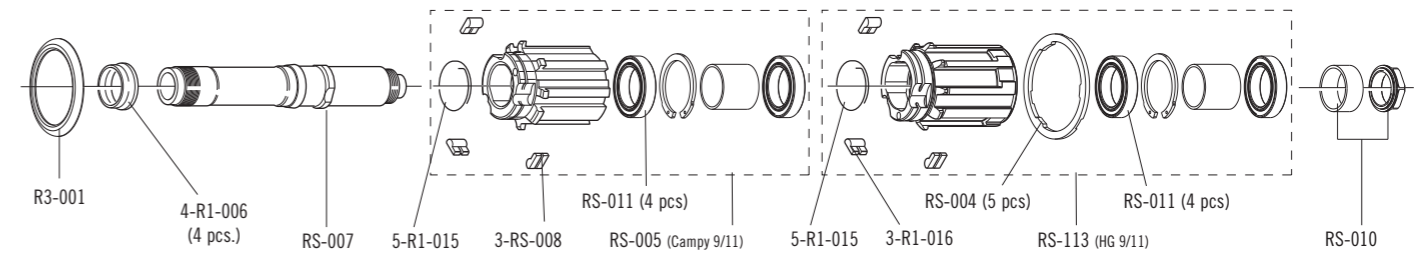

RACING 3™ CLINCHER

HUBS/MOZZI/MOYEUX