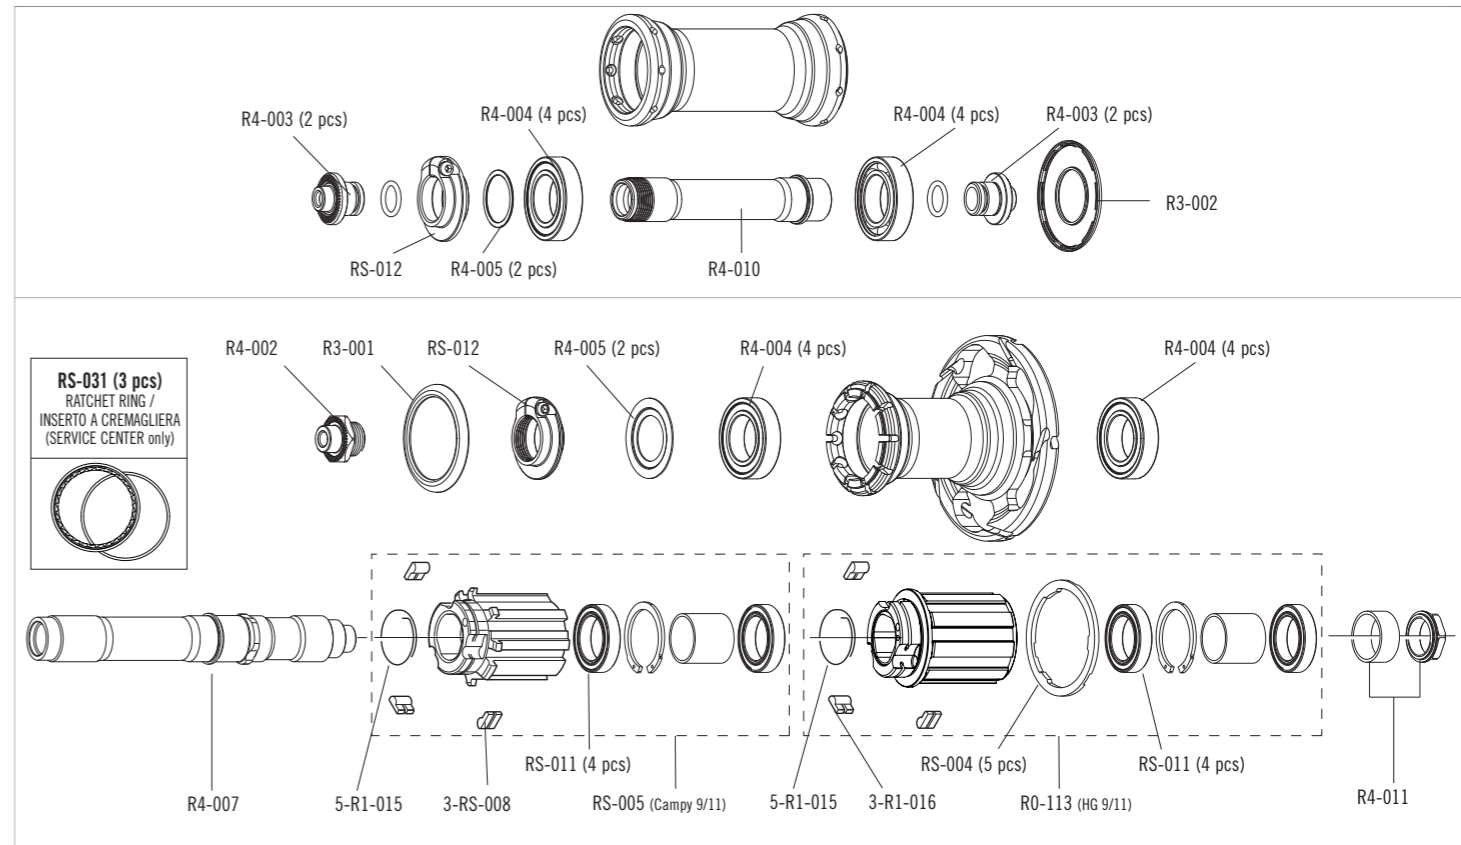

RACING QUATTRO™ CARBON CLINCHER

RIMS & SPOKES/CERCHI E RAGGI

RIM

	FRONT RIM	R4F-CRC (with labels)
	REAR RIM	R4R-CRC (with labels)
	LABEL KIT	R4-LAB16CC (front+rear)
	VALVE HOLE	6,5 mm
	VALVE HOLE BUSHING	RWX-014 (for valve seat reduction - 5 pcs)
	DIAMETER	622 X 17C
	BRAKE SHOES	for carbon rims - BR-B0500 (for brakes with retention spring or interference fixing) - BR-B0500X1 (for brakes with screw fixing)

SPOKES

FRONT SPOKE	R4-016C	4 spokes + 4 nipples
REAR RIGHT SPOKE	R4-018C	4 spokes + 4 nipples
REAR LEFT SPOKE	R4-019C	4 spokes + 4 nipples
NIPPLES	RWX-B	50 pcs.

ACCESSORIES

Spacer for HG11 FW body	RS-004	5 pcs - to be used only with 9/10s sprockets <i>(please note that every HG11 rear wheel/HG11 FW body package contains the spacer)</i>

RACING QUATTRO™ CARBON CLINCHER

RIMS & SPOKES/CERCHI E RAGGI