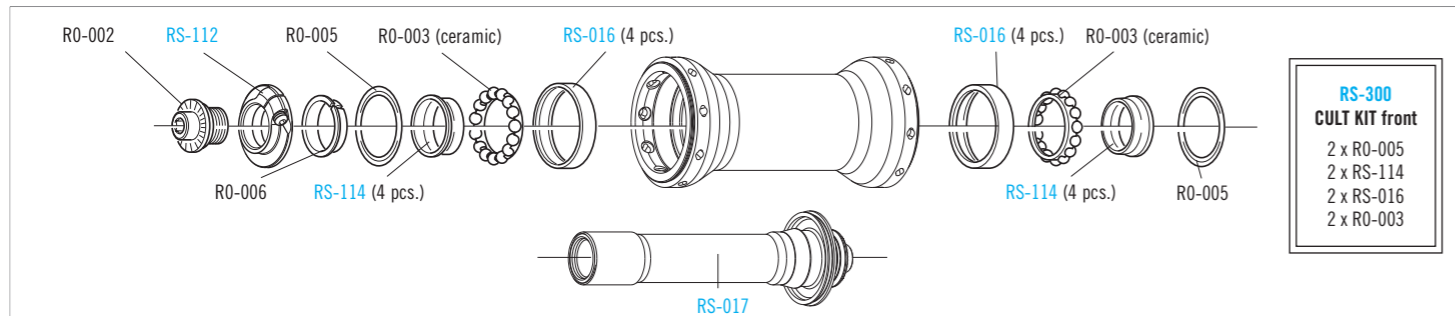

SPEED™ 40T tubular

HUBS/MOZZI

SPEED™ clincher

RIMS & SPOKES/CERCHI E RAGGI

RIM

	FRONT RIM	SPF-CR40 (with BRIGHT labels) - SPF-CR40DK (with DARK labels)
	REAR RIM	SPR-CR40 (with BRIGHT labels) - SPR-CR40DK (with DARK labels)
	VALVE HOLE	6,5 mm
	VALVE HOLE BUSHING	RWX-014 (5 pcs)
	DIAMETER	634 mm x 17C
	BRAKE SHOES	for carbon rims - BR-B0500 (for brakes with retention spring or interference fixing) - BR-B0500X1 (for brakes with screw fixing)

SPOKES

FRONT SPOKE	RS-01640	4 spokes + 4 nipples
REAR RIGHT SPOKE	RS-01840	4 spokes + 4 nipples
REAR LEFT SPOKE	RS-01940	4 spokes + 4 nipples
NIPPLES	RWX-B	black - 10 pcs
TOOL	T-11	magnet-attractor insert for nipple
TOOL	T-05	nipple-guide magnet
TOOL	T-18	spoke spanner
TOOL	T-02	spoke anti-rotation

ACCESSORIES

Spacer for HG11 FW body	RS-004	5 pcs - to be used only with 9/10s sprockets <i>(please note that every HG11 rear wheel/HG11 FW body package contains the spacer)</i>

⚠ WARNING!

Because of the high temperatures reached when braking, we recommend you use only glue for tubular tires specifically for carbon fibre rims.
A causa delle alte temperature raggiunte in frenata, vi consigliamo di utilizzare solamente colla per tubolari che sia specifica per i soli cerchi in fibra di carbonio.