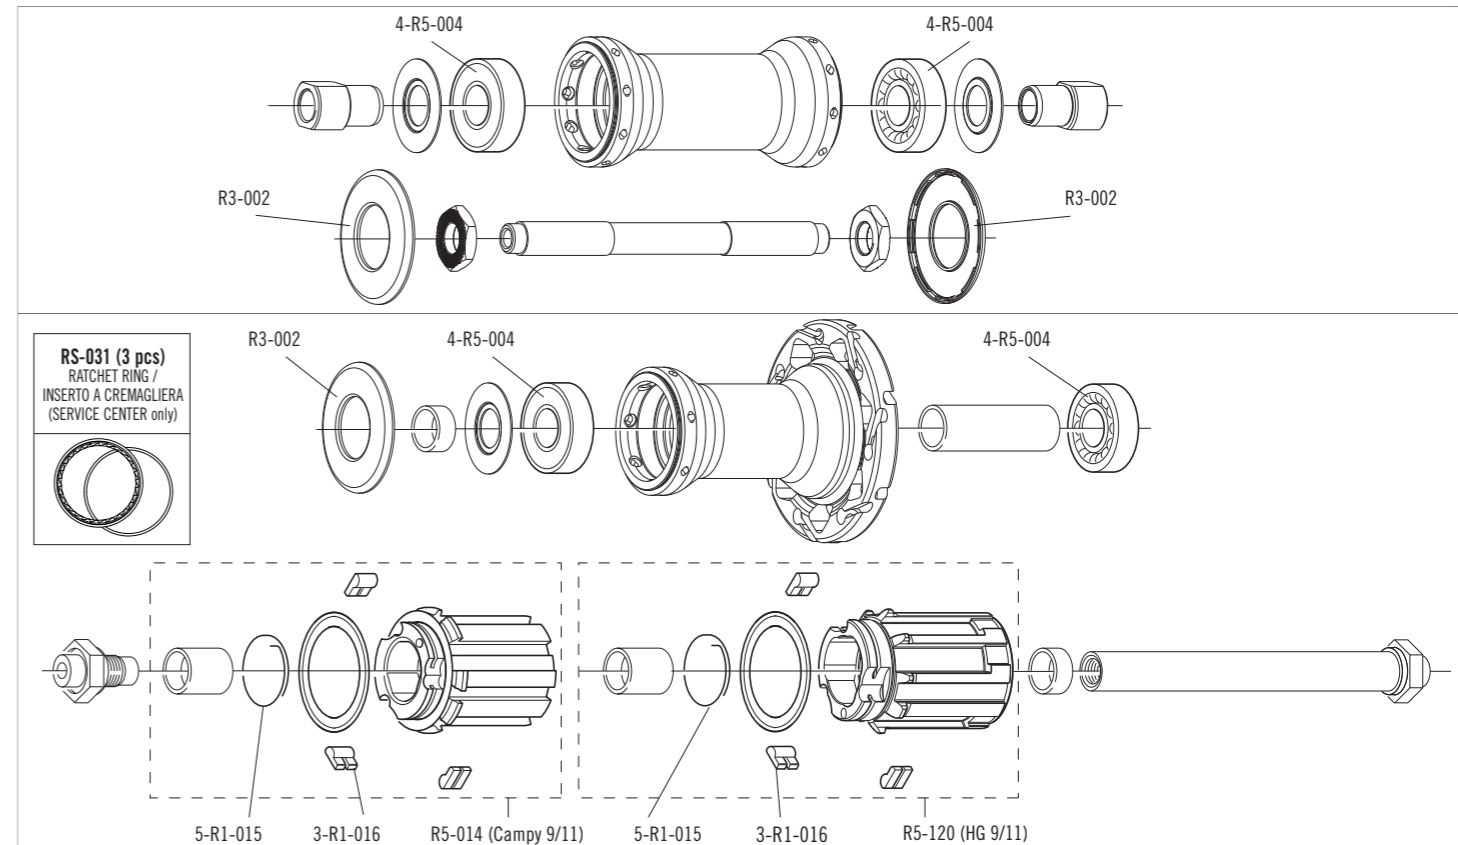

RED WIND™ CLINCHER - H50

RIMS & SPOKES/CERCHI E RAGGI

RIM

	FRONT RIM REAR RIM LABEL KIT VALVE HOLE VALVE EXTENSION VALVE HOLE BUSHING DIAMETER	RWXF-CR (no labels) RWXR-CR (no labels) RWI-LAB12 (front+rear) 6,5 mm T-15M (male valve extension) - T-15F (female valve extension) RWX-014 (5 pcs) 700C (622 x 15C)

SPOKES

COMPLETE FRONT KIT COMPLETE REAR KIT MINI-KIT NIPPLES TOOL TOOL TOOL TOOL	RWIF-SK RWIR-SK RWI-MK RWI-B T-11 T-05 T-18 T-02	18 front spokes + 18 nipples 14 rear right spokes + 7 rear left spokes + 21 nipples 2 front spokes + 2 rear right spokes + 2 rear left spokes + 6 nipples 10 pcs magnet-attractor insert for nipple nipple-guide magnet spoke spanner spoke anti-rotation

ACCESSORIES

Spacer for HG11 FW body	RS-004	5 pcs - to be used only with 9/10s sprockets <i>(please note that every HG11 rear wheel/HG11 FW body package contains the spacer)</i>

RED WIND™ CLINCHER - H50

standard bearings

HUBS/MOZZI