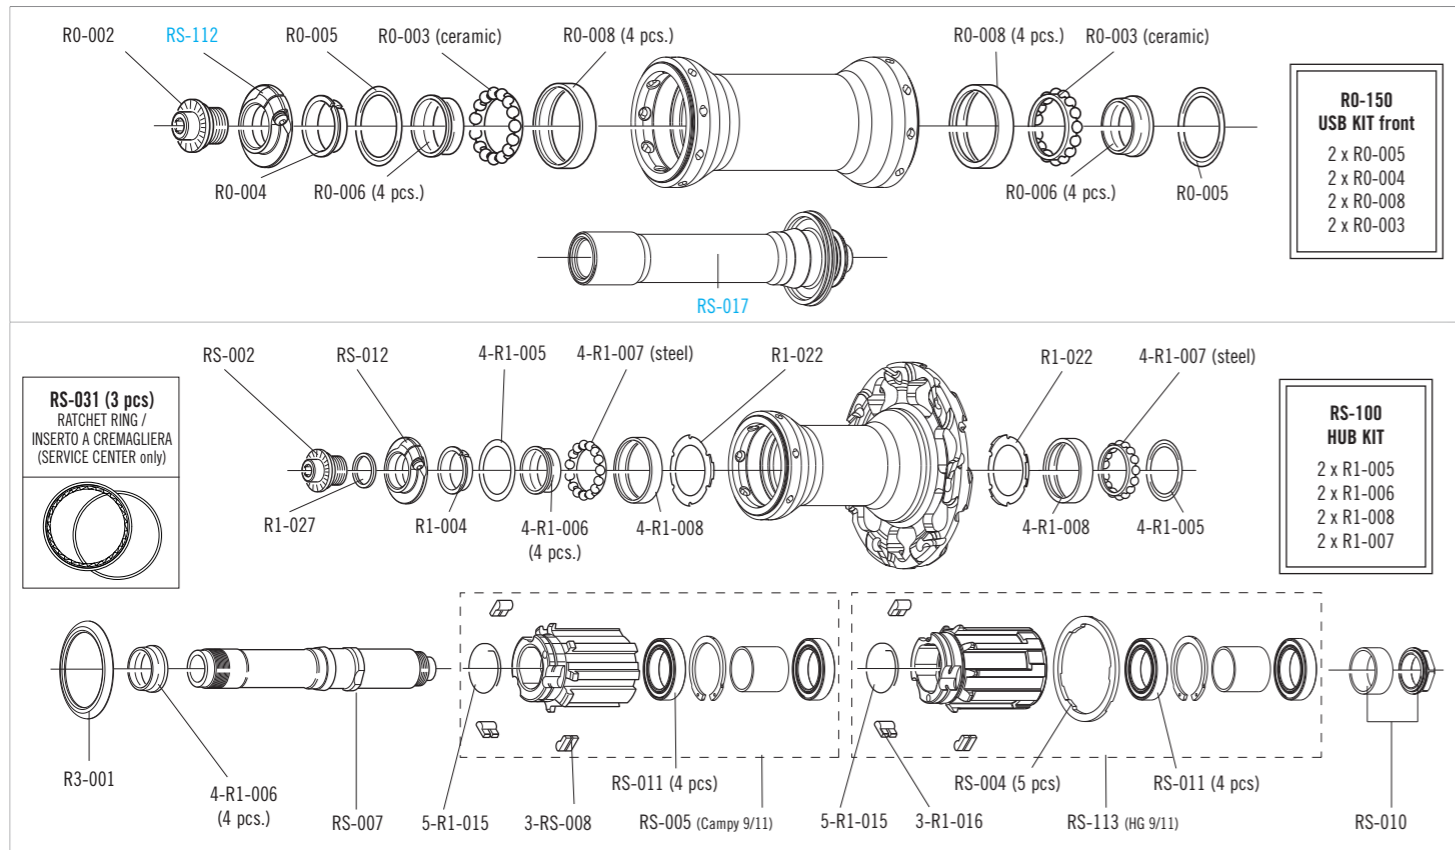

HUBS/MOZZI

**R0-150
USB KIT front**
2 x R0-005
2 x R0-004
2 x R0-008
2 x R0-003

**RS-100
HUB KIT**
2 x R1-005
2 x R1-006
2 x R1-008
2 x R1-007

RACING SPEED™ XLR 80 tubular

RIMS & SPOKES/CERCHI E RAGGI

RIM

FRONT RIM	RSF-TRK80 (no labels)	
REAR RIM	RSR-TRK80 (no labels)	
LABEL KIT	RS-LAB12TK80 (front+rear) - RS-LAB12TK80DK (front+rear DARK)	
VALVE HOLE	6,5 mm	
VALVE EXTENSION	T-19M (male valve extension) - T-19F (female valve extension)	
VALVE HOLE BUSHING	RWX-014 (5 pcs)	
DIAMETER	634 mm	
BRAKE SHOES	for carbon rims - BR-B0500 (for brakes with retention spring or interference fixing) - BR-B0500X1 (for brakes with screw fixing)	

SPOKES

FRONT SPOKE	RS-01680	4 spokes + 4 nipples
REAR RIGHT SPOKE	RS-01880	4 spokes + 4 nipples
REAR LEFT SPOKE	RS-01980	4 spokes + 4 nipples
NIPPLES	RWX-B	black - 10 pcs
TOOL	T-11	magnet-attractor insert for nipple
TOOL	T-05	nipple-guide magnet
TOOL	T-18	spoke spanner

ACCESSORIES

Spacer for HG11 FW body	RS-004	5 pcs - to be used only with 9/10s sprockets <i>(please note that every HG11 rear wheel/HG11 FW body package contains the spacer!)</i>

⚠ WARNING!

Because of the high temperatures reached when braking, we recommend you use only glue for tubular tires specifically for carbon fibre rims.
A causa delle alte temperature raggiunte in frenata, vi consigliamo di utilizzare solamente colla per tubolari che sia specifica per i soli cerchi in fibra di carbonio.