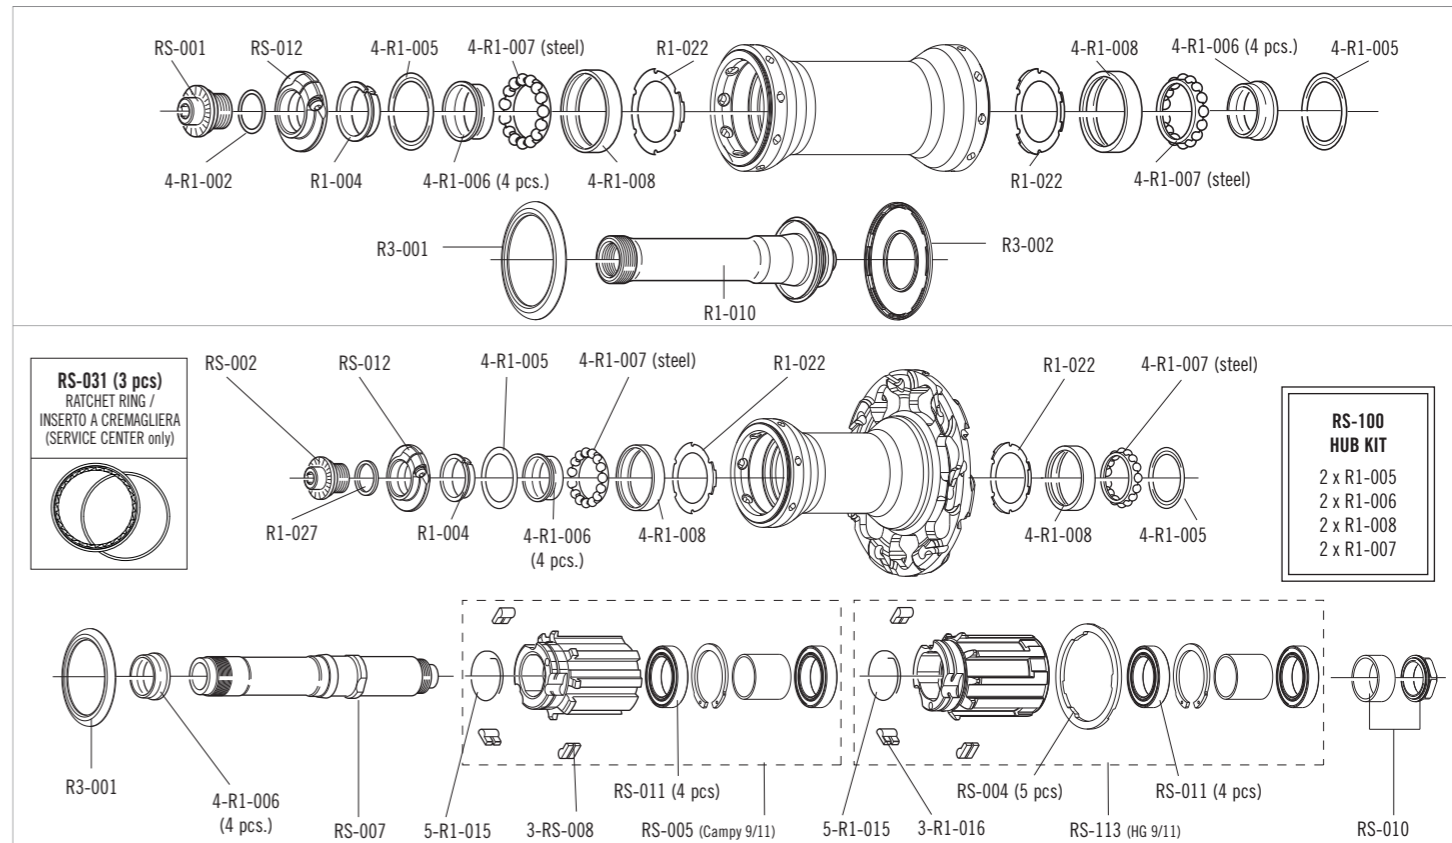

RACING 3™ 2-WAY FIT

RIMS & SPOKES/CERCHI E RAGGI

RIM

	FRONT RIM REAR RIM LABEL KIT VALVE HOLE 2-Way Fit VALVE™ DIAMETER	R3F-2RB01 (with labels) R3R-2RB01 (with labels) R3-LAB132B (front+rear) 6,5 mm M1-102 634 mm

SPOKES

COMPLETE FRONT SPOKE COMPLETE REAR RIGHT SPOKE COMPLETE REAR LEFT SPOKE NIPPLES TOOL TOOL TOOL	R3-016 R3-018 R3-019 RM3-B T-10 T-05 T-02	4 spokes + 4 nipples 4 spokes + 4 nipples 4 spokes + 4 nipples 50 pcs magnet-attractor insert for nipple nipple-guide magnet spoke anti-rotation

ACCESSORIES

Spacer for HG11 FW body	RS-004	5 pcs - to be used only with 9/10s sprockets <i>(please note that every HG11 rear wheel/HG11 FW body package contains the spacer)</i>

RACING 3™ 2-WAY FIT

HUBS/MOZZI/MOYEUX