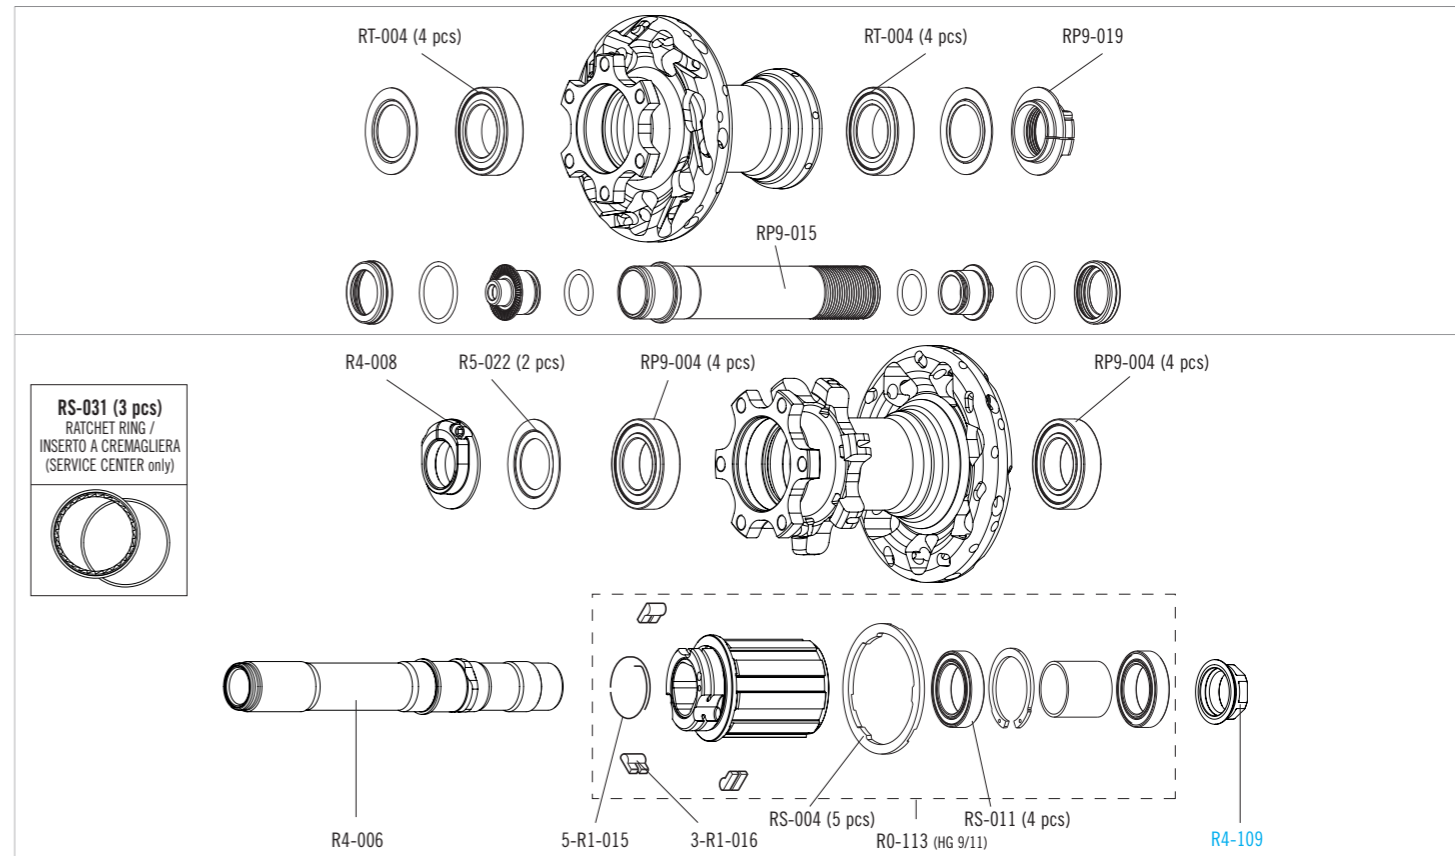

RACING QUATTRO™ CARBON DB CLINCHER

RIMS & SPOKES/CERCHI E RAGGI

RIM

	FRONT/REAR RIM LABEL KIT VALVE HOLE VALVE HOLE BUSHING DIAMETER	R4F-CRCDB (with labels) R4-LAB16CCDB (front+rear) 6,5 mm RWX-014 (for valve seat reduction - 5 pcs) 622 X 17C

SPOKES

FRONT RIGHT SPOKE	R4-116C	4 spokes + 4 nipples
FRONT LEFT/REAR RIGHT SPOKE	R4-117C	4 spokes + 4 nipples
REAR LEFT SPOKE	R4-119C	4 spokes + 4 nipples
NIPPLES	RWX-B	50 pcs.

ACCESSORIES

Spacer for HG11 FW body	RS-004	5 pcs - to be used only with 9/10s sprockets <i>(please note that every HG11 rear wheel/HG11 FW body package contains the spacer)</i>
KIT QR + QUICK RELEASE - FRONT	R4-QF16K	for front wheel - adapters + quick-release skewer
KIT QR + QUICK RELEASE - REAR	R4-QR16K	for rear wheel - adapters + quick-release skewer

FRONT WHEELS ADAPTERS KIT ON PAGE 71 - REAR WHEELS ADAPTERS KIT ON PAGE 72

RACING QUATTRO™ CARBON DB

6 BOLTS & AFS

RIMS & SPOKES/CERCHI E RAGGI