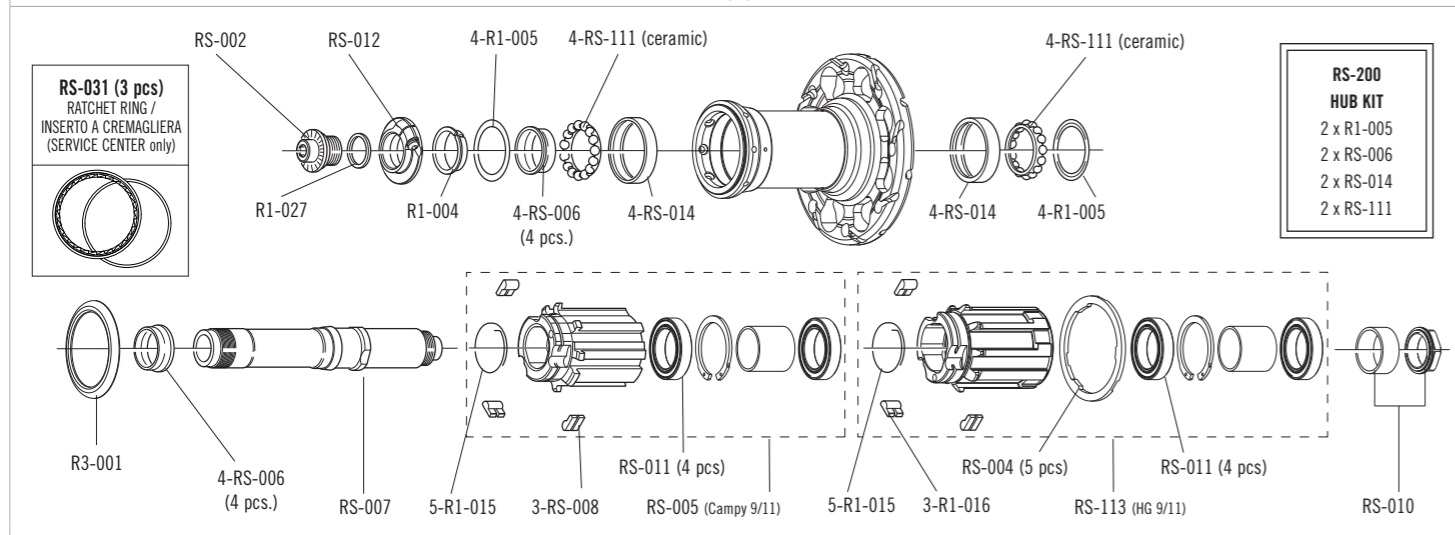

RACING LIGHT™ XLR tubular

HUBS/MOZZI

SPEED™ 55T tubular

RIMS & SPOKES/CERCHI E RAGGI

RIM

	FRONT RIM REAR RIM VALVE HOLE VALVE HOLE BUSHING VALVE HOLE EXTENSION DIAMETER BRAKE SHOES	RSF-TRK5517 (with labels) RSR-TRK5517 (with labels) 6,5 mm RWX-014 (5 pcs) T-26 634 mm for carbon rims - BR-B0500 (for brakes with retention spring or interference fixing) - BR-B0500X1 (for brakes with screw fixing)

SPOKES

FRONT SPOKE REAR RIGHT SPOKE REAR LEFT SPOKE NIPPLES TOOL TOOL TOOL TOOL	RS-01655 RS-01855 RS-01955 RWX-B T-11 T-05 T-18 T-02	4 spokes + 4 nipples 4 spokes + 4 nipples 4 spokes + 4 nipples black - 10 pcs magnet-attractor insert for nipple nipple-guide magnet spoke spanner spoke anti-rotation

ACCESSORIES

Spacer for HG11 FW body	RS-004	5 pcs - to be used only with 9/10s sprockets <i>(please note that every HG11 rear wheel/HG11 FW body package contains the spacer)</i>

WARNING!

Because of the high temperatures reached when braking, we recommend you use only glue for tubular tires specifically for carbon fibre rims.
A causa delle alte temperature raggiunte in frenata, vi consigliamo di utilizzare solamente colla per tubolari che sia specifica per i soli cerchi in fibra di carbonio.