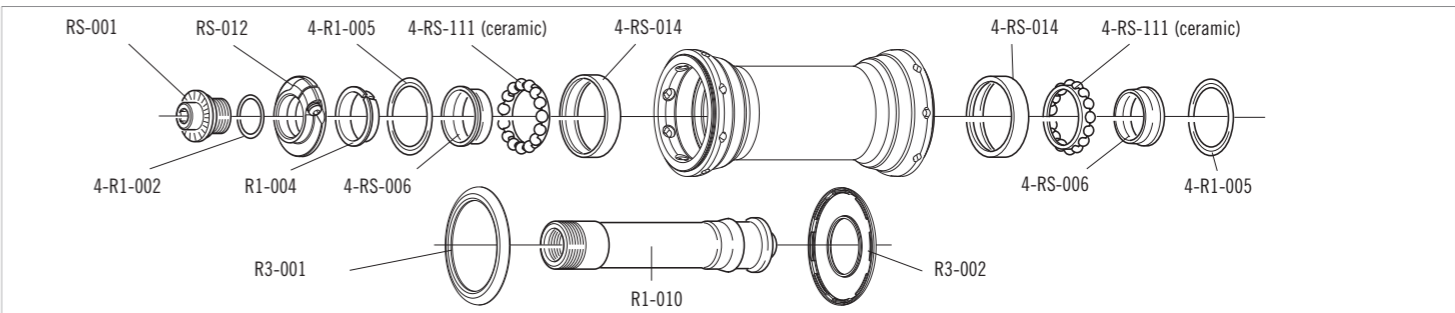

HUBS/MOZZI