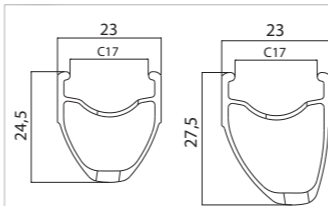

RACING 7™ LG CX CLINCHER

RIMS & SPOKES/CERCHI E RAGGI

RIM

RIM-TAPE
LABEL KIT
VALVE HOLE
DIAMETER

R5-RT01 (18 mm - 2 pcs)
R7-LAB15CXBW (front+rear)
6,5 mm
622 X 17C

SPOKES

FRONT SPOKE
REAR RIGHT SPOKE
REAR LEFT SPOKE
NIPPLES

R7-116
R7-118
R7-019
RM3-B

4 spokes + 4 nipples
4 spokes + 4 nipples
4 spokes + 4 nipples
50 pcs

ACCESSORIES

Spacer for HG11 FW body

RS-004

5 pcs - to be used only with 9/10s sprockets
(please note that every HG11 rear wheel/HG11 FW body package contains the spacer)