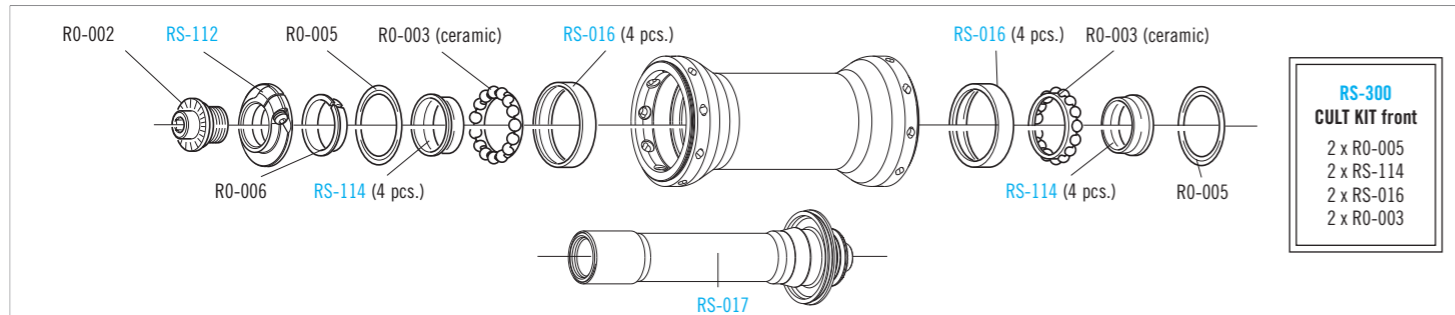

SPEED™ 55T tubular

HUBS/MOZZI

SPEED™ 40T tubular

RIMS & SPOKES/CERCHI E RAGGI

RIM

	FRONT RIM	SPF-TR40 (with labels)
	REAR RIM	SPR-TR40 (with labels)
	VALVE HOLE	6,5 mm
	VALVE HOLE BUSHING	RWX-014 (5 pcs)
	DIAMETER	634 mm
	BRAKE SHOES	for carbon rims - BR-B0500 (for brakes with retention spring or interference fixing) - BR-B0500X1 (for brakes with screw fixing)

SPOKES

FRONT SPOKE	RS-01640	4 spokes + 4 nipples
REAR RIGHT SPOKE	RS-01840	4 spokes + 4 nipples
REAR LEFT SPOKE	RS-01940	4 spokes + 4 nipples
NIPPLES	RWX-B	black - 10 pcs
TOOL	T-11	magnet-attractor insert for nipple
TOOL	T-05	nipple-guide magnet
TOOL	T-18	spoke spanner
TOOL	T-02	spoke anti-rotation

ACCESSORIES

Spacer for HG11 FW body	RS-004	5 pcs - to be used only with 9/10s sprockets <i>(please note that every HG11 rear wheel/HG11 FW body package contains the spacer)</i>

! WARNING!

Because of the high temperatures reached when braking, we recommend you use only glue for tubular tires specifically for carbon fibre rims.
A causa delle alte temperature raggiunte in frenata, vi consigliamo di utilizzare solamente colla per tubolari che sia specifica per i soli cerchi in fibra di carbonio.