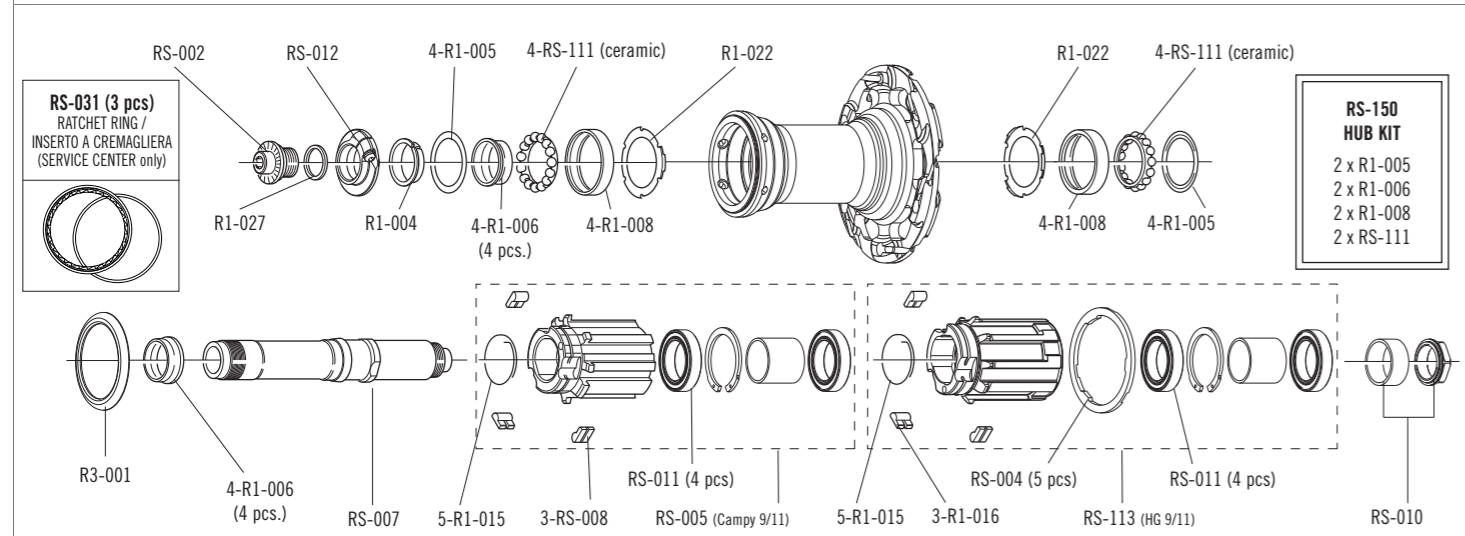

RED WIND XLR™ CLINCHER - H80

USB™
bearings

HUBS/MOZZI