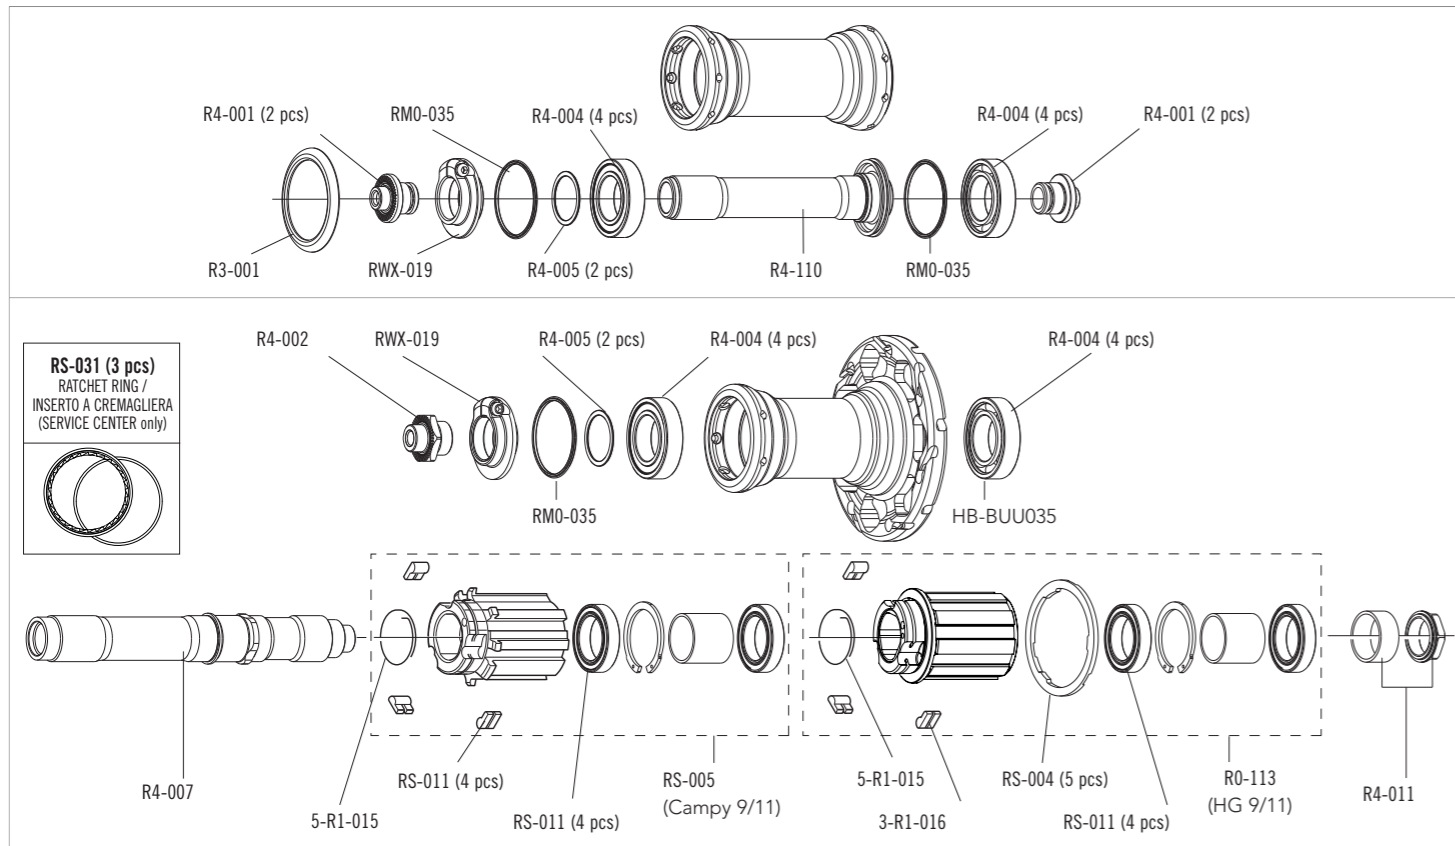

RACING QUATTRO LG CX CLINCHER

HUBS/MOZZI/MOYEUX

RACING 5™ LG CX CLINCHER

RIMS & SPOKES/CERCHI E RAGGI

RIM

	RIM-TAPE LABEL KIT VALVE HOLE DIAMETER	R5-RT01 (20.5 mm - 2 pcs) R5-LAB15CXBW (front+rear) 6,5 mm 622 X 17C

SPOKES

FRONT SPOKE REAR RIGHT SPOKE REAR LEFT SPOKE NIPPLES	R5-216 R5-218 R5-119 R5-B	4 spokes + 4 nipples 4 spokes + 4 nipples 4 spokes + 4 nipples 50 pcs

ACCESSORIES

Spacer for HG11 FW body	RS-004	5 pcs - to be used only with 9/10s sprockets <i>(please note that every HG11 rear wheel/HG11 FW body package contains the spacer!)</i>