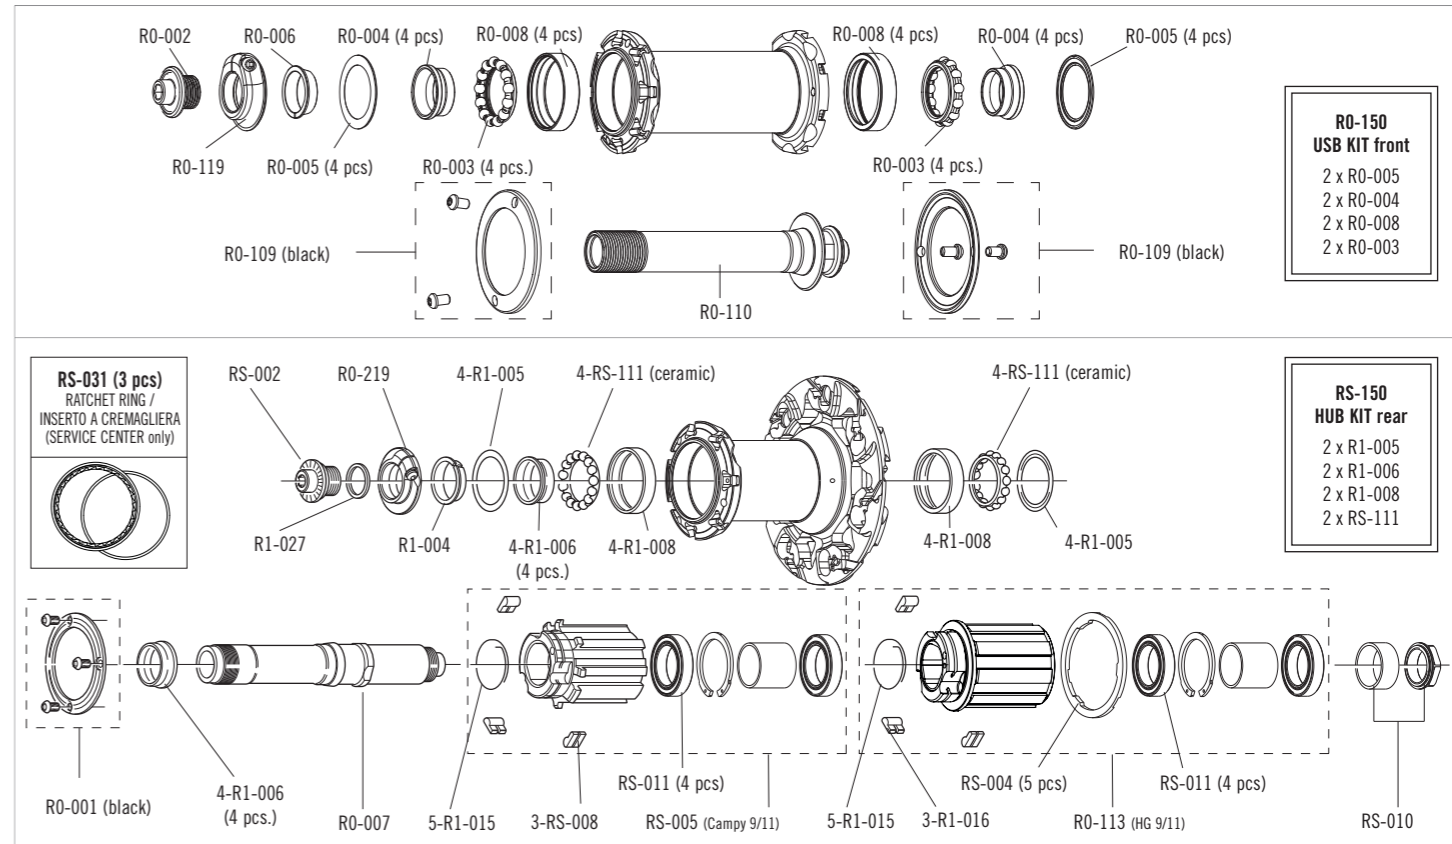

RACING ZERO™ CARBON CLINCHER

RIMS & SPOKES/CERCHI E RAGGI

RIM

	FRONT RIM	ROF-CRC11
	REAR RIM	ROR-CRC11
	VALVE HOLE	6,5 mm
	VALVE HOLE BUSHING	R0-114 (for valve seat reduction - 5 pcs)
	DIAMETER	622 X 17C
	BRAKE SHOES	for carbon rims - BR-B0500 (for brakes with retention spring or interference fixing) - BR-B0500X1 (for brakes with screw fixing)

SPOKES

COMPLETE FRONT KIT	ROF-SKB01	16 front spokes
COMPLETE REAR KIT	ROR-SKC01	14 rear right spokes + 7 rear left spokes
COMPLETE FRONT/ REAR LEFT SPOKE	R0-016C	spoke + nipple
COMPLETE REAR RIGHT SPOKE	R0-019C	spoke + nipple
NIPPLES	R0-015C	10 pcs
TOOL	T-02	spoke anti-rotation
TOOL	T-03	magnet-attractor insert for nipple
TOOL	T-05	nipple-guide magnet
TOOL	T-07	spoke spanner

ACCESSORIES

Spacer for HG11 FW body	RS-004	5 pcs - to be used only with 9/10s sprockets <i>(please note that every HG11 rear wheel/HG11 FW body package contains the spacer)</i>

RACING ZERO™ CARBON CLINCHER

HUBS/MOZZI/MOYEUX