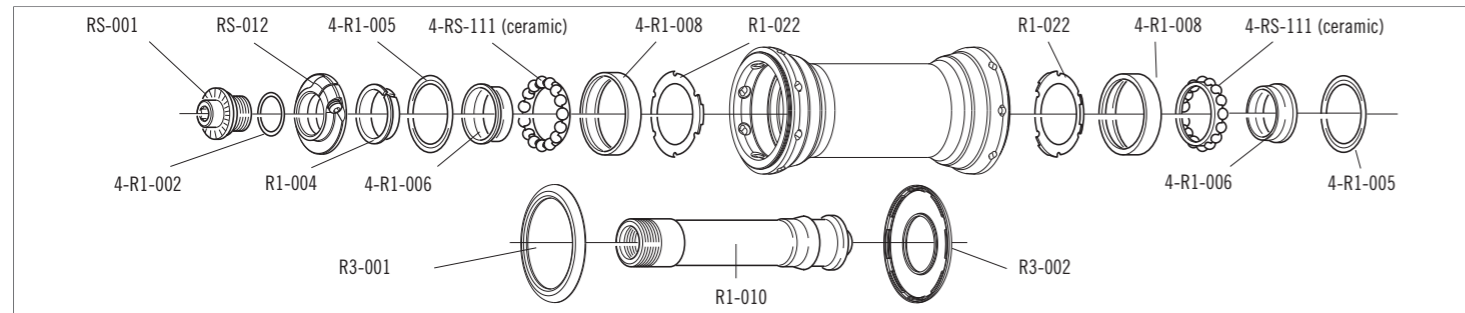

RED WIND XLR™ CLINCHER - H80

USB™
bearings

HUBS/MOZZI