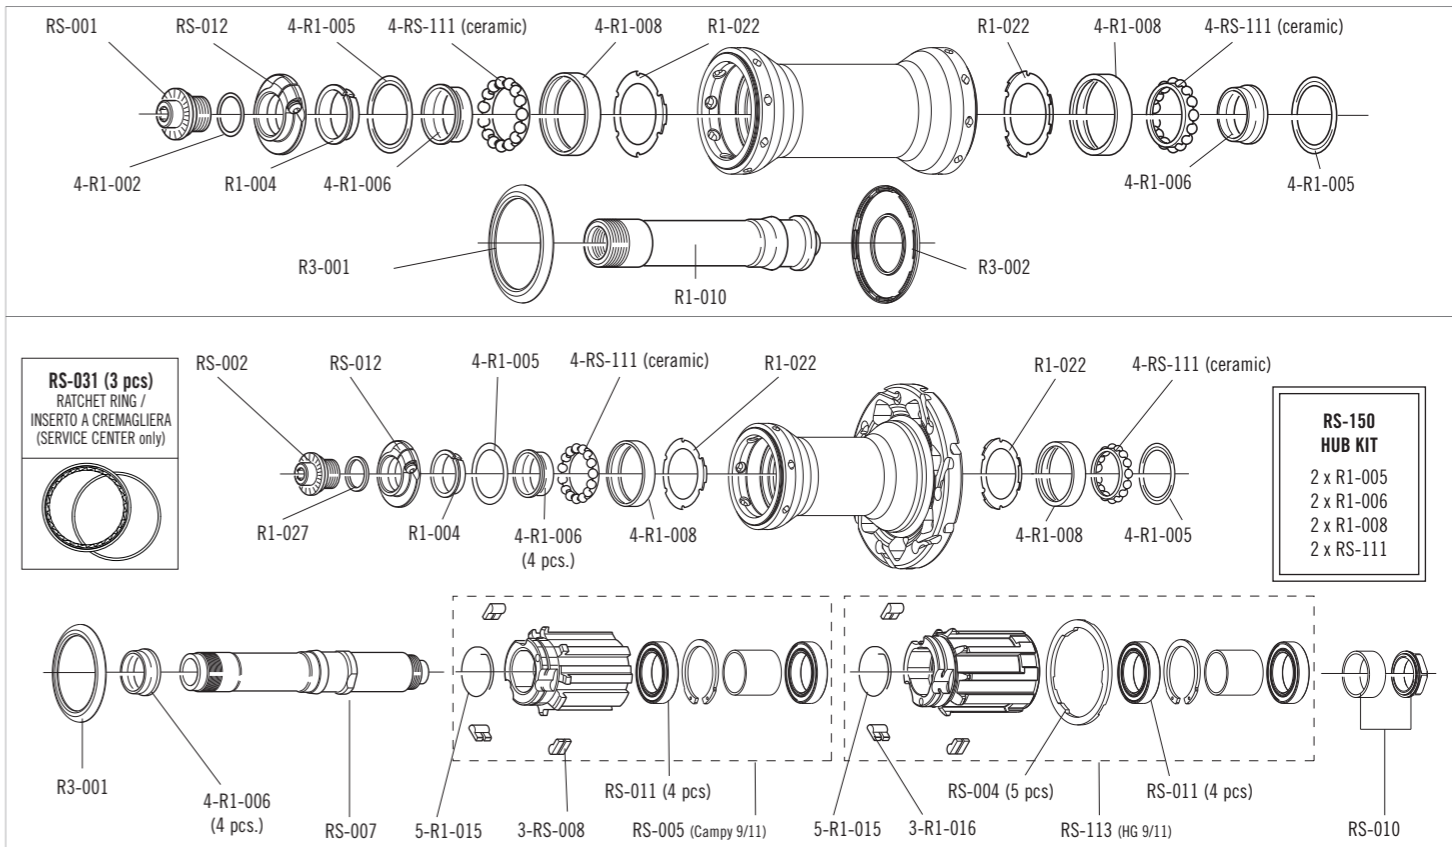

RED WIND XLR™ CLINCHER - H50

RIMS & SPOKES/CERCHI E RAGGI

RIM

	FRONT RIM	RWXF-CR (no labels)
	REAR RIM	RWXR-CR (no labels)
	LABEL KIT	RWX-LAB13 (front+rear) - RWX-LAB13DK (front+rear DARK)
	VALVE HOLE	6,5 mm
	VALVE EXTENSION	T-15M (male valve extension) - T-15F (female valve extension)
	VALVE HOLE BUSHING	RWX-014 (5 pcs)
	DIAMETER	700C (622 x 15C)

SPOKES

COMPLETE FRONT KIT	RWXF-SK	18 front spokes + 18 nipples
COMPLETE REAR KIT	RWXR-SK	14 rear right spokes + 7 rear left spokes + 21 nipples
MINI-KIT	RWX-MK	2 front spokes + 2 rear right spokes + 2 rear left spokes + 6 nipples
NIPPLES	RWX-B	black - 10 pcs
TOOL	T-11	magnet-attractor insert for nipple
TOOL	T-05	nipple-guide magnet
TOOL	T-18	spoke spanner
TOOL	T-02	spoke anti-rotation

ACCESSORIES

Spacer for HG11 FW body	RS-004	5 pcs - to be used only with 9/10s sprockets <i>(please note that every HG11 rear wheel/HG11 FW body package contains the spacer)</i>

RED WIND XLR™ CLINCHER - H50

USB™
bearings

HUBS/MOZZI