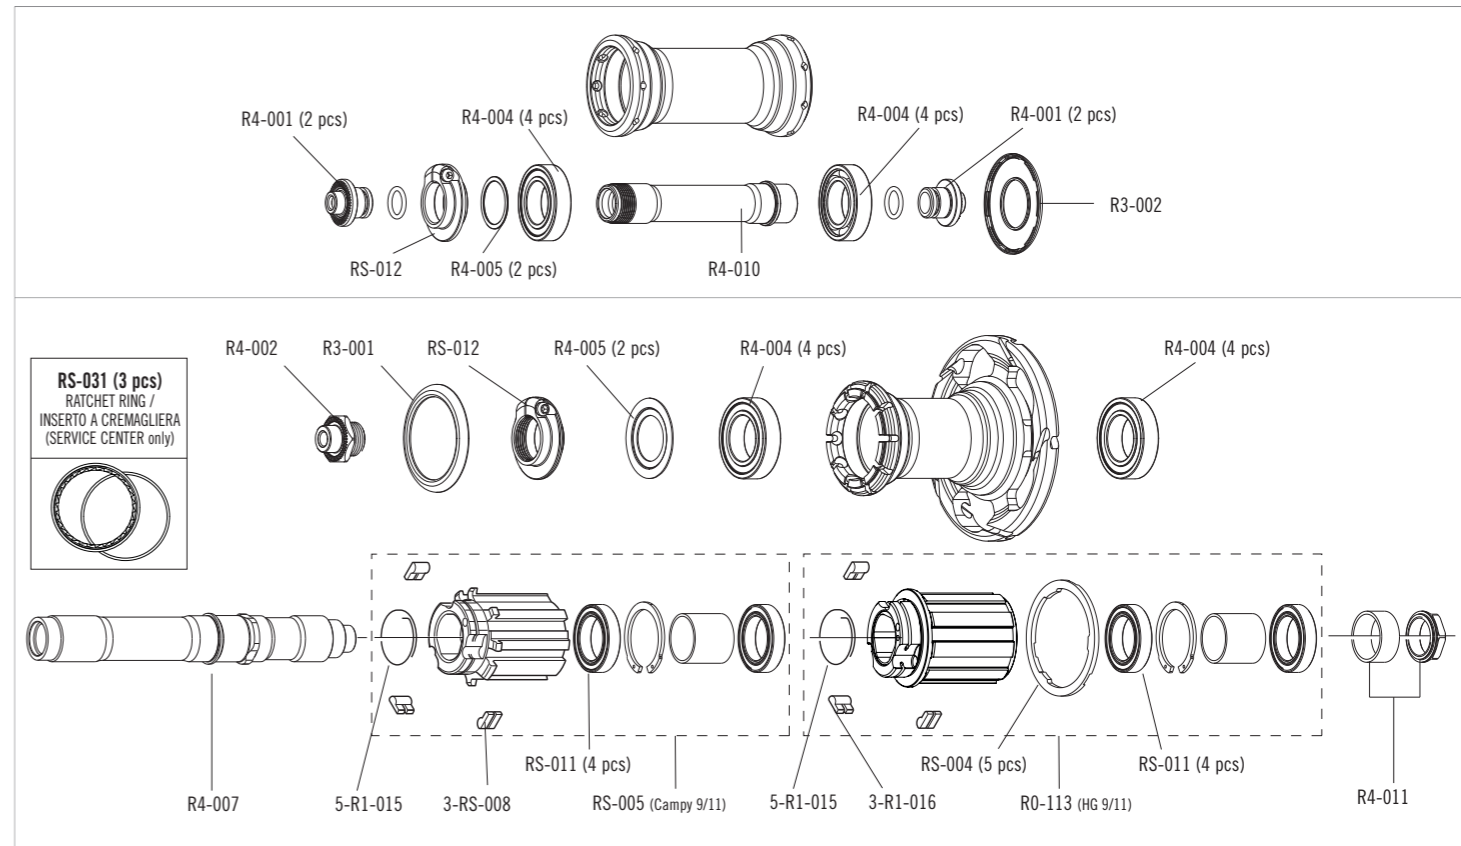

RACING QUATTRO™ LG CLINCHER

RIMS & SPOKES/CERCHI E RAGGI

RIM

	RIM-TAPE LABEL KIT VALVE HOLE DIAMETER	R5-RT01 (20.5 mm - 2 pcs) R4-LAB16CB (front+rear) 6,5 mm 622 X 17C

SPOKES

FRONT SPOKE REAR RIGHT SPOKE REAR LEFT SPOKE NIPPLES	R4-116 R4-118 R4-119 R5-B01	4 spokes + 4 nipples 4 spokes + 4 nipples 4 spokes + 4 nipples 50 pcs.

ACCESSORIES

Spacer for HG11 FW body	RS-004	5 pcs - to be used only with 9/10s sprockets <i>(please note that every HG11 rear wheel/HG11 FW body package contains the spacer)</i>

RACING QUATTRO™ LG CLINCHER

HUBS/MOZZI/MOYEUX