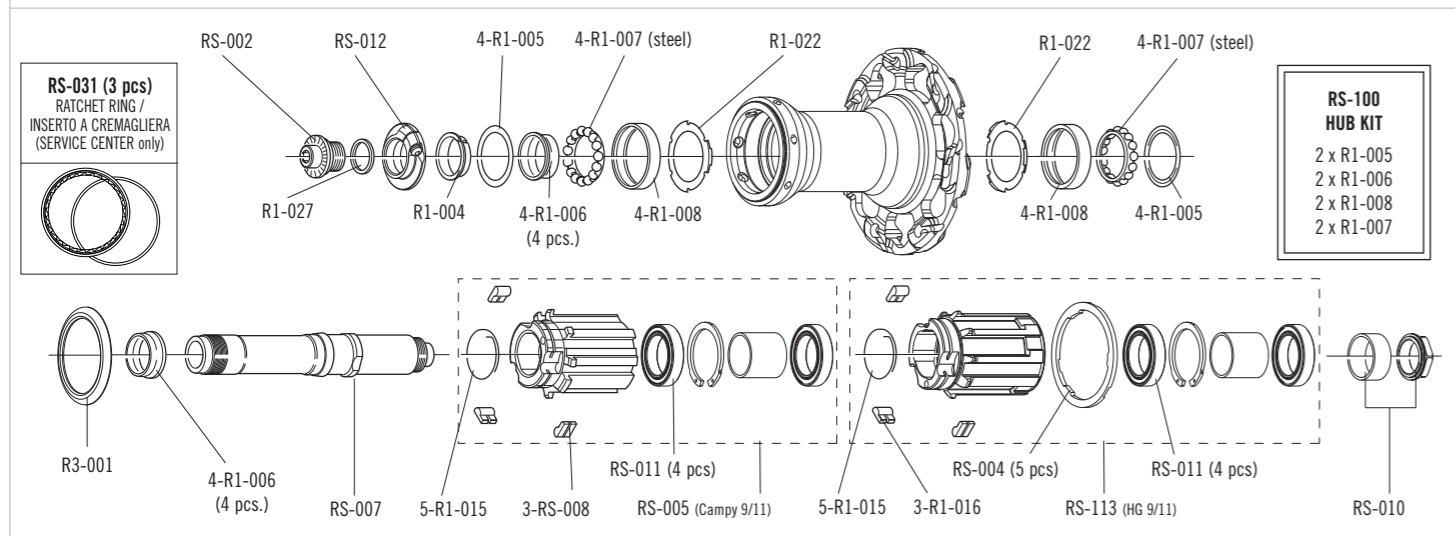

RACING SPEED™ 35 tubular

HUBS/MOZZI