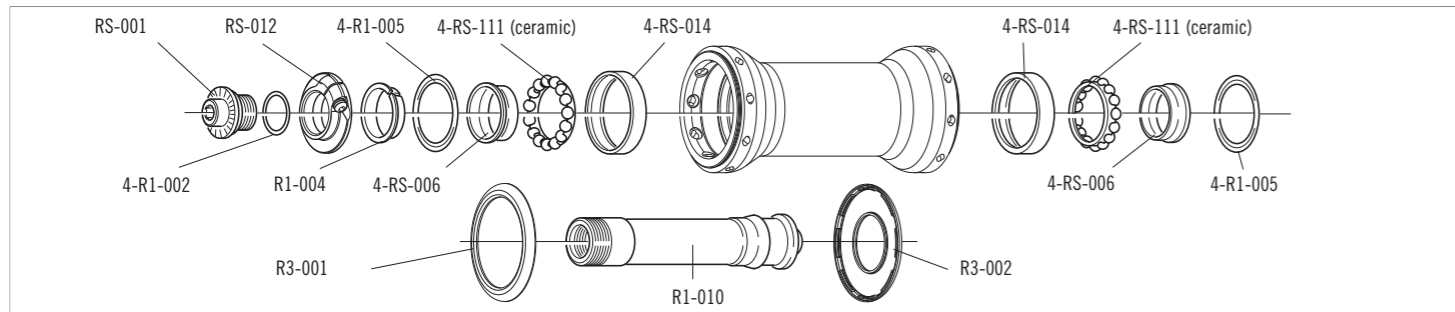

RED WIND XLR™ CLINCHER - H50

CULT™
bearings

HUBS/MOZZI