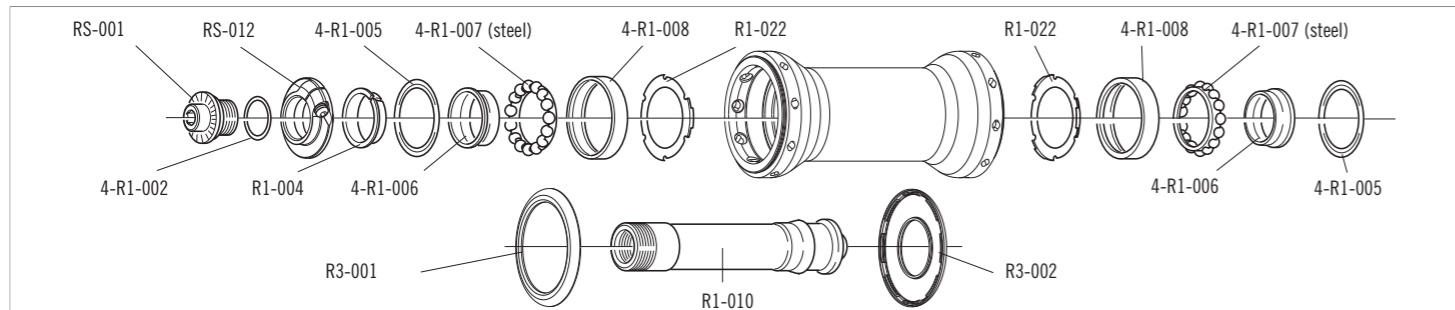

RACING SPEED™ 35 tubular

HUBS/MOZZI