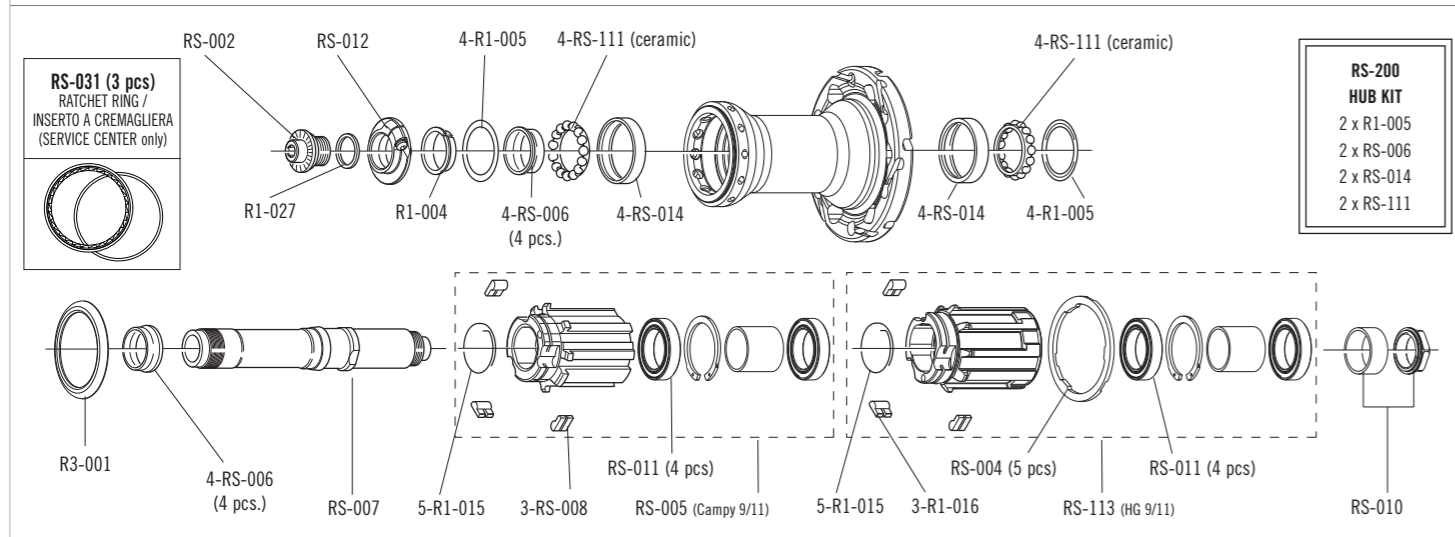

RED WIND XLR™ CLINCHER - H50

CULT™
bearings

HUBS/MOZZI