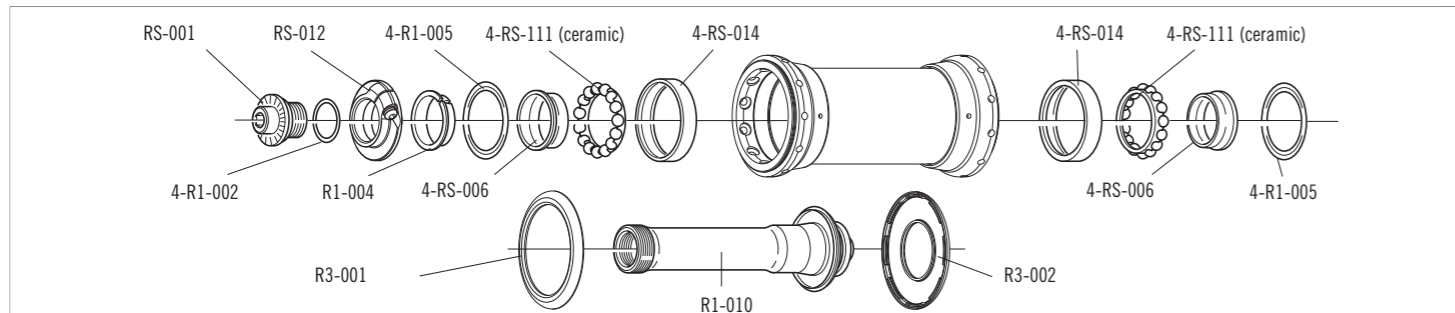

RACING LIGHT™ XLR tubular

HUBS/MOZZI

SPEED™ 55T tubular

RIMS & SPOKES/CERCHI E RAGGI

RIM

	FRONT RIM REAR RIM VALVE HOLE VALVE HOLE BUSHING VALVE HOLE EXTENSION DIAMETER BRAKE SHOES	RSF-TRK5517 (with labels) RSR-TRK5517 (with labels) 6,5 mm RWX-014 (5 pcs) T-26 634 mm for carbon rims - BR-B0500 (for brakes with retention spring or interference fixing) - BR-B0500X1 (for brakes with screw fixing)

SPOKES

FRONT SPOKE REAR RIGHT SPOKE REAR LEFT SPOKE NIPPLES TOOL TOOL TOOL TOOL	RS-01655 RS-01855 RS-01955 RWX-B T-11 T-05 T-18 T-02	4 spokes + 4 nipples 4 spokes + 4 nipples 4 spokes + 4 nipples black - 10 pcs magnet-attractor insert for nipple nipple-guide magnet spoke spanner spoke anti-rotation

ACCESSORIES

Spacer for HG11 FW body	RS-004	5 pcs - to be used only with 9/10s sprockets <i>(please note that every HG11 rear wheel/HG11 FW body package contains the spacer)</i>

WARNING!

Because of the high temperatures reached when braking, we recommend you use only glue for tubular tires specifically for carbon fibre rims.
A causa delle alte temperature raggiunte in frenata, vi consigliamo di utilizzare solamente colla per tubolari che sia specifica per i soli cerchi in fibra di carbonio.