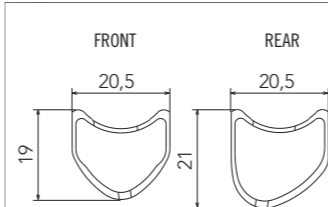

RACING LIGHT™ XLR tubular

RIMS & SPOKES/CERCHI E RAGGI

RIM

FRONT RIM
REAR RIM
LABEL KIT
VALVE HOLE
DIAMETER
BRAKE SHOES

RLF-TRK01 (with labels)
RLR-TRK01 (with labels)
RL-LAB9T (for a pair of front+rear wheels)
6,5 mm
634 mm
for carbon rims - BR-B0500 (for brakes with retention spring or interference fixing) - BR-B0500X1 (for brakes with screw fixing)

SPOKES

COMPLETE FRONT KIT
COMPLETE REAR KIT
MINI-KIT
NUTS
Nut supporting plates

RLF-TSK01
RLR-TSK01
RL-TMK01
RS-B
RL-CF

22 front/rear left spokes + 22 nuts + 22 front nut supporting plates
16 rear right spokes + 8 front/rear left spokes + 24 nuts + 24 rear nut supporting plates
3 front /rear left spokes + 2 rear right spokes + 5 nuts + 5 nut supporting plates
10 pcs
10 pcs

ACCESSORIES

Spacer for HG11 FW body

RS-004

5 pcs - to be used only with 9/10s sprockets
(please note that every HG11 rear wheel/HG11 FW body package contains the spacer)