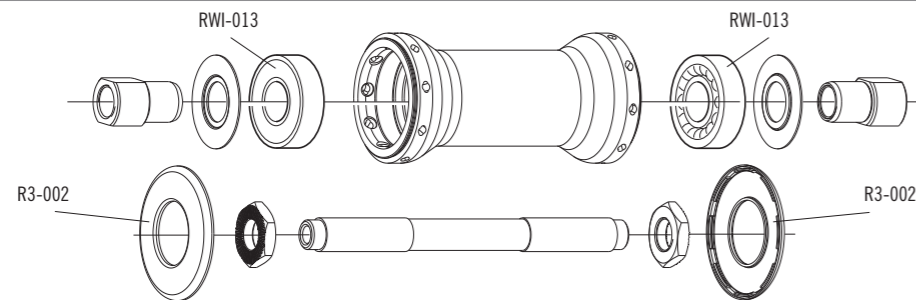

RED WIND™ CLINCHER - H50

USB™
bearings

HUBS/MOZZI

RS-031 (3 pcs)
RATCHET RING /
INSERTO A CREMAGLIERA
(SERVICE CENTER only)