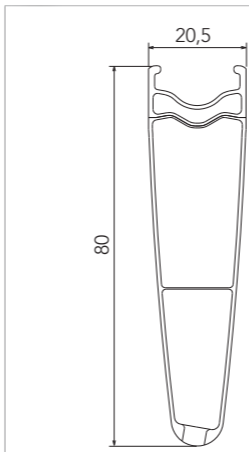

RED WIND XLR™ CLINCHER - H80

RIMS & SPOKES/CERCHI E RAGGI

RIM

FRONT RIM
REAR RIM
LABEL KIT
VALVE HOLE
VALVE EXTENSION
VALVE HOLE BUSHING
DIAMETER

RWXF-CR80 (no labels)
RWXR-CR80 (no labels)
RWX-LAB1380 (front+rear) - RWX-LAB1380DK (front+rear DARK)
6,5 mm
T-16M (male valve extension) - T-16F (female valve extension)
RWX-014 (5 pcs)
700C (622 x 15C)

SPOKES

COMPLETE FRONT KIT
COMPLETE REAR KIT
MINI-KIT
NIPPLES
TOOL
TOOL
TOOL
TOOL

RWXF-SK80
RWXR-SK80
RWX-MK80
RWX-B
T-11
T-05
T-18
T-02

16 front spokes + 16 nipples
12 rear right spokes + 6 rear left spokes + 18 nipples
2 front spokes + 2 rear right spokes + 2 rear left spokes + 6 nipples
black - 10 pcs
magnet-attractor insert for nipple
nipple-guide magnet
spoke spanner
spoke anti-rotation

ACCESSORIES

Spacer for HG11 FW body

RS-004

5 pcs - to be used only with 9/10s sprockets
(please note that every HG11 rear wheel/HG11 FW body package contains the spacer)