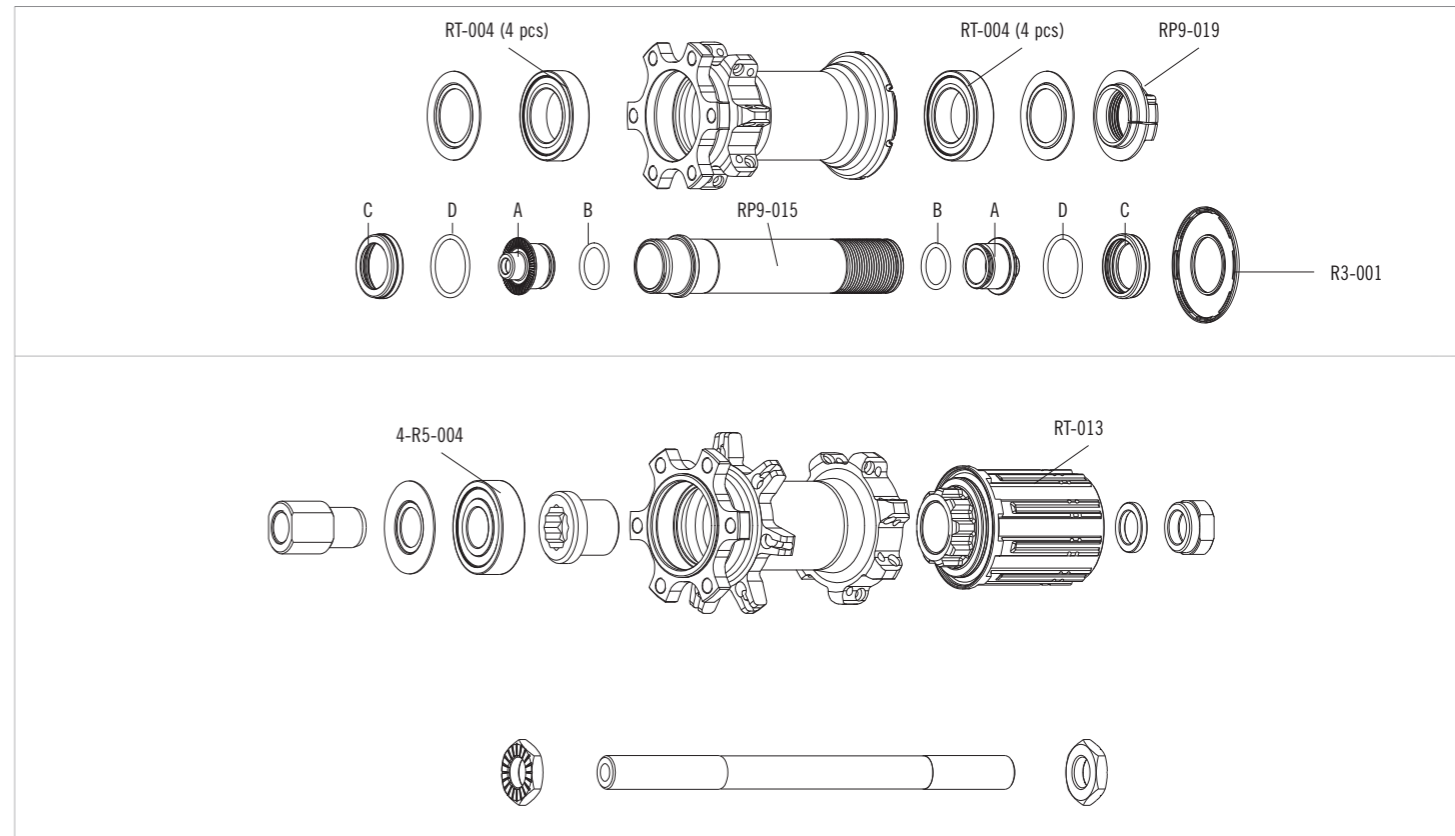

RACING SPORT™ DB CLINCHER

RIMS & SPOKES/CERCHI E RAGGI

RIM

	RIM-TAPE LABEL KIT VALVE HOLE DIAMETER	R5-RT01 (20,5 mm - 2 pcs) RT-LAB15CBDB (front+rear) 6,5 mm 622 X 17C

SPOKES

FRONT RIGHT SPOKE	RT-016	4 spokes + 4 nipples
FRONT LEFT SPOKE	RT-017	4 spokes + 4 nipples
REAR RIGHT SPOKE	RT-118	4 spokes + 4 nipples
REAR LEFT SPOKE	RT-119	4 spokes + 4 nipples
NIPPLES	50-R3-N	50 pcs

ACCESSORIES

Spacer for HG11 FW body	RS-004	5 pcs - to be used only with 9/10s sprockets <i>[please note that every HG11 rear wheel/HG11 FW body package contains the spacer]</i>
KIT QR	RM11-TAQR	for front wheel (2A + 2B)
KIT 15 thru-axle	KITFCFA15	for front wheel - from QR to 15mm thru axle (2C + 2D)
KIT 12 thru-axle	KITFCFA12	for front wheel - from 15mm to 12mm thru axle (2C + 2D)

RACING SPORT™ DB CLINCHER

6 BOLTS
front QR - rear QR

HUBS/MOZZI