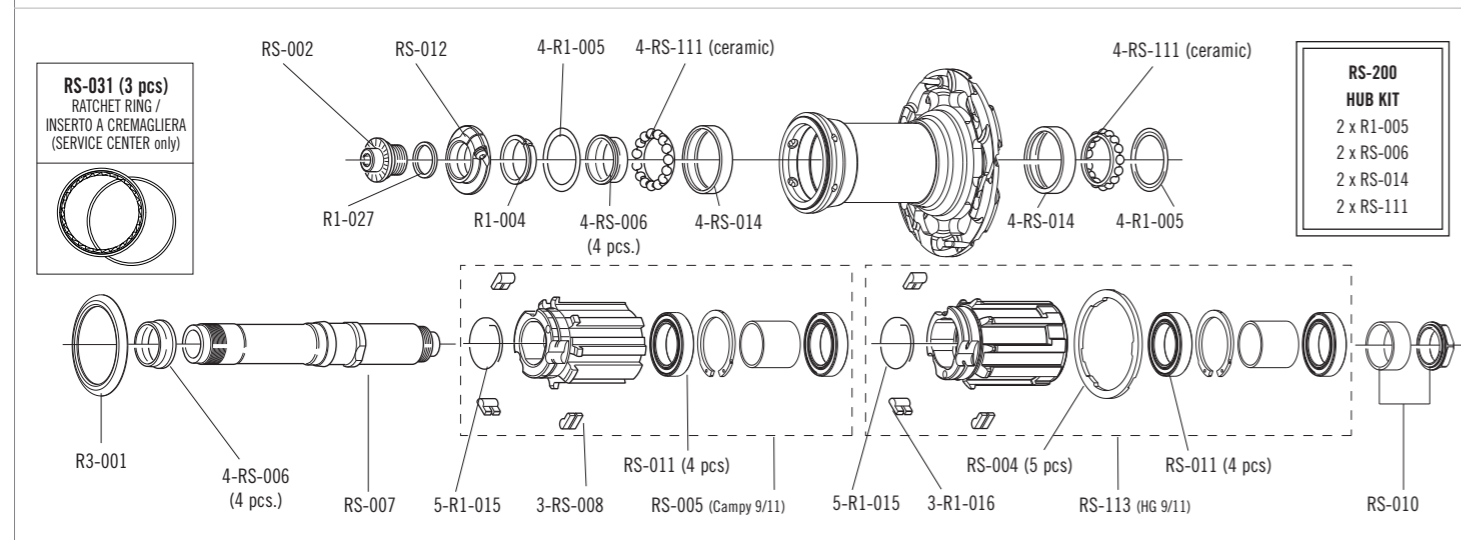

RACING SPEED™ XLR 80 tubular

HUBS/MOZZI

RACING SPEED™ tubular

RIMS & SPOKES/CERCHI E RAGGI

RIM

	FRONT RIM REAR RIM LABEL KIT VALVE HOLE VALVE EXTENSION DIAMETER BRAKE SHOES	RSF-TRK11 (no labels) RSR-TRK11 (no labels) RS-LAB12TAKDK (front+rear DARK) 6,5 mm T-26 634 mm for carbon rims - BR-B0500 (for brakes with retention spring or interference fixing) - BR-B0500X1 (for brakes with screw fixing)

SPOKES

COMPLETE FRONT KIT	RSF-SK02	18 front spokes + 18 nuts + 18 nut supporting plates
COMPLETE REAR KIT	RSR-SK02	14 rear right spokes + 7 rear left spokes + 21 nuts + 21 nut supporting plates
MINI-KIT	RS-MK02	2 front spokes + 2 rear right spokes + 2 rear left spokes + 6 nuts + 6 nut supporting plates
NUTS	RS-B	10 pcs
NUT SUPPORTING PLATES	RS-C	10 pcs

ACCESSORIES

Spacer for HG11 FW body	RS-004	5 pcs - to be used only with 9/10s sprockets <i>(please note that every HG11 rear wheel/HG11 FW body package contains the spacer)</i>

! WARNING!

Because of the high temperatures reached when braking, we recommend you use only glue for tubular tires specifically for carbon fibre rims.
A causa delle alte temperature raggiunte in frenata, vi consigliamo di utilizzare solamente colla per tubolari che sia specifica per i soli cerchi in fibra di carbonio.