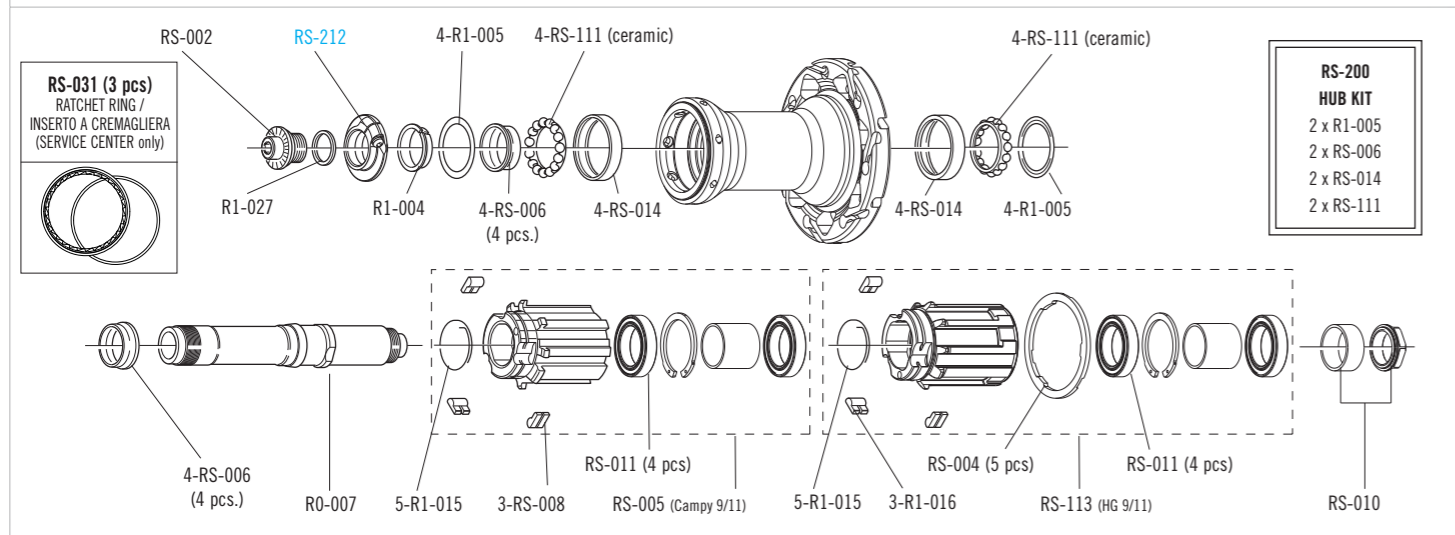

SPEED™ 55T tubular

HUBS/MOZZI

SPEED™ 40T tubular

RIMS & SPOKES/CERCHI E RAGGI

RIM

	FRONT RIM	SPF-TR40 (with labels)
	REAR RIM	SPR-TR40 (with labels)
	VALVE HOLE	6,5 mm
	VALVE HOLE BUSHING	RWX-014 (5 pcs)
	DIAMETER	634 mm
	BRAKE SHOES	for carbon rims - BR-B0500 (for brakes with retention spring or interference fixing) - BR-B0500X1 (for brakes with screw fixing)

SPOKES

FRONT SPOKE	RS-01640	4 spokes + 4 nipples
REAR RIGHT SPOKE	RS-01840	4 spokes + 4 nipples
REAR LEFT SPOKE	RS-01940	4 spokes + 4 nipples
NIPPLES	RWX-B	black - 10 pcs
TOOL	T-11	magnet-attractor insert for nipple
TOOL	T-05	nipple-guide magnet
TOOL	T-18	spoke spanner
TOOL	T-02	spoke anti-rotation

ACCESSORIES

Spacer for HG11 FW body	RS-004	5 pcs - to be used only with 9/10s sprockets <i>(please note that every HG11 rear wheel/HG11 FW body package contains the spacer)</i>

! WARNING!

Because of the high temperatures reached when braking, we recommend you use only glue for tubular tires specifically for carbon fibre rims.
A causa delle alte temperature raggiunte in frenata, vi consigliamo di utilizzare solamente colla per tubolari che sia specifica per i soli cerchi in fibra di carbonio.