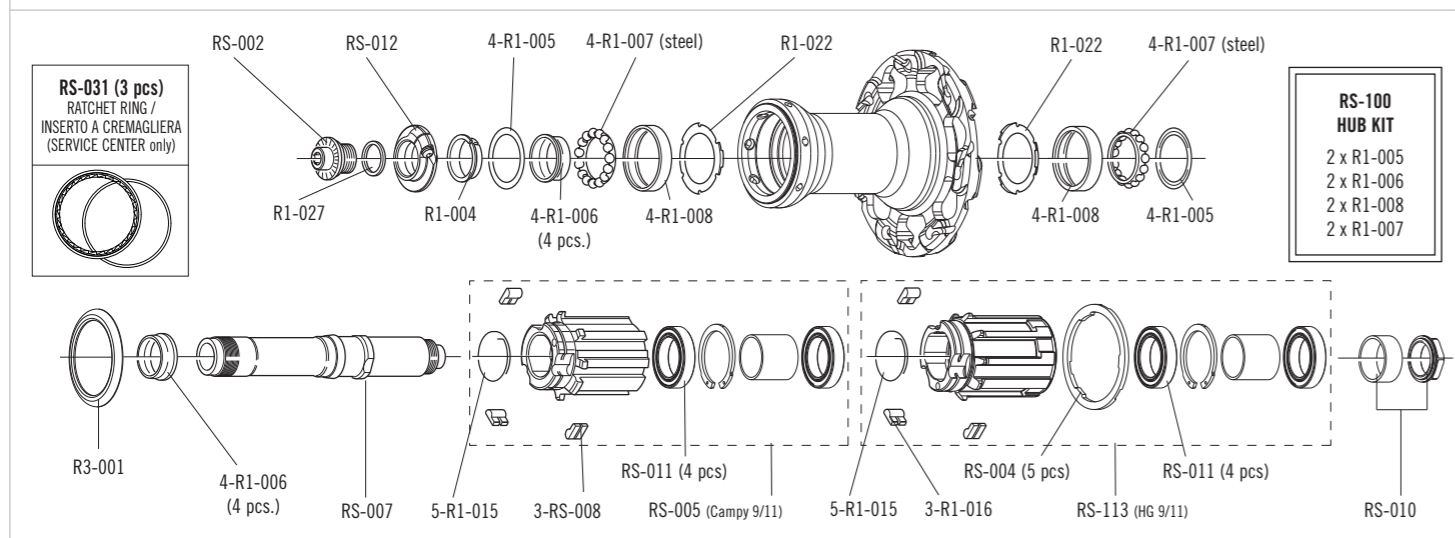

RACING SPEED™ tubular

HUBS/MOZZI

RACING SPEED™ 35 tubular

RIMS & SPOKES/CERCHI E RAGGI

RIM

	FRONT RIM	RSF-TRK3514 (no labels)
	REAR RIM	RSR-TRK3514 (no labels)
	LABEL KIT	RS-LAB14TAKDK35 (DARK front+rear)
	VALVE HOLE	6,5 mm
	DIAMETER	634 mm
	BRAKE SHOES	for carbon rims - BR-B0500 (for brakes with retention spring or interference fixing) - BR-B0500X1 (for brakes with screw fixing)

SPOKES

FRONT SPOKE	RS-01635	4 spokes + 4 nipples
REAR RIGHT SPOKE	RS-01835	4 spokes + 4 nipples
REAR LEFT SPOKE	RS-01935	4 spokes + 4 nipples
NIPPLES	RWX-B	black - 10 pcs
TOOL	T-11	magnet-attractor insert for nipple
TOOL	T-05	nipple-guide magnet
TOOL	T-18	spoke spanner
TOOL	T-02	spoke anti-rotation

ACCESSORIES

Spacer for HG11 FW body	RS-004	5 pcs - to be used only with 9/10s sprockets <i>(please note that every HG11 rear wheel/HG11 FW body package contains the spacer)</i>

! WARNING!

Because of the high temperatures reached when braking, we recommend you use only glue for tubular tires specifically for carbon fibre rims.
A causa delle alte temperature raggiunte in frenata, vi consigliamo di utilizzare solamente colla per tubolari che sia specifica per i soli cerchi in fibra di carbonio.