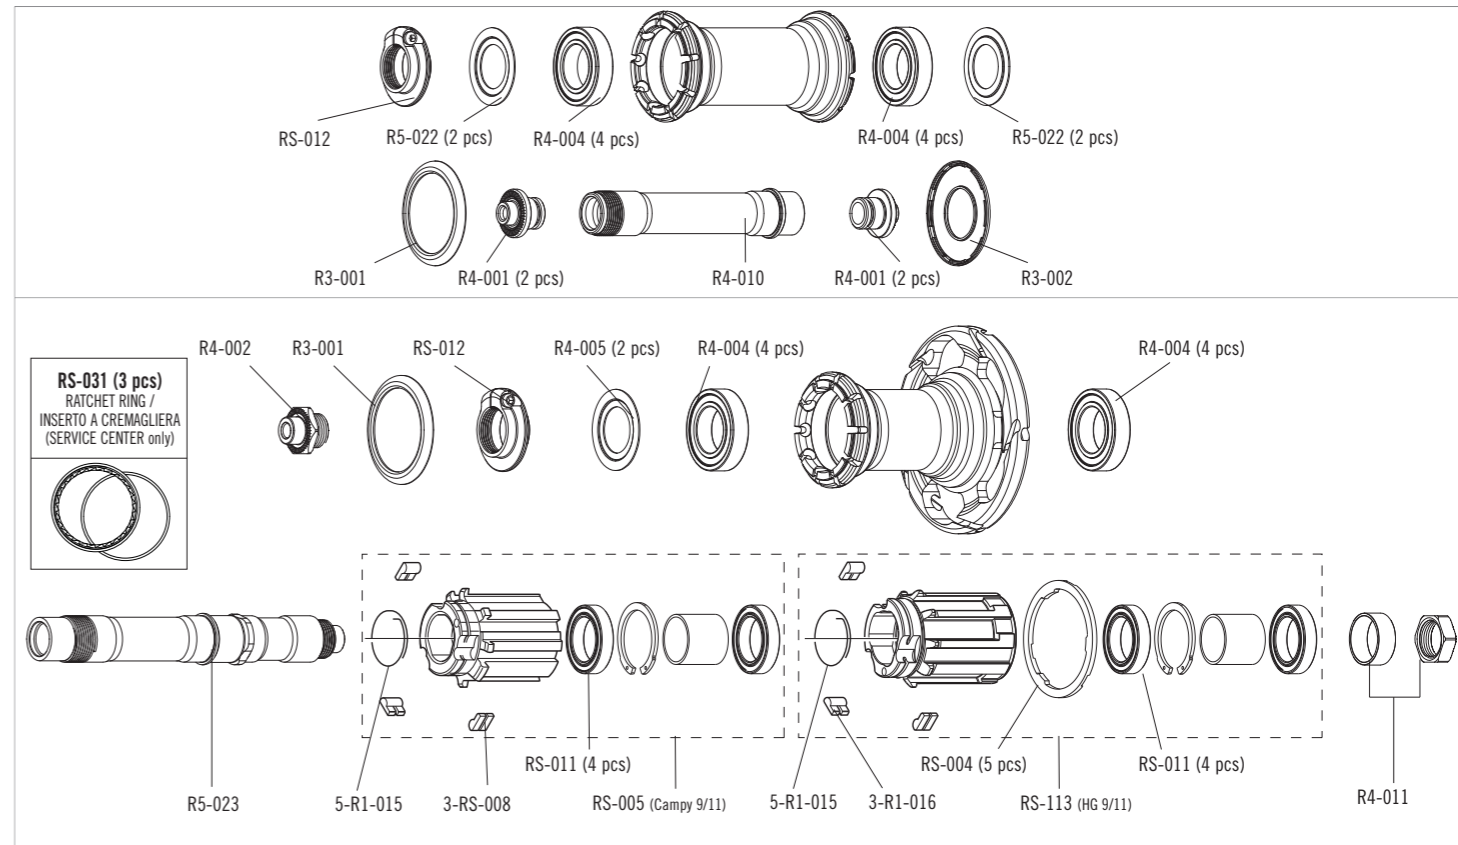

RACING 5™ LG CLINCHER

RIMS & SPOKES/CERCHI E RAGGI

RIM

	RIM-TAPE LABEL KIT VALVE HOLE DIAMETER	R5-RT01 (20.5 mm - 2 pcs) R5-LAB15CBW (front+rear) 6,5 mm 622 X 17C

SPOKES

FRONT SPOKE	R5-216	4 spokes + 4 nipples
REAR RIGHT SPOKE	R5-218	4 spokes + 4 nipples
REAR LEFT SPOKE	R5-119	4 spokes + 4 nipples
NIPPLES	R5-B	50 pcs

ACCESSORIES

Spacer for HG11 FW body	RS-004	5 pcs - to be used only with 9/10s sprockets <i>(please note that every HG11 rear wheel/HG11 FW body package contains the spacer)</i>

RACING 5™ LG CLINCHER

HUBS/MOZZI/MOYEURS