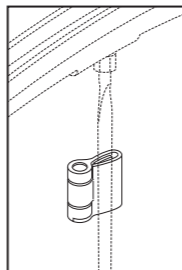

T-09
Magnete velocità
SPD magnet
Aimant vitesse