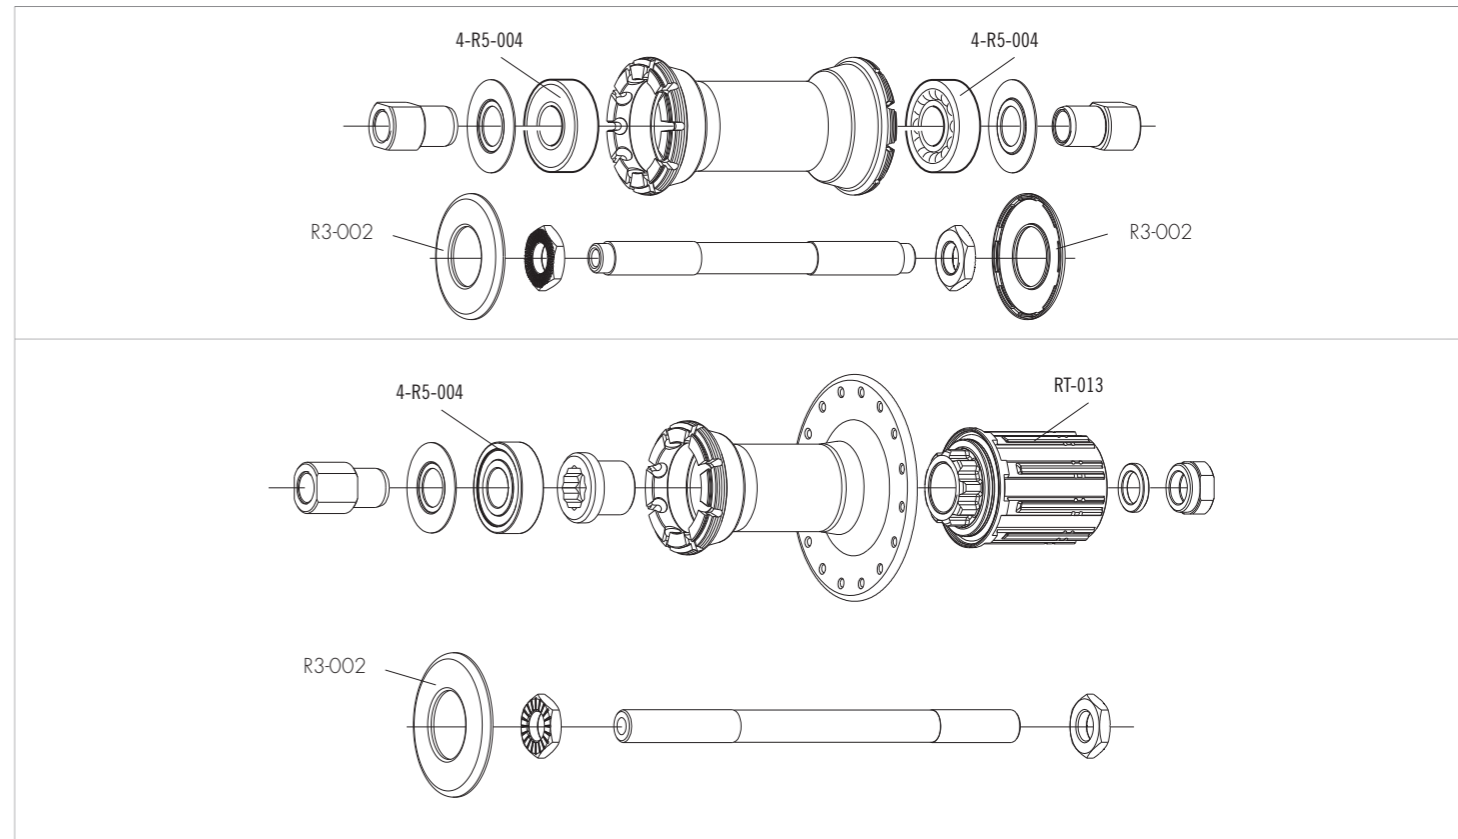

RACING SPORT™ CLINCHER

RIMS & SPOKES/CERCHI E RAGGI

RIM

	RIM-TAPE LABEL KIT VALVE HOLE DIAMETER	RT-RT (18 mm - 2 pcs) RT-LAB14CB (front+rear) 6,5 mm 622 X 15C

SPOKES

FRONT SPOKE REAR RIGHT SPOKE REAR LEFT SPOKE NIPPLES	R7-116 RT-018 RT-019 RM3-B	4 spokes + 4 nipples 4 spokes + 4 nipples 4 spokes + 4 nipples 50 pcs

ACCESSORIES

Spacer for HG11 FW body	RS-004	5 pcs - to be used only with 9/10s sprockets <i>(please note that every HG11 rear wheel/HG11 FW body package contains the spacer)</i>

RACING SPORT™ CLINCHER

HUBS/MOZZI