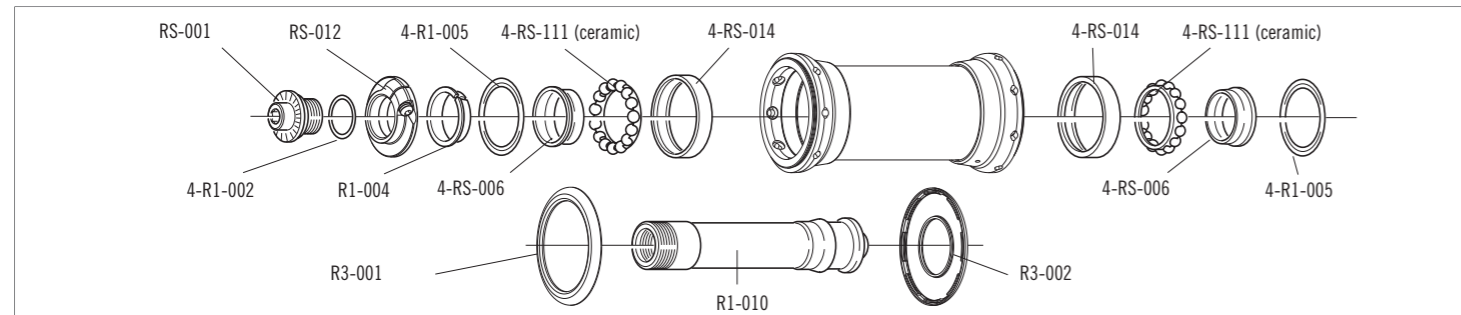

RACING SPEED™ XLR 80 tubular

HUBS/MOZZI

RACING SPEED™ tubular

RIMS & SPOKES/CERCHI E RAGGI

RIM

	FRONT RIM REAR RIM LABEL KIT VALVE HOLE VALVE EXTENSION DIAMETER BRAKE SHOES	RSF-TRK11 (no labels) RSR-TRK11 (no labels) RS-LAB12TAKDK (front+rear DARK) 6,5 mm T-26 634 mm for carbon rims - BR-B0500 (for brakes with retention spring or interference fixing) - BR-B0500X1 (for brakes with screw fixing)

SPOKES

COMPLETE FRONT KIT	RSF-SK02	18 front spokes + 18 nuts + 18 nut supporting plates
COMPLETE REAR KIT	RSR-SK02	14 rear right spokes + 7 rear left spokes + 21 nuts + 21 nut supporting plates
MINI-KIT	RS-MK02	2 front spokes + 2 rear right spokes + 2 rear left spokes + 6 nuts + 6 nut supporting plates
NUTS	RS-B	10 pcs
NUT SUPPORTING PLATES	RS-C	10 pcs

ACCESSORIES

Spacer for HG11 FW body	RS-004	5 pcs - to be used only with 9/10s sprockets <i>(please note that every HG11 rear wheel/HG11 FW body package contains the spacer)</i>

! WARNING!

Because of the high temperatures reached when braking, we recommend you use only glue for tubular tires specifically for carbon fibre rims.
A causa delle alte temperature raggiunte in frenata, vi consigliamo di utilizzare solamente colla per tubolari che sia specifica per i soli cerchi in fibra di carbonio.