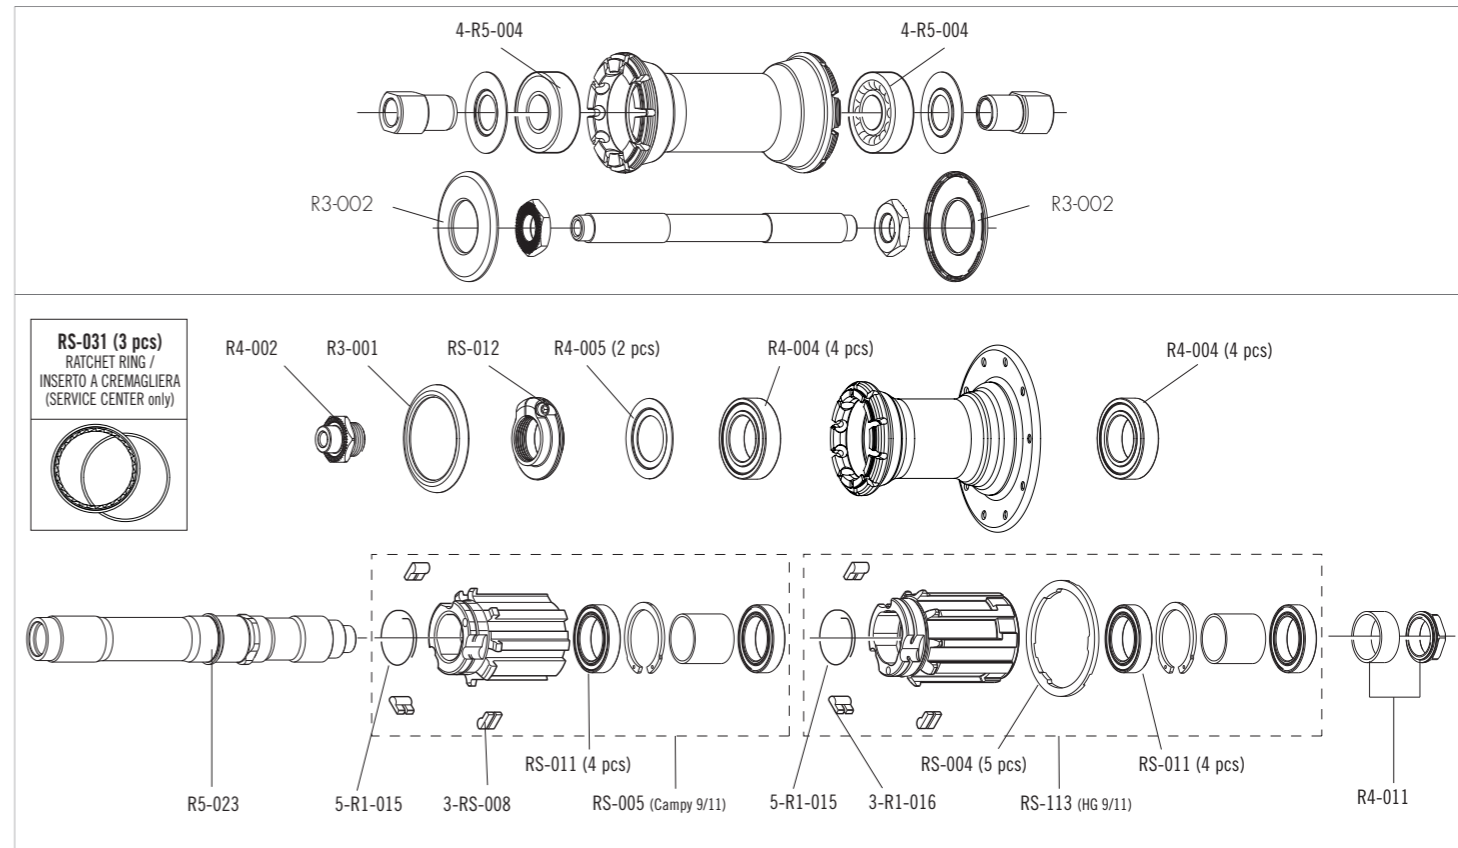

RACING 7™ LG CLINCHER

RIMS & SPOKES/CERCHI E RAGGI

RIM

	RIM-TAPE LABEL KIT VALVE HOLE DIAMETER	R5-RT01 (18 mm - 2 pcs) R7-LAB15CBW (front+rear) 6,5 mm 622 X 17C

SPOKES

FRONT SPOKE REAR RIGHT SPOKE REAR LEFT SPOKE NIPPLES	R7-116 R7-118 R7-019 RM3-B	4 spokes + 4 nipples 4 spokes + 4 nipples 4 spokes + 4 nipples 50 pcs

ACCESSORIES

Spacer for HG11 FW body	RS-004	5 pcs - to be used only with 9/10s sprockets <i>(please note that every HG11 rear wheel/HG11 FW body package contains the spacer)</i>

RACING 7™ LG CLINCHER

HUBS/MOZZI