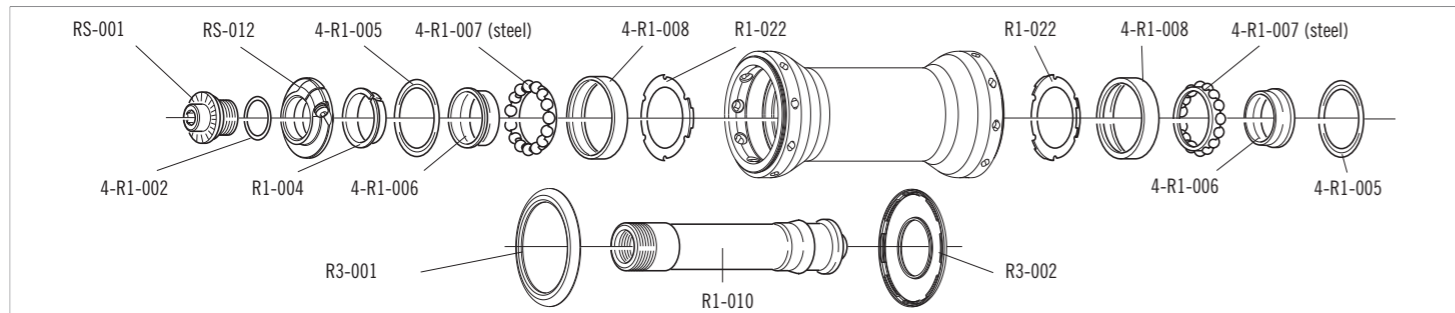

RACING SPEED™ tubular

HUBS/MOZZI

RACING SPEED™ 35 tubular

RIMS & SPOKES/CERCHI E RAGGI

RIM

	FRONT RIM	RSF-TRK3514 (no labels)
	REAR RIM	RSR-TRK3514 (no labels)
	LABEL KIT	RS-LAB14TAKDK35 (DARK front+rear)
	VALVE HOLE	6,5 mm
	DIAMETER	634 mm
	BRAKE SHOES	for carbon rims - BR-B0500 (for brakes with retention spring or interference fixing) - BR-B0500X1 (for brakes with screw fixing)

SPOKES

FRONT SPOKE	RS-01635	4 spokes + 4 nipples
REAR RIGHT SPOKE	RS-01835	4 spokes + 4 nipples
REAR LEFT SPOKE	RS-01935	4 spokes + 4 nipples
NIPPLES	RWX-B	black - 10 pcs
TOOL	T-11	magnet-attractor insert for nipple
TOOL	T-05	nipple-guide magnet
TOOL	T-18	spoke spanner
TOOL	T-02	spoke anti-rotation

ACCESSORIES

Spacer for HG11 FW body	RS-004	5 pcs - to be used only with 9/10s sprockets <i>(please note that every HG11 rear wheel/HG11 FW body package contains the spacer)</i>

! WARNING!

Because of the high temperatures reached when braking, we recommend you use only glue for tubular tires specifically for carbon fibre rims.
A causa delle alte temperature raggiunte in frenata, vi consigliamo di utilizzare solamente colla per tubolari che sia specifica per i soli cerchi in fibra di carbonio.