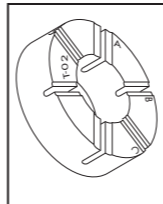

TOOLS

T-02
Anello anti-rotazione raggi
Spoke antirotation ring
Bague antirotation des rayons