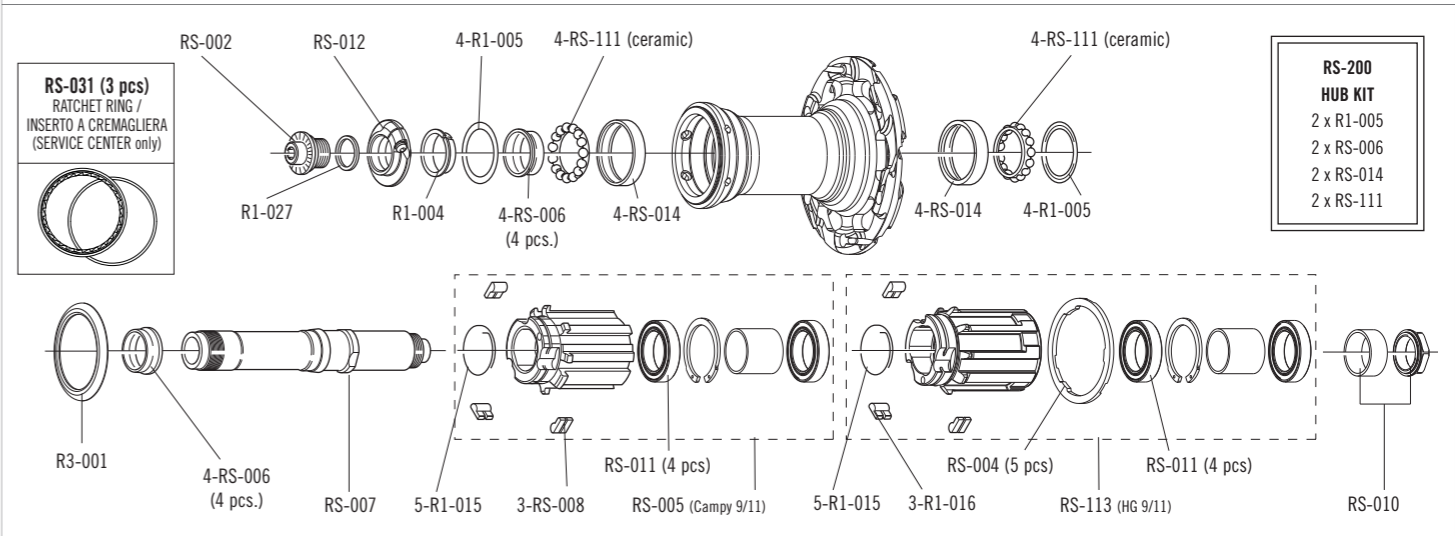

HUBS/MOZZI