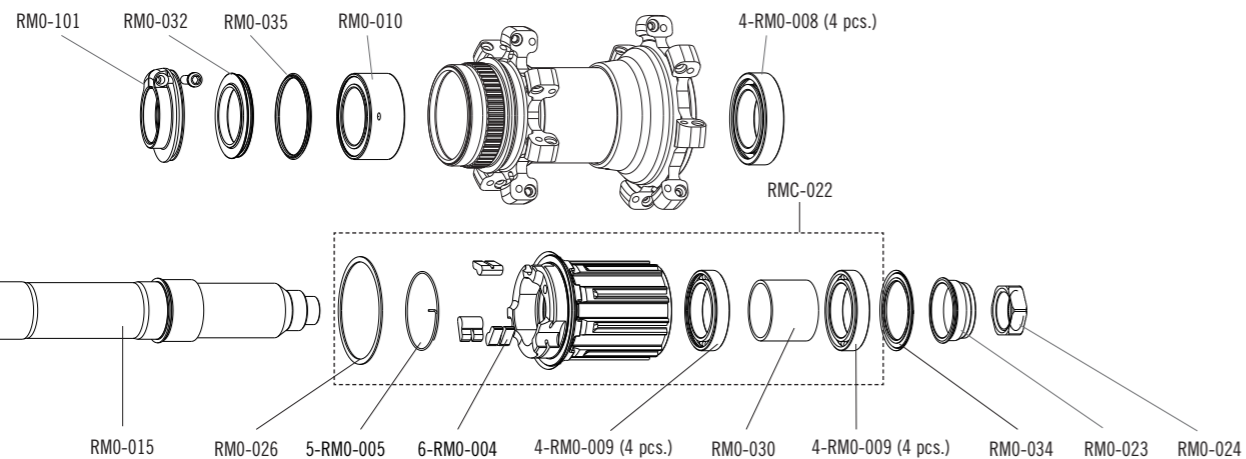

RED METAL 29 XRP

AFS
front: QR/15mm ta
rear: QR

HUBS/MOZZI

RED METAL 29 XRP

6 BOLTS

rear: 12mm ta 135/142

RIMS & SPOKES/CERCHI E RAGGI

RIM

	REAR RIM LABEL KIT VALVE HOLE VALVE DIAMETER	RM9R-DRB (with labels) RM9-LAB13DB (FRONT+REAR) 6,5 mm M1-102 29 Tubeless

SPOKES

SPOKES Rear NIPPLES TOOL TOOL TOOL	RM9R-DS01 RM9-R T-11 T-05 T-18	8 spokes + 8 nipples 10 pcs magnet-attractor insert for nipple nipple-guide magnet spoke spanner