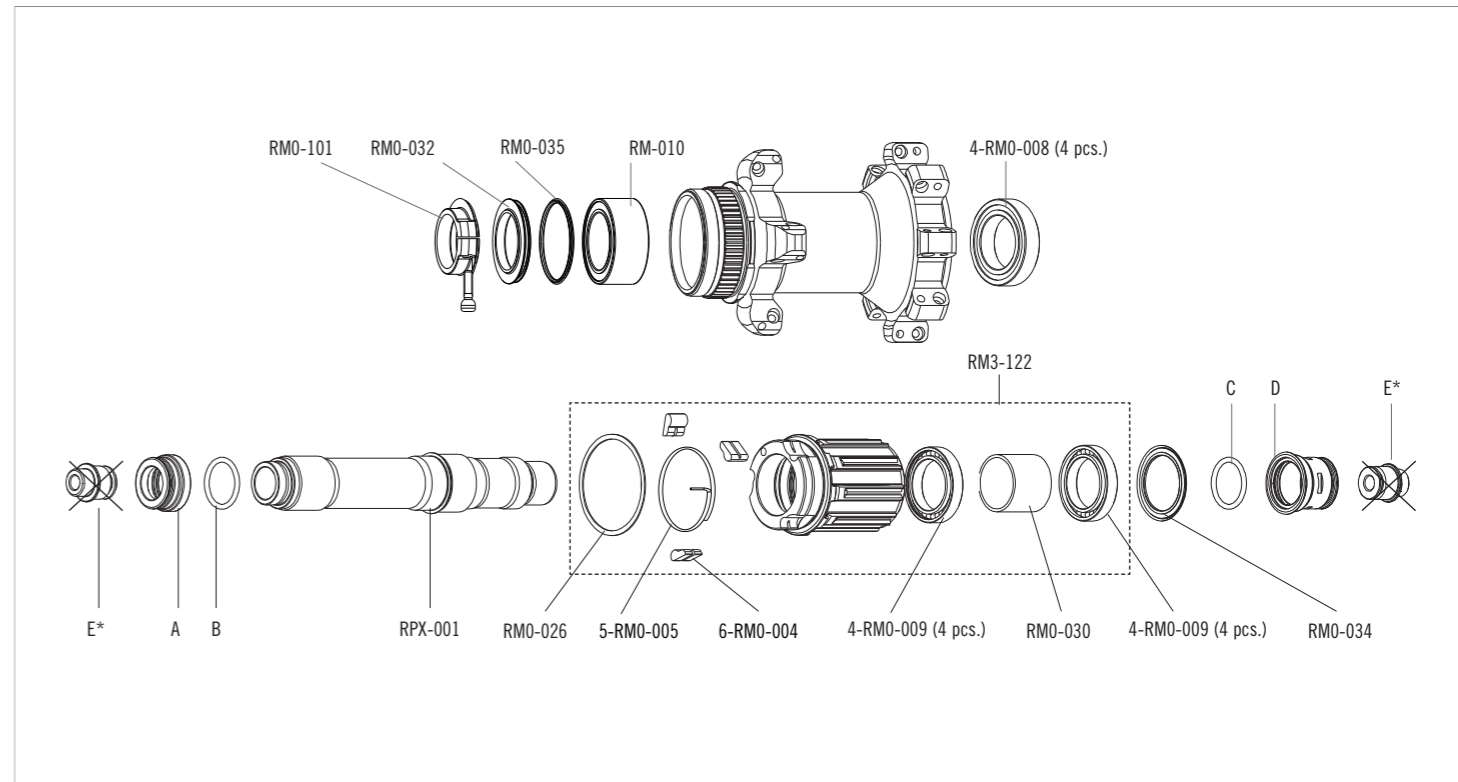

RED POWER XL

AFS

rear: 12mm ta 135/142

RIMS & SPOKES/CERCHI E RAGGI

RIM

	LABEL KIT VALVE HOLE VALVE HOLE BUSHING RIM-TAPE DIAMETER	RPX-LAB12DB (FRONT+REAR) 8,5 mm RPX-015 (for valve seat reduction - 10 pcs.) RPX-RT 559 X 19C

SPOKES

SPOKES Rear RH SPOKES Rear LH	RPX-DS03 RMH-DS02	8 spokes + 8 nipples 8 spokes + 8 nipples

ACCESSORIES

A+B+C+D	135 mm O.L.D.	KIT-X12AFS
A+B+C+D	142 mm O.L.D.	RM11-TA12AFS
AFS LOCKRING	4-M1-201	to fix the brake disc
AFS LOCKRING TOOL	UT-BB130	

RED POWER XL

AFS

rear: 12mm ta 135/142

HUBS/MOZZI

* E - ATTENTION: this adapter is absolutely not compatible.