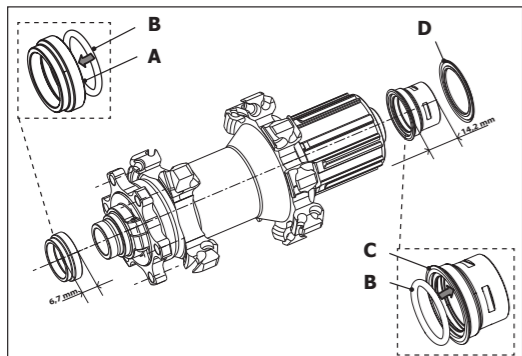

HG FW body

Thru-Axle 12mm/135mm ↔ Syntace X-12/142mm ADAPTER

Thru axle Ø 12mm - O.L.D. 135mm

Thru axle Ø 12mm - O.L.D. 142mm

KIT-X12

RM14-TA12

KIT-X12AFS

RM14-TA12AFS