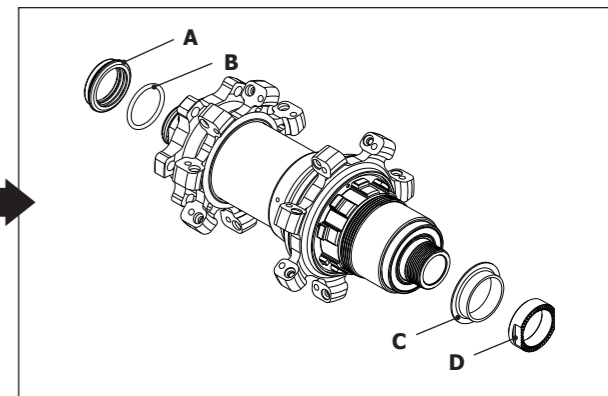

ADAPTERS FOR RED METAL XRP

XD FW body

XD FW body

Thru-Axle 12mm/142mm ↔ Thru-Axle 12mm/135mm

Thru axle Ø 12mm - O.L.D. 142mm

Thru axle Ø 12mm - O.L.D. 135mm

RM14-TA12142XD

RM14-TA12135XD