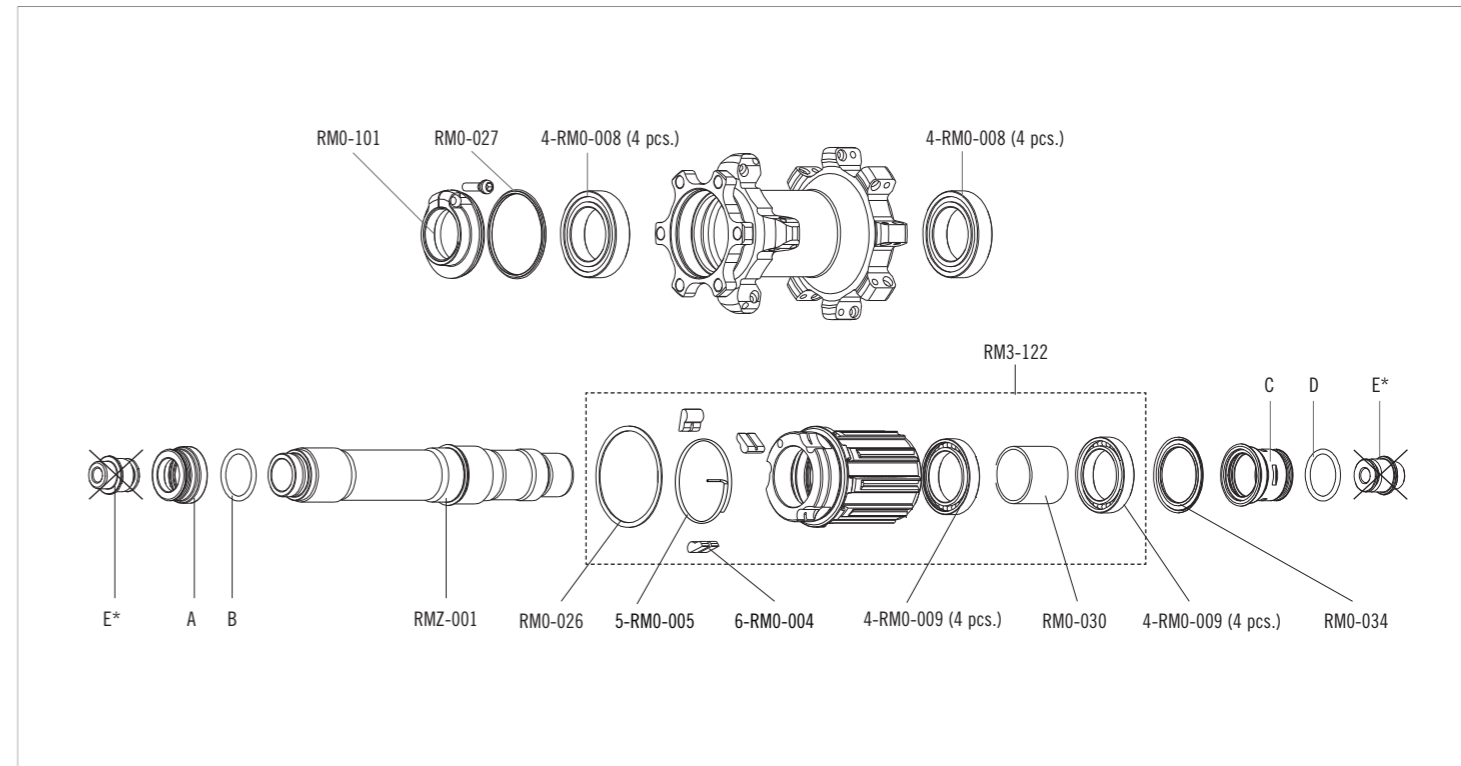

RED POWER XL

6 BOLTS

rear: 12mm ta 135/142

RIMS & SPOKES/CERCHI E RAGGI

RIM

	LABEL KIT VALVE HOLE VALVE HOLE BUSHING RIM-TAPE DIAMETER	RPX-LAB12DB (FRONT+REAR) 8,5 mm RPX-015 (for valve seat reduction - 10 pcs.) RPX-RT 559 X 19C

SPOKES

SPOKES Rear RH SPOKES Rear LH	RPX-DS03 RMH-DS02	8 spokes + 8 nipples 8 spokes + 8 nipples

ACCESSORIES

A+B+C+D	135 mm O.L.D.	KIT-X12
A+B+C+D	142 mm O.L.D.	RM11-TA12

RED POWER XL

6 BOLTS

rear: 12mm ta 135/142

HUBS/MOZZI

* E - ATTENTION: this adapter is absolutely not compatible.