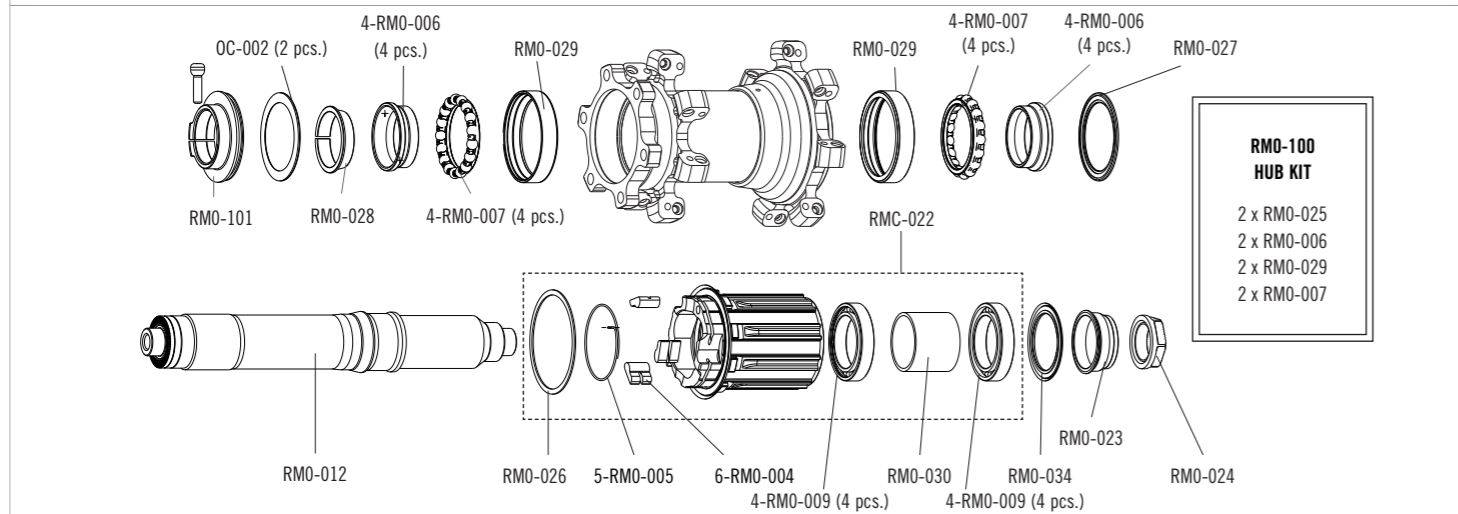

RED METAL 29 XRP

6 BOLTS
front: QR/15mm ta
rear: QR

HUBS/MOZZI

RED METAL 29 XRP

AFS
front: QR/15mm ta
rear: QR

RIMS & SPOKES/CERCHI E RAGGI

RIM

	FRONT RIM	RM9F-DRB (with labels)
	REAR RIM	RM9R-DRB (with labels)
	LABEL KIT	RM9-LAB13DB (FRONT+REAR)
	VALVE HOLE	6,5 mm
	VALVE	M1-102
	DIAMETER	29 Tubeless

SPOKES

SPOKES Front LH	RM9F-DS01	8 spokes + 8 nipples
SPOKES Front RH	RM9F-DS02	8 spokes + 8 nipples
SPOKES Rear	RM9R-DS01	8 spokes + 8 nipples
NIPPLES	RM9-R	10 pcs
TOOL	T-11	magnet-attractor insert for nipple
TOOL	T-05	nipple-guide magnet
TOOL	T-18	spoke spanner

ACCESSORIES

KIT QR	RM11-TAQR	for front wheel (2A + 2B)
KIT 15 thru-axle	RM11-TA15	for front wheel - from QR to 15mm thru axle
AFS LOCKRING	4-M1-201	to fix the brake disc
AFS LOCKRING TOOL	UT-BB130