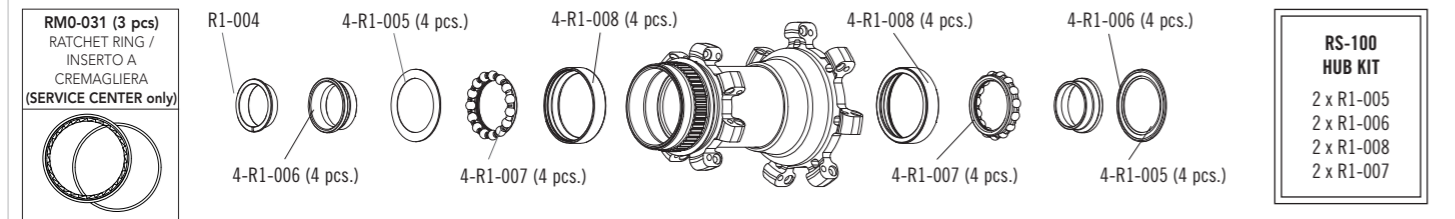

RED PASSION 27.5

AFS
front: QR / 15mm ta
rear: QR / 12 mm ta

HUBS/MOZZI

RED PASSION 29

6 BOLTS
front: QR/15mm ta
rear: QR /12 mm ta

RIMS & SPOKES/CERCHI E RAGGI

RIM

	FRONT RIM	RN9F-DR (with labels)
	REAR RIM	RN9R-DR (with labels)
	VALVE HOLE	6,5 mm
	RIM SPARES KIT	RN9-014 (valve+tool, valve adapter, tubeless tape)
	DIAMETER	29 Tubeless ready

SPOKES

SPOKES Front RH	RN9F-DSR	8 spokes + 8 nipples
SPOKES Front LH	RN9F-DSL	8 spokes + 8 nipples
SPOKES Rear	RN9R-DS	8 spokes + 8 nipples
NIPPLES	RN9-B	50 pcs.
TOOL	T-11	magnet-attractor insert for nipple
TOOL	T-05	nipple magnet
TOOL	T-24	spoke spanner
TOOL	T-25	spoke anti-rotation

ACCESSORIES

KIT QR	RM11-TAQR	for front wheel - from 15mm thru axle to QR (2A + 2B)
KIT 15 thru-axle	KITFCFA15	for front wheel - from QR to 15mm thru axle

REAR WHEELS ADAPTERS KIT ON PAGE 140