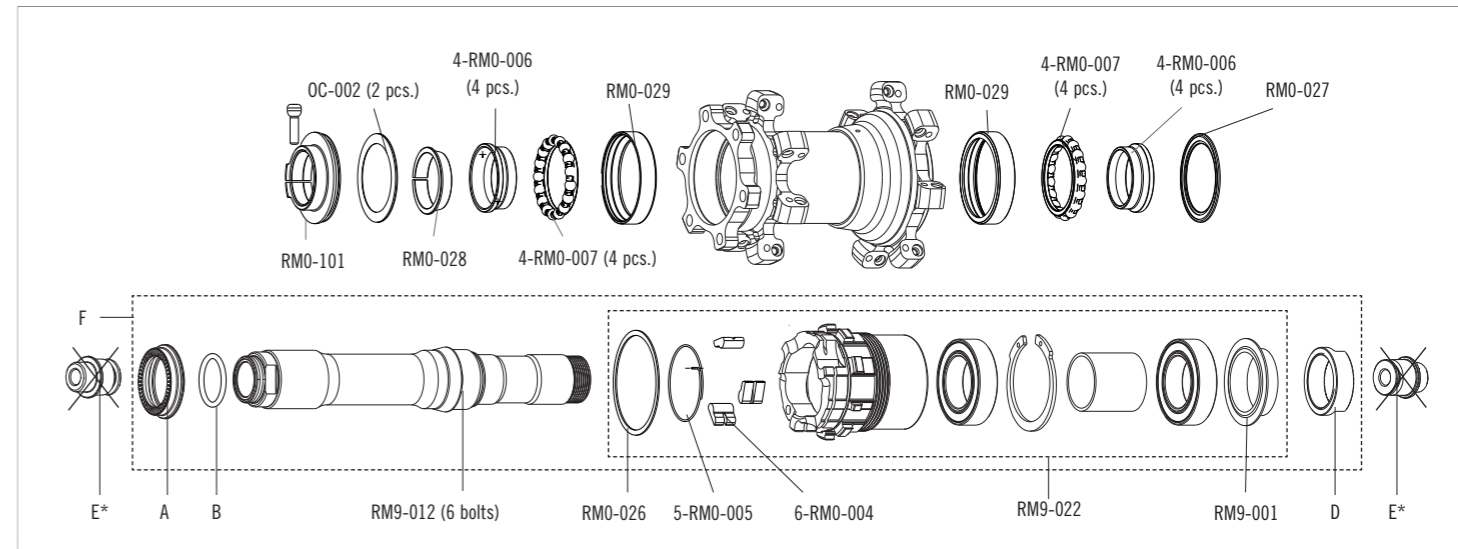

HUBS/MOZZI

ACCESSORIES

F	RM9-XD	KIT XD - 6 bolts
F	RM9-XDAFS	KIT XD - AFS
A+B+D	RM14-TA12135XD	135 mm O.L.D.
A+B+D	RM14-TA12142XD	142 mm O.L.D.

* E - ATTENTION: this adapter is absolutely not compatible.