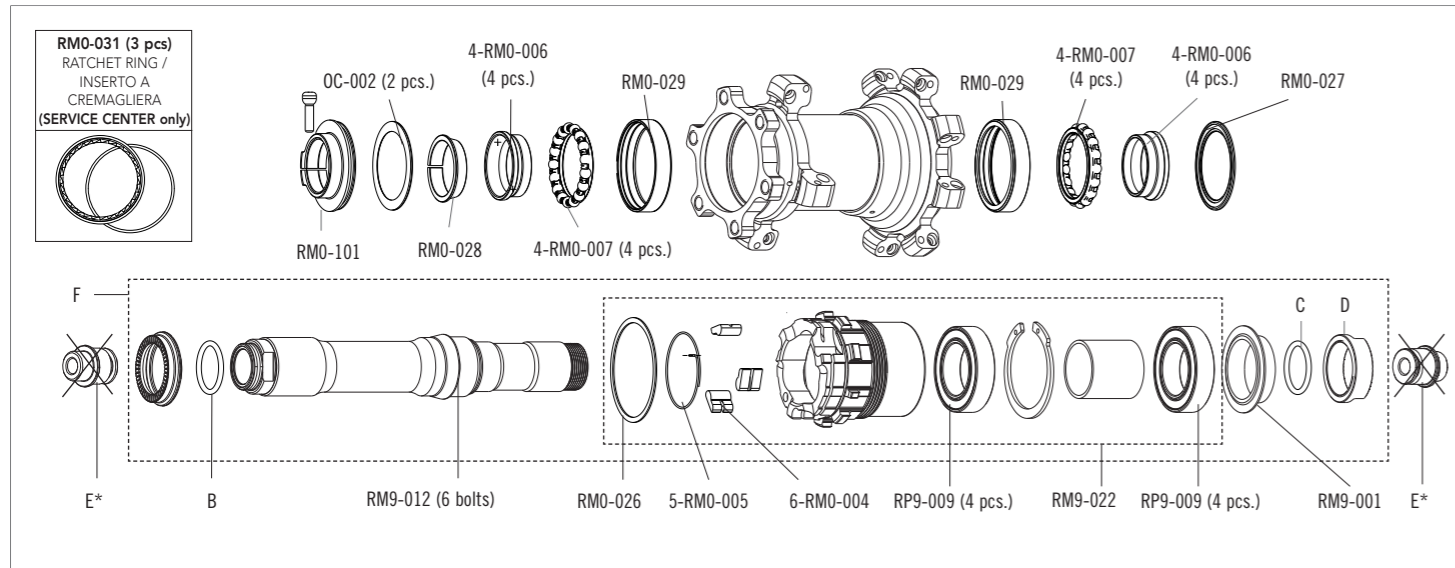

RED METAL XRP 650B

6 BOLTS
rear: 12mm ta 135/142
XD FW body

HUBS/MOZZI

* E - ATTENTION: this adapter is **absolutely not compatible**.

ACCESSORIES

F	RM9-XD	KIT XD - 6 bolts
F	RM9-XDAFS	KIT XD - AFS
A+B+C+D	RM14-TA12135XD	135 mm O.L.D.
A+B+C+D	RM14-TA12142XD	142 mm O.L.D.

RED METAL 29 XRP

6 BOLTS
front: QR/15mm ta
rear: QR

RIMS & SPOKES/CERCHI E RAGGI

RIM

	FRONT RIM REAR RIM LABEL KIT VALVE HOLE VALVE DIAMETER	RM9F-DRB (with labels) RM9R-DRB (with labels) RM9-LAB13DB (FRONT+REAR) 6,5 mm M1-102 29 Tubeless

SPOKES

SPOKES Front LH SPOKES Front RH SPOKES Rear NIPPLES TOOL TOOL TOOL	RM9F-DS01 RM9F-DS02 RM9R-DS01 RM9-R T-11 T-05 T-18	8 spokes + 8 nipples 8 spokes + 8 nipples 8 spokes + 8 nipples 10 pcs magnet-attractor insert for nipple nipple-guide magnet spoke spanner

ACCESSORIES

KIT QR	RM11-TAQR	for front wheel (2A + 2B)
KIT 15 thru-axle	RM11-TA15	for front wheel - from QR to 15mm thru axle