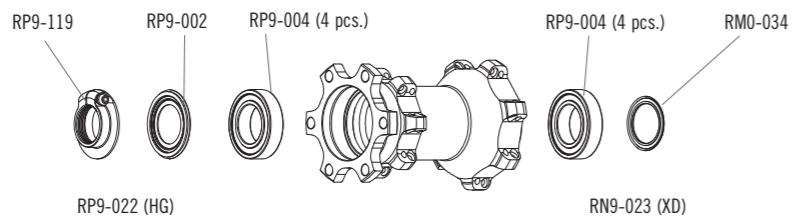

RED PASSION 3 29

6 BOLTS & AFS
front: QR/15mm ta
rear: QR/12mm ta 142-135

HUBS/MOZZI