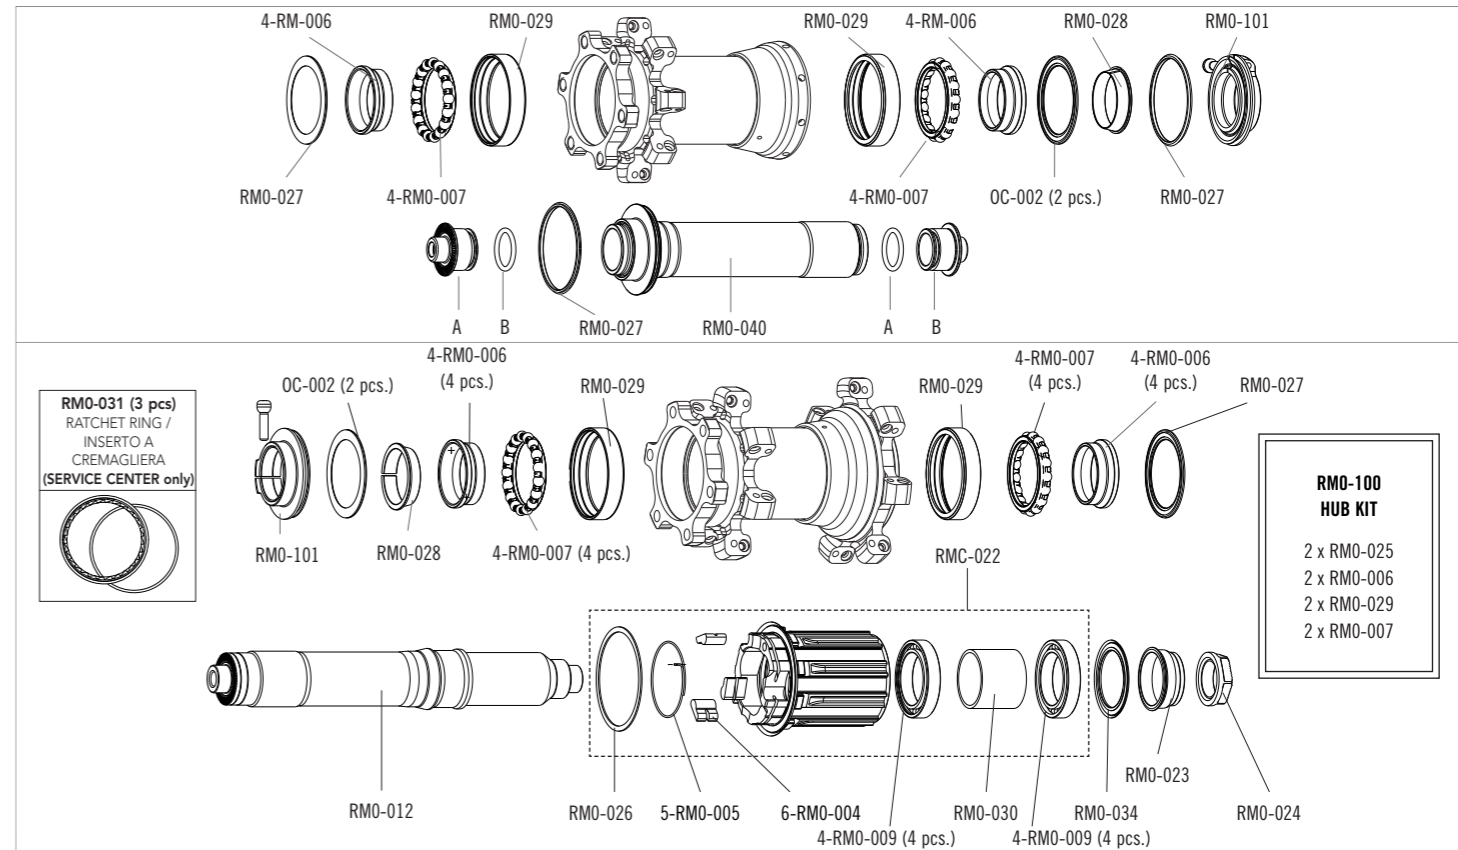

RED METAL XRP 650B

6 BOLTS
front: QR/15mm ta
rear: QR

RIMS & SPOKES/CERCHI E RAGGI

RIM

	FRONT RIM REAR RIM LABEL KIT VALVE HOLE VALVE DIAMETER	RM7F-DRB (with labels) RM7R-DRB (with labels) RM7-LAB14DB (FRONT+REAR) 6,5 mm M1-102 27,5 Tubeless

SPOKES

SPOKES Front LH / Rear RH SPOKES Front RH SPOKES Rear LH NIPPLES TOOL TOOL TOOL	RM7-DS01 RM7-DS02 RM7-DS03 RM9-R T-11 T-05 T-18	8 spokes + 8 nipples 8 spokes + 8 nipples 8 spokes + 8 nipples 10 pcs magnet-attractor insert for nipple nipple-guide magnet spoke spanner

ACCESSORIES

KIT QR	RM11-TAQR	for front wheel (2A + 2B)
KIT 15 thru-axle	RM11-TA15	for front wheel - from QR to 15mm thru axle

RED METAL XRP 650B

6 BOLTS
front: QR/15mm ta
rear: QR

HUBS/MOZZI