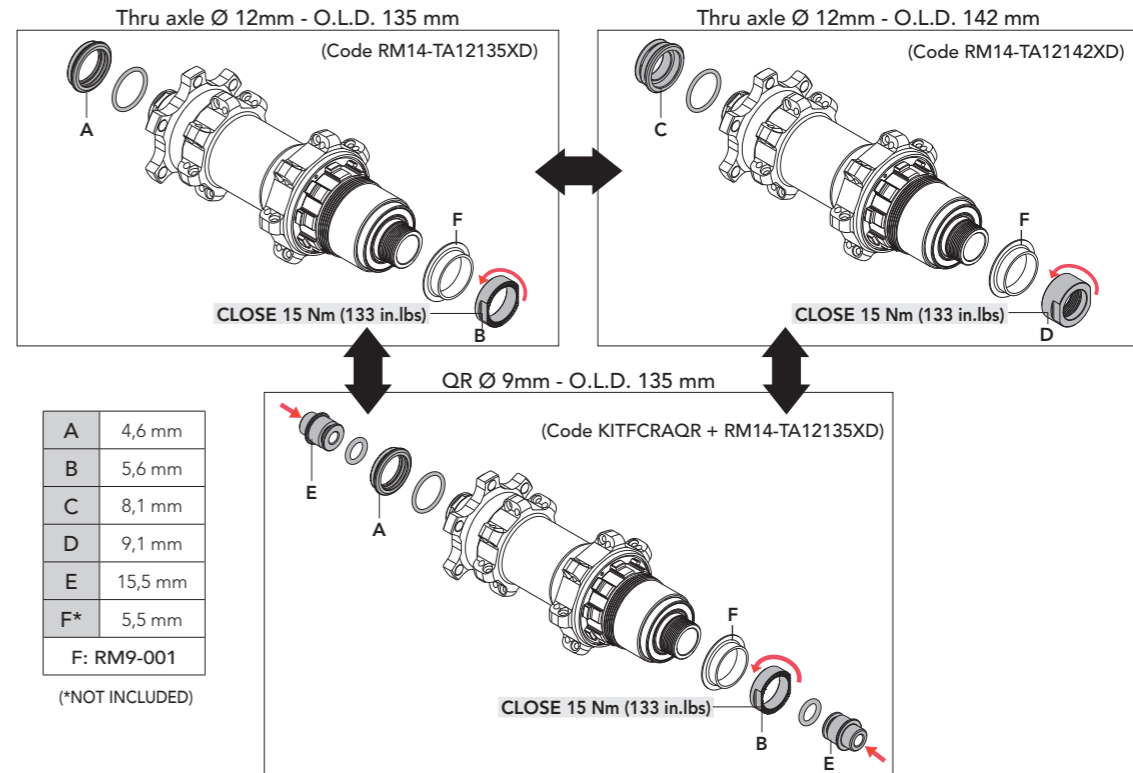

ADAPTERS FOR FULL COMP REAR AXLE

RED POWER/RED POWER HP/RED PASSION

XD FW body