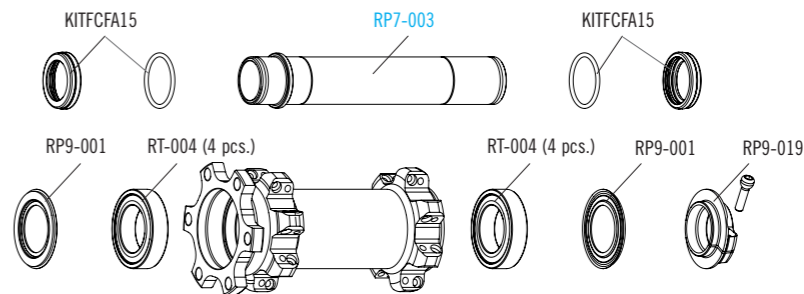

REAR WHEELS ADAPTERS KIT ON PAGE 140

RED PASSION 3 29

6 BOLTS & AFS
front: QR/15mm ta
rear: QR/12mm ta 142-135

HUBS/MOZZI

RED PASSION 3 29

6 BOLTS & AFS
front BOOST: HH15-110
rear BOOST: HH12-148

HUBS/MOZZI