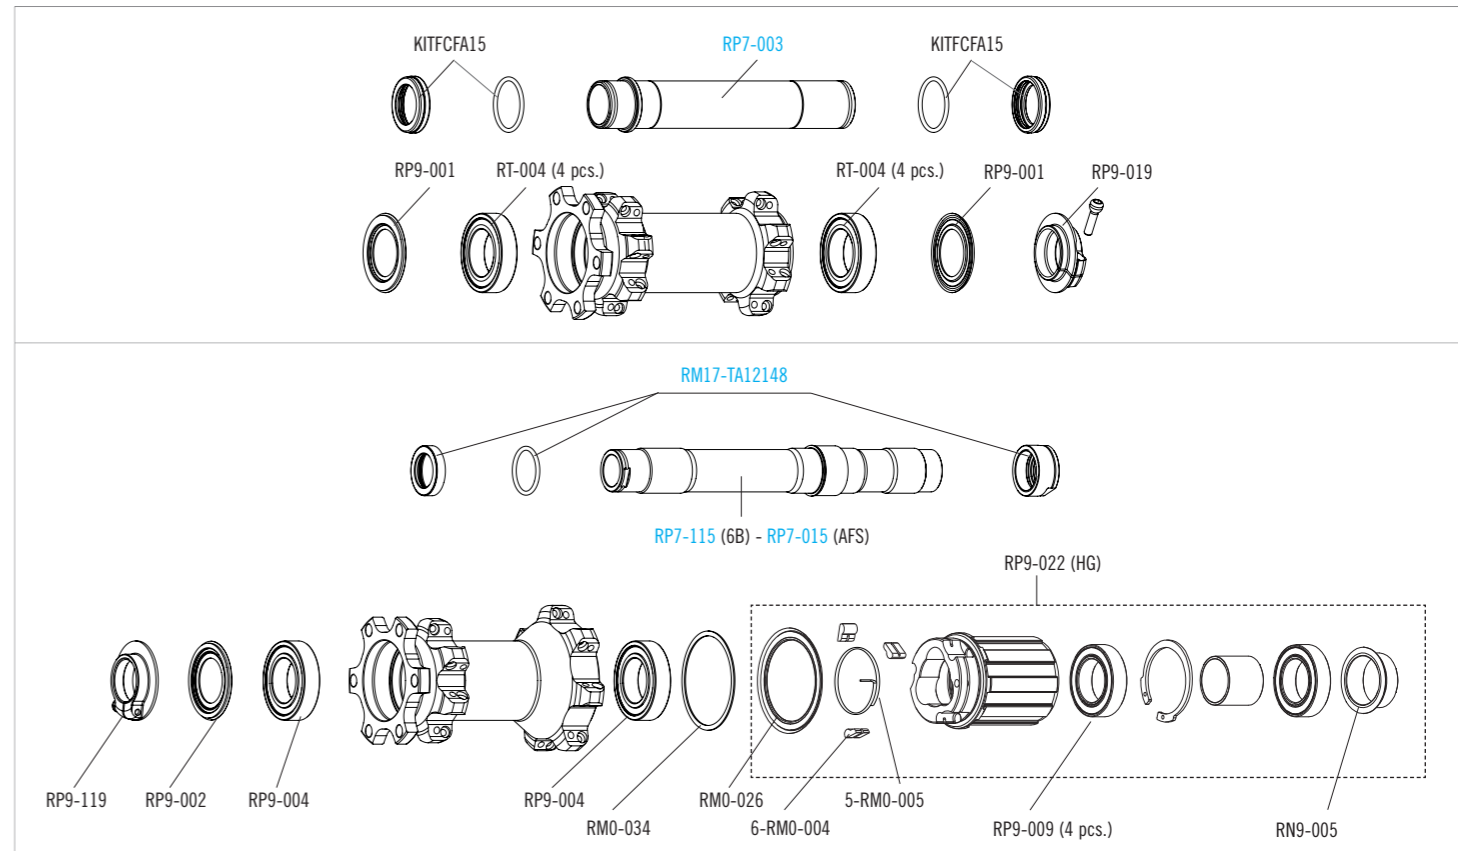

RED POWER 29

6 BOLTS & AFS
front BOOST: HH15-110
rear BOOST: HH12-148

RIMS & SPOKES/CERCHI E RAGGI

RIM

	LABEL KIT VALVE HOLE RIM-TAPE DIAMETER	RP9-LAB17DB (FRONT+REAR) 6,5 mm RP9-RT11 622 X 23C

SPOKES

SPOKES Front LH / Rear RH SPOKES Front RH / Rear LH NIPPLES	RP9-DS33 RP9-DS14 50-R3-N	8 spokes + 8 nipples 8 spokes + 8 nipples 50 nipples

RED POWER 29

6 BOLTS & AFS
front BOOST: HH15-110
rear BOOST: HH12-148

HUBS/MOZZI