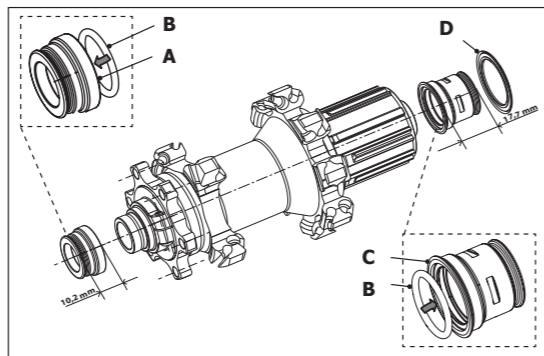

HG FW body

Thru-Axle 12mm/135mm ↔ Syntace X-12/142mm ADAPTER

Thru axle Ø 12mm - O.L.D. 135mm

Thru axle Ø 12mm - O.L.D. 142mm

KIT-X12

RM14-TA12

KIT-X12AFS

RM14-TA12AFS