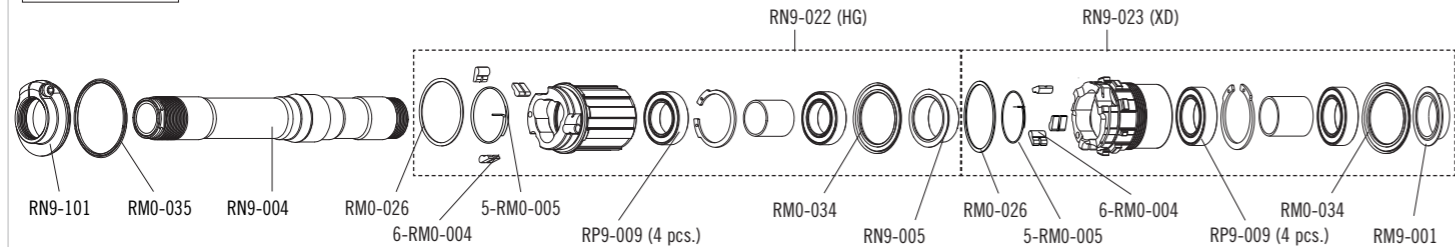

RED PASSION 27.5

AFS
front: QR / 15mm ta
rear: QR / 12 mm ta

HUBS/MOZZI

RED PASSION 29

6 BOLTS
front: QR/15mm ta
rear: QR /12 mm ta

RIMS & SPOKES/CERCHI E RAGGI

RIM

	FRONT RIM	RN9F-DR (with labels)
	REAR RIM	RN9R-DR (with labels)
	VALVE HOLE	6,5 mm
	RIM SPARES KIT	RN9-014 (valve+tool, valve adapter, tubeless tape)
	DIAMETER	29 Tubeless ready

SPOKES

SPOKES Front RH	RN9F-DSR	8 spokes + 8 nipples
SPOKES Front LH	RN9F-DSL	8 spokes + 8 nipples
SPOKES Rear	RN9R-DS	8 spokes + 8 nipples
NIPPLES	RN9-B	50 pcs.
TOOL	T-11	magnet-attractor insert for nipple
TOOL	T-05	nipple magnet
TOOL	T-24	spoke spanner
TOOL	T-25	spoke anti-rotation

ACCESSORIES

KIT QR	RM11-TAQR	for front wheel - from 15mm thru axle to QR (2A + 2B)
KIT 15 thru-axle	KITFCFA15	for front wheel - from QR to 15mm thru axle

REAR WHEELS ADAPTERS KIT ON PAGE 140