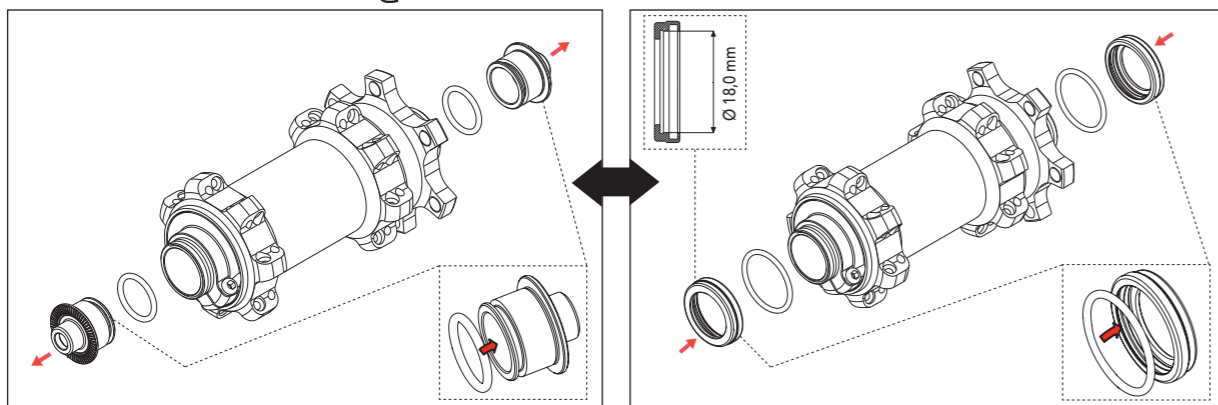

ADAPTERS FOR FULL COMP FRONT AXLE

RED POWER/RED POWER HP/RED PASSION

QUICK RELEASE ↔ THRU-AXLE 15 mm ADAPTER

QR Ø 9mm - 100mm

Thru axle Ø 15mm - 100mm

RM11-TAQR

KITFCFA15