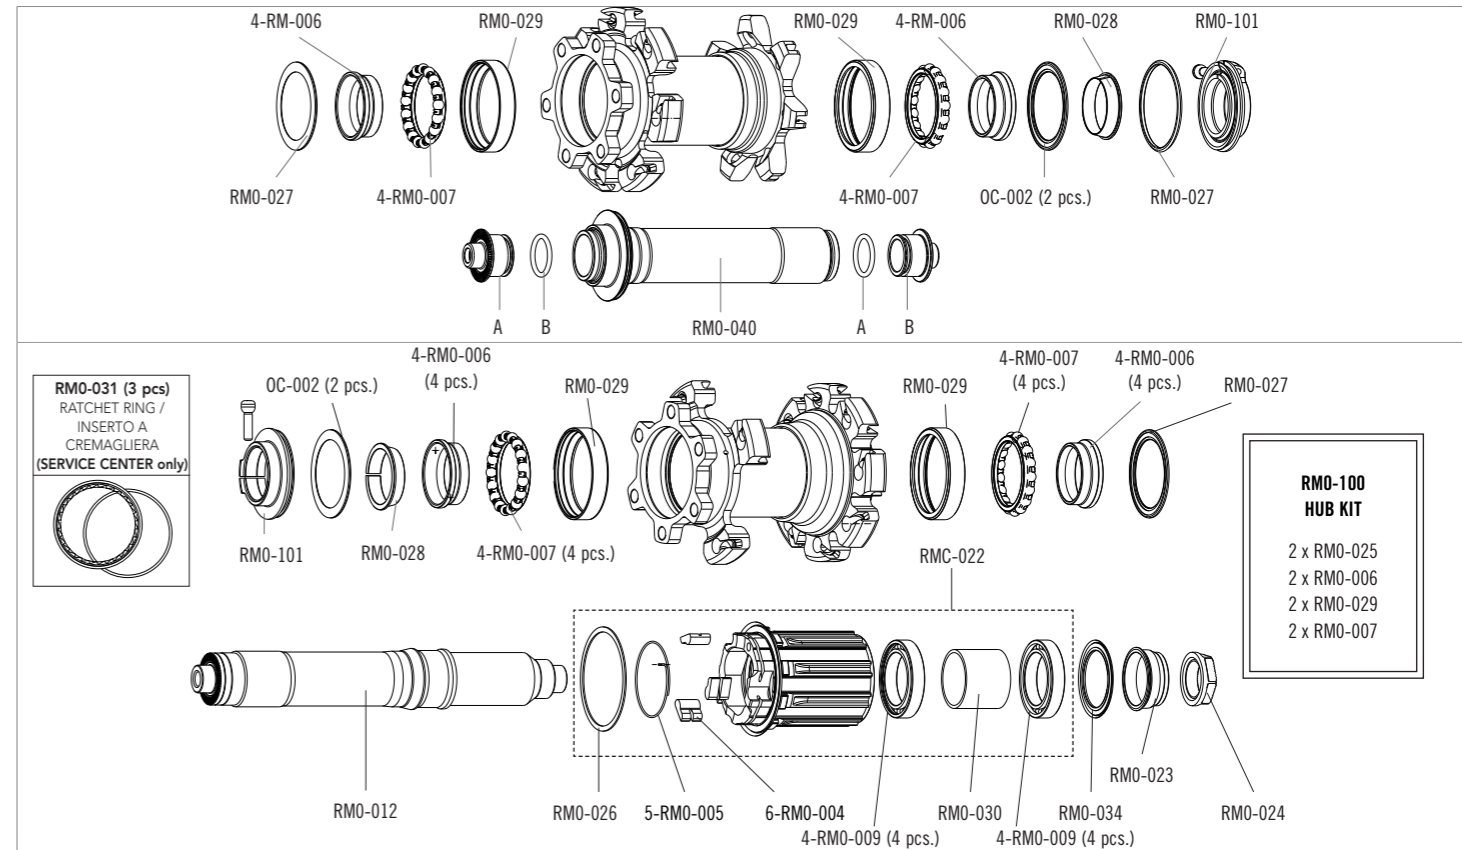

RED METAL ZERO XRP

6 BOLTS
front: QR/15 ta
rear: QR

RIMS & SPOKES/CERCHI E RAGGI

RIM

	FRONT RIM REAR RIM LABEL KIT VALVE HOLE VALVE DIAMETER	RM0F-DRB01 (black - with labels) RM0R-DRB (black - with labels) RM0-LAB11DB (black - FRONT+REAR) 6,5 mm M1-102 26 Tubeless

SPOKES

COMPLETE FRONT KIT COMPLETE REAR KIT COMPLETE SPOKE Front RH COMPLETE SPOKE Front LH COMPLETE SPOKE Rear RH COMPLETE SPOKE Rear LH NIPPLES TOOL TOOL TOOL TOOL	RM0F-DSK01 RM0R-DSK01 RM0F-DSR01 RM0F-DSL01 RM0R-DSR01 RM0R-DSL01 RM0-B T-02 T-03 T-05 T-07	14 spokes front RH + 7 spokes front LH + 21 nipples 8 spokes rear LH + 16 spokes rear RH + 24 nipples spoke + nipple spoke + nipple spoke + nipple spoke + nipple 10 pcs. spoke anti-rotation magnet-attractor insert for nipple nipple-guide magnet spoke spanner

ACCESSORIES

KIT QR	RM11-TAQR	for front wheel (2A + 2B)
KIT 15 thru-axle	RM11-TA15	for front wheel - from QR to 15mm thru axle

RED METAL ZERO XRP

6 BOLTS
front: QR/15 ta
rear: QR

HUBS/MOZZI