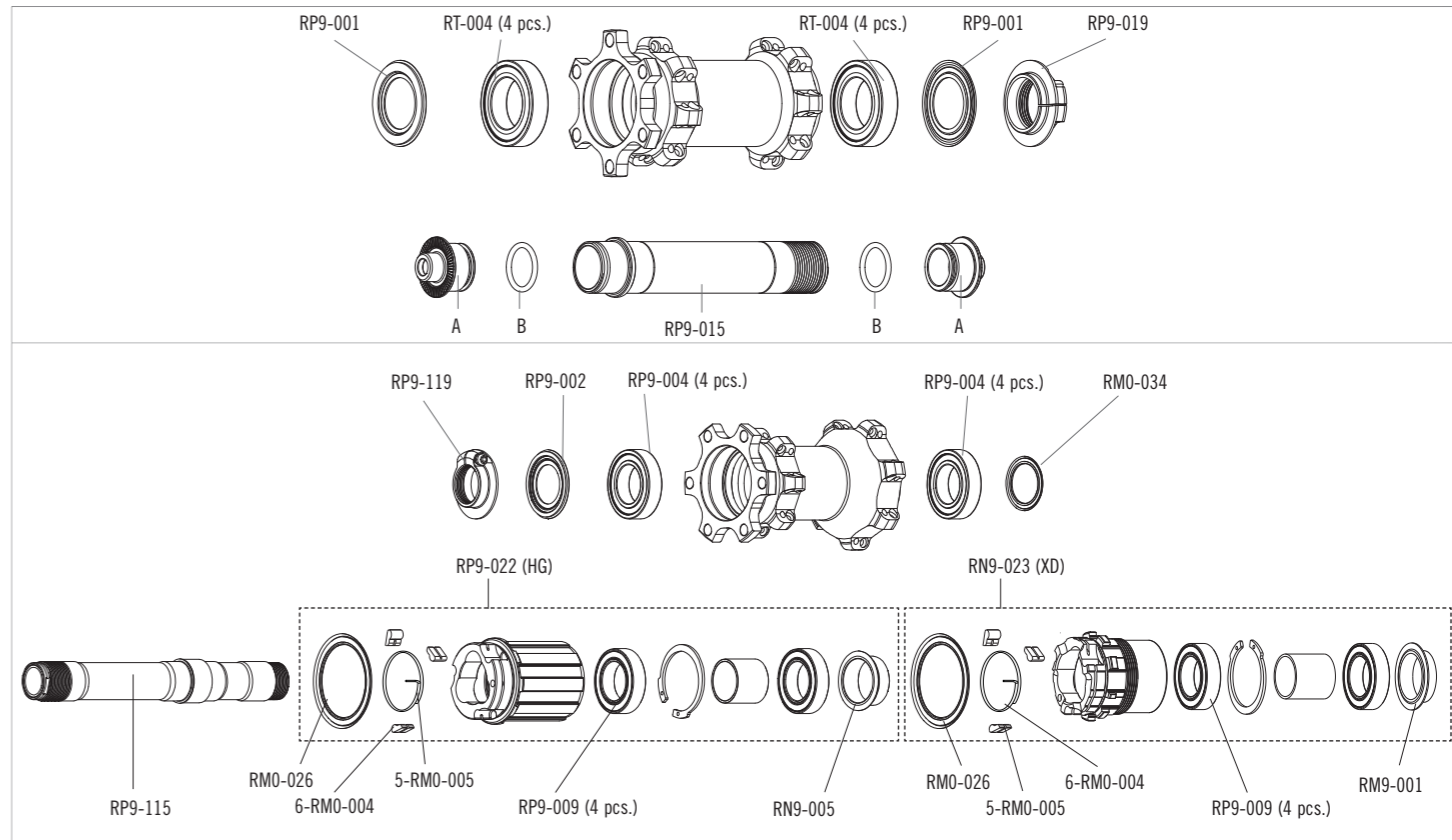

RED POWER 29 HP

6 BOLTS
front: QR/15mm ta
rear: QR/12mm ta 142-135

RIMS & SPOKES/CERCHI E RAGGI

RIM

	LABEL KIT VALVE HOLE RIM-TAPE DIAMETER	RP9-LAB17DBH (FRONT+REAR) 6,5 mm RP9-RT11 622 X 23C

SPOKES

SPOKES Front LH / Rear RH SPOKES Front RH / Rear LH NIPPLES	RP9-DS21 RP9-DS22 50-R3-N	8 spokes + 8 nipples 8 spokes + 8 nipples 50 nipples

ACCESSORIES

KIT QR	RM11-TAQR	for front wheel (2A + 2B)
KIT 15 thru-axle	KITFCFA15	for front wheel - from QR to 15mm thru axle
REAR WHEELS ADAPTERS KIT ON PAGE 140		

RED POWER 29 HP

6 BOLTS
front: QR/15mm ta
rear: QR/12mm ta 142-135

HUBS/MOZZI