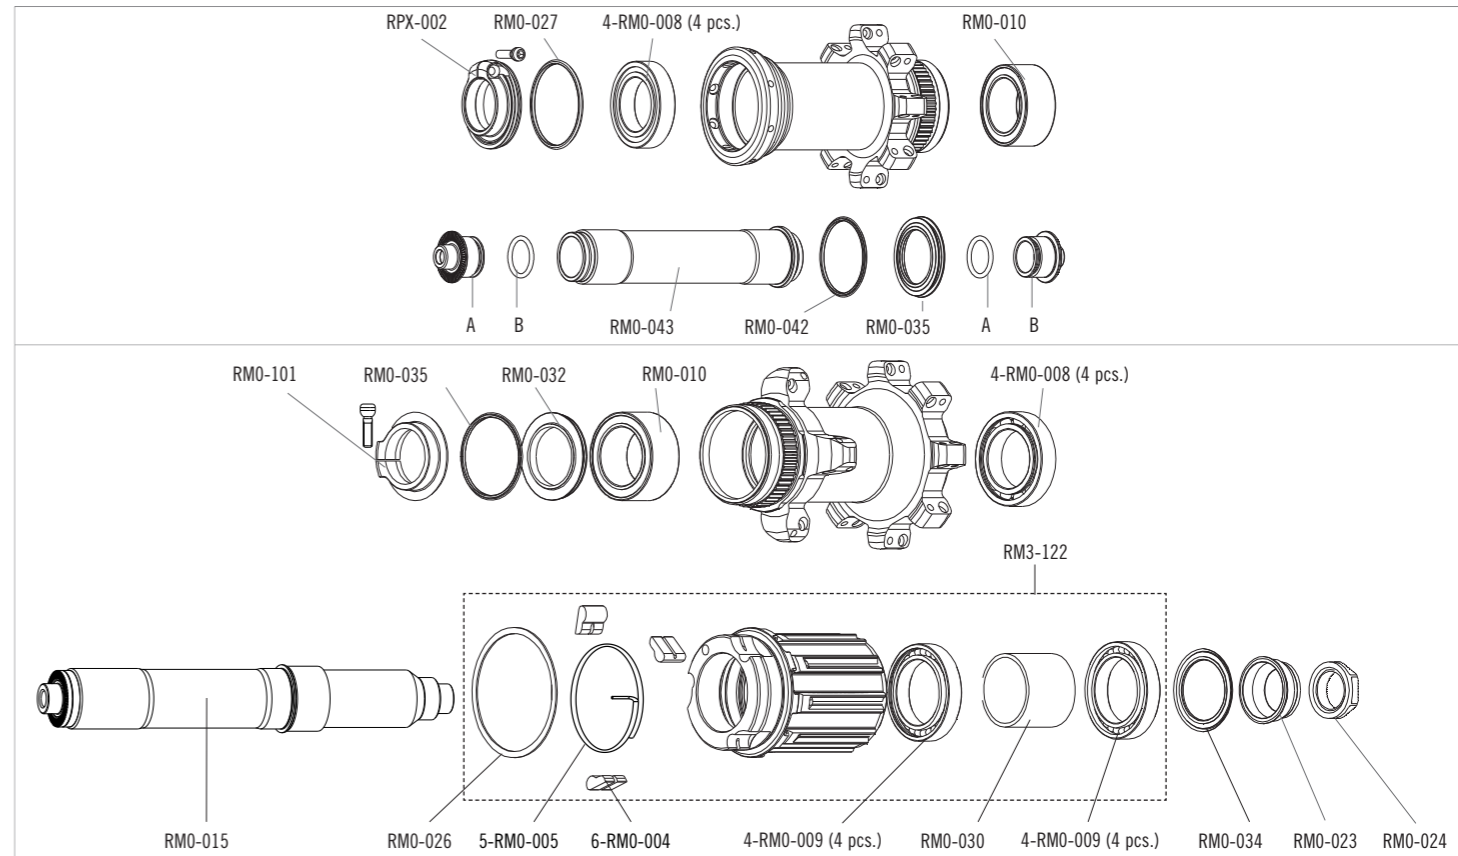

RED POWER XL

AFS
front: QR/15mm ta
rear: QR

RIMS & SPOKES/CERCHI E RAGGI

RIM

	LABEL KIT VALVE HOLE VALVE HOLE BUSHING RIM-TAPE DIAMETER	RPX-LAB12DB (FRONT+REAR) 8,5 mm RPX-015 (for valve seat reduction - 10 pcs.) RPX-RT 559 X 19C

SPOKES

SPOKES Front RH SPOKES Front LH SPOKES Rear RH SPOKES Rear LH	RPX-DS01 RPX-DS02 RPX-DS03 RMH-DS02	8 spokes + 8 nipples 8 spokes + 8 nipples 8 spokes + 8 nipples 8 spokes + 8 nipples

ACCESSORIES

KIT QR	RM11-TAQR	for front wheel (2A + 2B)
KIT 15 thru-axle	RM11-TA15	for front wheel - from QR to 15mm thru axle
AFS LOCKRING	4-M1-201	to fix the brake disc
AFS LOCKRING TOOL	UT-BB130	

RED POWER XL

AFS
front: QR/15mm ta
rear: QR

HUBS/MOZZI