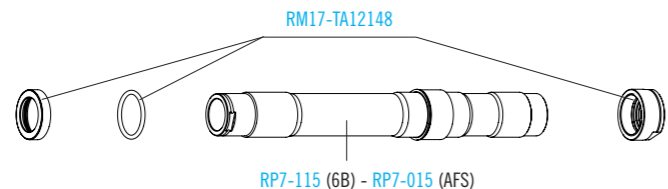

RED PASSION 3 27.5

6 BOLTS & AFS
front BOOST: HH15-110
rear BOOST: HH12-148

HUBS/MOZZI

RED PASSION 3 29

6 BOLTS & AFS

RIMS & SPOKES/CERCHI E RAGGI

RIM

	FRONT RIM	RN9F-3DR (with labels)
	REAR RIM	RN9R-3DR (with labels)
	LABEL KIT	RN9-LAB173DB (FRONT+REAR)
	VALVE HOLE	6,5 mm
	RIM SPARES KIT	RN9-014 (valve+tool, valve adapter, tubeless tape)
	DIAMETER	27.5 Tubeless ready

SPOKES

SPOKES	RN9-DS01	8 spokes + 8 nipples
NIPPLES	RN9-B	50 pcs.
TOOL	T-11	magnet-attractor insert for nipple
TOOL	T-05	nipple magnet
TOOL	T-24	spoke spanner
TOOL	T-25	spoke anti-rotation

ACCESSORIES

KIT QR	RM11-TAQR	for front wheel - from 15mm thru axle to QR (2A + 2B)
KIT 15 thru-axle	KITFCFA15	for front wheel - from QR to 15mm thru axle

REAR WHEELS ADAPTERS KIT ON PAGE 140