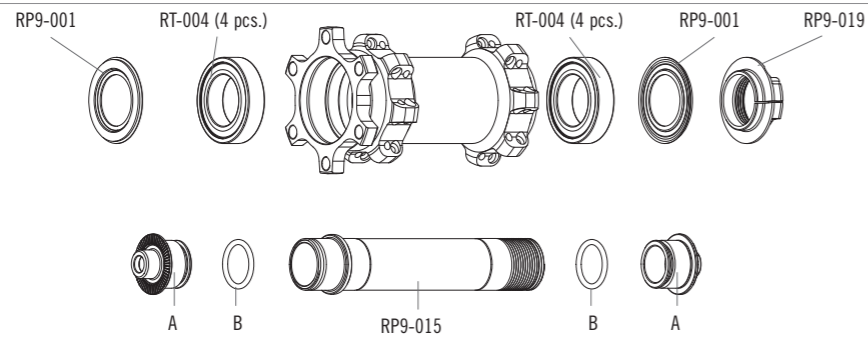

RED PASSION 3 29

6 BOLTS & AFS
front: QR/15mm ta
rear: QR/12mm ta 142-135

HUBS/MOZZI