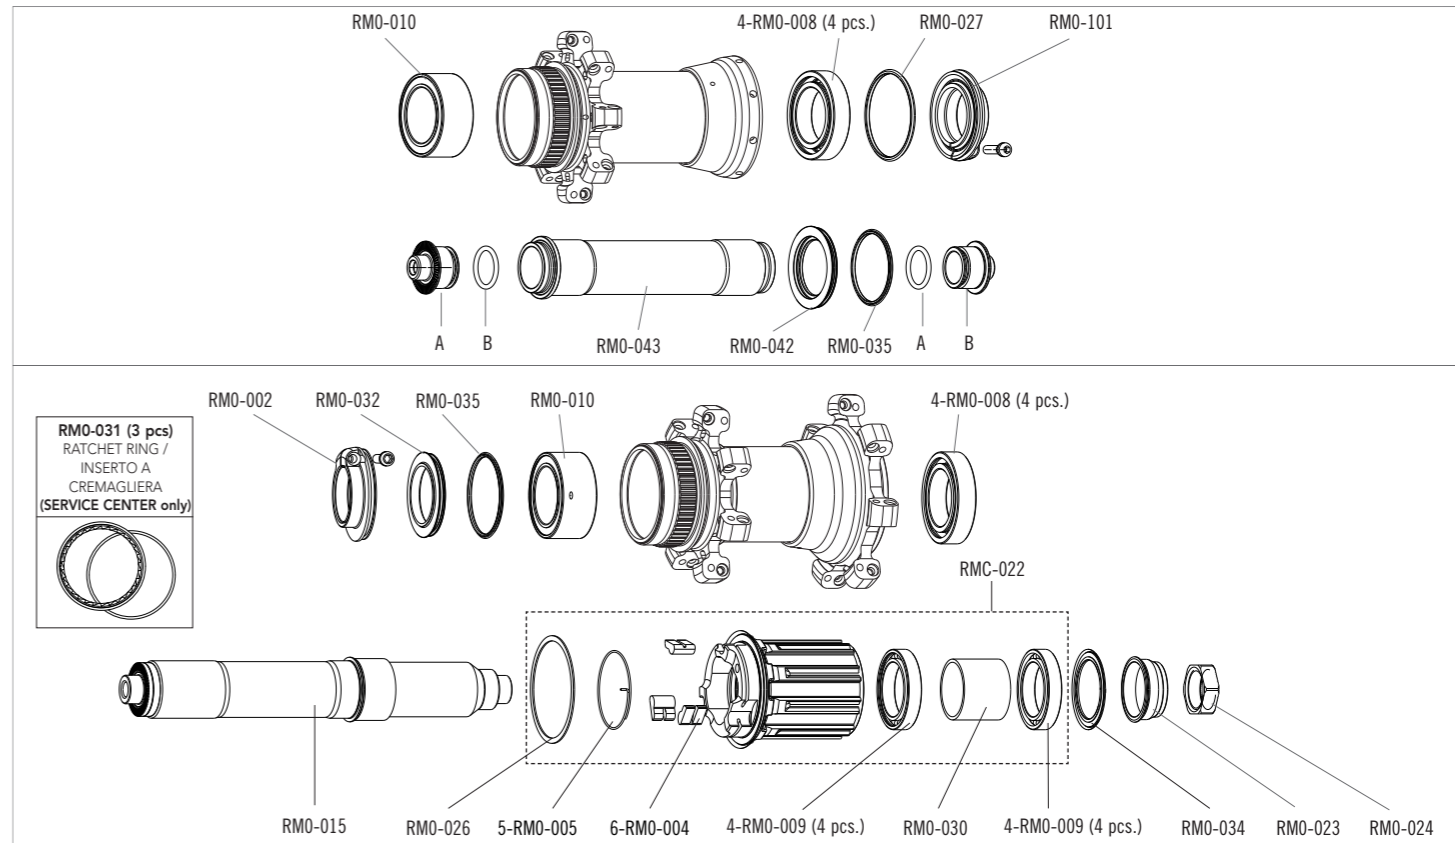

RED METAL XRP 650B

AFS
front: QR/15mm ta
rear: QR

RIMS & SPOKES/CERCHI E RAGGI

RIM

	FRONT RIM REAR RIM LABEL KIT VALVE HOLE VALVE DIAMETER	RM7F-DRB (with labels) RM7R-DRB (with labels) RM7-LAB14DB (FRONT+REAR) 6,5 mm M1-102 27,5 Tubeless

SPOKES

SPOKES Front LH / Rear RH SPOKES Front RH SPOKES Rear LH NIPPLES TOOL TOOL TOOL	RM7-DS01 RM7-DS02 RM7-DS03 RM9-R T-11 T-05 T-18	8 spokes + 8 nipples 8 spokes + 8 nipples 8 spokes + 8 nipples 10 pcs magnet-attractor insert for nipple nipple-guide magnet spoke spanner

ACCESSORIES

KIT QR	RM11-TAQR	for front wheel (2A + 2B)
KIT 15 thru-axle	RM11-TA15	for front wheel - from QR to 15mm thru axle
AFS LOCKRING	4-M1-201	to fix the brake disc
AFS LOCKRING TOOL	UT-BB130	

RED METAL XRP 650B

AFS
front: QR/15mm ta
rear: QR

HUBS/MOZZI