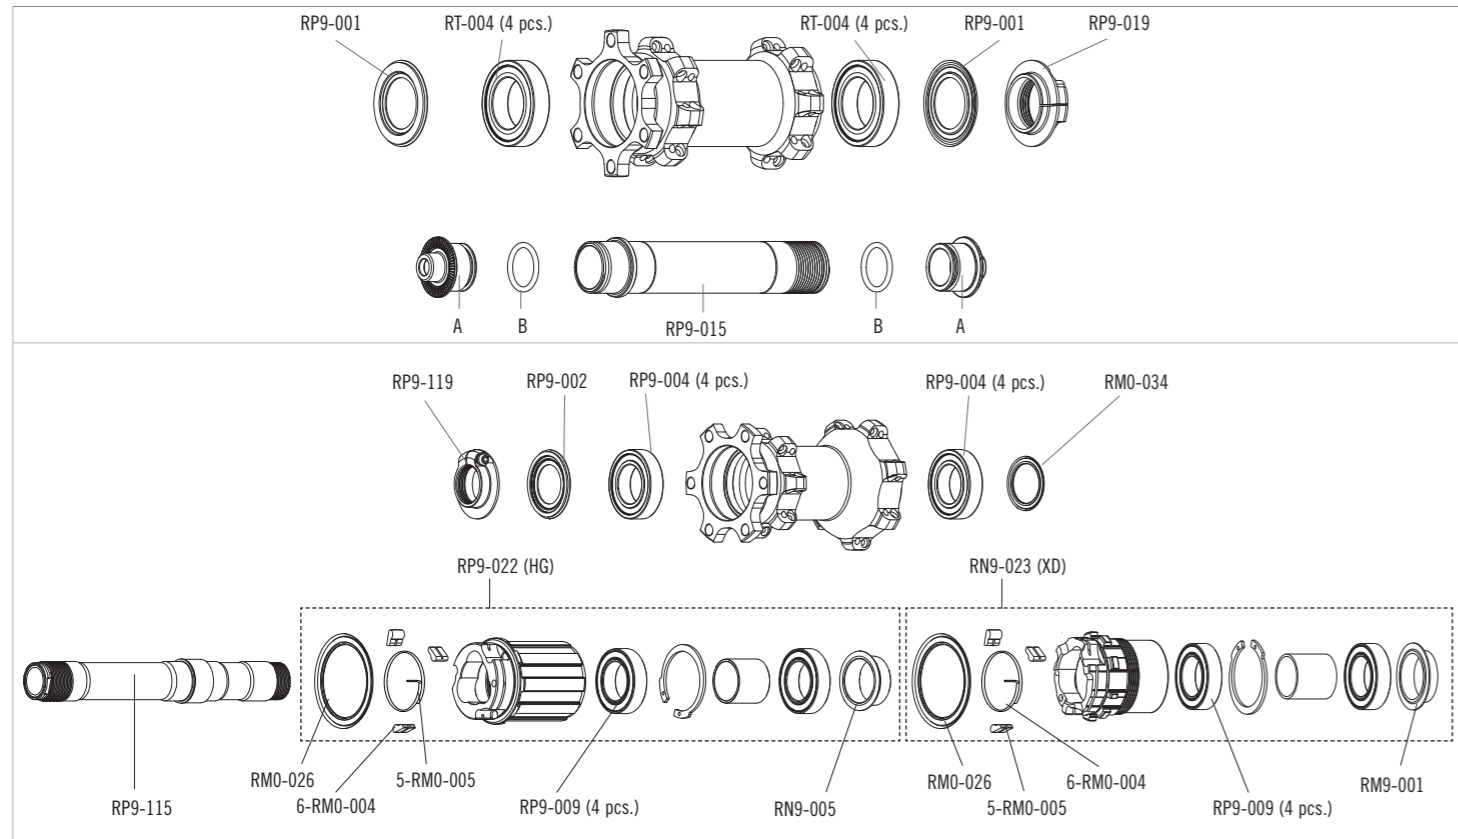

RED PASSION 3 27.5

6 BOLTS & AFS
front: QR/15mm ta
rear: QR/12mm ta 142-135

HUBS/MOZZI

RED PASSION 3 27.5

6 BOLTS & AFS
front BOOST: HH15-110
rear BOOST: HH12-148

RIMS & SPOKES/CERCHI E RAGGI

RIM

	FRONT RIM REAR RIM LABEL KIT VALVE HOLE RIM SPARES KIT DIAMETER	RN7F-3DR (with labels) RN7R-3DR (with labels) RN7-LAB173DB (FRONT+REAR) 6,5 mm RN9-014 (valve+tool, valve adapter, tubeless tape) 27.5 Tubeless ready

SPOKES

SPOKES NIPPLES TOOL TOOL TOOL TOOL	RN7-DS01 RN9-B T-11 T-05 T-24 T-25	8 spokes + 8 nipples 50 pcs. magnet-attractor insert for nipple nipple magnet spoke spanner spoke anti-rotation