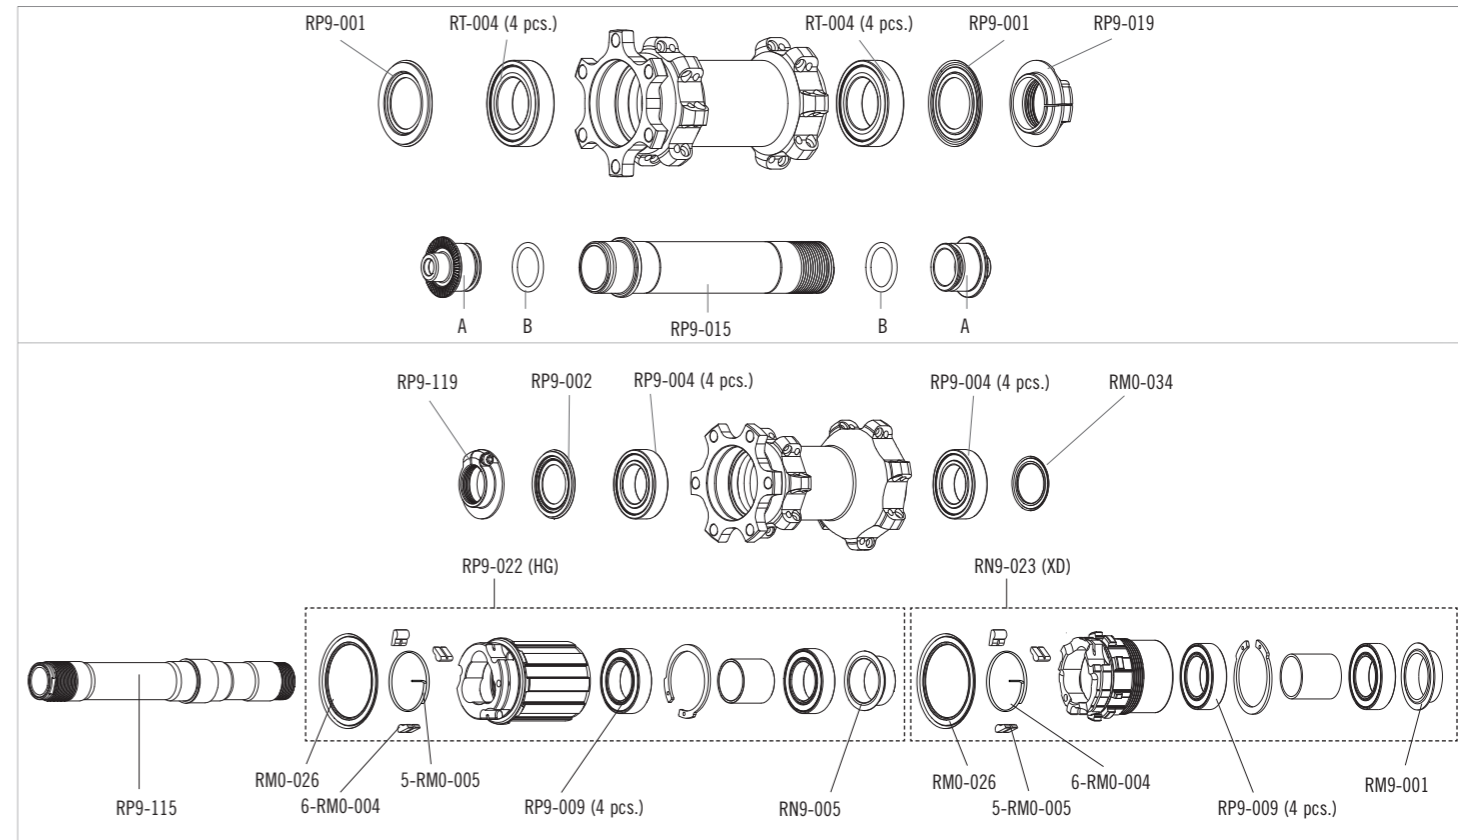

RED POWER 27.5

6 BOLTS
front: QR/15mm ta
rear: QR/12mm ta 142-135

RIMS & SPOKES/CERCHI E RAGGI

RIM

	LABEL KIT VALVE HOLE RIM-TAPE DIAMETER	RP7-LAB17DB (FRONT+REAR) 6,5 mm RP7-RT01 584 X 23C

SPOKES

SPOKES Front LH / Rear RH SPOKES Front RH / Rear LH NIPPLES	RP7-DS13 RP7-DS04 50-R3-N	8 spokes + 8 nipples 8 spokes + 8 nipples 50 nipples

ACCESSORIES

KIT QR	RM11-TAQR	for front wheel (2A + 2B)
KIT 15 thru-axle	KITFCFA15	for front wheel - from QR to 15mm thru axle
REAR WHEELS ADAPTERS KIT ON PAGE 140		

RED POWER 27.5

6 BOLTS
front: QR/15mm ta
rear: QR/12mm ta 142-135

HUBS/MOZZI