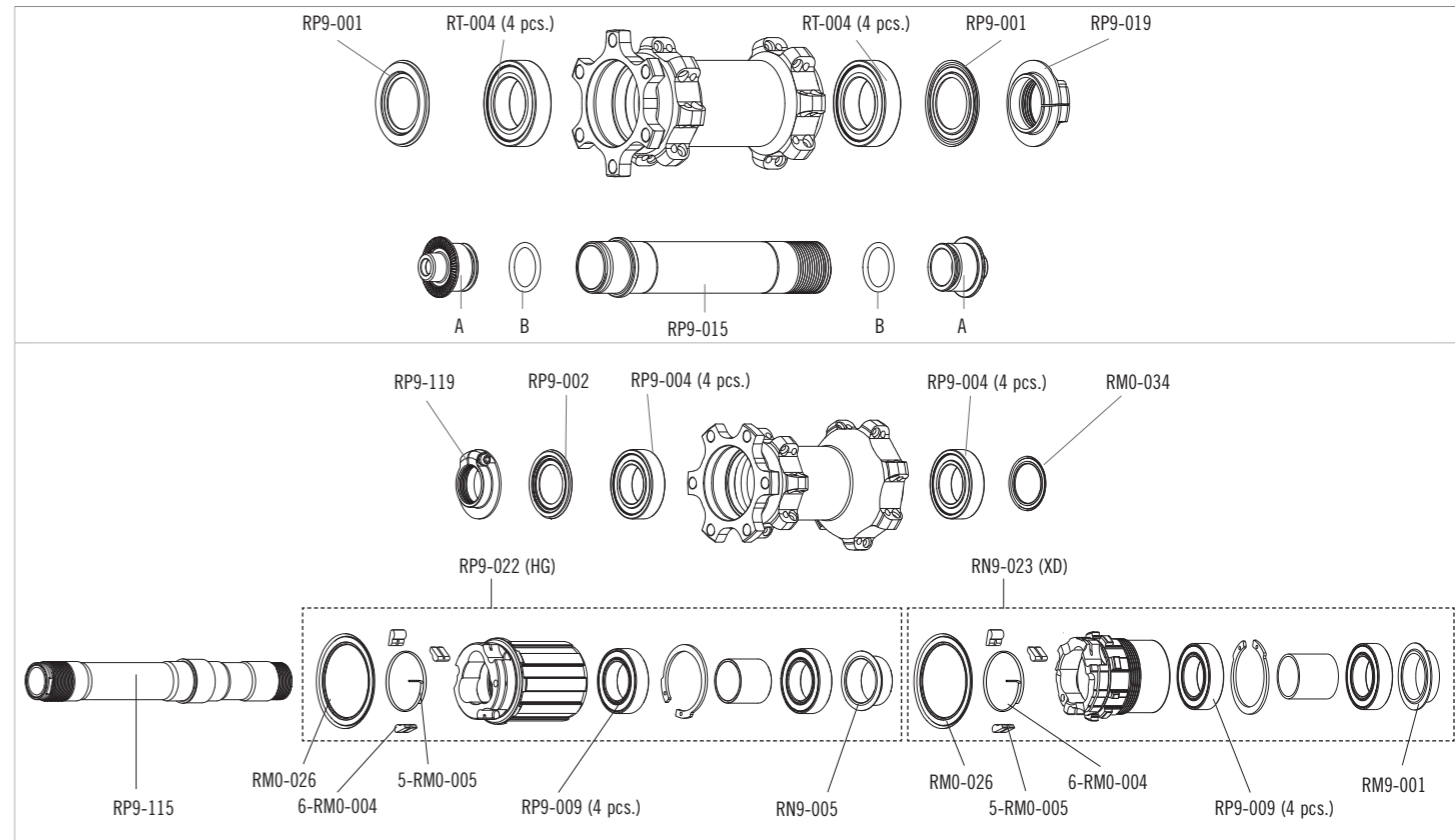

RED POWER 29

6 BOLTS
front: QR/15mm ta
rear: QR/12mm ta 142-135

HUBS/MOZZI

RED POWER 29

AFS
front: QR/15mm ta
rear: QR/12mm ta 142-135

RIMS & SPOKES/CERCHI E RAGGI

RIM

	<p>LABEL KIT VALVE HOLE RIM-TAPE DIAMETER</p>	<p>RP9-LAB17DB (FRONT+REAR) 6,5 mm RP9-RT11 622 X 23C</p>
---	---	---