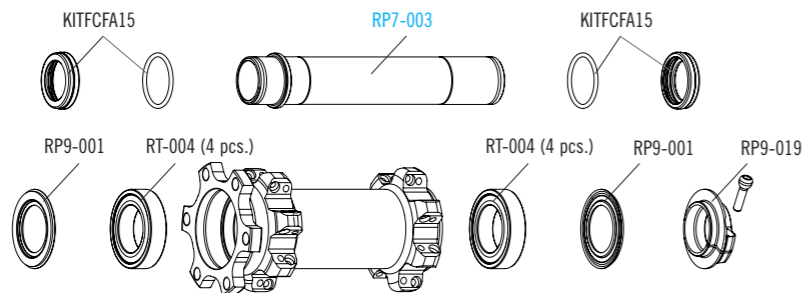

RED PASSION 3 27.5

6 BOLTS & AFS
front BOOST: HH15-110
rear BOOST: HH12-148

HUBS/MOZZI

RED PASSION 3 29

6 BOLTS & AFS

RIMS & SPOKES/CERCHI E RAGGI

RIM

	FRONT RIM	RN9F-3DR (with labels)
	REAR RIM	RN9R-3DR (with labels)
	LABEL KIT	RN9-LAB173DB (FRONT+REAR)
	VALVE HOLE	6,5 mm
	RIM SPARES KIT	RN9-014 (valve+tool, valve adapter, tubeless tape)
	DIAMETER	27.5 Tubeless ready

SPOKES

SPOKES	RN9-DS01	8 spokes + 8 nipples
NIPPLES	RN9-B	50 pcs.
TOOL	T-11	magnet-attractor insert for nipple
TOOL	T-05	nipple magnet
TOOL	T-24	spoke spanner
TOOL	T-25	spoke anti-rotation

ACCESSORIES

KIT QR	RM11-TAQR	for front wheel - from 15mm thru axle to QR (2A + 2B)
KIT 15 thru-axle	KITFCFA15	for front wheel - from QR to 15mm thru axle

REAR WHEELS ADAPTERS KIT ON PAGE 140