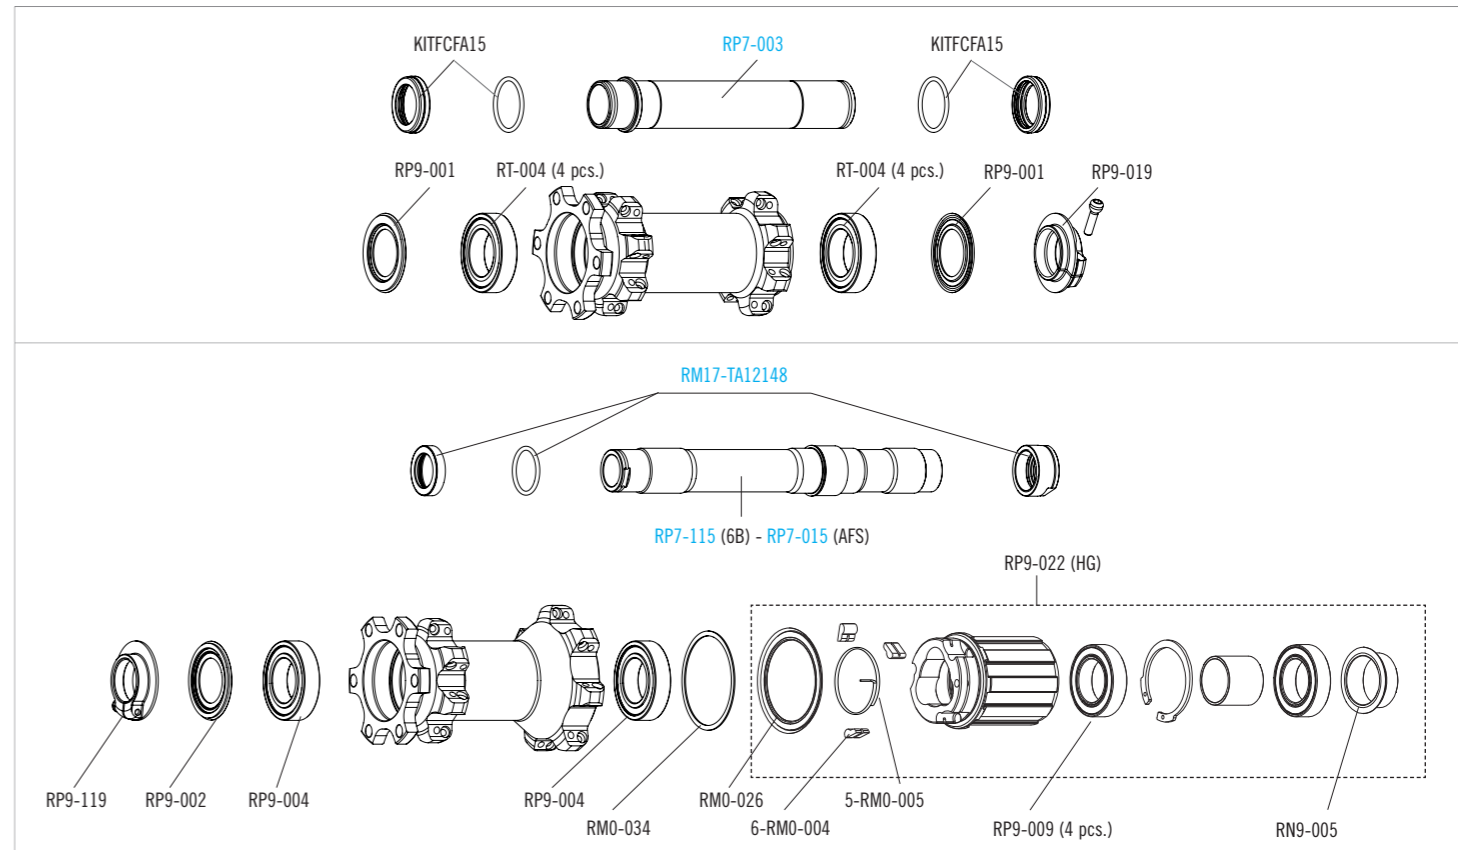

RED POWER 27.5

6 BOLTS & AFS
front BOOST: HH15-110
rear BOOST: HH12-148

RIMS & SPOKES/CERCHI E RAGGI

RIM

	LABEL KIT VALVE HOLE RIM-TAPE DIAMETER	RP7-LAB17DB (FRONT+REAR) 6,5 mm RP7-RT01 584 X 23C

SPOKES

SPOKES Front LH / Rear RH SPOKES Front RH / Rear LH NIPPLES	RP7-DS23 RP7-DS04 50-R3-N	8 spokes + 8 nipples 8 spokes + 8 nipples 50 nipples

RED POWER 27.5

6 BOLTS & AFS
front BOOST: HH15-110
rear BOOST: HH12-148

HUBS/MOZZI