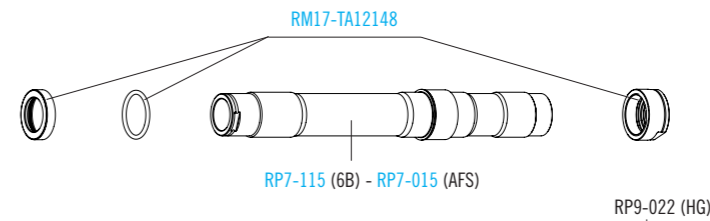

REAR WHEELS ADAPTERS KIT ON PAGE 140

RED PASSION 3 29

6 BOLTS & AFS
front: QR/15mm ta
rear: QR/12mm ta 142-135

HUBS/MOZZI

RED PASSION 3 29

6 BOLTS & AFS
front BOOST: HH15-110
rear BOOST: HH12-148

HUBS/MOZZI