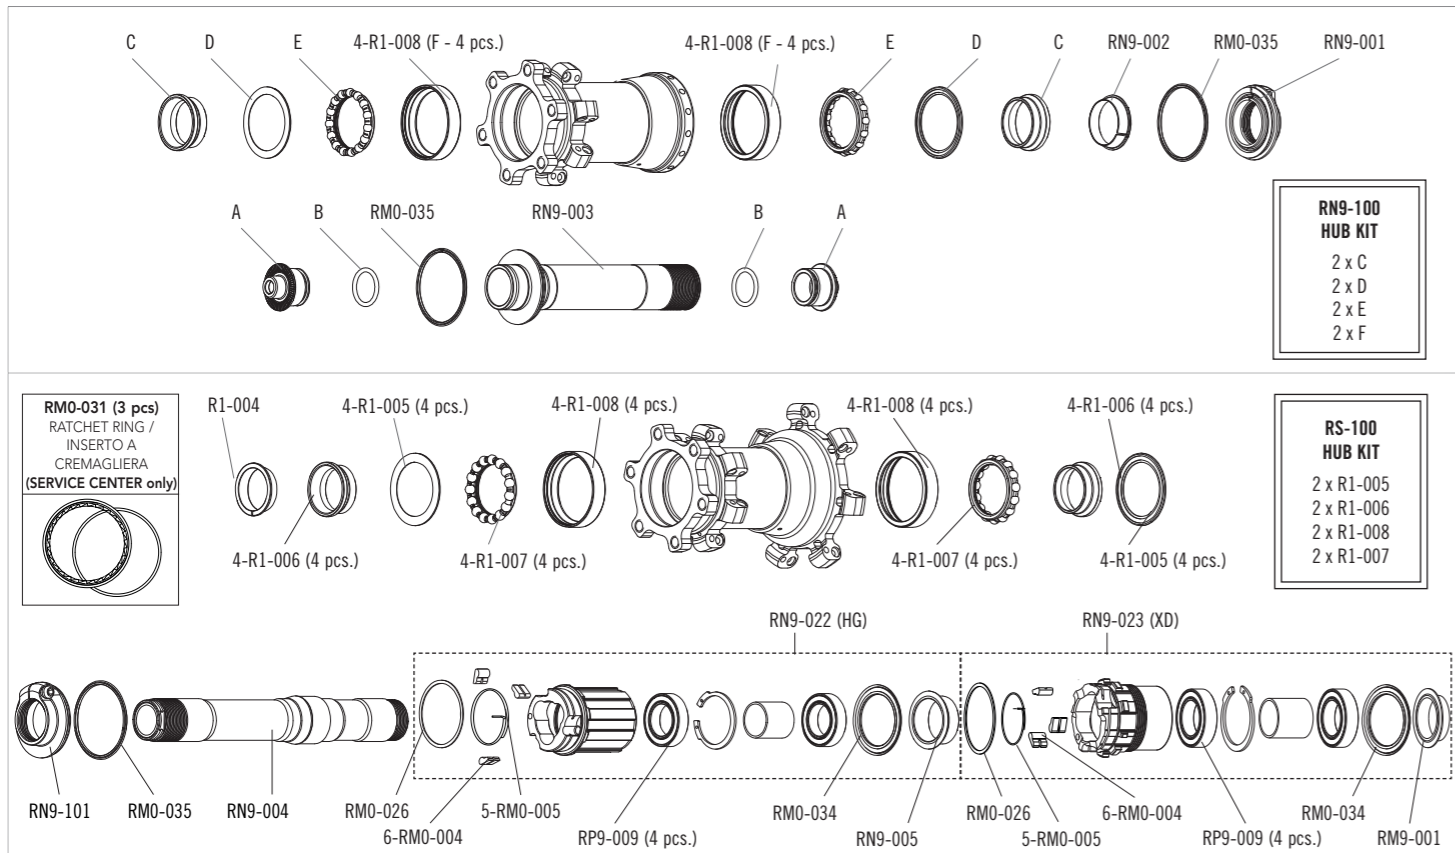

RED PASSION 27.5

6 BOLTS
front: QR / 15mm ta
rear: QR / 12 mm ta

HUBS/MOZZI

RED PASSION 27.5

AFS
front: QR / 15mm ta
rear: QR / 12 mm ta

RIMS & SPOKES/CERCHI E RAGGI

RIM

	FRONT RIM	RN7F-DR (with labels)
	REAR RIM	RN7R-DR (with labels)
	VALVE HOLE	6,5 mm
	RIM SPARES KIT	RN9-014 (valve+tool, valve adapter, tubeless tape)
	DIAMETER	27.5 Tubeless ready

SPOKES

SPOKES Front RH	RN7F-DSR	8 spokes + 8 nipples
SPOKES Front LH	RN7F-DSL	8 spokes + 8 nipples
SPOKES Rear	RN7R-DS	8 spokes + 8 nipples
NIPPLES	RN9-B	50 pcs.
TOOL	T-11	magnet-attractor insert for nipple
TOOL	T-05	nipple magnet
TOOL	T-24	spoke spanner
TOOL	T-25	spoke anti-rotation

ACCESSORIES

AFS LOCKRING	4-M1-201	to fix the brake disc
AFS LOCKRING TOOL	UT-BB130	
KIT QR	RM11-TAQR	for front wheel - from 15mm thru axle to QR (2A + 2B)
KIT 15 thru-axle	KITFCFA15	for front wheel - from QR to 15mm thru axle

REAR WHEELS ADAPTERS KIT ON PAGE 140