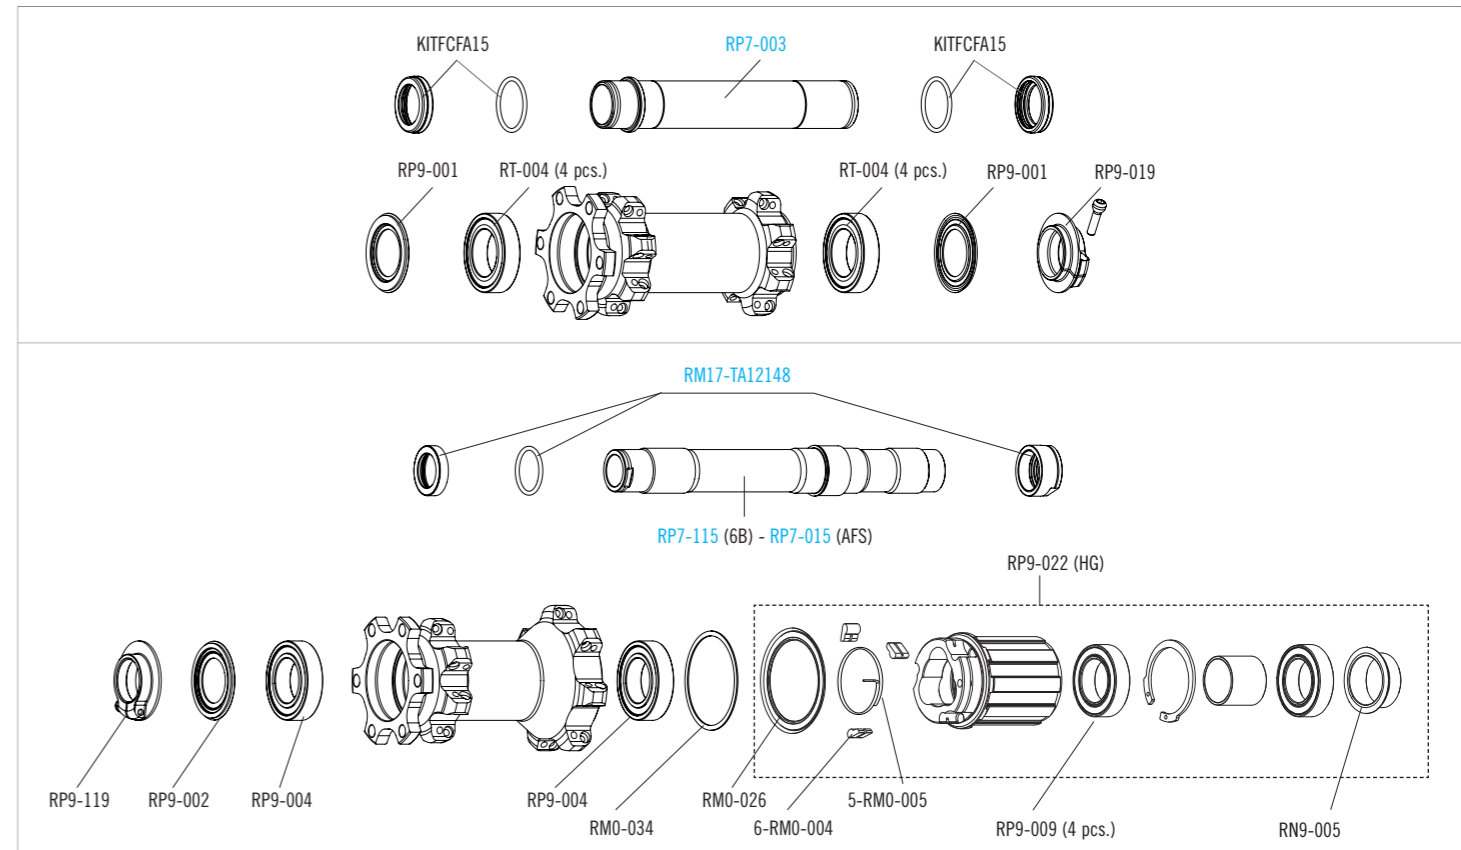

RED POWER 29 HP

6 BOLTS & AFS
front BOOST: HH15-110
rear BOOST: HH12-148

RIMS & SPOKES/CERCHI E RAGGI

RIM

	LABEL KIT VALVE HOLE RIM-TAPE DIAMETER	RP9-LAB17DBH (FRONT+REAR) 6,5 mm RP9-RT11 622 X 23C

SPOKES

SPOKES Front LH / Rear RH SPOKES Front RH / Rear LH NIPPLES	RP9-DS31 RP9-DS22 50-R3-N	8 spokes + 8 nipples 8 spokes + 8 nipples 50 nipples

RED POWER 29 HP

6 BOLTS & AFS
front BOOST: HH15-110
rear BOOST: HH12-148

HUBS/MOZZI