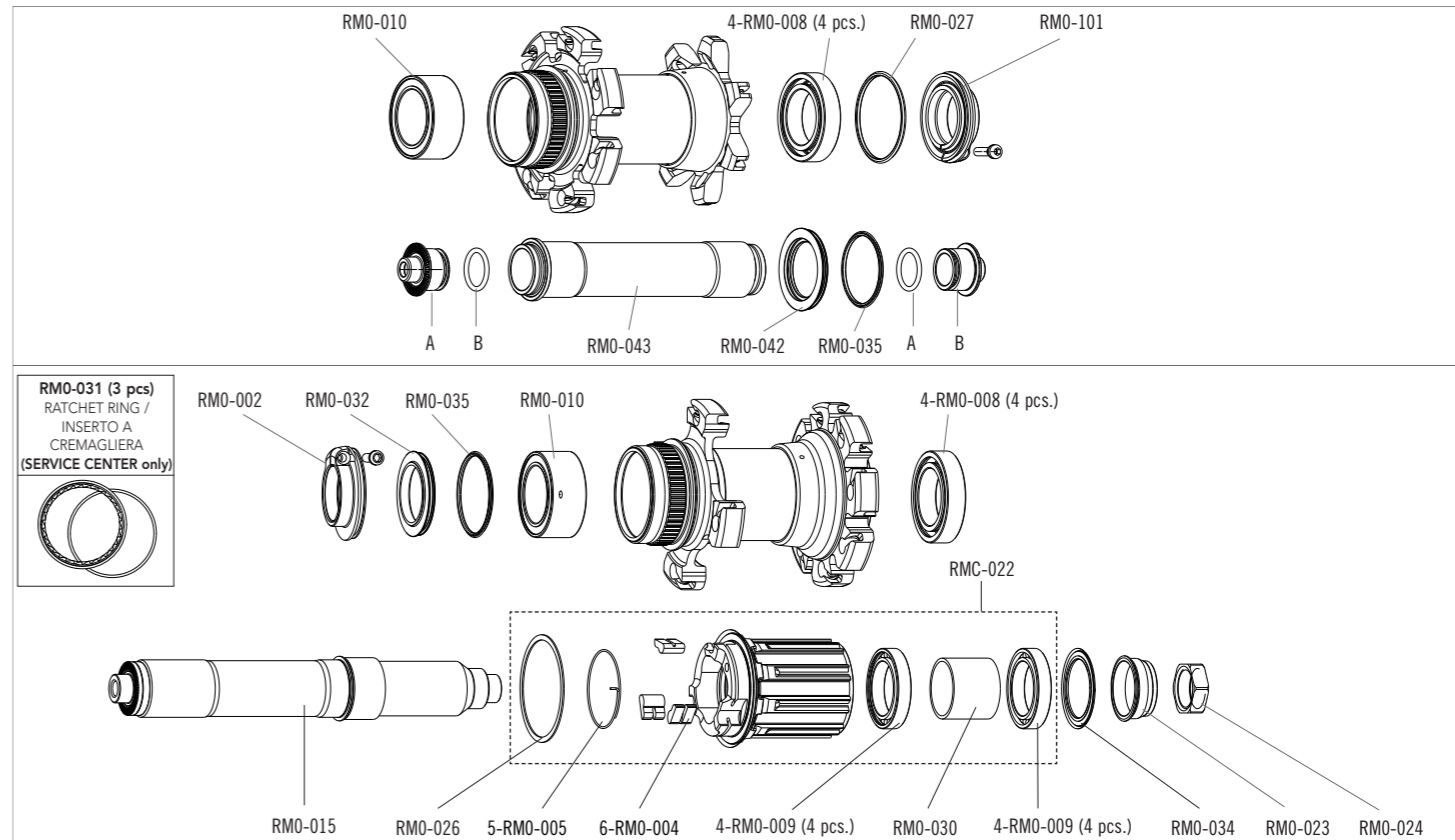

RED METAL ZERO XRP

AFS
front: QR/15mm ta
rear: QR

RIMS & SPOKES/CERCHI E RAGGI

RIM

	FRONT RIM REAR RIM LABEL KIT VALVE HOLE VALVE DIAMETER	RM0F-DRB01 (black - with labels) RM0R-DRB (black - with labels) RM0-LAB11DB (black - FRONT+REAR) 6,5 mm M1-102 26 Tubeless

SPOKES

COMPLETE FRONT KIT COMPLETE REAR KIT COMPLETE SPOKE Front RH COMPLETE SPOKE Front LH COMPLETE SPOKE Rear RH COMPLETE SPOKE Rear LH NIPPLES TOOL TOOL TOOL TOOL	RM0F-DSK01 RM0R-DSK01 RM0F-DSR01 RM0F-DSL01 RM0R-DSR01 RM0R-DSL01 RM0-B T-02 T-03 T-05 T-07	14 spokes front RH + 7 spokes front LH + 21 nipples 8 spokes rear LH + 16 spokes rear RH + 24 nipples spoke + nipple spoke + nipple spoke + nipple spoke + nipple spoke + nipple 10 pcs. spoke anti-rotation magnet-attractor insert for nipple nipple-guide magnet spoke spanner

ACCESSORIES

KIT QR	RM11-TAQR	for front wheel (2A + 2B)
KIT 15 thru-axle	RM11-TA15	for front wheel - from QR to 15mm thru axle
AFS LOCKRING	4-M1-201	to fix the brake disc
AFS LOCKRING TOOL	UT-BB130	

RED METAL ZERO XRP

AFS
front: QR/15mm ta
rear: QR

HUBS/MOZZI