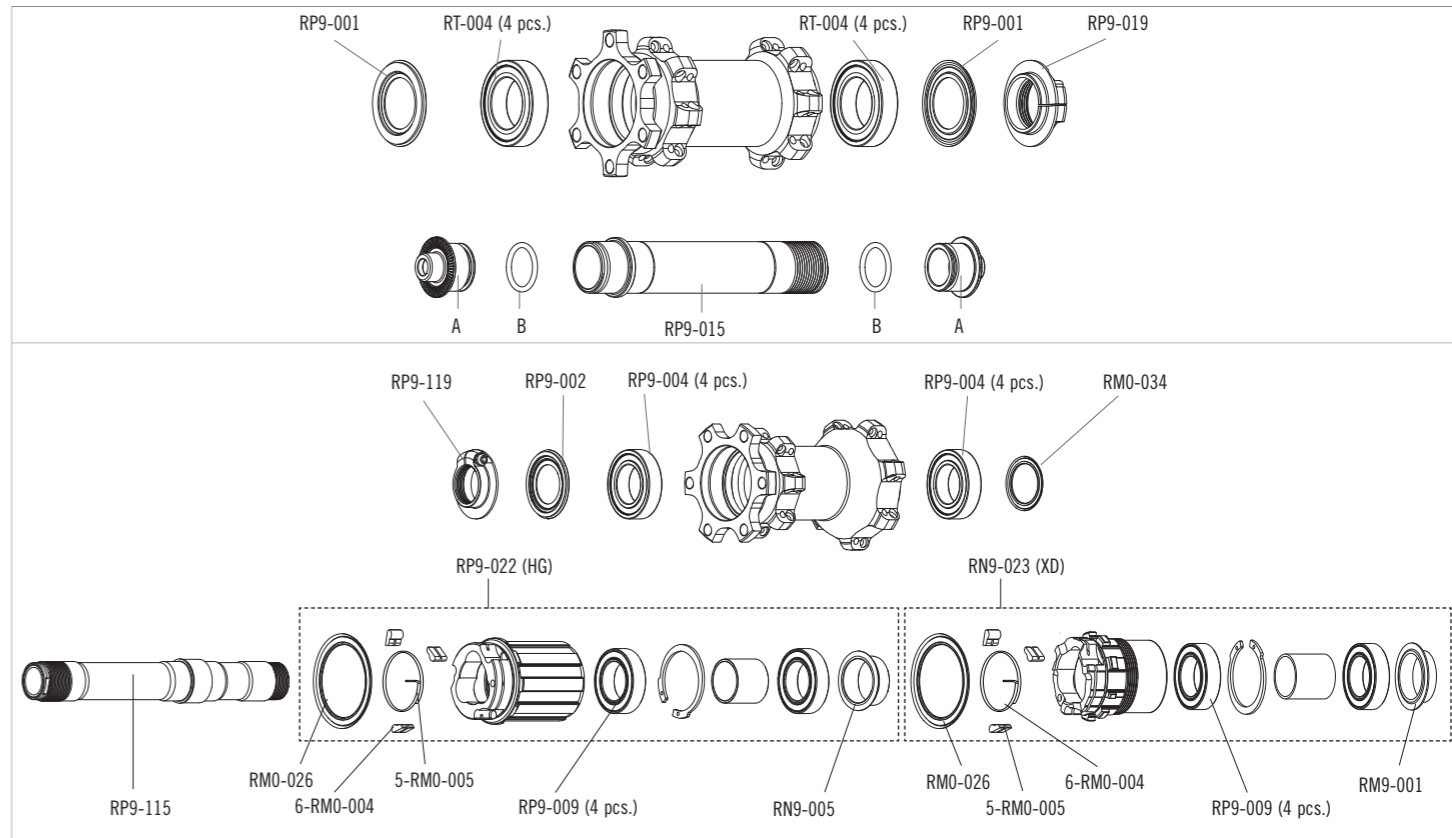

RED POWER 27.5 HP

6 BOLTS
front: QR/15mm ta
rear: QR/12mm ta 142-135

RIMS & SPOKES/CERCHI E RAGGI

RIM

	LABEL KIT VALVE HOLE RIM-TAPE DIAMETER	RP7-LAB17DBH (FRONT+REAR) 6,5 mm RP7-RT01 584 X 23C

SPOKES

SPOKES Front LH / Rear RH SPOKES Front RH / Rear LH NIPPLES	RP7-DS11 RP7-DS12 50-R3-N	8 spokes + 8 nipples 8 spokes + 8 nipples 50 nipples

ACCESSORIES

KIT QR	RM11-TAQR	for front wheel (2A + 2B)
KIT 15 thru-axle	KITFCFA15	for front wheel - from QR to 15mm thru axle
REAR WHEELS ADAPTERS KIT ON PAGE 140		

RED POWER 27.5 HP

6 BOLTS
front: QR/15mm ta
rear: QR/12mm ta 142-135

HUBS/MOZZI