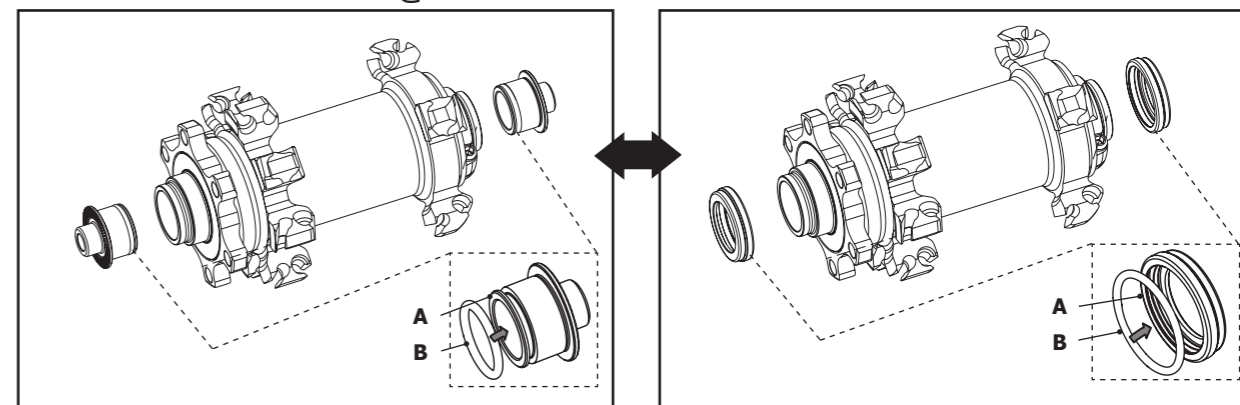

ADAPTERS FOR NON FULL COMP FRONT AXLE

QUICK RELEASE ↔ THRU-AXLE 15 mm ADAPTER

QR Ø 9mm - 100mm

Thru axle Ø 15mm - 100mm

RM11-TAQR

RM11-TA15