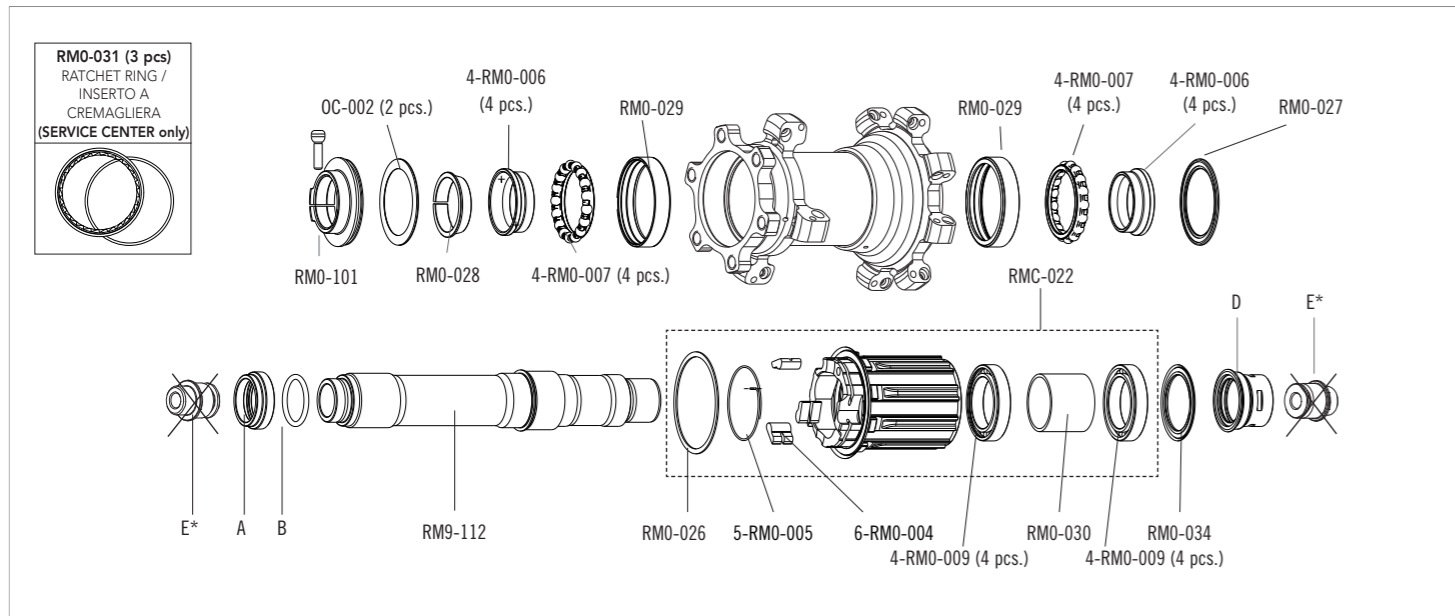

RED METAL 29 XRP

6 BOLTS
rear: 12mm ta 135/142
Shimano FW body

HUBS/MOZZI

ACCESSORIES

A+B+D (HG FW body)	135 mm O.L.D.	KIT-X12
A+B+D (HG FW body)	142 mm O.L.D.	RM11-TA12

* E - ATTENTION: this adapter is absolutely not compatible.

RED METAL 29 XRP

6 BOLTS
rear: 12mm ta 135/142
XD FW body