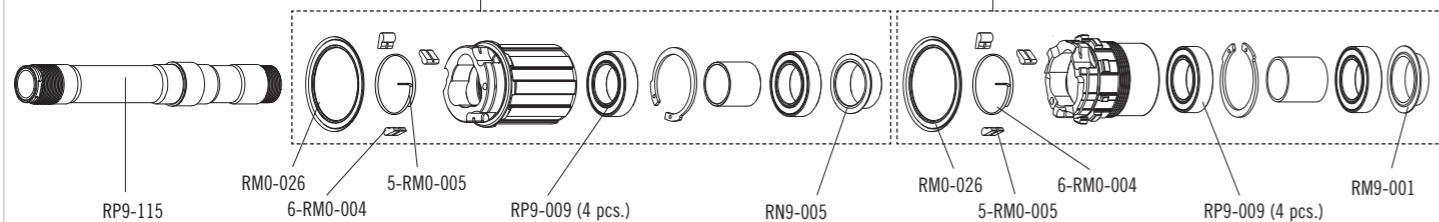

RED PASSION 3 29

6 BOLTS & AFS
front: QR/15mm ta
rear: QR/12mm ta 142-135

HUBS/MOZZI