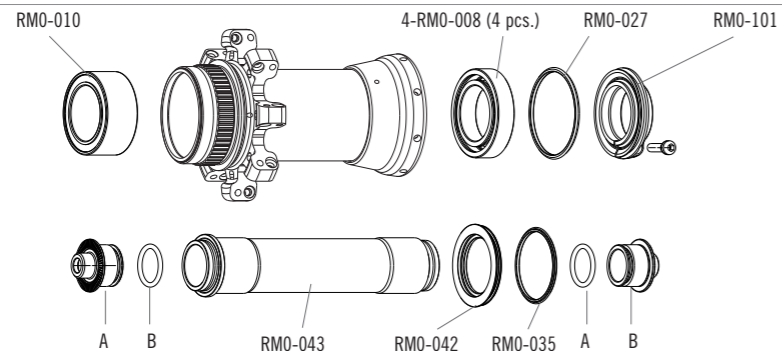

RED METAL 29 XRP

AFS
front: QR/15mm ta
rear: QR

HUBS/MOZZI

RED METAL 29 XRP

6 BOLTS

rear: 12mm ta 135/142

RIMS & SPOKES/CERCHI E RAGGI

RIM

	REAR RIM LABEL KIT VALVE HOLE VALVE DIAMETER	RM9R-DRB (with labels) RM9-LAB13DB (FRONT+REAR) 6,5 mm M1-102 29 Tubeless

SPOKES

SPOKES Rear NIPPLES TOOL TOOL TOOL	RM9R-DS01 RM9-R T-11 T-05 T-18	8 spokes + 8 nipples 10 pcs magnet-attractor insert for nipple nipple-guide magnet spoke spanner