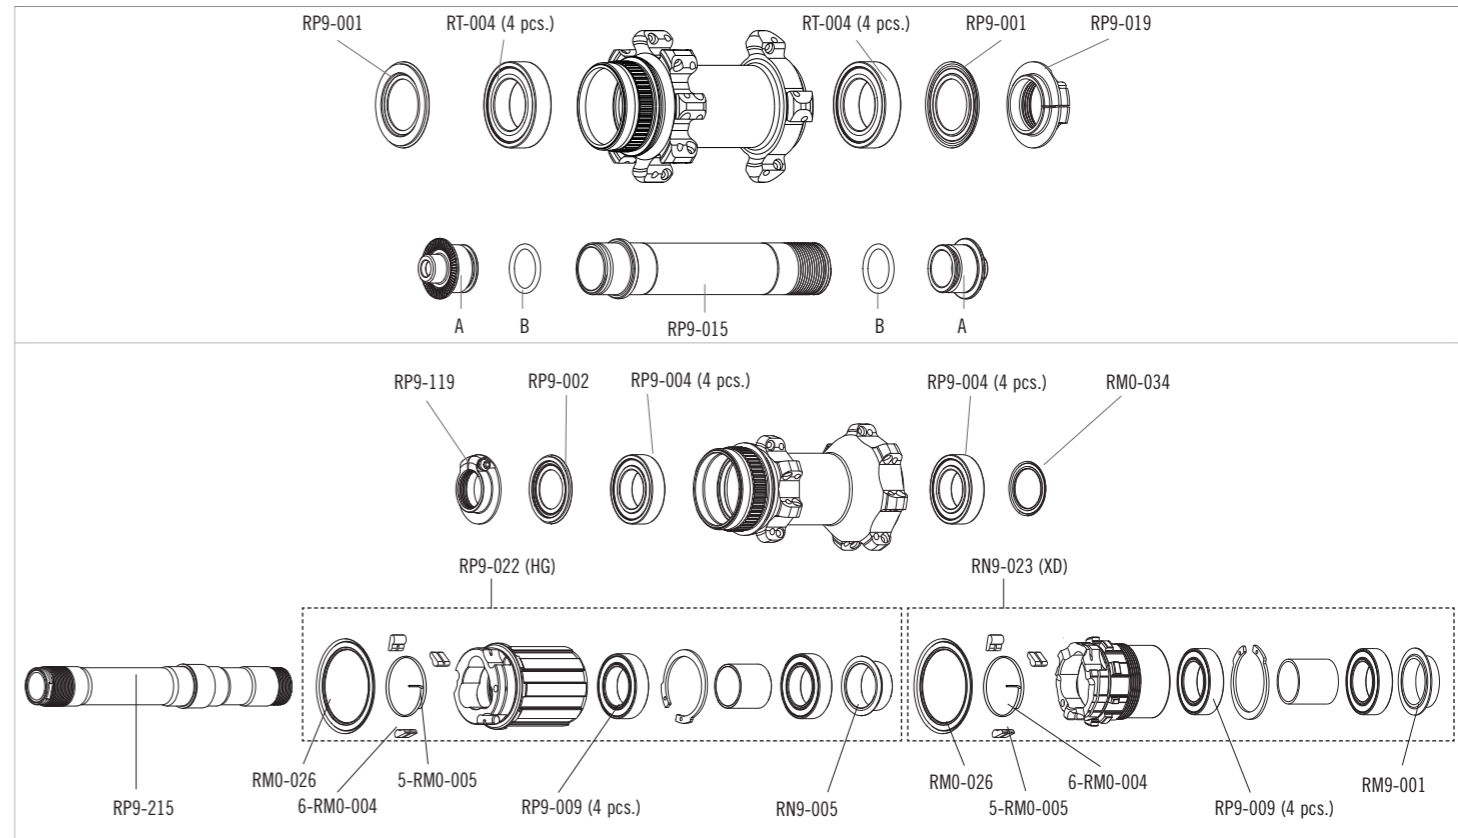

RED POWER 29 HP

AFS
front: QR/15mm ta
rear: QR/12mm ta 142-135

RIMS & SPOKES/CERCHI E RAGGI

RIM

	LABEL KIT VALVE HOLE RIM-TAPE DIAMETER	RP9-LAB17DBH (FRONT+REAR) 6,5 mm RP9-RT11 622 X 23C

SPOKES

SPOKES Front LH / Rear RH SPOKES Front RH / Rear LH NIPPLES	RP9-DS21 RP9-DS22 50-R3-N	8 spokes + 8 nipples 8 spokes + 8 nipples 50 nipples

ACCESSORIES

AFS LOCKRING	4-M1-201	to fix the brake disc
AFS LOCKRING TOOL	UT-BB130	
KIT QR	RM11-TAQR	for front wheel (2A + 2B)
KIT 15 thru-axle	KITFCFA15	for front wheel - from QR to 15mm thru axle

REAR WHEELS ADAPTERS KIT ON PAGE 140

RED POWER 29 HP

AFS
front: QR/15mm ta
rear: QR/12mm ta 142-135

HUBS/MOZZI