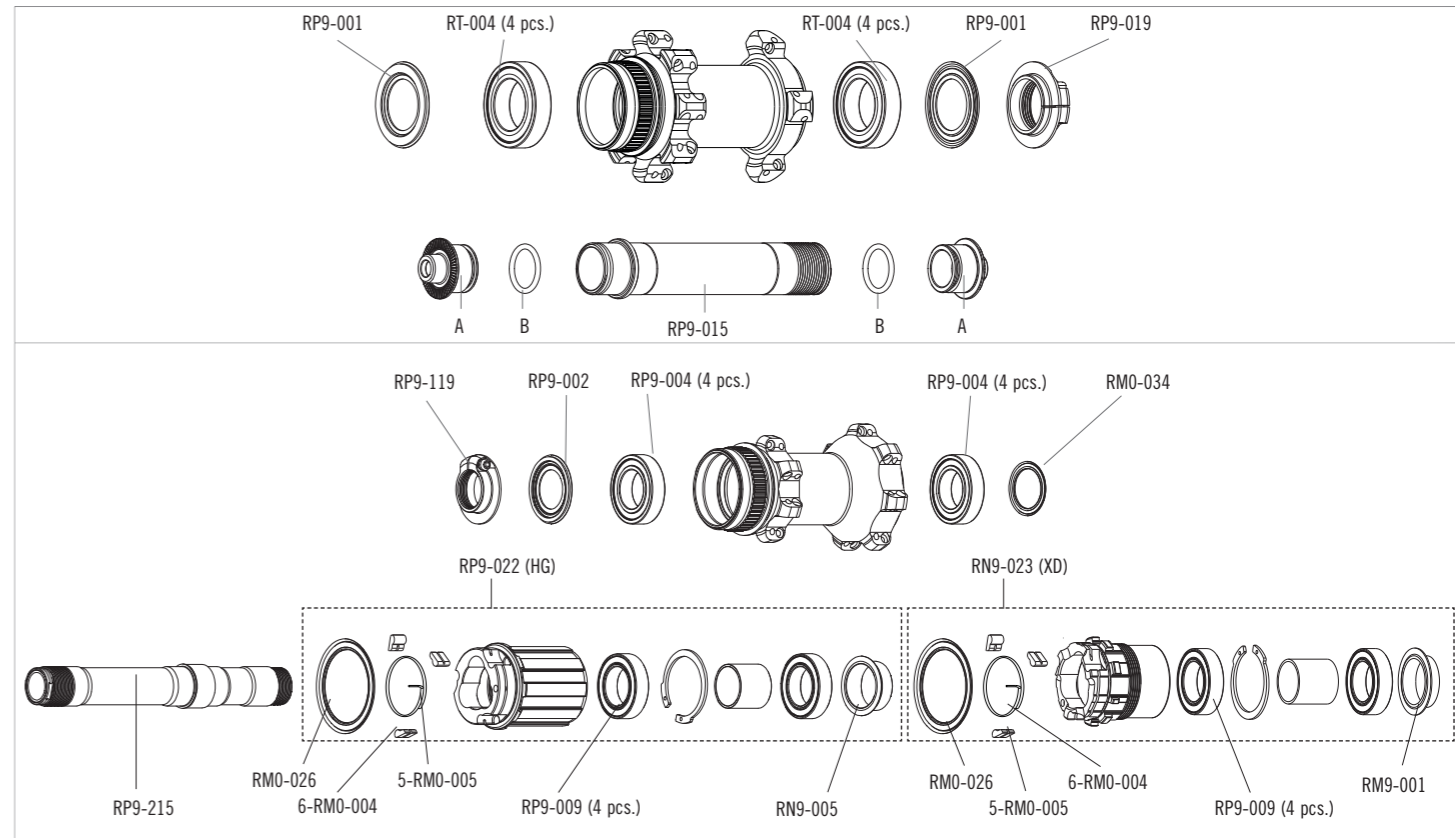

RED POWER 27.5

AFS
front: QR/15mm ta
rear: QR/12mm ta 142-135

RIMS & SPOKES/CERCHI E RAGGI

RIM

	LABEL KIT VALVE HOLE RIM-TAPE DIAMETER	RP7-LAB17DB (FRONT+REAR) 6,5 mm RP7-RT01 584 X 23C

SPOKES

SPOKES Front LH / Rear RH SPOKES Front RH / Rear LH NIPPLES	RP7-DS13 RP7-DS04 50-R3-N	8 spokes + 8 nipples 8 spokes + 8 nipples 50 nipples

ACCESSORIES

AFS LOCKRING	4-M1-201	to fix the brake disc
AFS LOCKRING TOOL	UT-BB130	
KIT QR	RM11-TAQR	for front wheel (2A + 2B)
KIT 15 thru-axle	KITFCFA15	for front wheel - from QR to 15mm thru axle

REAR WHEELS ADAPTERS KIT ON PAGE 140

RED POWER 27.5

AFS
front: QR/15mm ta
rear: QR/12mm ta 142-135

HUBS/MOZZI