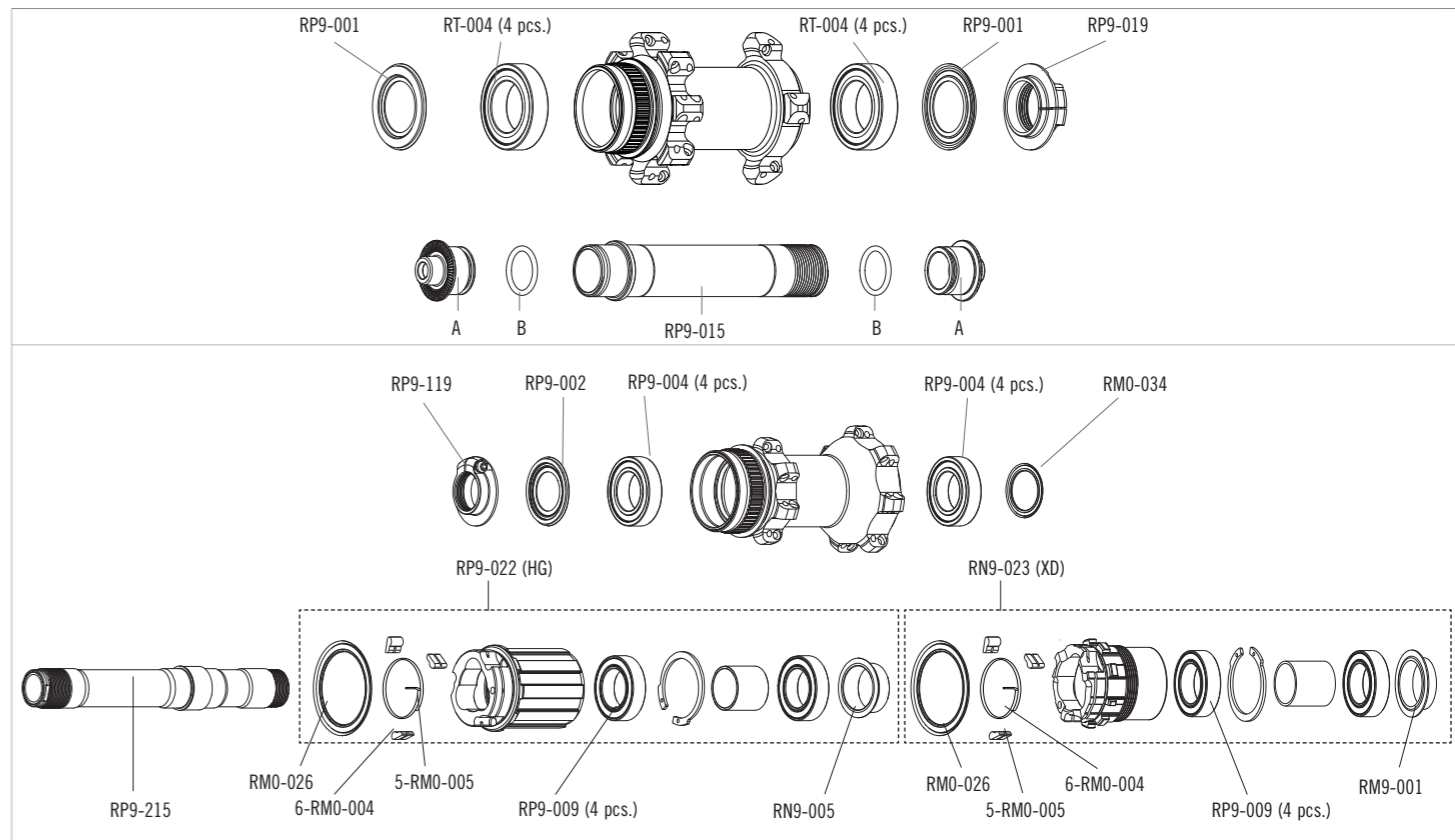

RED POWER 29

AFS
front: QR/15mm ta
rear: QR/12mm ta 142-135

RIMS & SPOKES/CERCHI E RAGGI

RIM

	LABEL KIT VALVE HOLE RIM-TAPE DIAMETER	RP9-LAB17DB (FRONT+REAR) 6,5 mm RP9-RT11 622 X 23C

SPOKES

SPOKES Front LH / Rear RH SPOKES Front RH / Rear LH NIPPLES	RP9-DS13 RP9-DS14 50-R3-N	8 spokes + 8 nipples 8 spokes + 8 nipples 50 nipples

ACCESSORIES

AFS LOCKRING	4-M1-201	to fix the brake disc
AFS LOCKRING TOOL	UT-BB130	
KIT QR	RM11-TAQR	for front wheel (2A + 2B)
KIT 15 thru-axle	KITFCFA15	for front wheel - from QR to 15mm thru axle

REAR WHEELS ADAPTERS KIT ON PAGE 140

RED POWER 29

AFS
front: QR/15mm ta
rear: QR/12mm ta 142-135

HUBS/MOZZI