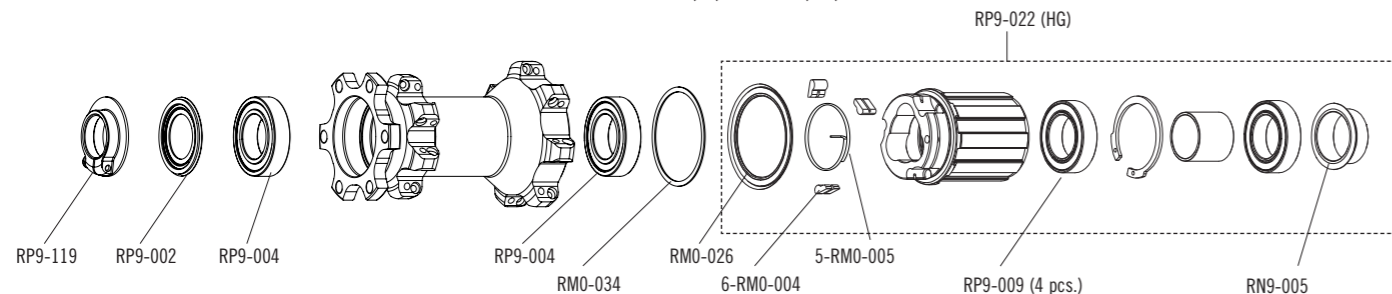

RED PASSION 3 27.5

6 BOLTS & AFS
front BOOST: HH15-110
rear BOOST: HH12-148

HUBS/MOZZI

RED PASSION 3 29

6 BOLTS & AFS

RIMS & SPOKES/CERCHI E RAGGI

RIM

	FRONT RIM	RN9F-3DR (with labels)
	REAR RIM	RN9R-3DR (with labels)
	LABEL KIT	RN9-LAB173DB (FRONT+REAR)
	VALVE HOLE	6,5 mm
	RIM SPARES KIT	RN9-014 (valve+tool, valve adapter, tubeless tape)
	DIAMETER	27.5 Tubeless ready

SPOKES

SPOKES	RN9-DS01	8 spokes + 8 nipples
NIPPLES	RN9-B	50 pcs.
TOOL	T-11	magnet-attractor insert for nipple
TOOL	T-05	nipple magnet
TOOL	T-24	spoke spanner
TOOL	T-25	spoke anti-rotation

ACCESSORIES

KIT QR	RM11-TAQR	for front wheel - from 15mm thru axle to QR (2A + 2B)
KIT 15 thru-axle	KITFCFA15	for front wheel - from QR to 15mm thru axle

REAR WHEELS ADAPTERS KIT ON PAGE 140