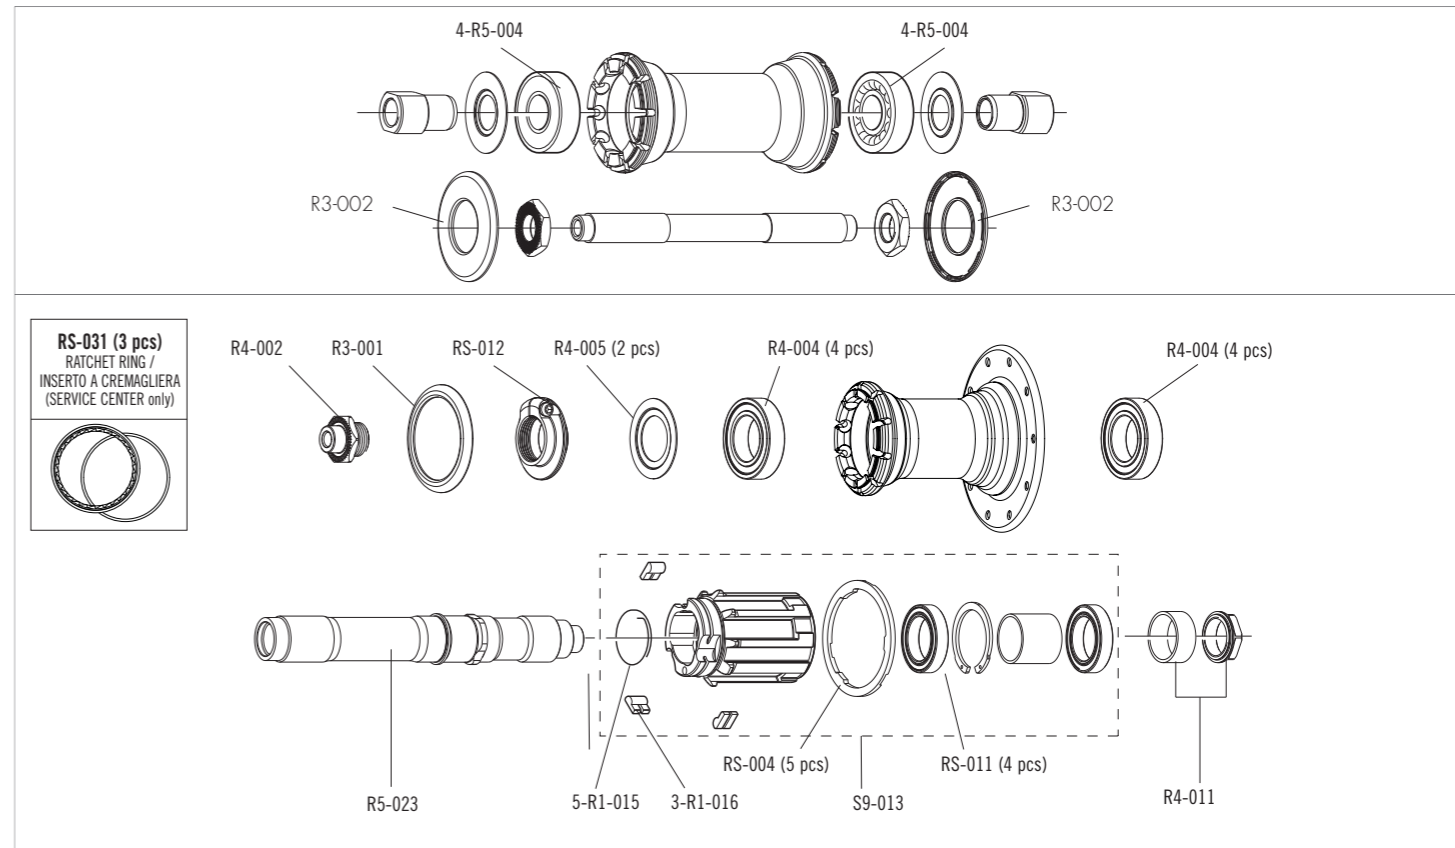

RACING S19 CLINCHER

RIMS & SPOKES/CERCHI E RAGGI

RIM

	RIM-TAPE VALVE HOLE DIAMETER	2-S9-RT (18 mm - 2 pcs) 6,5 mm 622 X 19C

SPOKES

FRONT SPOKE REAR RIGHT SPOKE REAR LEFT SPOKE NIPPLES	S9-016 R7-118 S9-019 50-R3-N	4 spokes + 4 nipples 4 spokes + 4 nipples 4 spokes + 4 nipples 50 pcs

ACCESSORIES

Spacer for HG11 FW body	RS-004	5 pcs - to be used only with 9/10s sprockets <i>(please note that every HG11 rear wheel/HG11 FW body package contains the spacer)</i>

RACING S19 CLINCHER

HUBS/MOZZI