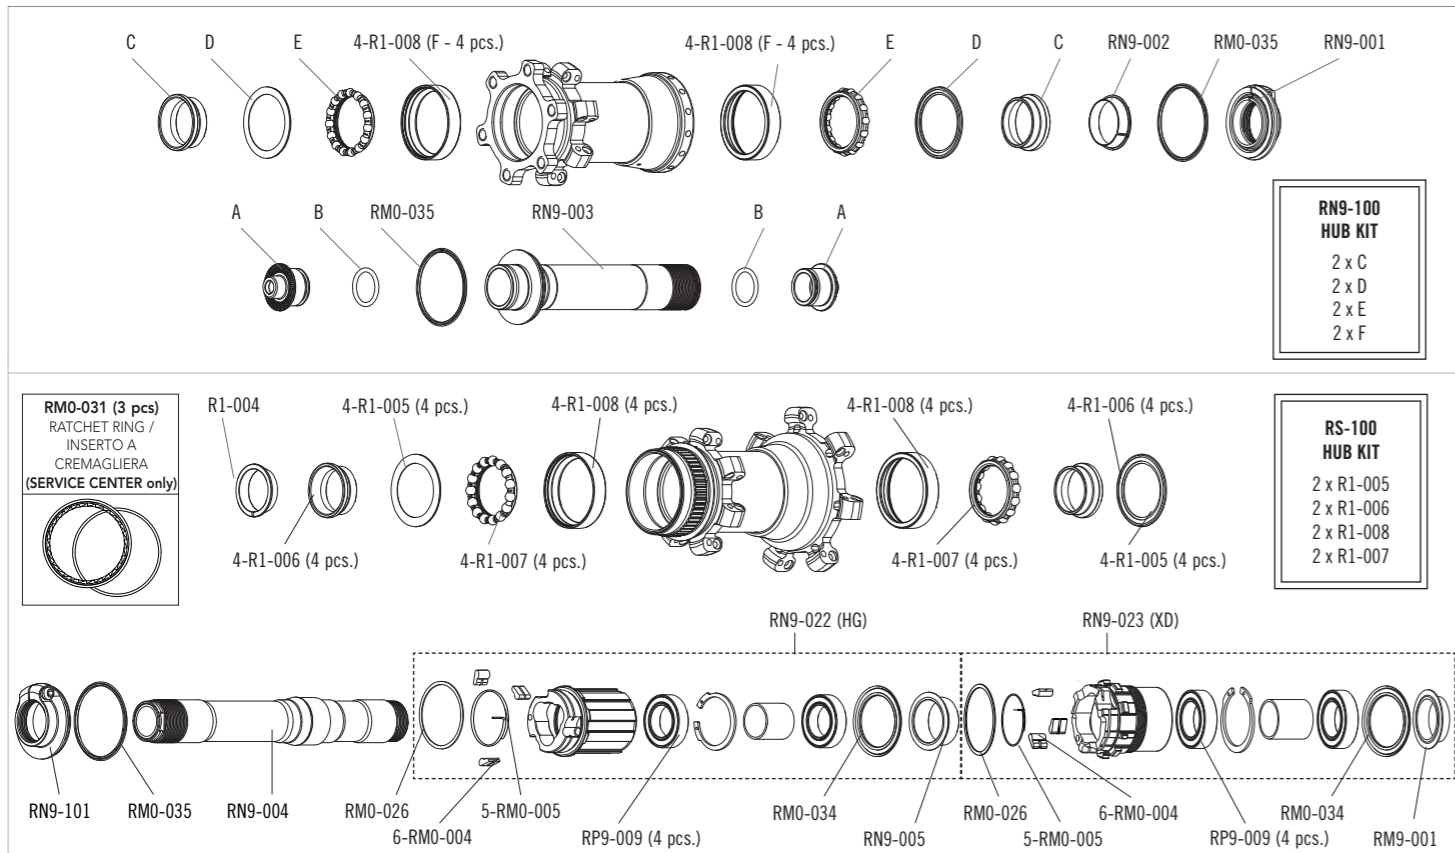

RED PASSION 29

AFS
front: QR / 15mm ta
rear: QR / 12 mm ta

HUBS/MOZZI

RED PASSION 3 27.5

6 BOLTS & AFS
front: QR/15mm ta
rear: QR/12mm ta 142-135

RIMS & SPOKES/CERCHI E RAGGI

RIM

	FRONT RIM	RN7F-3DR (with labels)
	REAR RIM	RN7R-3DR (with labels)
	LABEL KIT	RN7-LAB173DB (FRONT+REAR)
	VALVE HOLE	6,5 mm
	RIM SPARES KIT	RN9-014 (valve+tool, valve adapter, tubeless tape)
	DIAMETER	27.5 Tubeless ready

SPOKES

SPOKES	RN7-DS01	8 spokes + 8 nipples
NIPPLES	RN9-B	50 pcs.
TOOL	T-11	magnet-attractor insert for nipple
TOOL	T-05	nipple magnet
TOOL	T-24	spoke spanner
TOOL	T-25	spoke anti-rotation

ACCESSORIES

KIT QR	RM11-TAQR	for front wheel - from 15mm thru axle to QR (2A + 2B)
KIT 15 thru-axle	KITFCFA15	for front wheel - from QR to 15mm thru axle

REAR WHEELS ADAPTERS KIT ON PAGE 140