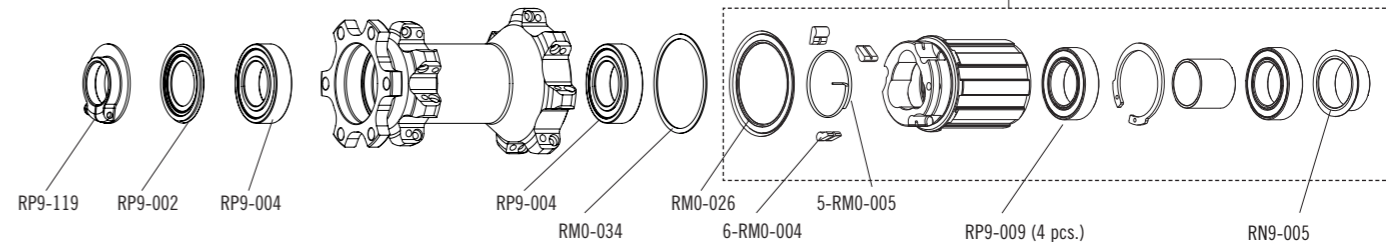

REAR WHEELS ADAPTERS KIT ON PAGE 140

RED PASSION 3 29

6 BOLTS & AFS
front: QR/15mm ta
rear: QR/12mm ta 142-135

HUBS/MOZZI

RED PASSION 3 29

6 BOLTS & AFS
front BOOST: HH15-110
rear BOOST: HH12-148

HUBS/MOZZI