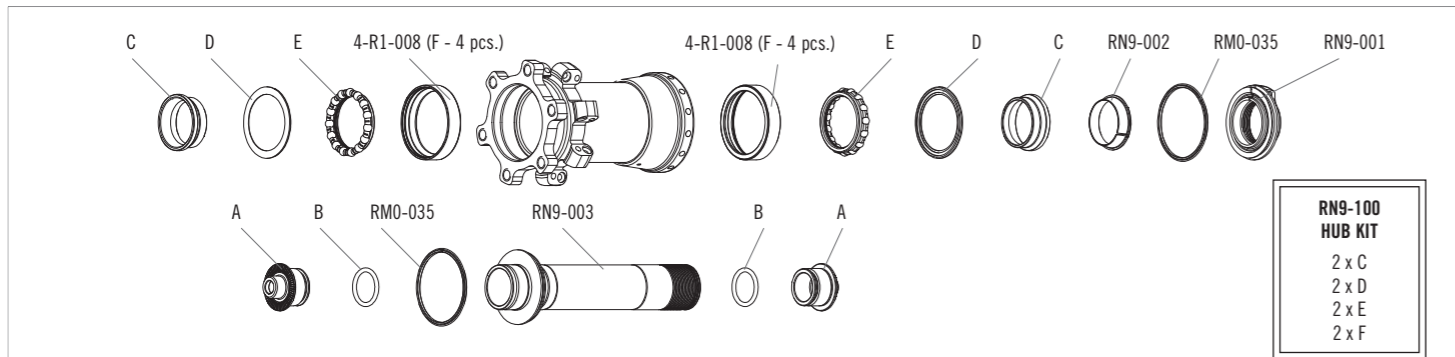

RED PASSION 27.5

AFS
front: QR / 15mm ta
rear: QR / 12 mm ta

HUBS/MOZZI

RED PASSION 29

6 BOLTS
front: QR/15mm ta
rear: QR /12 mm ta

RIMS & SPOKES/CERCHI E RAGGI

RIM

	FRONT RIM	RN9F-DR (with labels)
	REAR RIM	RN9R-DR (with labels)
	VALVE HOLE	6,5 mm
	RIM SPARES KIT	RN9-014 (valve+tool, valve adapter, tubeless tape)
	DIAMETER	29 Tubeless ready

SPOKES

SPOKES Front RH	RN9F-DSR	8 spokes + 8 nipples
SPOKES Front LH	RN9F-DSL	8 spokes + 8 nipples
SPOKES Rear	RN9R-DS	8 spokes + 8 nipples
NIPPLES	RN9-B	50 pcs.
TOOL	T-11	magnet-attractor insert for nipple
TOOL	T-05	nipple magnet
TOOL	T-24	spoke spanner
TOOL	T-25	spoke anti-rotation

ACCESSORIES

KIT QR	RM11-TAQR	for front wheel - from 15mm thru axle to QR (2A + 2B)
KIT 15 thru-axle	KITFCFA15	for front wheel - from QR to 15mm thru axle

REAR WHEELS ADAPTERS KIT ON PAGE 140