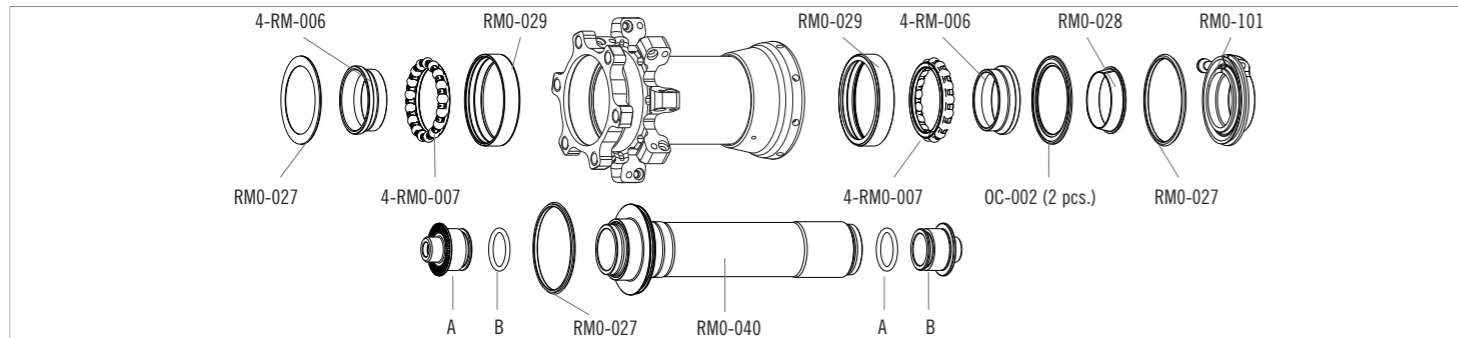

RED METAL 29 XRP

6 BOLTS
front: QR/15mm ta
rear: QR

HUBS/MOZZI

RED METAL 29 XRP

AFS
front: QR/15mm ta
rear: QR

RIMS & SPOKES/CERCHI E RAGGI

RIM

	FRONT RIM	RM9F-DRB (with labels)
	REAR RIM	RM9R-DRB (with labels)
	LABEL KIT	RM9-LAB13DB (FRONT+REAR)
	VALVE HOLE	6,5 mm
	VALVE	M1-102
	DIAMETER	29 Tubeless

SPOKES

SPOKES Front LH	RM9F-DS01	8 spokes + 8 nipples
SPOKES Front RH	RM9F-DS02	8 spokes + 8 nipples
SPOKES Rear	RM9R-DS01	8 spokes + 8 nipples
NIPPLES	RM9-R	10 pcs
TOOL	T-11	magnet-attractor insert for nipple
TOOL	T-05	nipple-guide magnet
TOOL	T-18	spoke spanner

ACCESSORIES

KIT QR	RM11-TAQR	for front wheel (2A + 2B)
KIT 15 thru-axle	RM11-TA15	for front wheel - from QR to 15mm thru axle
AFS LOCKRING	4-M1-201	to fix the brake disc
AFS LOCKRING TOOL	UT-BB130