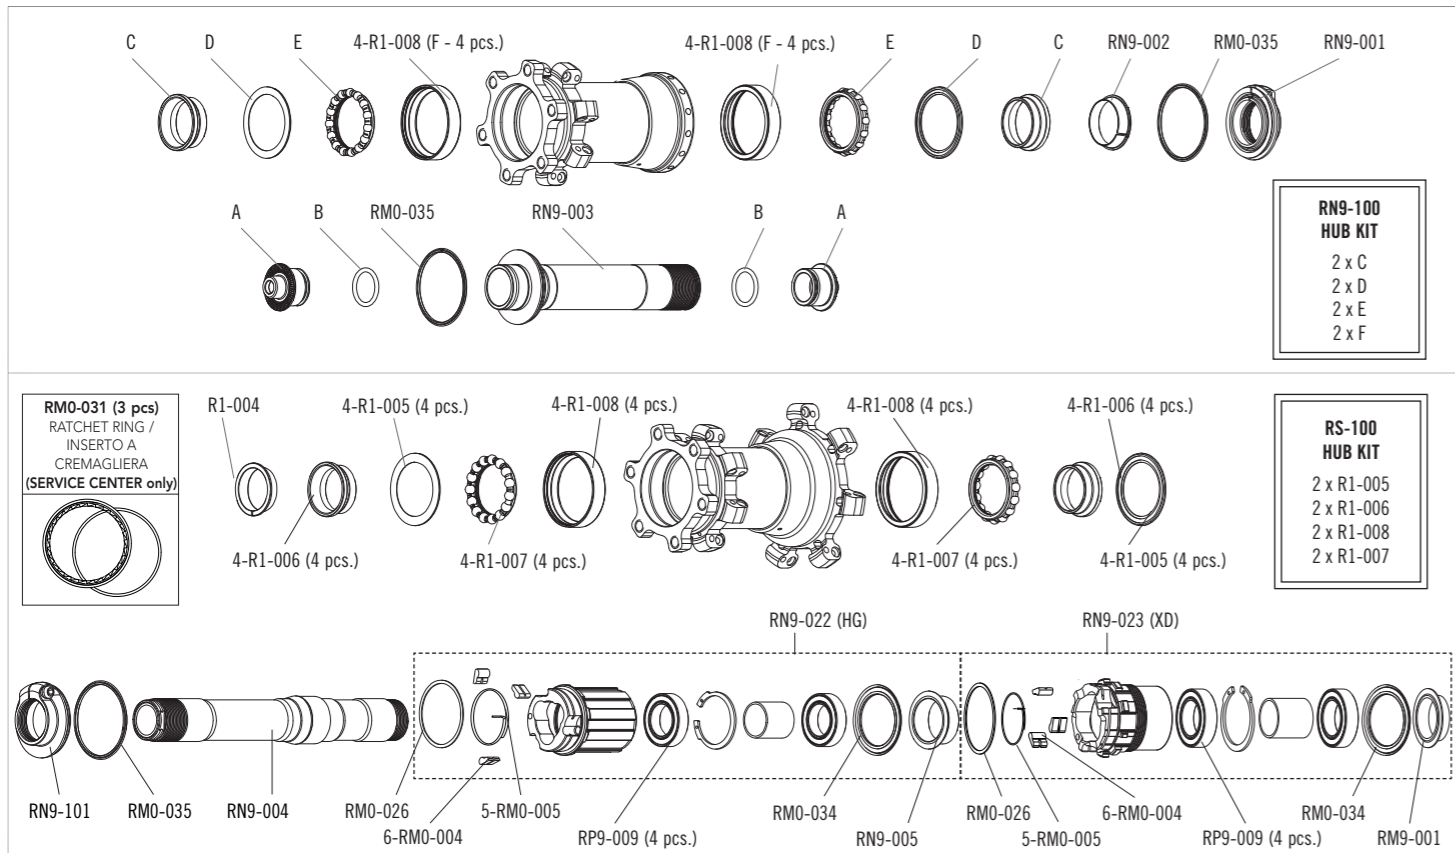

RED PASSION 29

6 BOLTS
front: QR / 15mm ta
rear: QR / 12 mm ta

HUBS/MOZZI

RED PASSION 29

AFS
front: QR / 15mm ta
rear: QR / 12 mm ta

RIMS & SPOKES/CERCHI E RAGGI

RIM

	FRONT RIM	RN7F-DR (with labels)
	REAR RIM	RN7R-DR (with labels)
	VALVE HOLE	6,5 mm
	RIM SPARES KIT	RN9-014 (valve+tool, valve adapter, tubeless tape)
	DIAMETER	29 Tubeless ready

SPOKES

SPOKES Front RH	RN9F-DSR	8 spokes + 8 nipples
SPOKES Front LH	RN9F-DSL	8 spokes + 8 nipples
SPOKES Rear	RN9R-DS	8 spokes + 8 nipples
NIPPLES	RN9-B	50 pcs.
TOOL	T-11	magnet-attractor insert for nipple
TOOL	T-05	nipple magnet
TOOL	T-24	spoke spanner
TOOL	T-25	spoke anti-rotation

ACCESSORIES

AFS LOCKRING	4-M1-201	to fix the brake disc
AFS LOCKRING TOOL	UT-BB130	
KIT QR	RM11-TAQR	for front wheel - from 15mm thru axle to QR (2A + 2B)
KIT 15 thru-axle	KITFCFA15	for front wheel - from QR to 15mm thru axle

REAR WHEELS ADAPTERS KIT ON PAGE 140