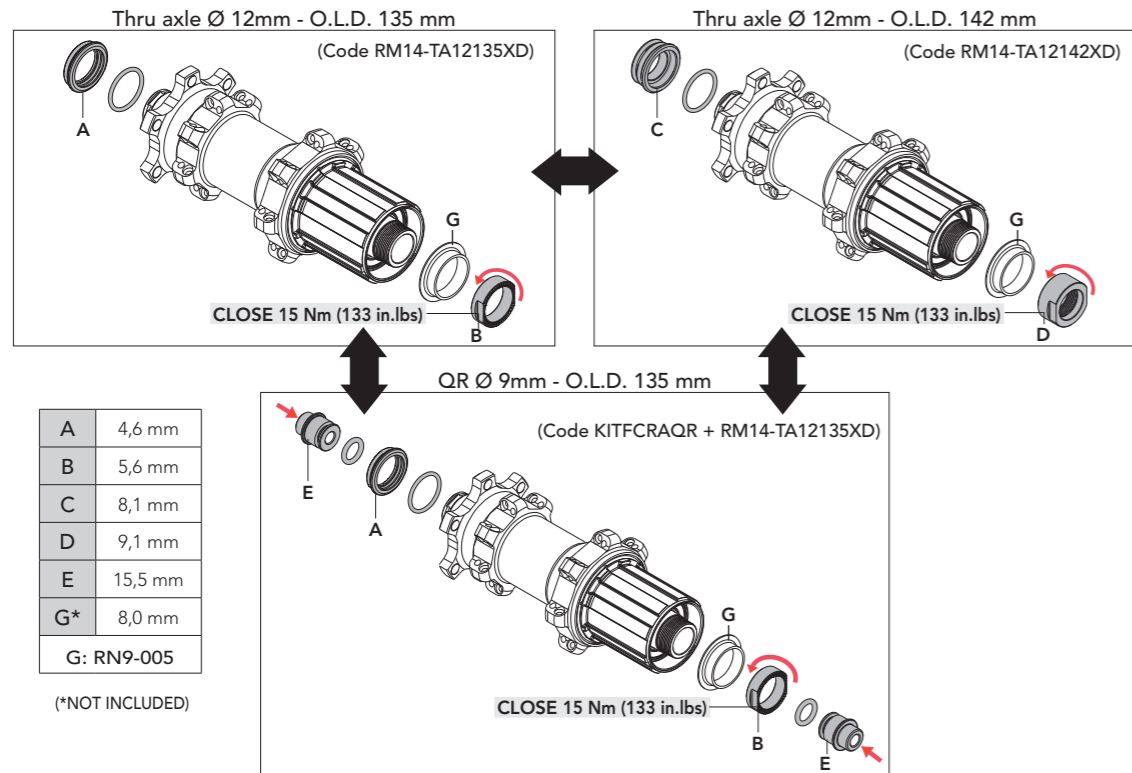

ADAPTERS FOR FULL COMP REAR AXLE

RED POWER/RED POWER HP/RED PASSION

HG FW body