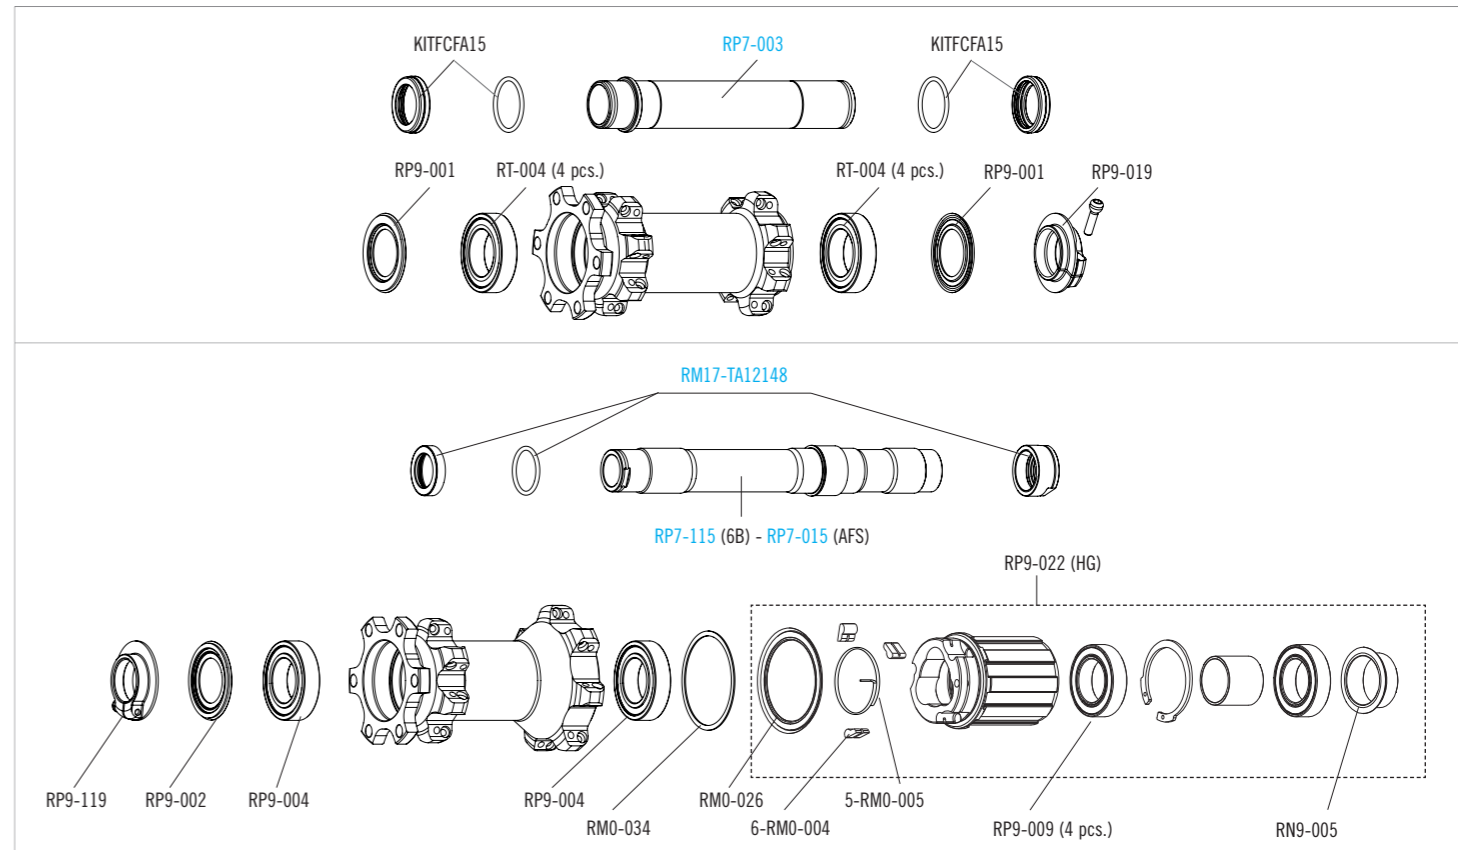

RED POWER 27.5 HP

6 BOLTS & AFS
front BOOST: HH15-110
rear BOOST: HH12-148

RIMS & SPOKES/CERCHI E RAGGI

RIM

	LABEL KIT VALVE HOLE RIM-TAPE DIAMETER	RP7-LAB17DBH (FRONT+REAR) 6,5 mm RP7-RT01 584 X 23C

SPOKES

SPOKES Front LH / Rear RH SPOKES Front RH / Rear LH NIPPLES	RP7-DS21 RP7-DS12 50-R3-N	8 spokes + 8 nipples 8 spokes + 8 nipples 50 nipples

RED POWER 27.5 HP

6 BOLTS & AFS
front BOOST: HH15-110
rear BOOST: HH12-148

HUBS/MOZZI