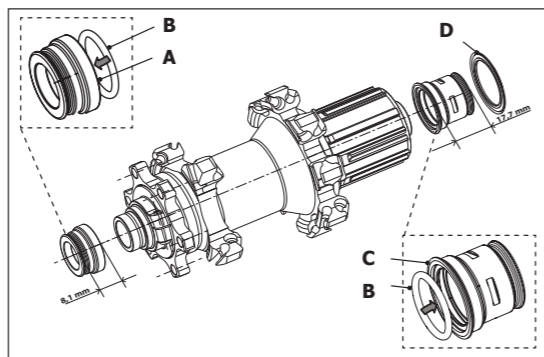

HG FW body

Thru-Axle 12mm/135mm ↔ Syntace X-12/142mm ADAPTER

Thru axle Ø 12mm - O.L.D. 135mm

Thru axle Ø 12mm - O.L.D. 142mm

KIT-X12

RM14-TA12

KIT-X12AFS

RM14-TA12AFS