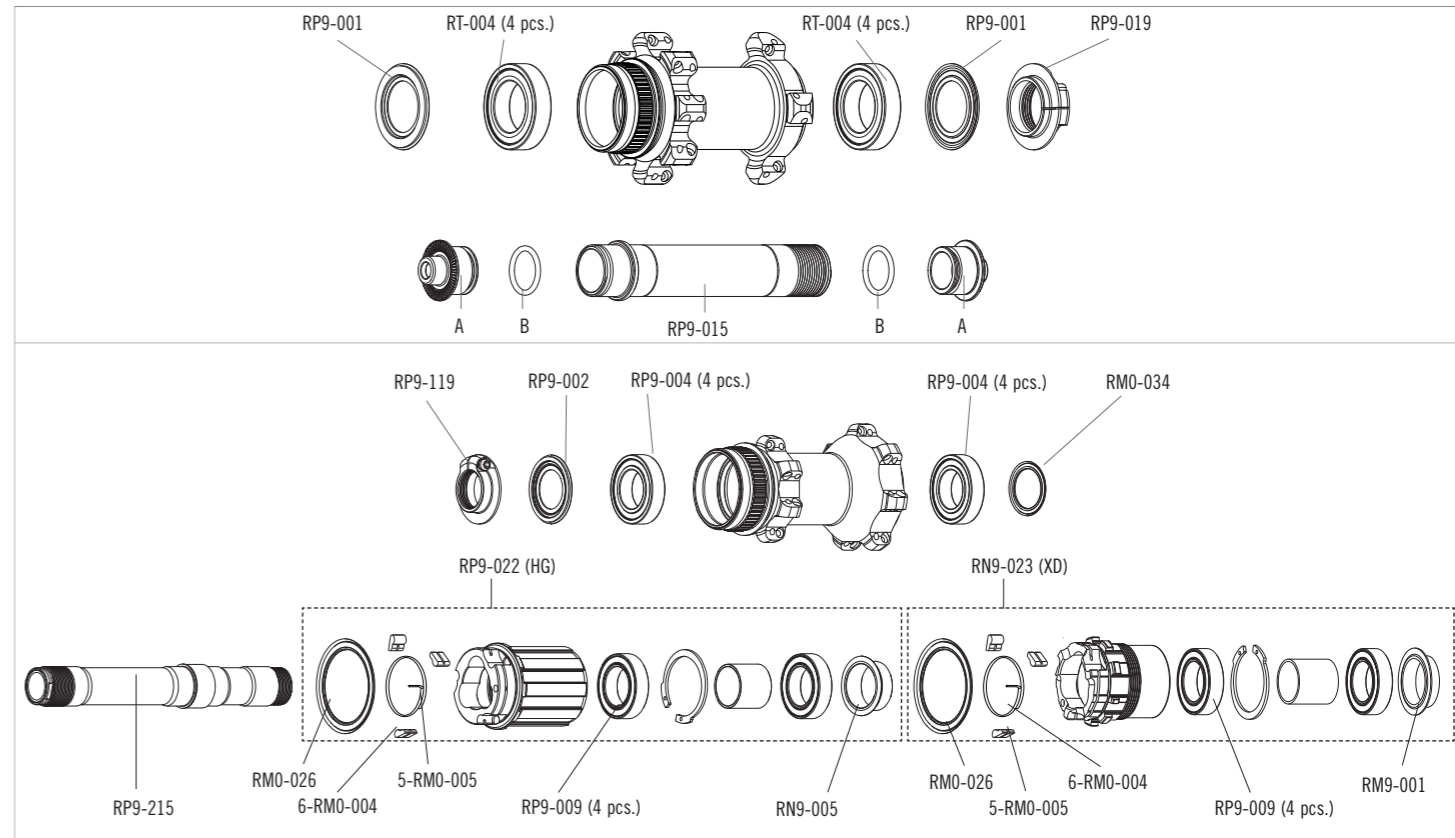

RED POWER 27.5 HP

AFS
front: QR/15mm ta
rear: QR/12mm ta 142-135

RIMS & SPOKES/CERCHI E RAGGI

RIM

	LABEL KIT VALVE HOLE RIM-TAPE DIAMETER	RP7-LAB17DBH (FRONT+REAR) 6,5 mm RP7-RT01 584 X 23C

SPOKES

SPOKES Front LH / Rear RH SPOKES Front RH / Rear LH NIPPLES	RP7-DS11 RP7-DS12 50-R3-N	8 spokes + 8 nipples 8 spokes + 8 nipples 50 nipples

ACCESSORIES

AFS LOCKRING	4-M1-201	to fix the brake disc
AFS LOCKRING TOOL	UT-BB130	
KIT QR	RM11-TAQR	for front wheel (2A + 2B)
KIT 15 thru-axle	KITFCFA15	for front wheel - from QR to 15mm thru axle

REAR WHEELS ADAPTERS KIT ON PAGE 140

RED POWER 27.5 HP

AFS
front: QR/15mm ta
rear: QR/12mm ta 142-135

HUBS/MOZZI