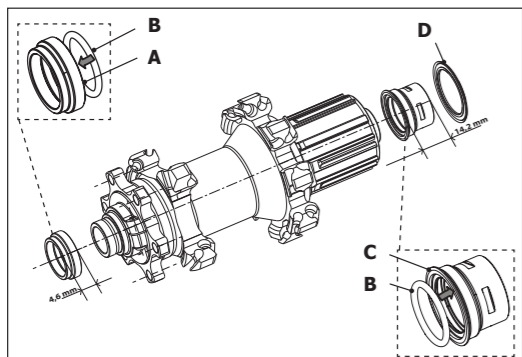

HG FW body

Thru-Axle 12mm/135mm ↔ Syntace X-12/142mm ADAPTER

Thru axle Ø 12mm - O.L.D. 135mm

Thru axle Ø 12mm - O.L.D. 142mm

KIT-X12

RM14-TA12

KIT-X12AFS

RM14-TA12AFS