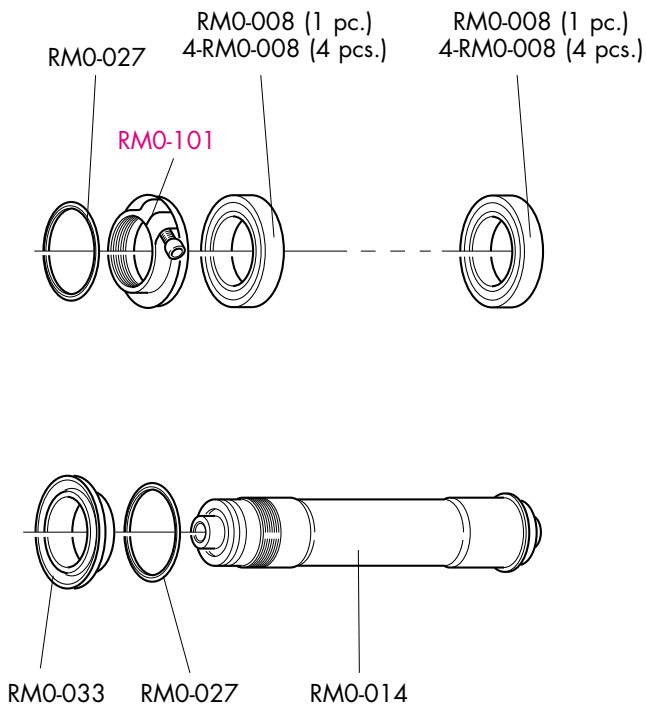

REDMETAL 1 XL DISC 6 BOLTS ISO

FRONT HUB/MOZZO ANTERIORE/MOYEU AVANT