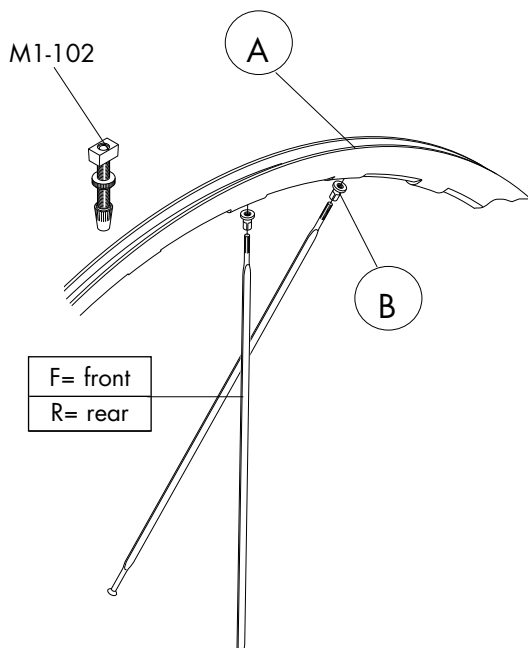

**COMPLETE
WHEELS**

**RIM (A)
+ M1-102**

FRONT & REAR

6 bolts ISO
RMX-9DFB
RMX-9DRB

RMXF-DRB

SPOKES (KIT 8 pcs.)

**Front + B /
Rear left + B**

RMX-DS01
L. 300,5 mm
(2,2/1,6/2)

Rear right + B

RMX-DS02
L. 300,5 mm
(2,2/1,8/2)

COMPLETE LABEL KIT

(front+rear)

RMX-LAB9DB