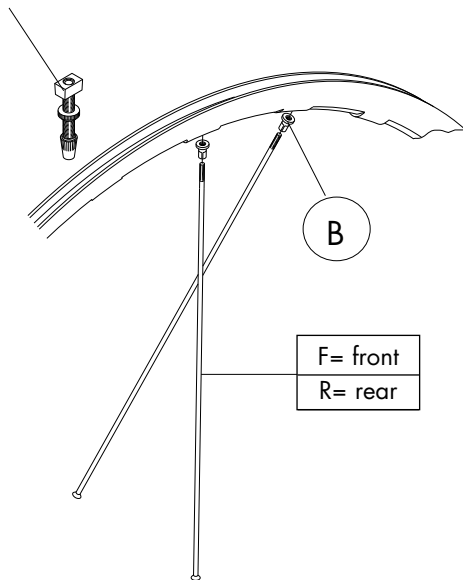

REDZONE XLR DISC 6 BOLTS ISO

REAR HUB/MOZZO POSTERIORE/MOYEU ARRIERE

QUICK-RELEASE

REDZONE DISC

RIMS & SPOKES/CERCHI E RAGGI/JANTES ET RAYONS

M1-102

COMPLETE WHEELS	SPOKES (KIT 8 pcs.)	
6 bolts ISO - FRONT RMZ-10DFRH20 RMZ-10DFRH15	Front right + B / Rear left + B	Front left (disc side) + B / Rear right + B
6 bolts ISO - REAR RMZ-10DRR RMZ-10DRRH12	RMZ-DS01 L. 264 mm	RMZ-DS02 L. 266 mm