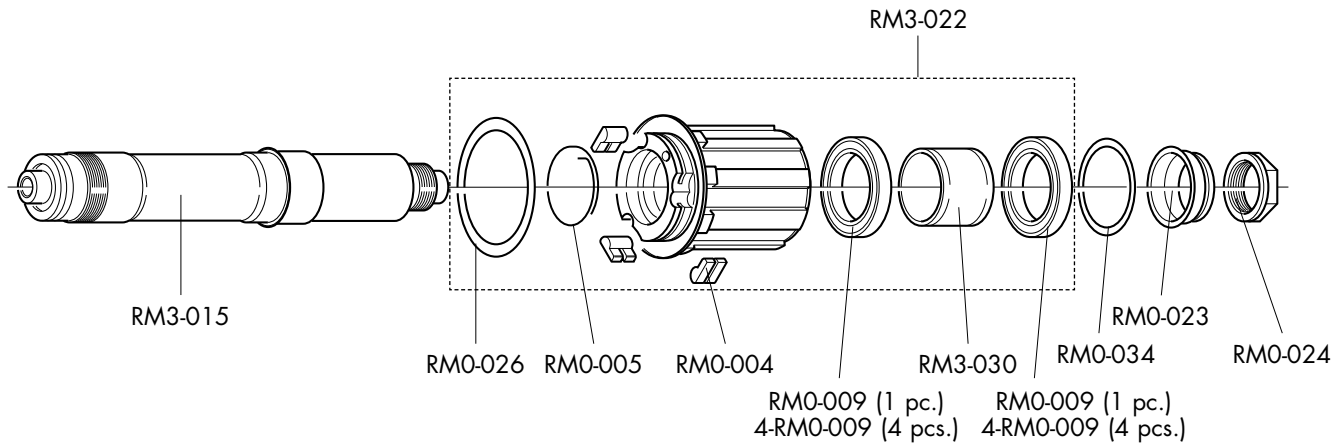

REDMETAL 29SL DISC 6 BOLTS ISO

REAR HUB/MOZZO POSTERIORE/MOYEU ARRIERE