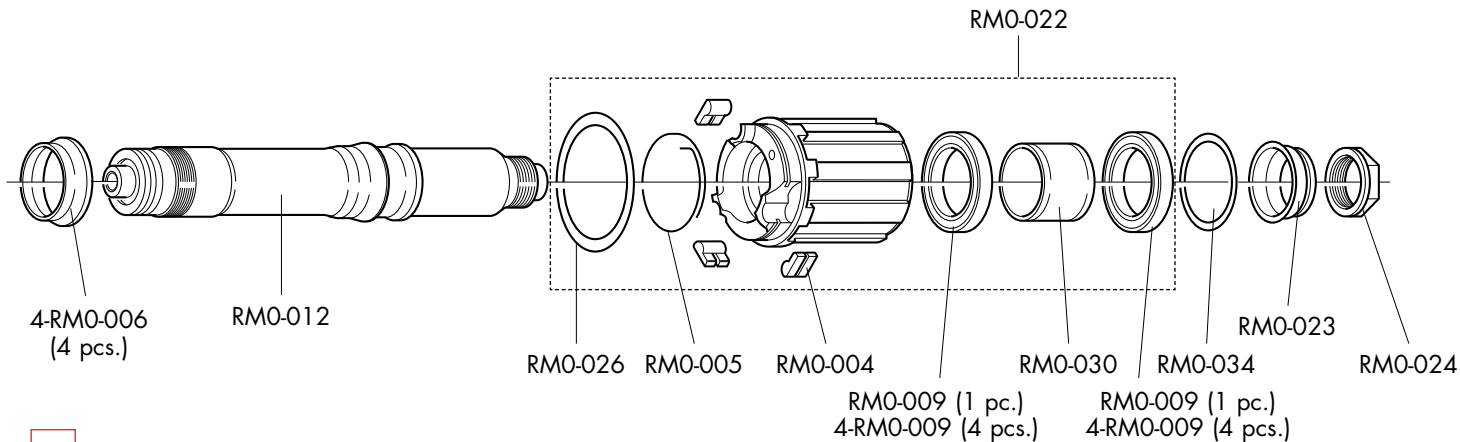

REDMETALZERO DISC 6 BOLTS ISO

REAR HUB/MOZZO POSTERIORE/MOYEU ARRIERE

RM0-100
KIT MOZZO / HUB KIT
2 x RM0-025
2 x RM0-006
2 x RM0-008
2 x RM0-007