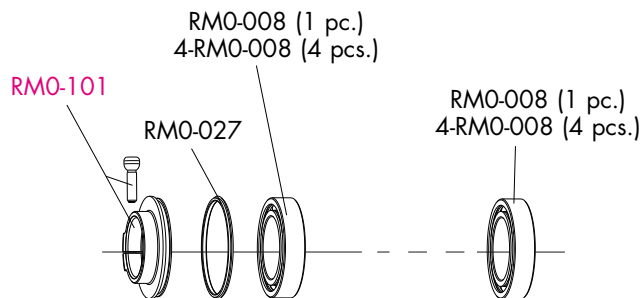

SPOKES (KIT 8 pcs.)	
Front right + B / Rear left + B	Front left (disc side) + B / Rear right + B
RM1-DS11	RM1-DS12
L. 264,4 mm	L. 269,4 mm

COMPLETE LABEL KIT (front+rear) RMZ-LAB10DBX
--

REDZONE XLR DISC 6 BOLTS ISO

FRONT HUB/MOZZO ANTERIORE/MOYEU AVANT

THRU-AXLE 15mm

REDZONE XLR DISC 6 BOLTS ISO

FRONT HUB/MOZZO ANTERIORE/MOYEU AVANT

THRU-AXLE 20mm

REDZONE XLR DISC 6 BOLTS ISO

REAR HUB/MOZZO POSTERIORE/MOYEU ARRIERE

THRU-AXLE 12mm

REDZONE XLR DISC 6 BOLTS ISO

REAR HUB/MOZZO POSTERIORE/MOYEU ARRIERE

QUICK-RELEASE

REDZONE DISC

RIMS & SPOKES/CERCHI E RAGGI/JANTES ET RAYONS

M1-102

COMPLETE WHEELS	SPOKES (KIT 8 pcs.)	
6 bolts ISO - FRONT RMZ-10DFRH20 RMZ-10DFRH15	Front right + B / Rear left + B	Front left (disc side) + B / Rear right + B
6 bolts ISO - REAR RMZ-10DRR RMZ-10DRRH12	RMZ-DS01 L. 264 mm	RMZ-DS02 L. 266 mm