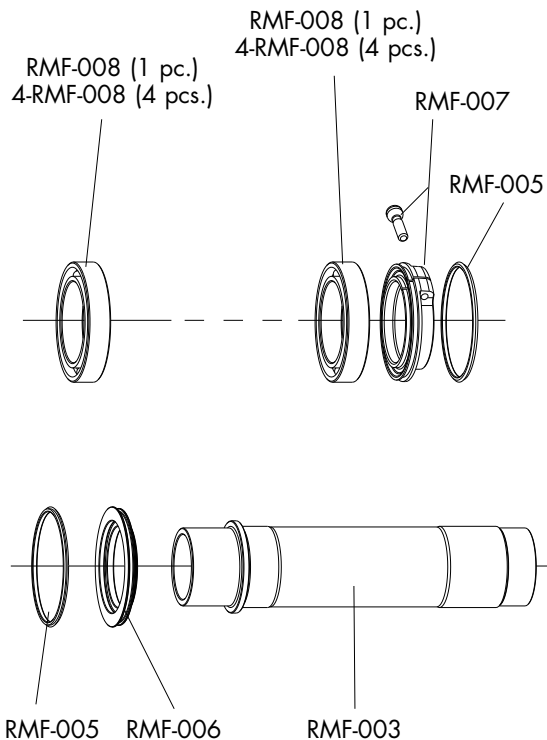

SPOKES (KIT 8 pcs.)	
Front right + B / Rear left + B	Front left (disc side) + B / Rear right + B
RM1-DS11	RM1-DS12
L. 264,4 mm	L. 269,4 mm

COMPLETE LABEL KIT (front+rear) RMZ-LAB10DBX
--

REDZONE XLR DISC 6 BOLTS ISO

FRONT HUB/MOZZO ANTERIORE/MOYEU AVANT

THRU-AXLE 15mm

REDZONE XLR DISC 6 BOLTS ISO

FRONT HUB/MOZZO ANTERIORE/MOYEU AVANT

THRU-AXLE 20mm

REDZONE XLR DISC 6 BOLTS ISO

REAR HUB/MOZZO POSTERIORE/MOYEU ARRIERE

THRU-AXLE 12mm