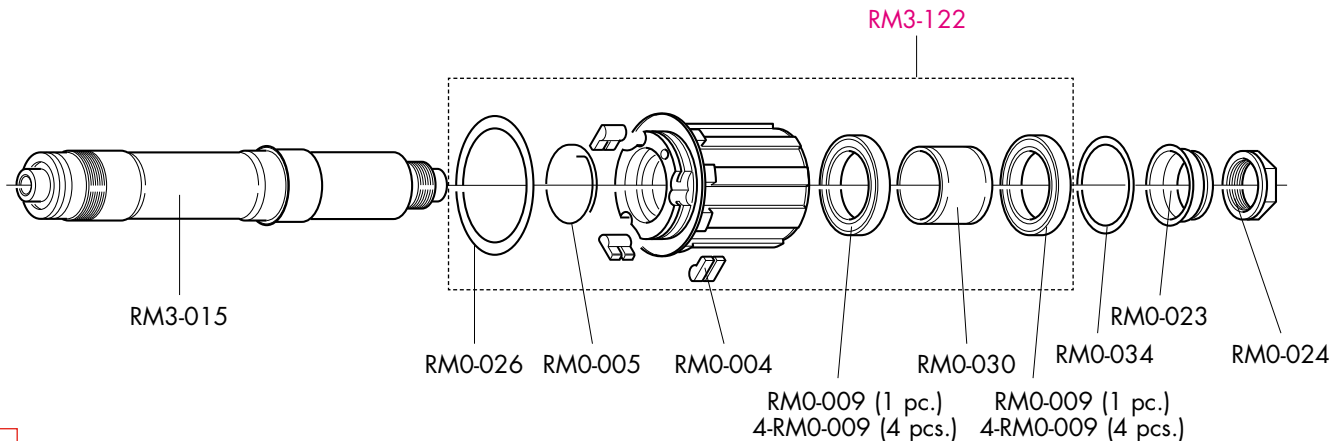

REDZONE XLR DISC 6 BOLTS ISO

REAR HUB/MOZZO POSTERIORE/MOYEU ARRIERE

QUICK-RELEASE