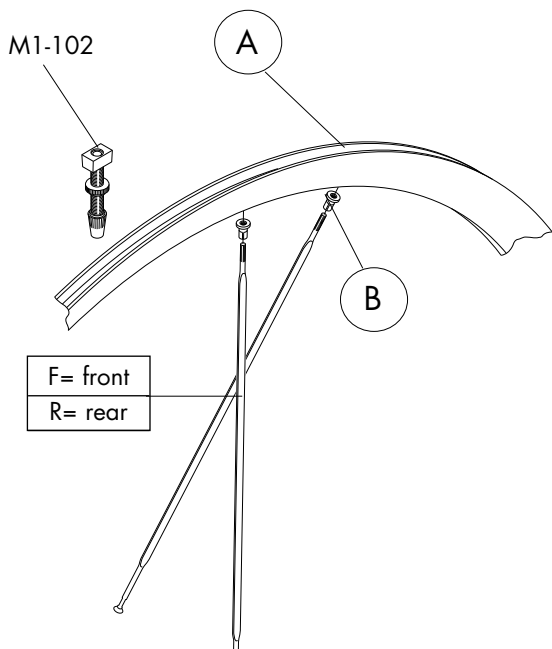

Quick-releases / bloccaggi / blocages	59
--	----

Tools & Various/Utensili e Varie/Outils et diverses	60
---	----

REDCARBON DISC

RIMS & SPOKES/CERCHI E RAGGI/JANTES ET RAYONS

	COMPLETE WHEELS	RIM (A) + M1-102	Compl. spoke KIT	SINGLE SPOKES	
FRONT	6 bolts ISO RMC-9DFK AFS RMC-9DFKAFS	RMCF-DRK	RMCF-DSK 10 x F 265mm 10 x F 253mm 20 x B	Front left (disc side) + B RMCF-DSL L. 265 mm	Front right + B RMCF-DSR L. 253 mm
REAR	6 bolts ISO RMC-9DRK AFS RMC-9DRKAFS		RMCR-DSK 10 x R 265mm 10 x R 249mm 20 x B	Rear left + B RMCR-DSL L. 249 mm	Rear right + B RMCR-DSR L. 265 mm
	NIPPLES (B)	COMPLETE LABEL KIT (front+rear)			
	RM0-B (10 pcs.)	RMCLAB9DK			