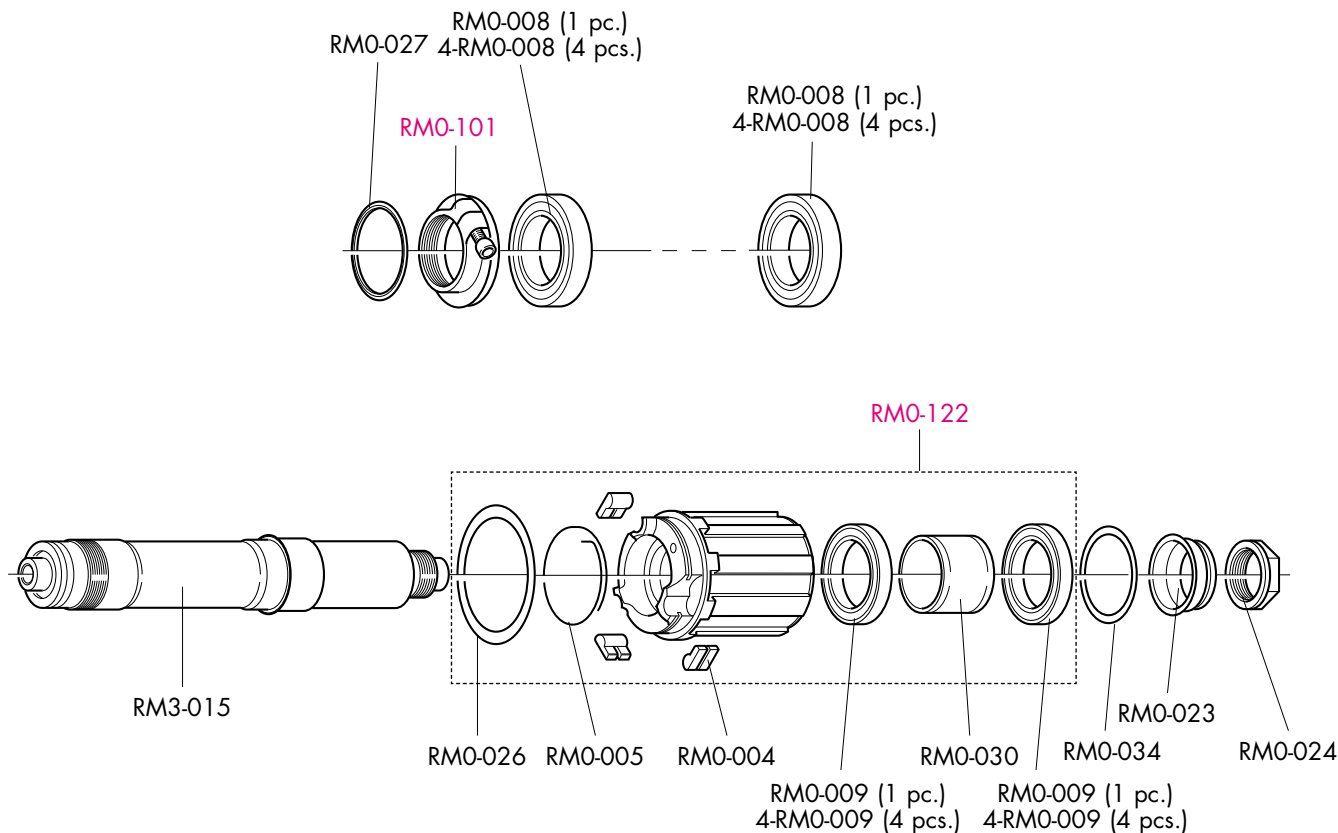

REDMETAL 1 XL DISC 6 BOLTS ISO

REAR HUB/MOZZO POSTERIORE/MOYEU ARRIERE