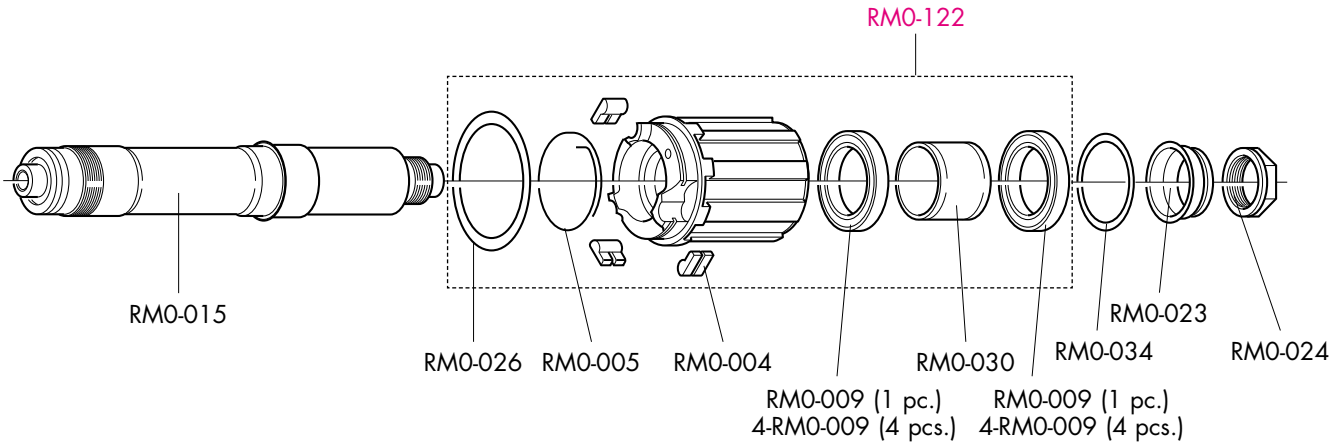

REDMETAL 1 XL DISC AFS

REAR HUB/MOZZO POSTERIORE/MOYEU ARRIERE