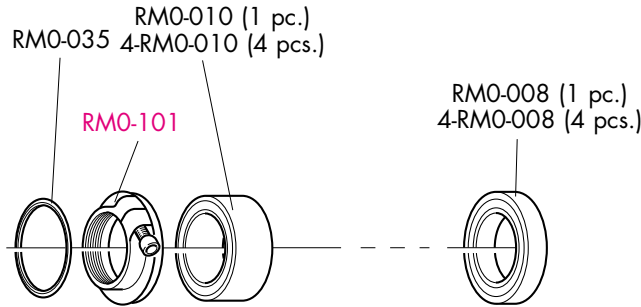

REDMETAL 1 XL DISC AFS

REAR HUB/MOZZO POSTERIORE/MOYEU ARRIERE