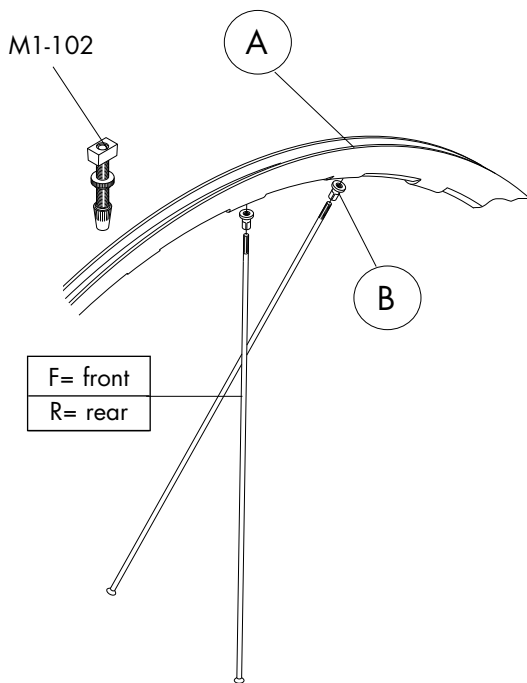

COMPLETE WHEELS	RIM (A) + M1-102
	FRONT & REAR
6 bolts ISO RMF-9DFR RMF-9DRR	RMFF-DRR

SPOKES (KIT 8 pcs.)	
Front right + B / Rear left + B	Front left (disc side) + B / Rear right + B
RMF-DS01	RMF-DS02
L. 265 mm	L. 266 mm

COMPLETE LABEL KIT (front+rear) RMF-LAB9DR