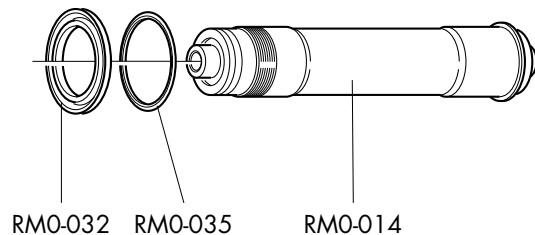

REDMETAL3 DISC AFS

FRONT HUB/MOZZO ANTERIORE/MOYEU AVANT