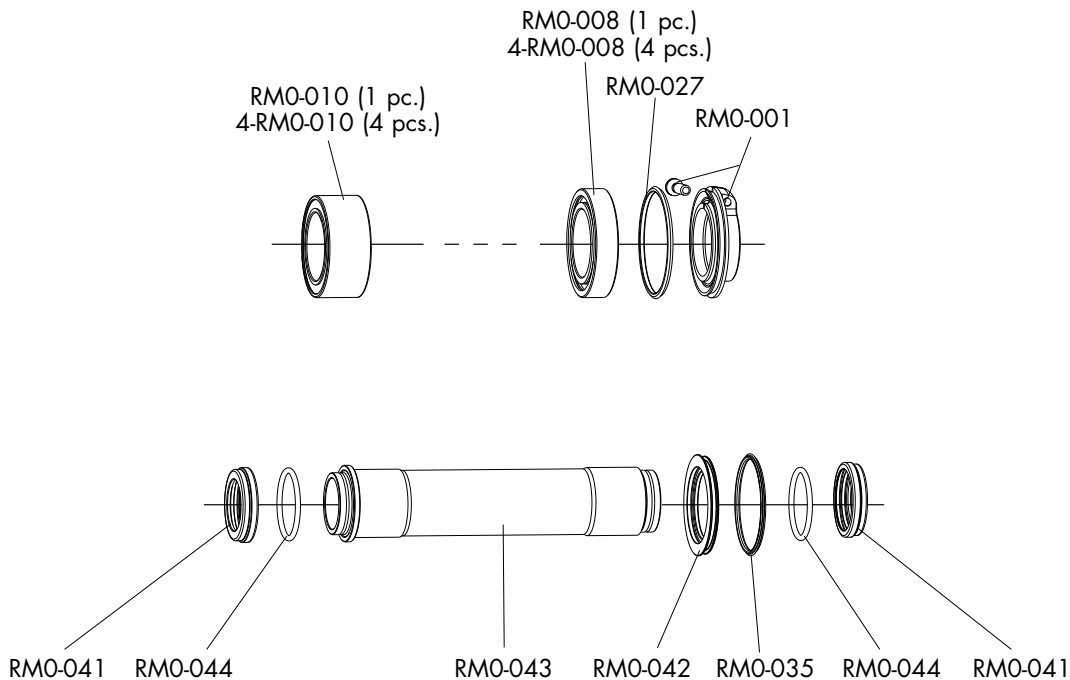

REDMETALZERO HH DISC AFS

FRONT HUB/MOZZO ANTERIORE/MOYEU AVANT