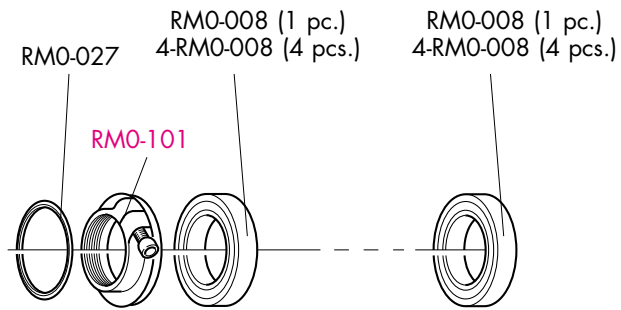

REDMETAL3 DISC 6 BOLTS ISO

FRONT HUB/MOZZO ANTERIORE/MOYEU AVANT