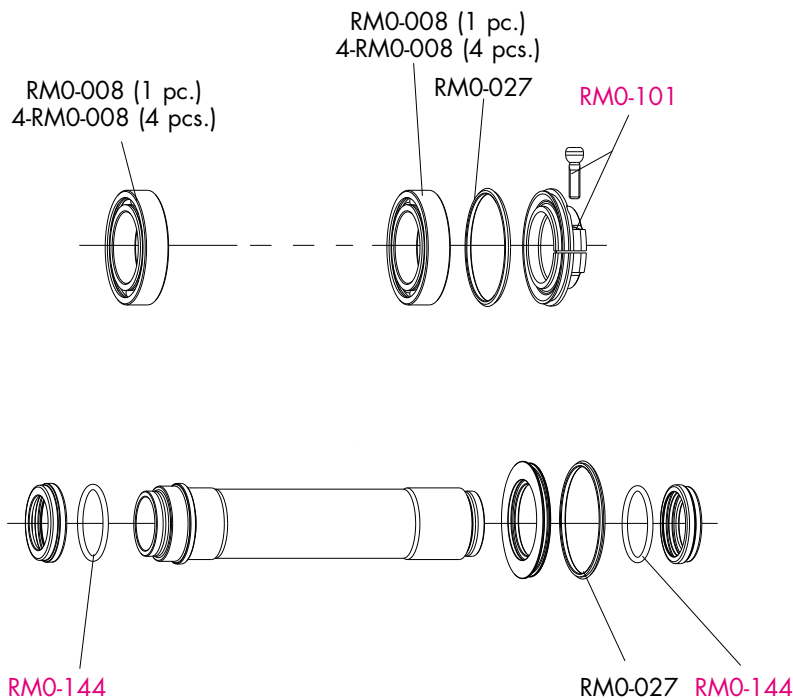

REDMETAL3 THRU-AXLE DISC 6 BOLTS FRONT HUB/MOZZO ANTERIORE/MOYEU AVANT

THRU-AXLE 15mm