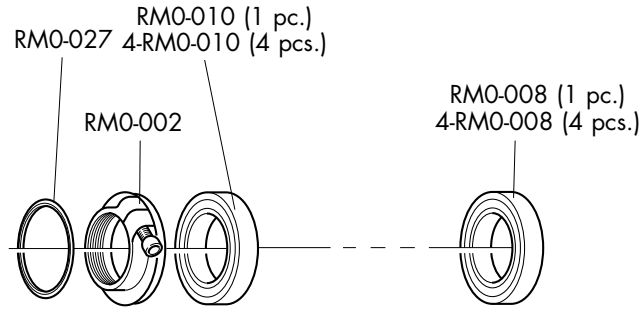

REDMETAL 29SL DISC 6 BOLTS ISO

REAR HUB/MOZZO POSTERIORE/MOYEU ARRIERE