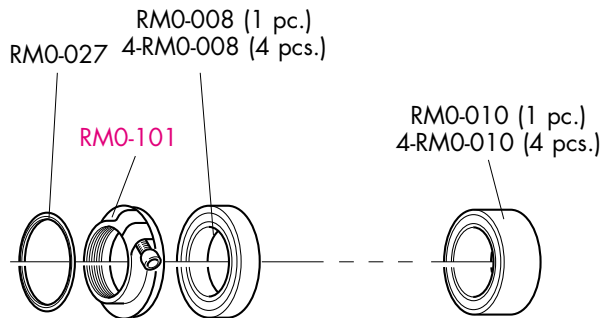

REDMETAL 1 XL DISC AFS

FRONT HUB/MOZZO ANTERIORE/MOYEU AVANT