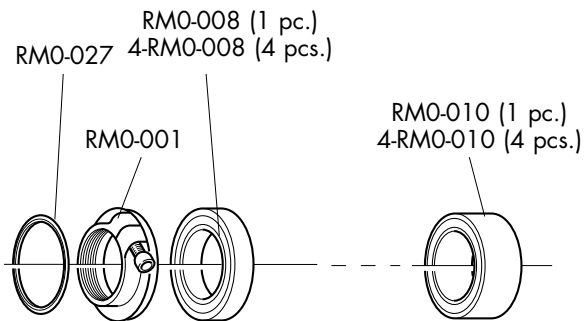

REDMETALZERO DISC AFS

FRONT HUB/MOZZO ANTERIORE/MOYEU AVANT