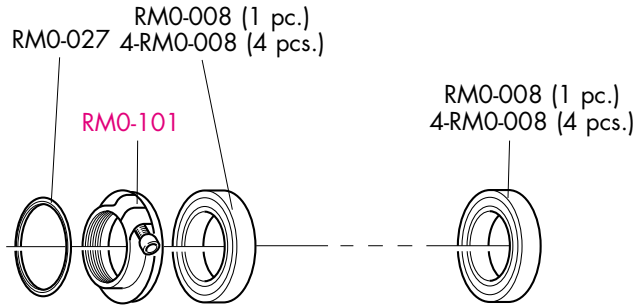

REDZONE DISC 6 BOLTS ISO

REAR HUB/MOZZO POSTERIORE/MOYEU ARRIERE

QUICK-RELEASE