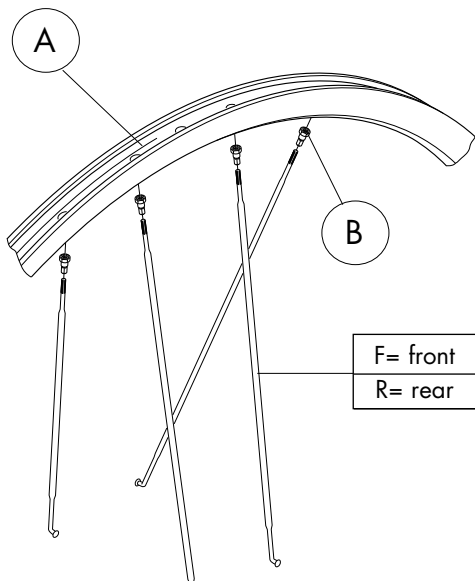

COMPLETE WHEELS	RIM (A) + M1-102

FRONT & REAR	
6 bolts ISO RM5-10DFB RM5-10DRB AFS RM5-10DFBAFS RM5-10DRBAFS	RM5F-DRB01

SPOKES (KIT 8 pcs.)	
Front right + B / Rear left + B RM5-DS01 L. 257 mm	Front left (disc side) + B / Rear right + B RM5-DS02 L. 262 mm