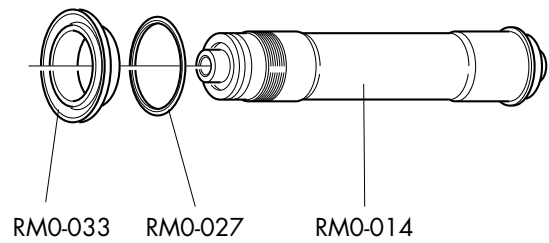

REDMETAL3 DISC 6 BOLTS ISO

FRONT HUB/MOZZO ANTERIORE/MOYEU AVANT