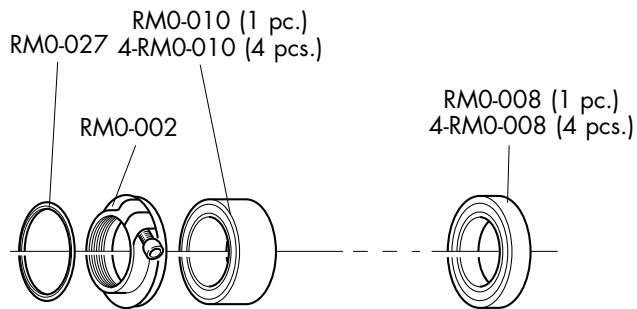

REDMETALZERO DISC AFS

REAR HUB/MOZZO POSTERIORE/MOYEU ARRIERE