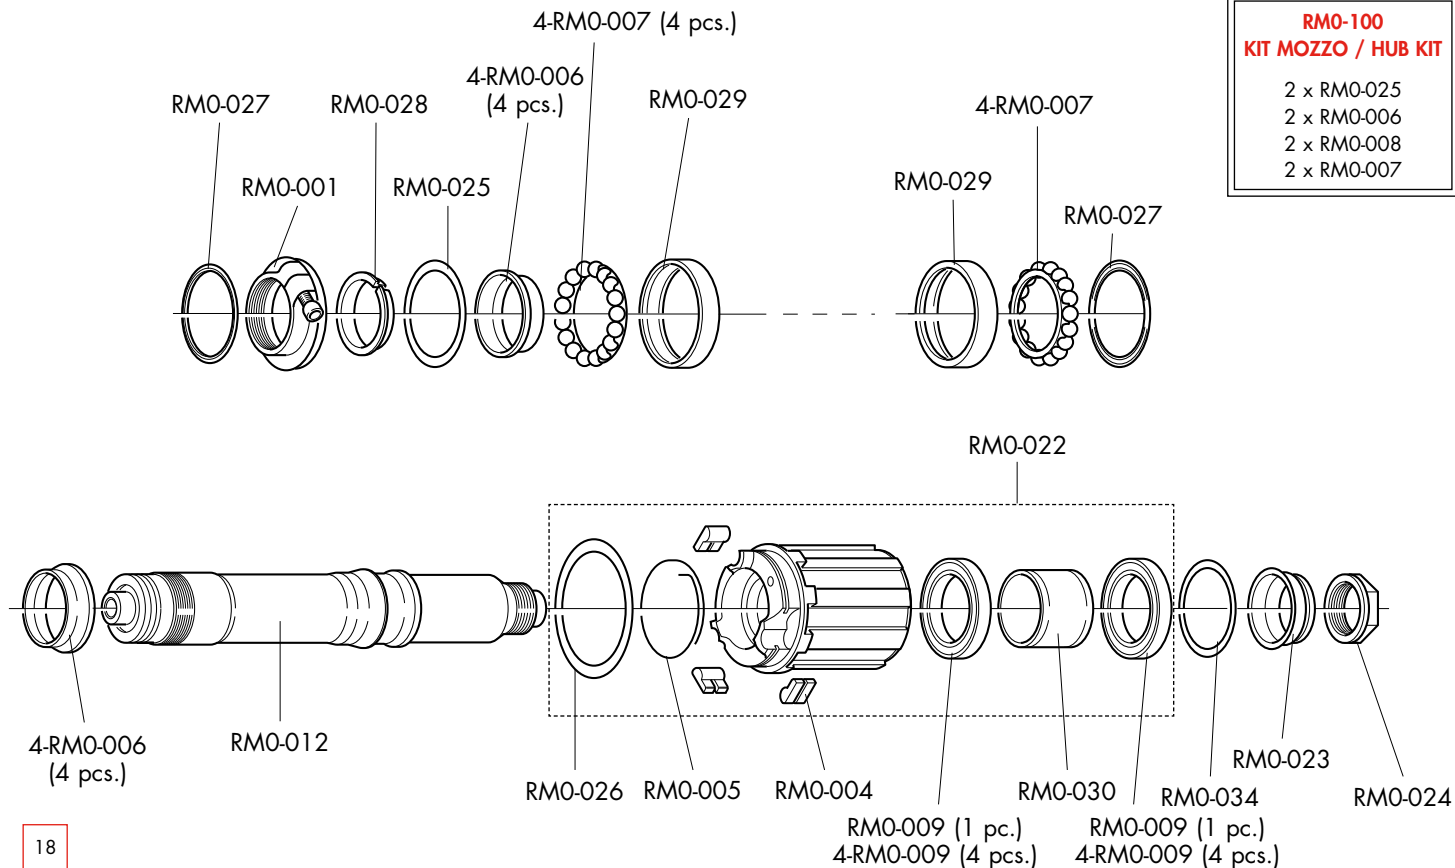

REDMETALZERO RIM BRAKE

REAR HUB/MOZZO POSTERIORE/MOYEU ARRIERE