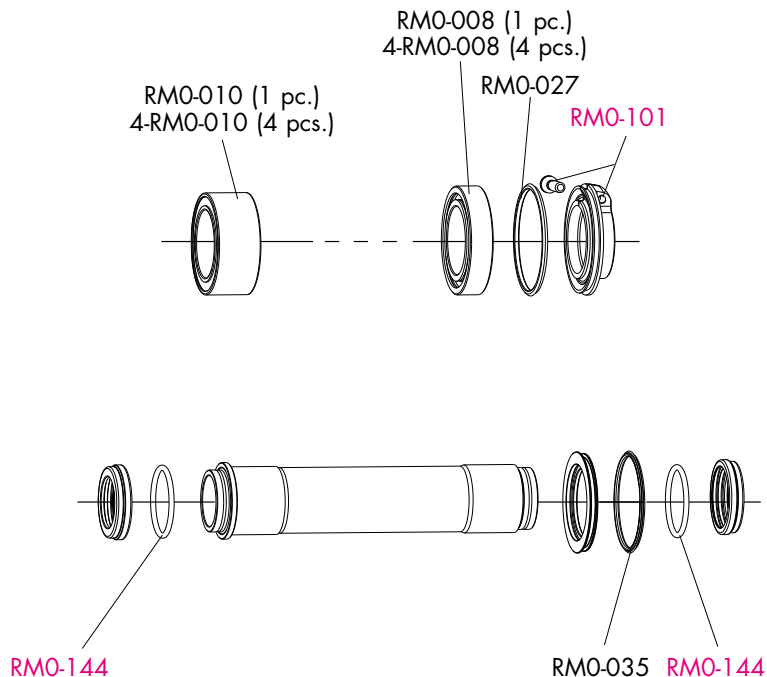

FRONT HUB/MOZZO ANTERIORE/MOYEU AVANT

THRU-AXLE 15mm

REDMETAL 1 XL THRU-AXLE DISC 6 BOLTS

FRONT HUB/MOZZO ANTERIORE/MOYEU AVANT

THRU-AXLE 20mm

REDMETAL3 DISC

RIMS & SPOKES/CERCHI E RAGGI/JANTES ET RAYONS

COMPLETE WHEELS	RIM (A) + M1-102	SPOKES (KIT 8 pcs.)
FRONT & REAR		
6 bolts ISO RM3-10DFB RM3-10DRB AFS RM3-10DFBAFS RM3-10DRBAFS 6 bolts ISO THRU-AXLE RM3-10DFBH AFS THRU-AXLE RM3-10DFBAFSH	RM3F-DRB01	Front right + B / Rear left + B RM3-DS11 L. 264 mm Front left (disc side) + B RM3-DS12 L. 266 mm Rear right + B RMZ-DS02 L. 266 mm