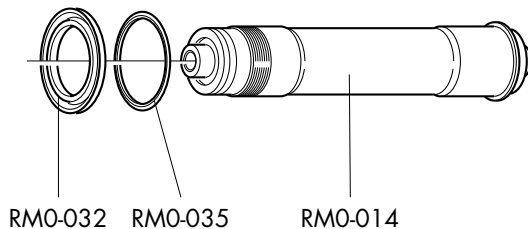

REDMETALZERO DISC AFS

FRONT HUB/MOZZO ANTERIORE/MOYEU AVANT