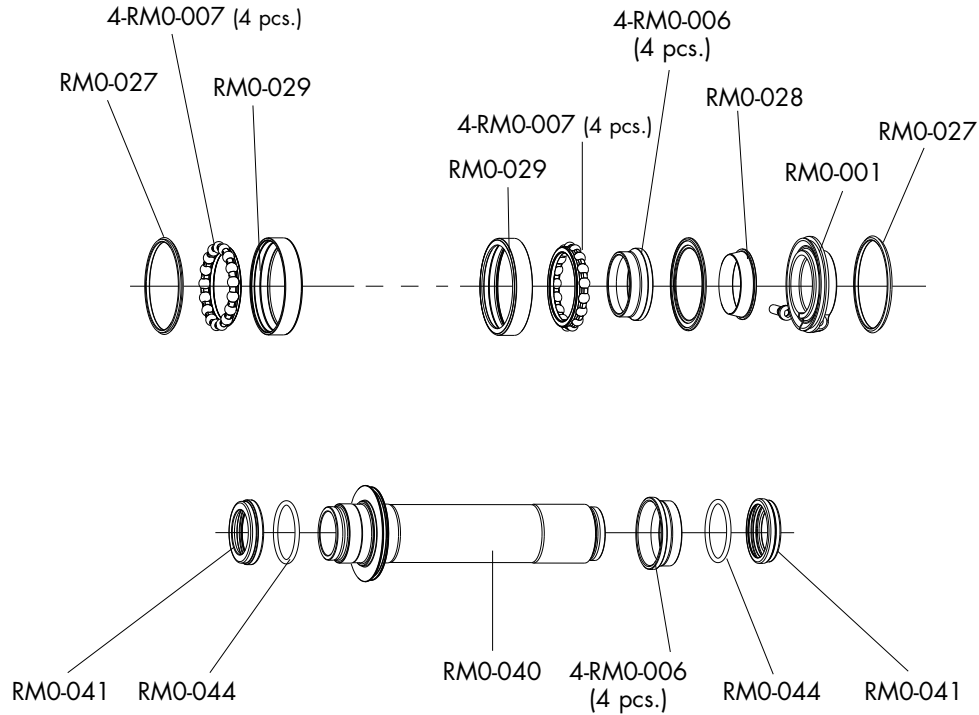

REDMETALZERO HH DISC 6 BOLTS

FRONT HUB/MOZZO ANTERIORE/MOYEU AVANT