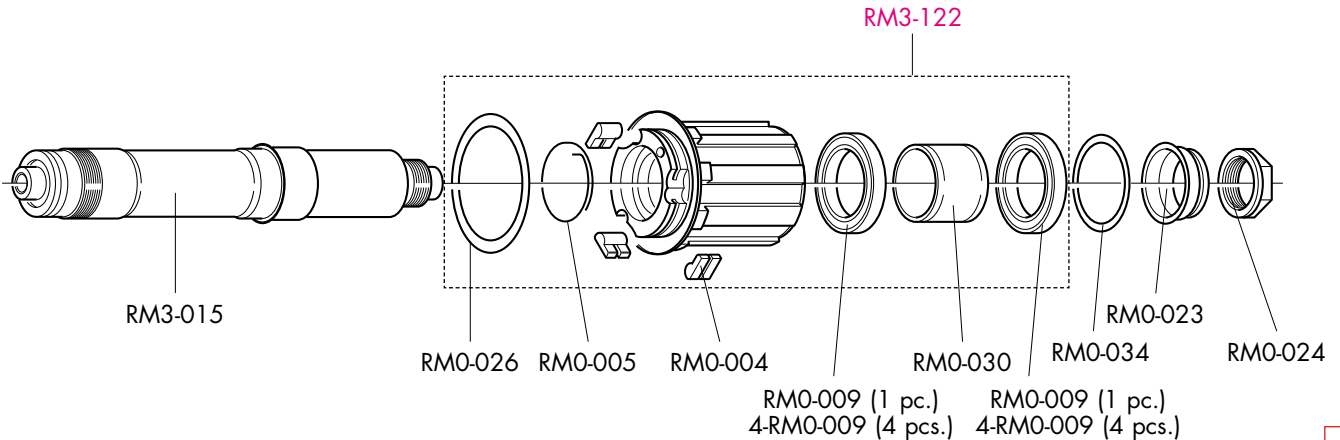

REDZONE DISC 6 BOLTS ISO

REAR HUB/MOZZO POSTERIORE/MOYEU ARRIERE

QUICK-RELEASE