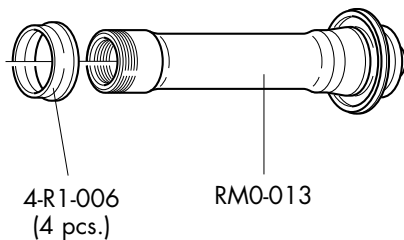

RS-100 KIT MOZZO / HUB KIT

- 2 x R1-005
- 2 x R1-006
- 2 x R1-008
- 2 x R1-007