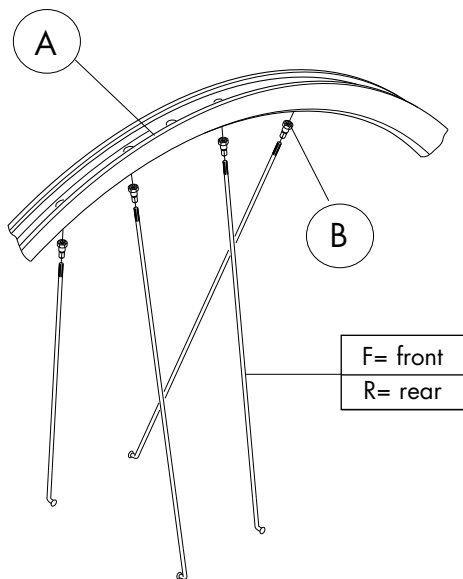

COMPLETE WHEELS	SPOKES (KIT 8 pcs.)	
6 bolts ISO RMD-10DFB RMD-10DRB	Front right + B / Rear left + B RMD-DS01 L. 257 mm	Front left (disc side) + B / Rear right + B RMD-DS02 L. 262 mm

REDMETAL 29XLR DISC