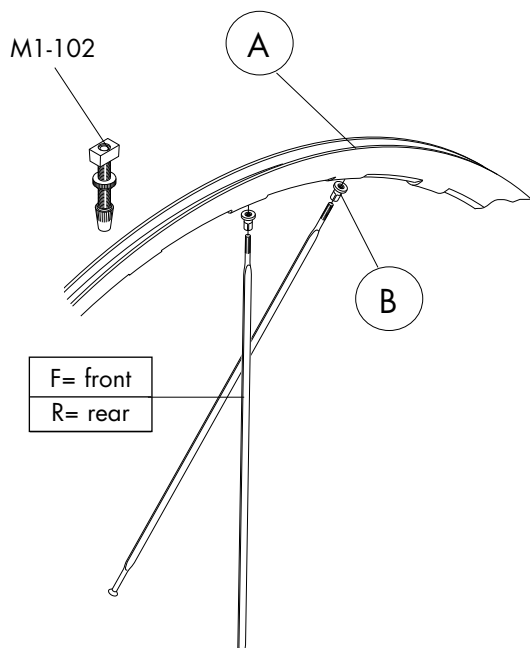

COMPLETE WHEELS	RIM (A) + M1-102	SPOKES (KIT 8 pcs.)
FRONT & REAR		
6 bolts ISO RM1-10DFB RM1-10DRB AFS RM1-10DFBAFS RM1-10DRBAFS	RM1F-DRB01	Front right + B / Rear left + B RM1-DS11 L. 264,4 mm
6 bolts ISO THRU-AXLE RM1-10DFBH15 RM1-10DFBH20 AFS THRU-AXLE RM1-10DFBAFSH15		Front left (disc side) + B / Rear right + B RM1-DS12 L. 269,4 mm