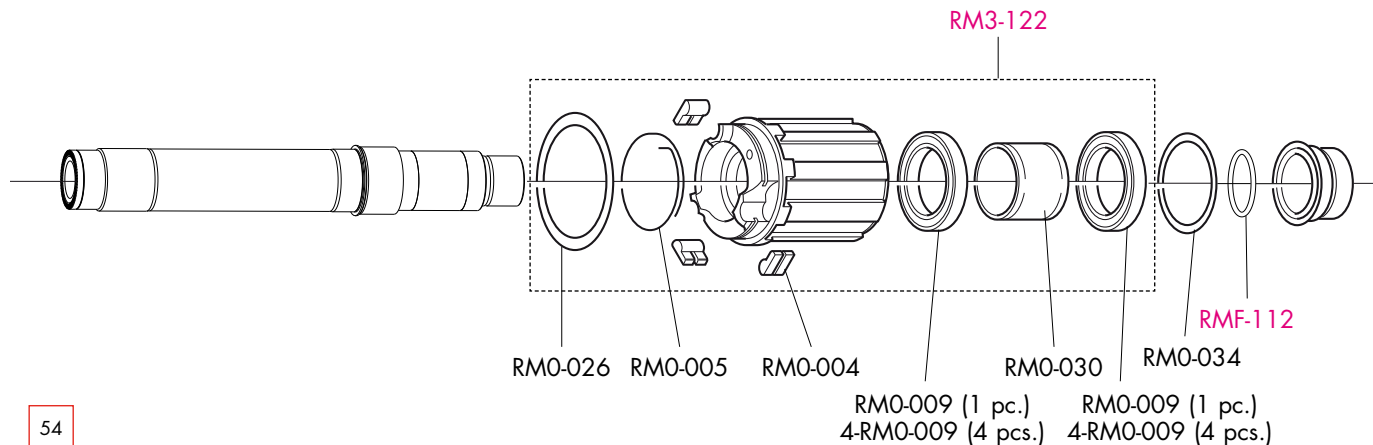

REDZONE DISC 6 BOLTS ISO

REAR HUB/MOZZO POSTERIORE/MOYEU ARRIERE

THRU-AXLE 12mm