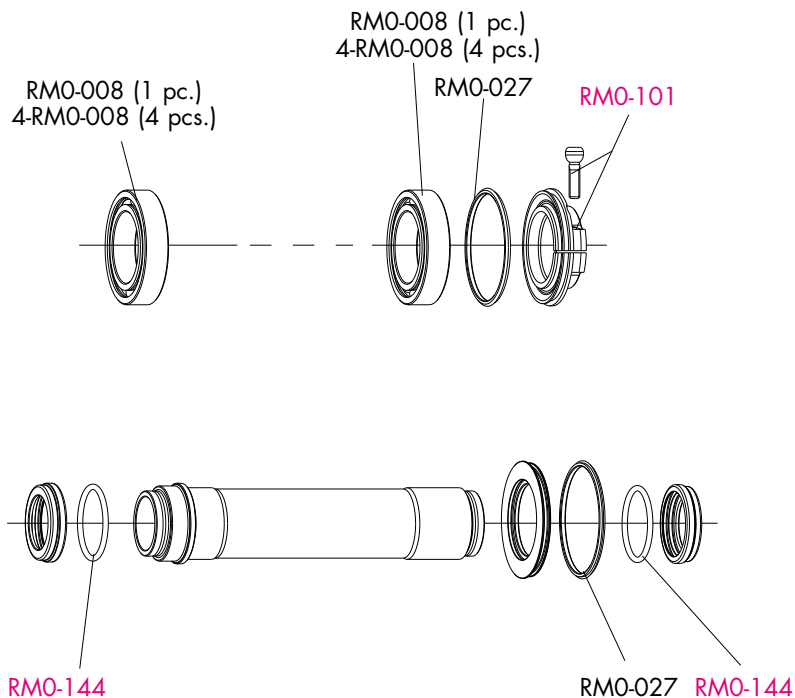

REDZONE DISC 6 BOLTS ISO

FRONT HUB/MOZZO ANTERIORE/MOYEU AVANT

THRU-AXLE 15mm