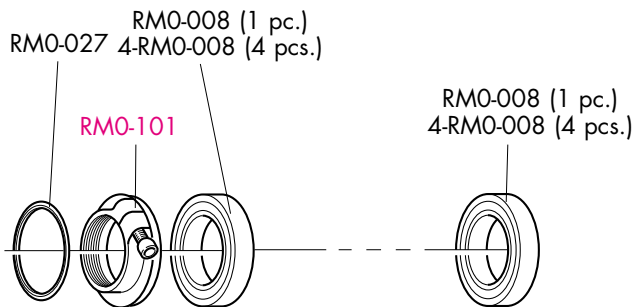

REDZONE XLR DISC 6 BOLTS ISO

REAR HUB/MOZZO POSTERIORE/MOYEU ARRIERE

QUICK-RELEASE