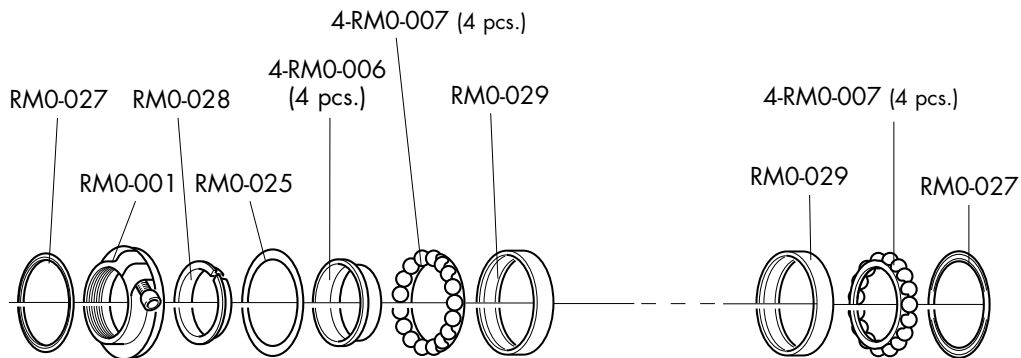

**RM0-100
KIT MOZZO / HUB KIT**

- 2 x RM0-025
- 2 x RM0-006
- 2 x RM0-008
- 2 x RM0-007