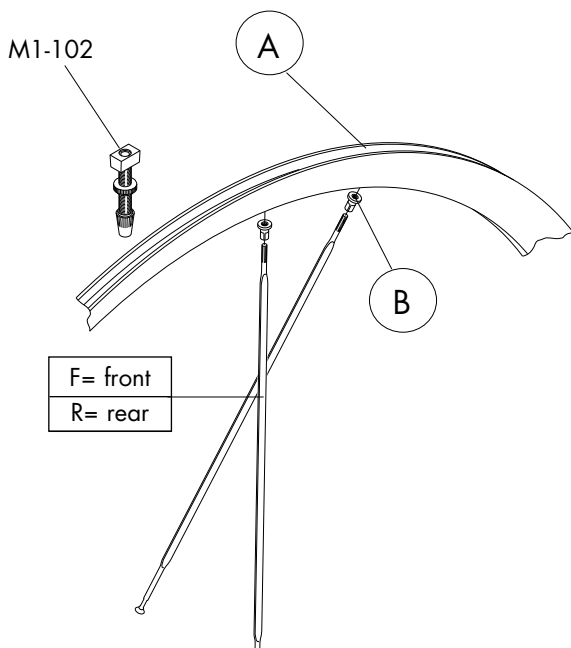

FRONT HUB/MOZZO ANTERIORE/MOYEU AVANT

THRU-AXLE 15mm

REDMETAL 1 XL THRU-AXLE DISC 6 BOLTS

FRONT HUB/MOZZO ANTERIORE/MOYEU AVANT

THRU-AXLE 20mm

REDMETAL3 DISC

RIMS & SPOKES/CERCHI E RAGGI/JANTES ET RAYONS

COMPLETE WHEELS	RIM (A) + M1-102	SPOKES (KIT 8 pcs.)
FRONT & REAR		
6 bolts ISO RM3-10DFB RM3-10DRB AFS RM3-10DFBAFS RM3-10DRBAFS 6 bolts ISO THRU-AXLE RM3-10DFBH AFS THRU-AXLE RM3-10DFBAFSH	RM3F-DRB01	Front right + B / Rear left + B RM3-DS11 L. 264 mm Front left (disc side) + B RM3-DS12 L. 266 mm Rear right + B RMZ-DS02 L. 266 mm