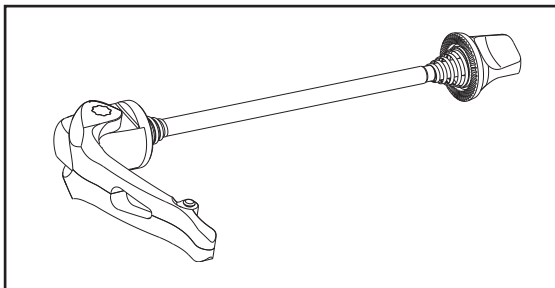

THRU-AXLE 20mm

REDFIRE DISC 6 BOLTS ISO

REAR HUB/MOZZO POSTERIORE/MOYEU ARRIERE

THRU-AXLE 12mm

QUICK-RELEASES/BLOCCAGGI/BLOCAGES

RM0-QF

Bloccaggio anteriore RED CARBON / RED METAL ZERO / 1 / 29 XLR
RED CARBON / RED METAL ZERO / 1 / 29 XLR front quick release
Blocage avant RED CARBON / RED METAL ZERO / 1 / 29 XLR