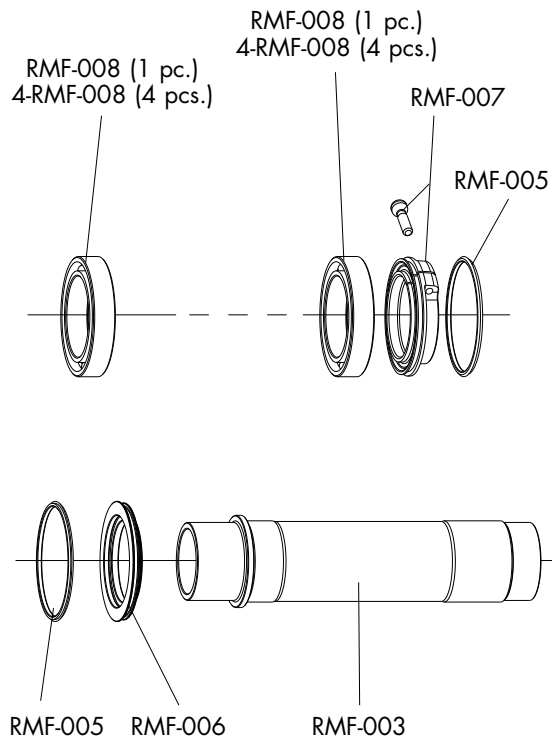

FRONT HUB/MOZZO ANTERIORE/MOYEU AVANT

THRU-AXLE 15mm

REDMETAL 1 XL THRU-AXLE DISC 6 BOLTS

FRONT HUB/MOZZO ANTERIORE/MOYEU AVANT

THRU-AXLE 20mm

REDMETAL3 DISC

RIMS & SPOKES/CERCHI E RAGGI/JANTES ET RAYONS

COMPLETE WHEELS	RIM (A) + M1-102	SPOKES (KIT 8 pcs.)
FRONT & REAR		
6 bolts ISO RM3-10DFB RM3-10DRB AFS RM3-10DFBAFS RM3-10DRBAFS 6 bolts ISO THRU-AXLE RM3-10DFBH AFS THRU-AXLE RM3-10DFBAFSH	RM3F-DRB01	Front right + B / Rear left + B RM3-DS11 L. 264 mm Front left (disc side) + B RM3-DS12 L. 266 mm Rear right + B RMZ-DS02 L. 266 mm