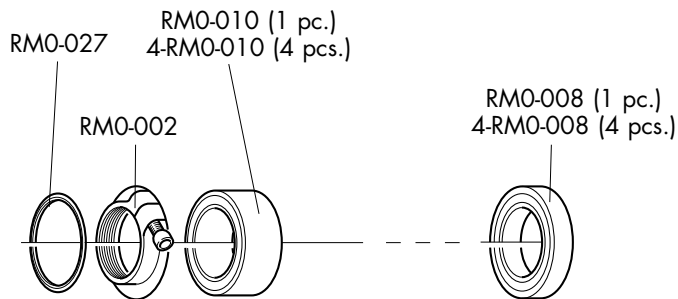

REDMETAL5 DISC AFS

REAR HUB/MOZZO POSTERIORE/MOYEU ARRIERE