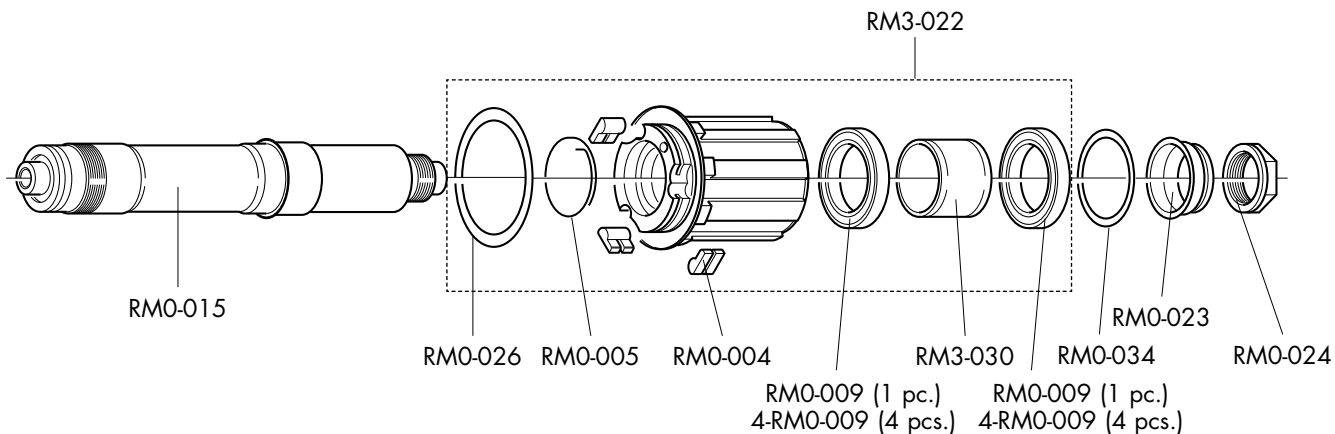

REDMETAL5 DISC AFS

REAR HUB/MOZZO POSTERIORE/MOYEU ARRIERE