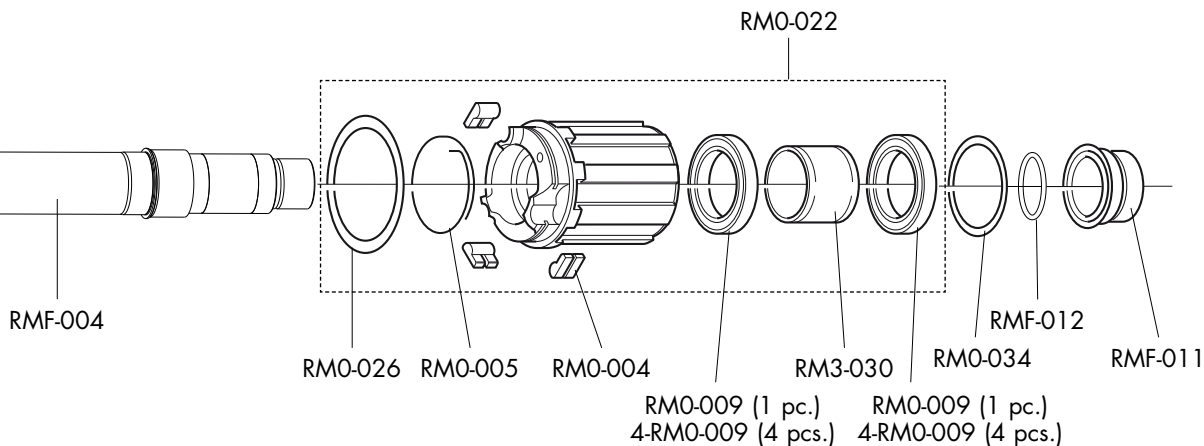

THRU-AXLE 20mm

REDFIRE DISC 6 BOLTS ISO

REAR HUB/MOZZO POSTERIORE/MOYEU ARRIERE

THRU-AXLE 12mm

QUICK-RELEASES/BLOCCAGGI/BLOCAGES

RM0-QF

Bloccaggio anteriore RED CARBON / RED METAL ZERO / 1 / 29 XLR
RED CARBON / RED METAL ZERO / 1 / 29 XLR front quick release
Blocage avant RED CARBON / RED METAL ZERO / 1 / 29 XLR