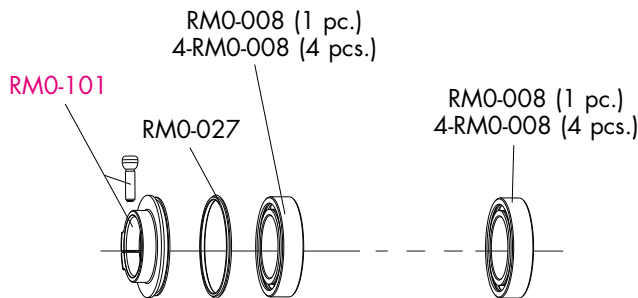

REDZONE DISC 6 BOLTS ISO

REAR HUB/MOZZO POSTERIORE/MOYEU ARRIERE

THRU-AXLE 12mm