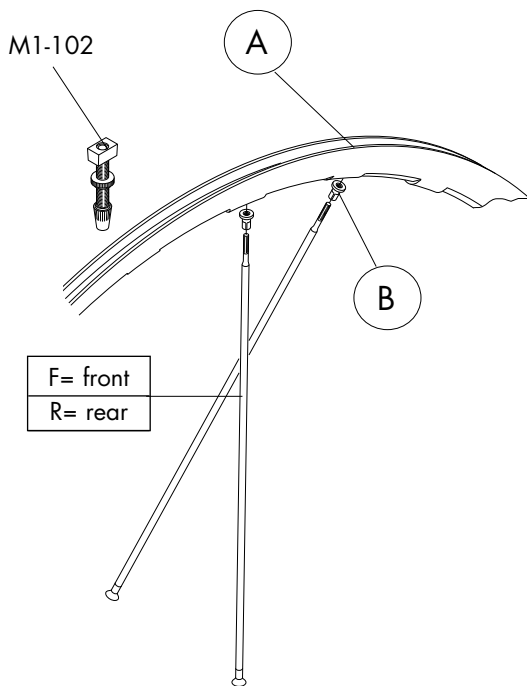

COMPLETE WHEELS	RIM (A) + M1-102
	FRONT & REAR
6 bolts ISO - FRONT RMZ-10DFRH20X RMZ-10DFRH15X	RMZF-DRBX
6 bolts ISO - REAR RMZ-10DRRX RMZ-10DRRH12X	

SPOKES (KIT 8 pcs.)	
Front right + B / Rear left + B	Front left (disc side) + B / Rear right + B
RM1-DS11	RM1-DS12
L. 264,4 mm	L. 269,4 mm

COMPLETE LABEL KIT (front+rear) RMZ-LAB10DBX