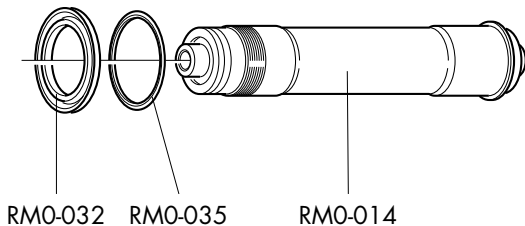

REDMETAL 1 XL DISC AFS

FRONT HUB/MOZZO ANTERIORE/MOYEU AVANT