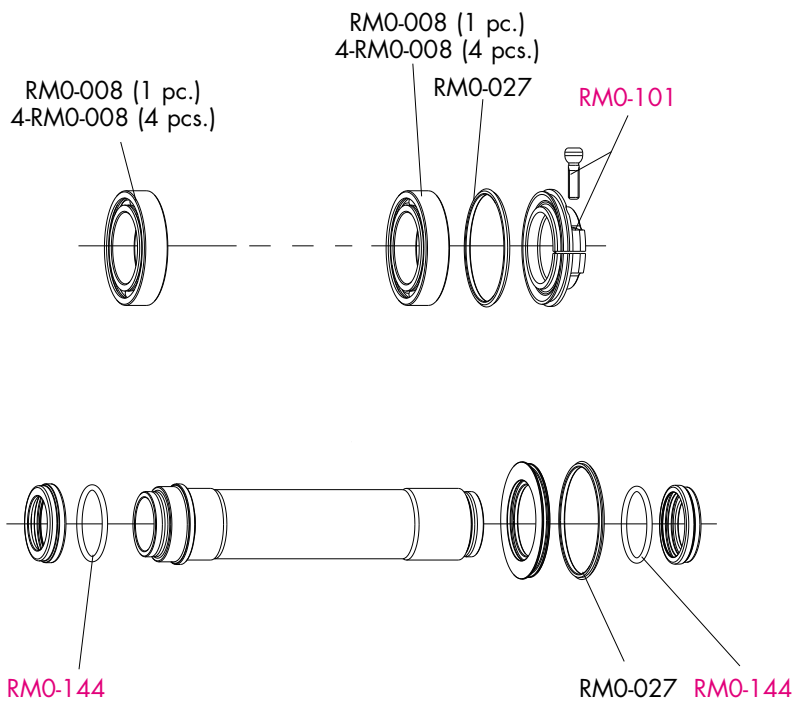

REDZONE XLR DISC 6 BOLTS ISO

FRONT HUB/MOZZO ANTERIORE/MOYEU AVANT

THRU-AXLE 15mm