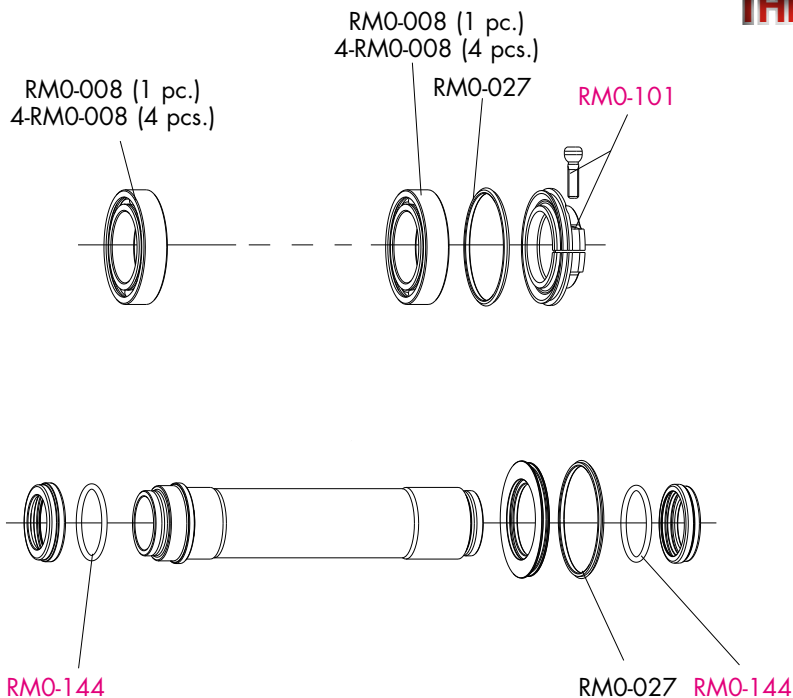

REDMETAL 1 XL THRU-AXLE DISC 6 BOLTS

FRONT HUB/MOZZO ANTERIORE/MOYEU AVANT

THRU-AXLE 15mm