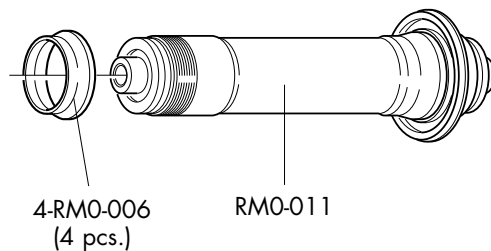

RM0-100
KIT MOZZO / HUB KIT

- 2 x RM0-025
- 2 x RM0-006
- 2 x RM0-008
- 2 x RM0-007