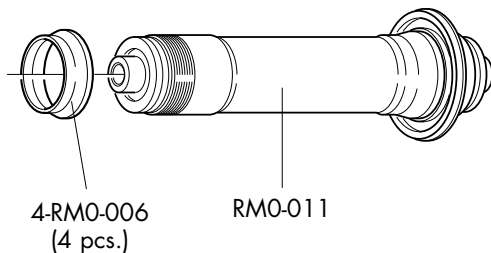

**RM0-100
KIT MOZZO / HUB KIT**

- 2 x RM0-025
- 2 x RM0-006
- 2 x RM0-008
- 2 x RM0-007