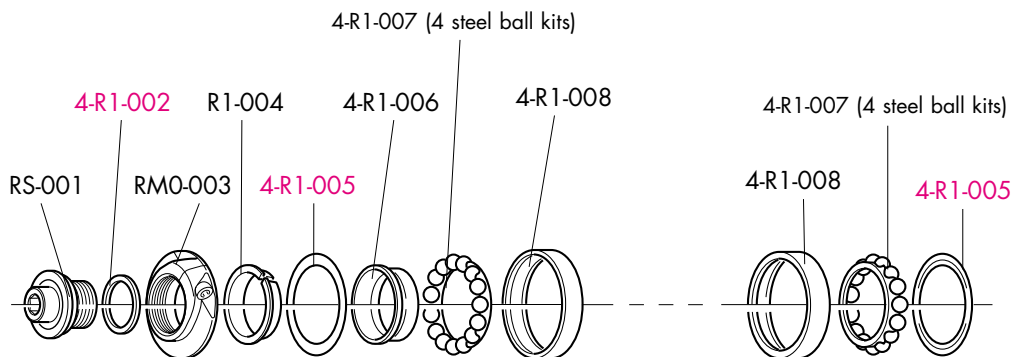

RS-100 KIT MOZZO / HUB KIT

- 2 x R1-005
- 2 x R1-006
- 2 x R1-008
- 2 x R1-007