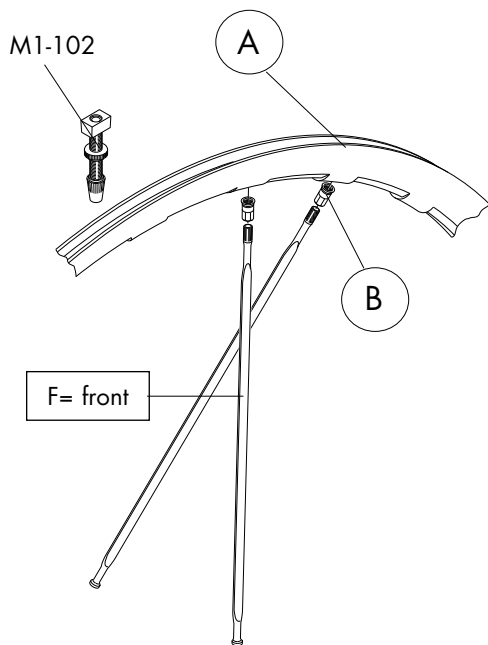

COMPLETE WHEELS	RIM (A) + M1-102	Compl. spoke KIT	SINGLE SPOKES	
FRONT HH	6 bolts ISO RM0-9DFBH AFS RM0-9DFBAFSH	RM0F-DRHB (black) RM0F-DRHR (red)	RM0F-DSK 8 x F 256,9mm 16 x F 251,4mm 24 x B	Front right + B RM0F-DSL L. 256,9 mm	Front left (disc side) + B RM0F-DSR L. 251,4 mm

NIPPLES (B)

RM0-B
(10 pcs.)

COMPLETE LABEL KIT
(front+rear)

RM0-LAB9DHB (black)
RM0-LAB9DHRB (red & black)