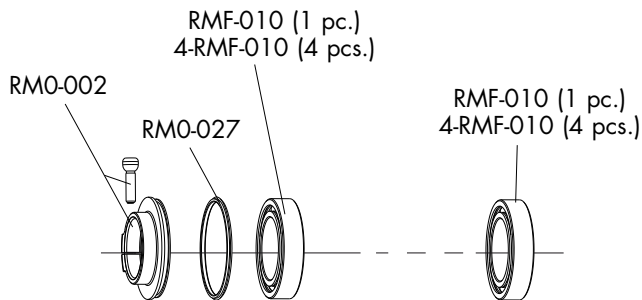

THRU-AXLE 20mm

REDFIRE DISC 6 BOLTS ISO

REAR HUB/MOZZO POSTERIORE/MOYEU ARRIERE

THRU-AXLE 12mm

QUICK-RELEASES/BLOCCAGGI/BLOCAGES

RM0-QF

Bloccaggio anteriore RED CARBON / RED METAL ZERO / 1 / 29 XLR
RED CARBON / RED METAL ZERO / 1 / 29 XLR front quick release
Blocage avant RED CARBON / RED METAL ZERO / 1 / 29 XLR