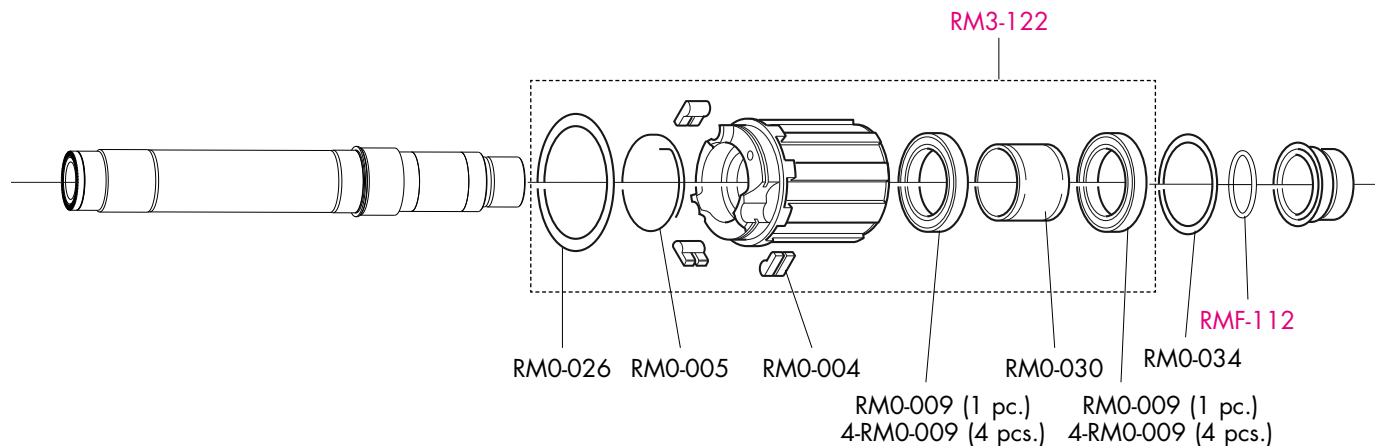

FRONT HUB/MOZZO ANTERIORE/MOYEU AVANT

THRU-AXLE 15mm

REDZONE XLR DISC 6 BOLTS ISO

FRONT HUB/MOZZO ANTERIORE/MOYEU AVANT

THRU-AXLE 20mm

REDZONE XLR DISC 6 BOLTS ISO

REAR HUB/MOZZO POSTERIORE/MOYEU ARRIERE

THRU-AXLE 12mm