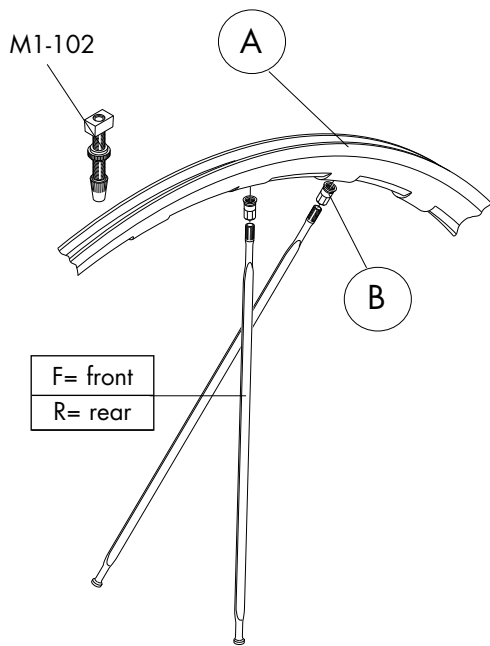

NIPPLES (B)

RM0-B
(10 pcs.)

COMPLETE LABEL KIT
(front+rear)

RM0-LAB9DHB (black)
RM0-LAB9DHRB (red & black)

REDMETALZERO RIM BRAKES

RIMS & SPOKES/CERCHI E RAGGI/JANTES ET RAYONS

	COMPLETE WHEELS	RIM (A) + M1-102	Compl. KIT	SINGLE SPOKES	
FRONT	RM0-8VFS	RM0F-VRS	RM0F-VSK 18 x F/R 246,4mm 18 x B	Front + B & Rear left + B	
REAR	RM0-8VRS	RM0R-VRS	RM0R-VSK 7 x F/R 246,4mm 14 x R 254,9mm 21 x B,	RM0F-VS L. 246,4 mm	R right + B RM0R-VSR L. 254,9 mm