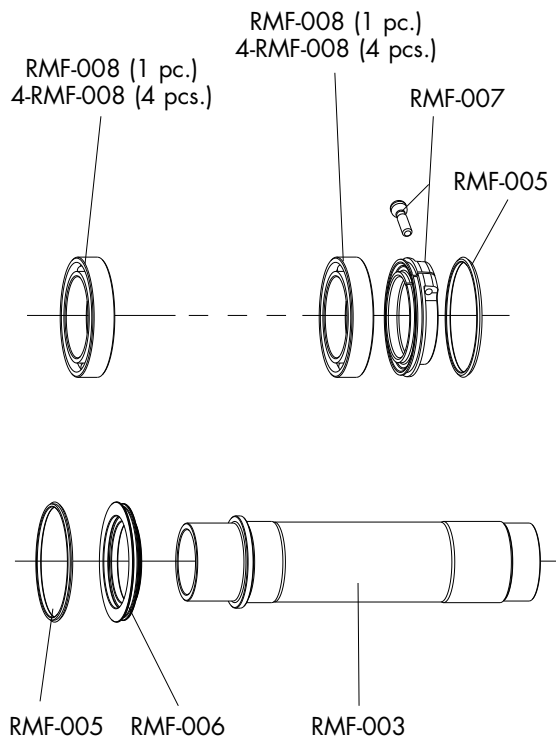

REDFIRE DISC

FRONT HUB/MOZZO ANTERIORE/MOYEU AVANT

THRU-AXLE 20mm