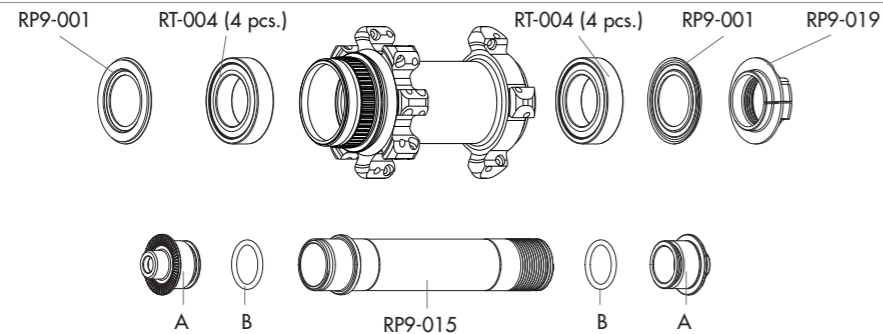

RED POWER 27.5

AFS
front: QR/15mm ta
rear: QR/12mm ta 142-135

HUBS/MOZZI

RED POWER 29

6 BOLTS
front: QR/15mm ta
rear: QR/12mm ta 142-135

RIMS & SPOKES/CERCHI E RAGGI

RIM

LABEL KIT
VALVE HOLE
RIM-TAPE
DIAMETER

RP9-LAB1 5DB (FRONT+REAR)
6,5 mm
RP7-RT
622 X 19C

SPOKES

SPOKES Front LH / Rear LH
SPOKES Front RH / Rear RH
NIPPLES

RP9-DS13
RP9-DS14
50-R3-N

8 spokes + 8 nipples
8 spokes + 8 nipples
50 nipples

ACCESSORIES

KIT QR

RM11-TAQR

for front wheel (2A + 2B)

KIT 15 thru-axle

KITFCFA15

for front wheel - from QR to 15mm thru axle

REAR WHEELS ADAPTERS KIT ON PAGE 123