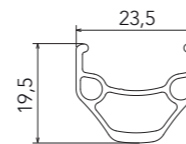

RED POWER 29 HP

AFS
front: QR/15mm ta
rear: QR/12mm ta 142-135

HUBS/MOZZI

RED POWER 27.5

6 BOLTS
front: QR/15mm ta
rear: QR/12mm ta 142-135

RIMS & SPOKES/CERCHI E RAGGI

RIM

LABEL KIT
VALVE HOLE
RIM-TAPE
DIAMETER