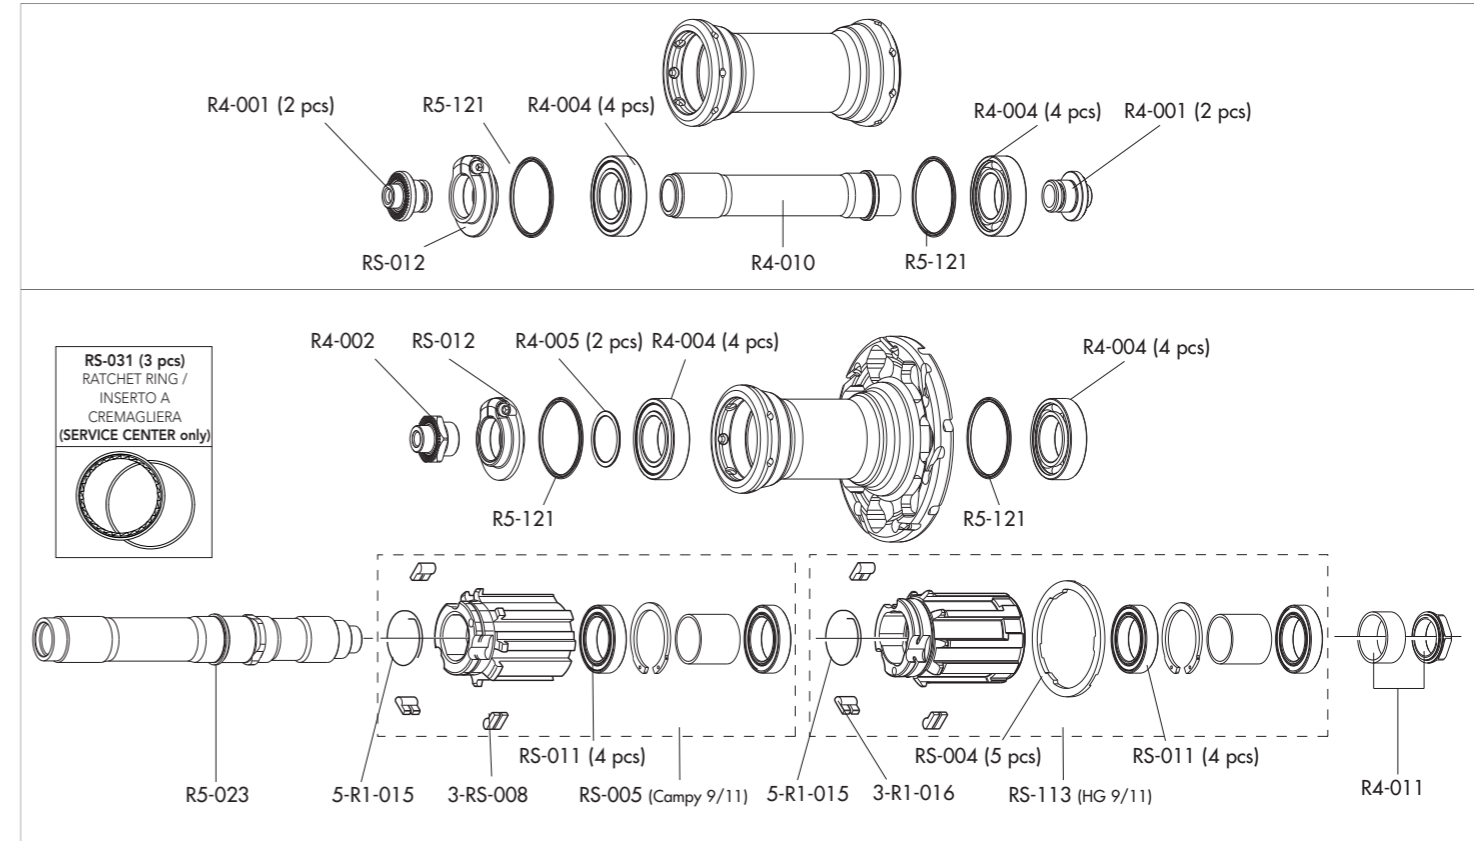

RACING 5™ LG CX CLINCHER

RIMS & SPOKES/CERCHI E RAGGI

RIM

	RIM-TAPE LABEL KIT VALVE HOLE DIAMETER	R5-RT01 (20.5 mm - 2 pcs) R5-LAB15CXBW (front+rear) 6,5 mm 622 X 17C

SPOKES

FRONT SPOKE	R5-216	4 spokes + 4 nipples
REAR RIGHT SPOKE	R5-218	4 spokes + 4 nipples
REAR LEFT SPOKE	R5-119	4 spokes + 4 nipples
NIPPLES	R5-B	50 pcs

ACCESSORIES

Spacer for HG11 FW body	RS-004	5 pcs - to be used only with 9/10s sprockets <i>(please note that every HG11 rear wheel/HG11 FW body package contains the spacer)</i>

RACING 5™ LG CX CLINCHER

HUBS/MOZZI/MOYEUX