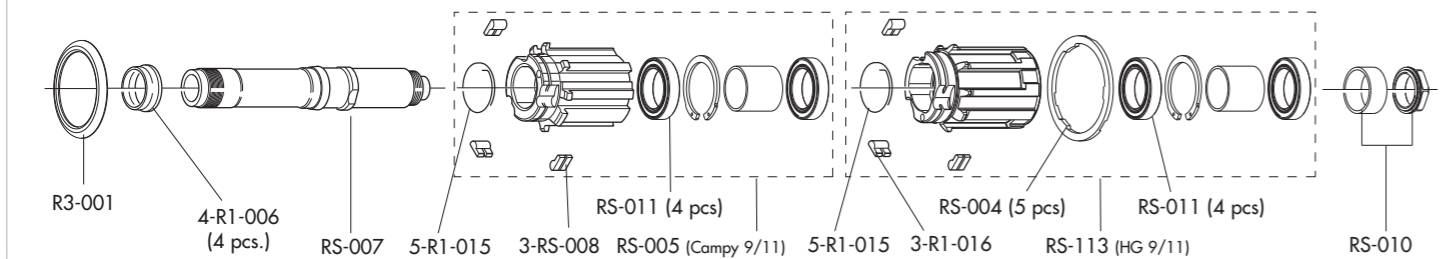

RED WIND XLR™ CLINCHER - H50

USB™
bearings

HUBS/MOZZI