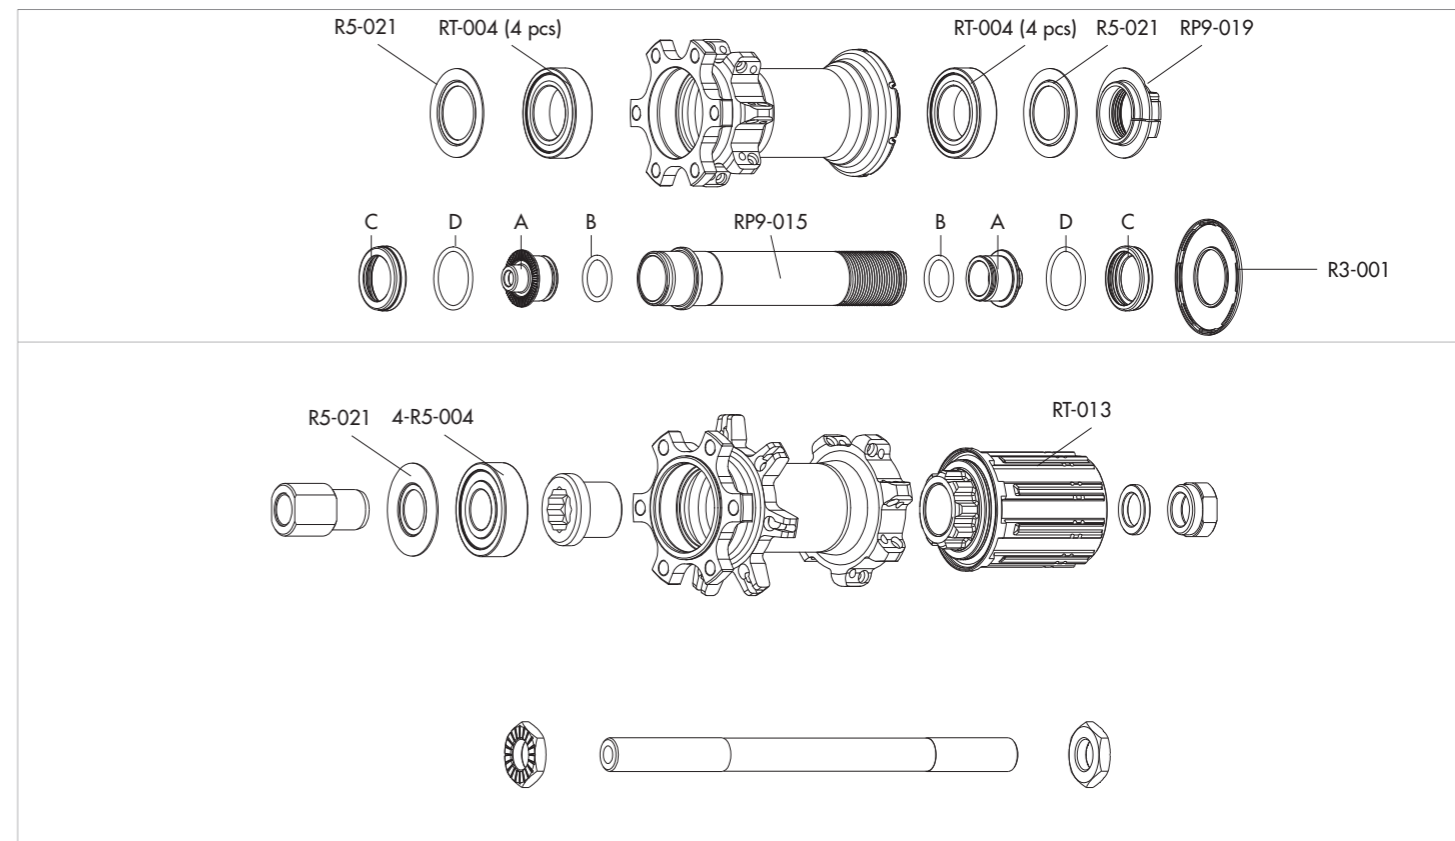

RACING SPORT™ DB CX CLINCHER

RIMS & SPOKES/CERCHI E RAGGI

RIM

	RIM-TAPE LABEL KIT VALVE HOLE DIAMETER	2-RL-RT (18 mm - 2 pcs) RT-LAB15CXBDB (front+rear) 6,5 mm 622 X 15C

SPOKES

FRONT RIGHT SPOKE	RT-016	4 spokes + 4 nipples
FRONT LEFT SPOKE	RT-017	4 spokes + 4 nipples
REAR RIGHT SPOKE	RT-118	4 spokes + 4 nipples
REAR LEFT SPOKE	RT-119	4 spokes + 4 nipples
NIPPLES	50-R3-N	50 pcs

ACCESSORIES

Spacer for HG11 FW body	RS-004	5 pcs - to be used only with 9/10s sprockets <i>[please note that every HG11 rear wheel/HG11 FW body package contains the spacer]</i>
KIT QR	RM11-TAQR	for front wheel (2A + 2B)
KIT 15 thru-axle	RM11-TA15	for front wheel - from QR to 15mm thru axle (2C + 2D)

RACING SPORT™ DB CX CLINCHER

HUBS/MOZZI