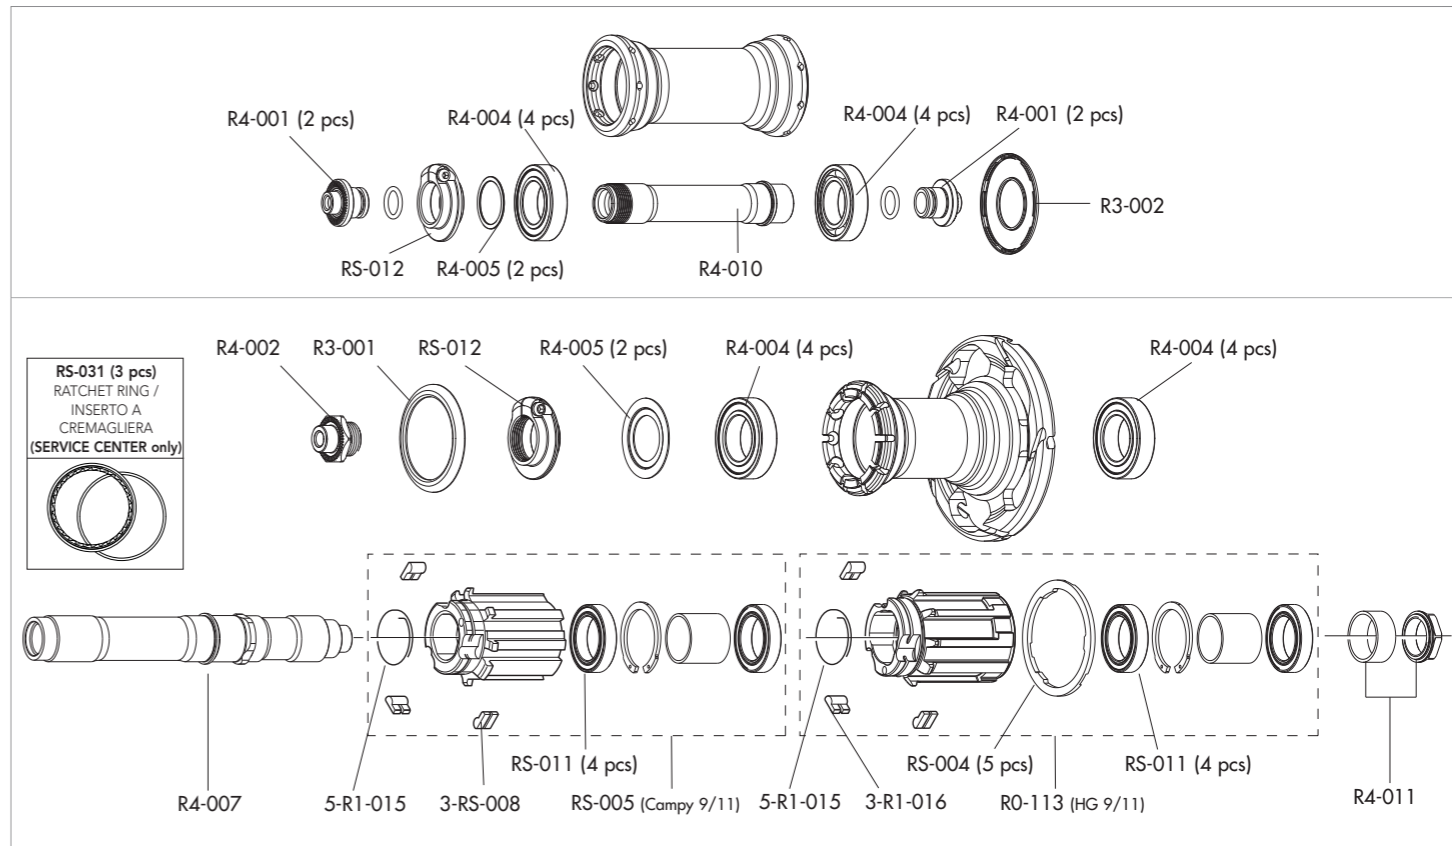

RACING QUATTRO LG CX CLINCHER

RIMS & SPOKES/CERCHI E RAGGI

RIM

	RIM-TAPE LABEL KIT VALVE HOLE DIAMETER	R5-RT01 (20.5 mm - 2 pcs) R4-LAB16CXB (front+rear) 6,5 mm 622 X 17C

SPOKES

FRONT SPOKE REAR RIGHT SPOKE REAR LEFT SPOKE NIPPLES	R4-016 R4-018 R4-019 R5-B	4 spokes + 4 nipples 4 spokes + 4 nipples 4 spokes + 4 nipples 50 pcs.

ACCESSORIES

Spacer for HG11 FW body	RS-004	5 pcs - to be used only with 9/10s sprockets <i>(please note that every HG11 rear wheel/HG11 FW body package contains the spacer)</i>

RACING QUATTRO LG CX CLINCHER

HUBS/MOZZI/MOYEUR