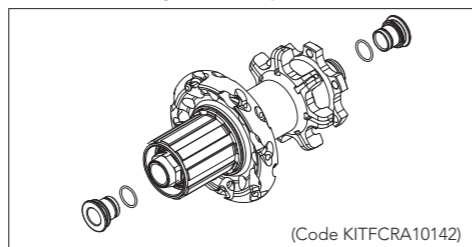

THRU AXLE HH10 - 142 mm