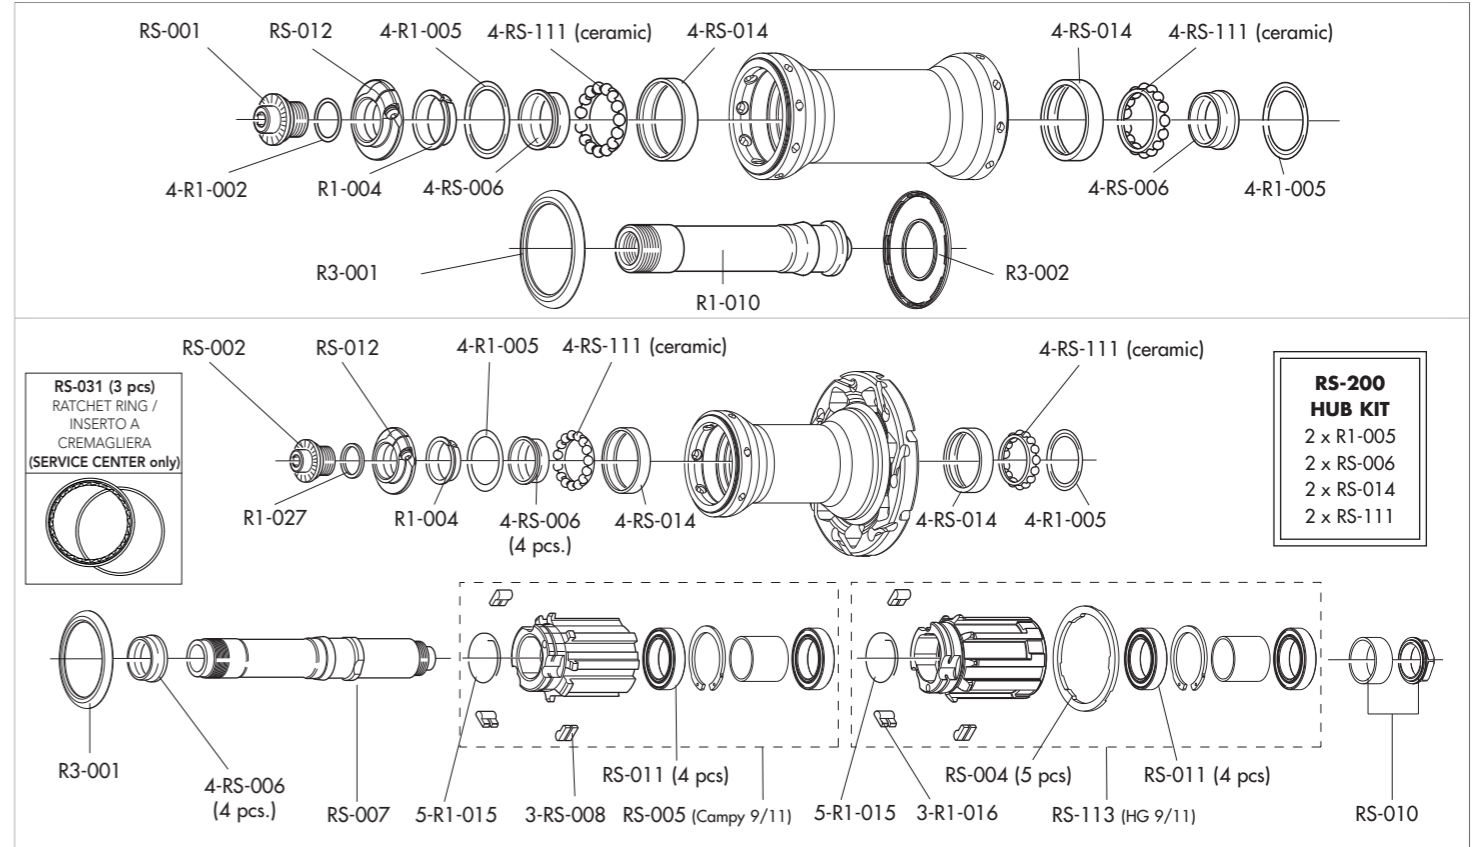

RACING SPEED™ XLR tubular

RIMS & SPOKES/CERCHI E RAGGI

RIM

	FRONT RIM	RSF-TRK11 (no labels)
	REAR RIM	RSR-TRK11 (no labels)
LABEL KIT	RS-LAB9T (front+rear) - RS-LAB12TDK (DARK front+rear)	
VALVE HOLE	6,5 mm	
VALVE EXTENSION	T-08	
DIAMETER	634 mm	
BRAKE SHOES	for carbon rims - BR-BO500 (for brakes with retention spring or interference fixing) - BR-BO500X1 (for brakes with screw fixing)	

SPOKES

COMPLETE FRONT KIT	RSF-SK	18 front spokes + 18 nuts + 18 nut supporting plates
COMPLETE REAR KIT	RSR-SK01	14 rear right spokes + 7 rear left spokes + 21 nuts + 21 nut supporting plates
MINI-KIT	RS-MK01	2 front spokes + 2 rear right spokes + 1 rear left spokes + 5 nuts + 5 nut supporting plates
NUTS	RS-B	10 pcs
NUT SUPPORTING PLATES	RS-C	10 pcs
TOOL	T-02	anti-rotation

ACCESSORIES

Spacer for HG11 FW body	RS-004	5 pcs - to be used only with 9/10s sprockets (please note that every HG11 rear wheel/HG11 FW body package contains the spacer)

WARNING!

Because of the high temperatures reached when braking, we recommend you use only glue for tubular tires specifically for carbon fibre rims.
A causa delle alte temperature raggiunte in frenata, vi consigliamo di utilizzare solamente colla per tubolari che sia specifica per i soli cerchi in fibra di carbonio.

RACING SPEED™ XLR tubular

HUBS/MOZZI