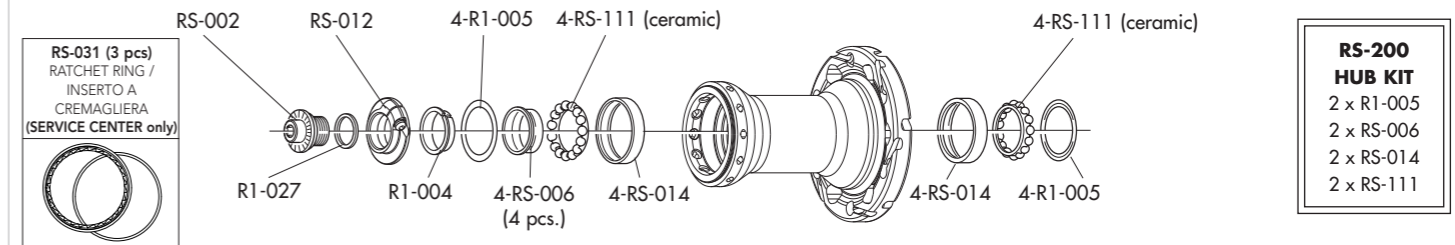

RED WIND XLR™ CLINCHER - H50

USB™
bearings

HUBS/MOZZI

RED WIND XLR™ CLINCHER - H50

CULT™
bearings

HUBS/MOZZI

RED WIND XLR™ CLINCHER - H80

RIMS & SPOKES/CERCHI E RAGGI