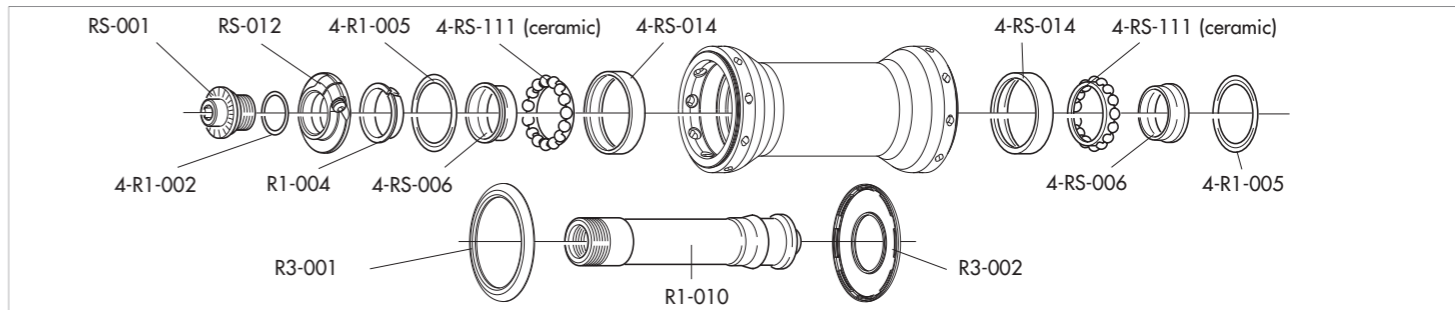

HUBS/MOZZI