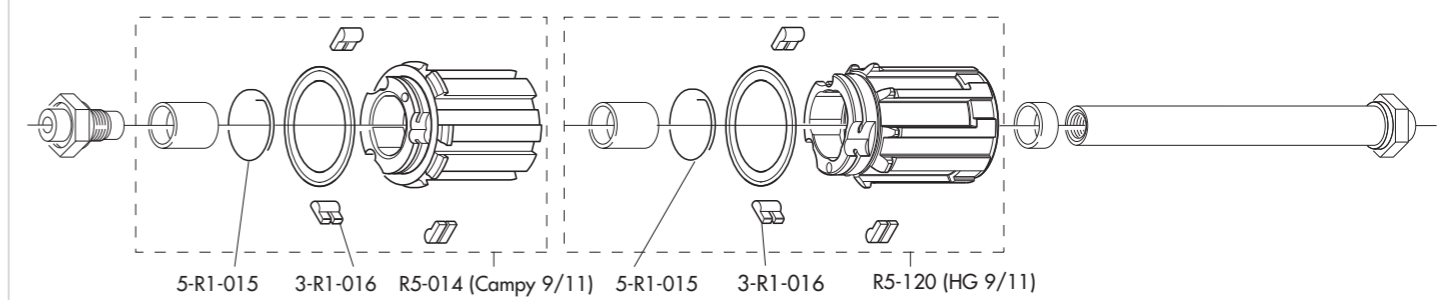

RED WIND™ CLINCHER - H50

standard bearings

HUBS/MOZZI

RED WIND™ CLINCHER - H50

USB™ bearings

HUBS/MOZZI

RACING LIGHT™ XLR tubular

RIMS & SPOKES/CERCHI E RAGGI