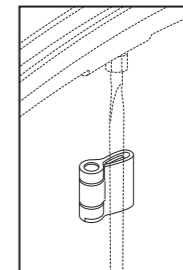

T-09
Magnete velocità
SPD magnet
Aimant vitesse