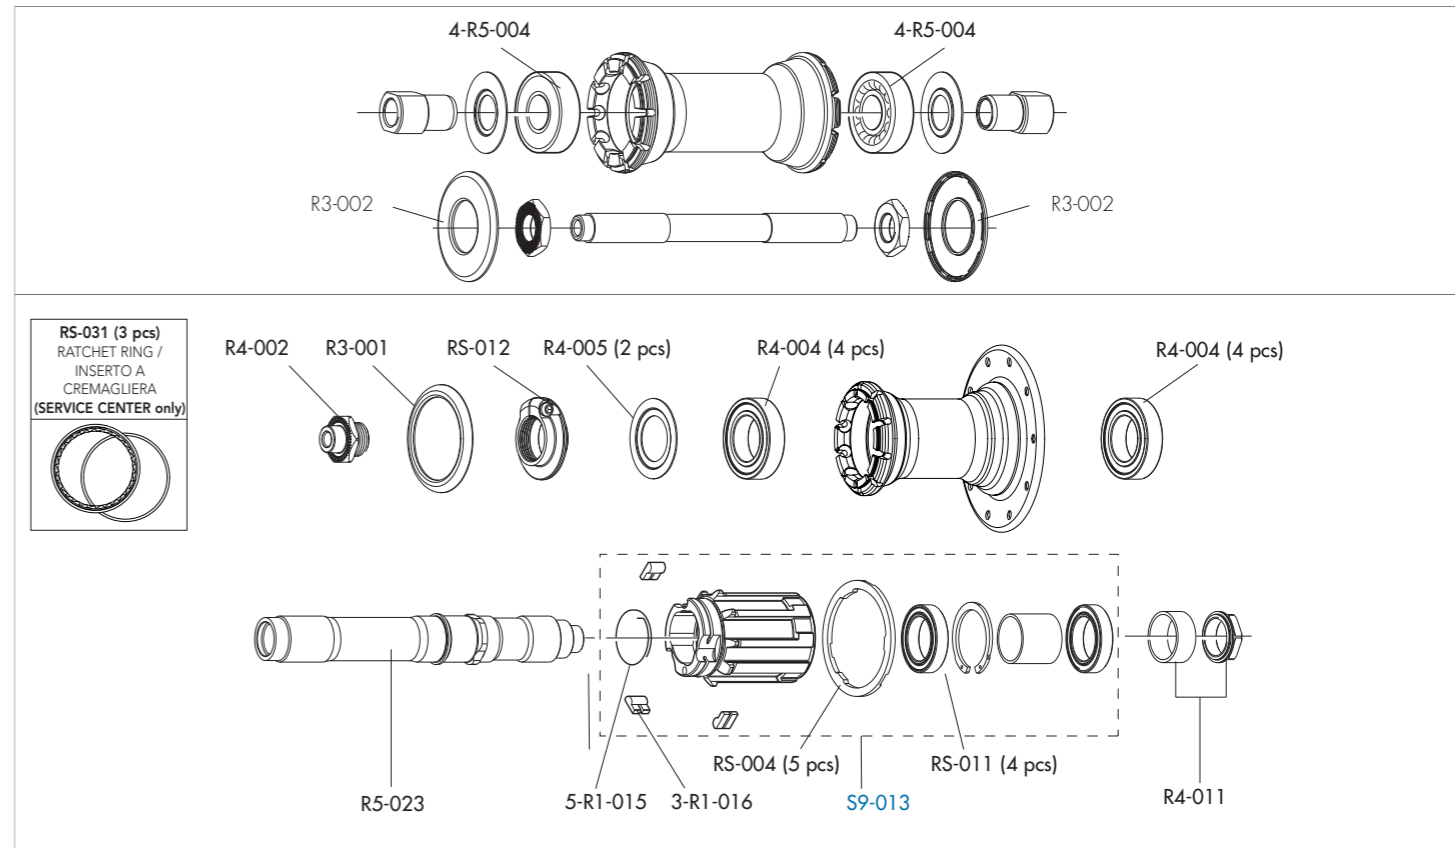

RACING S19 CLINCHER

RIMS & SPOKES/CERCHI E RAGGI

RIM

	RIM-TAPE VALVE HOLE DIAMETER	2-S9-RT (18 mm - 2 pcs) 6,5 mm 622 X 19C

SPOKES

FRONT SPOKE REAR RIGHT SPOKE REAR LEFT SPOKE NIPPLES	S9-016 R7-118 S9-019 50-R3-N	4 spokes + 4 nipples 4 spokes + 4 nipples 4 spokes + 4 nipples 50 pcs

ACCESSORIES

Spacer for HG11 FW body	RS-004	5 pcs - to be used only with 9/10s sprockets <i>(please note that every HG11 rear wheel/HG11 FW body package contains the spacer)</i>

RACING S19 CLINCHER

HUBS/MOZZI