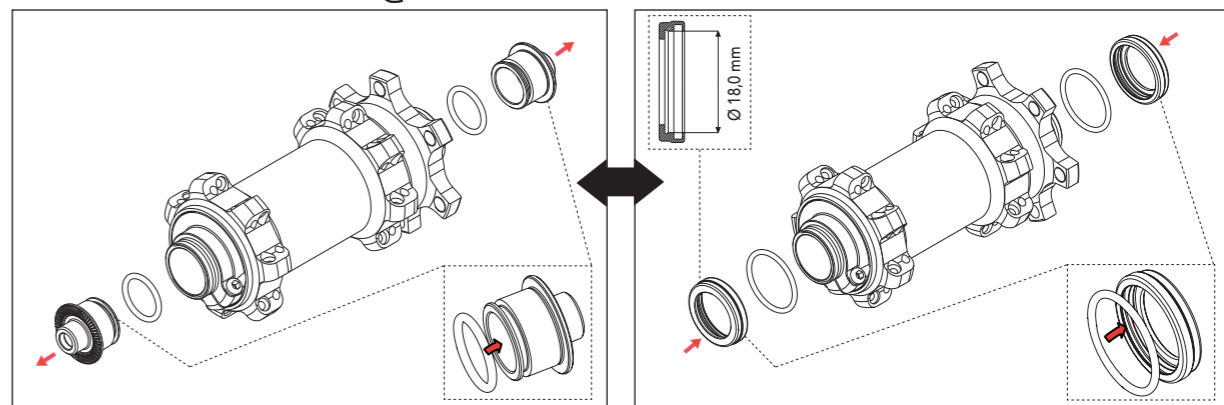

ADAPTERS FOR FULL COMP FRONT AXLE RED POWER/RED POWER HP/RED PASSION

QUICK RELEASE ↔ THRU-AXLE 15 mm ADAPTER

QR Ø 9mm - 100mm

Thru axle Ø 15mm - 100mm

RM11-TAQR

KITFCFA15