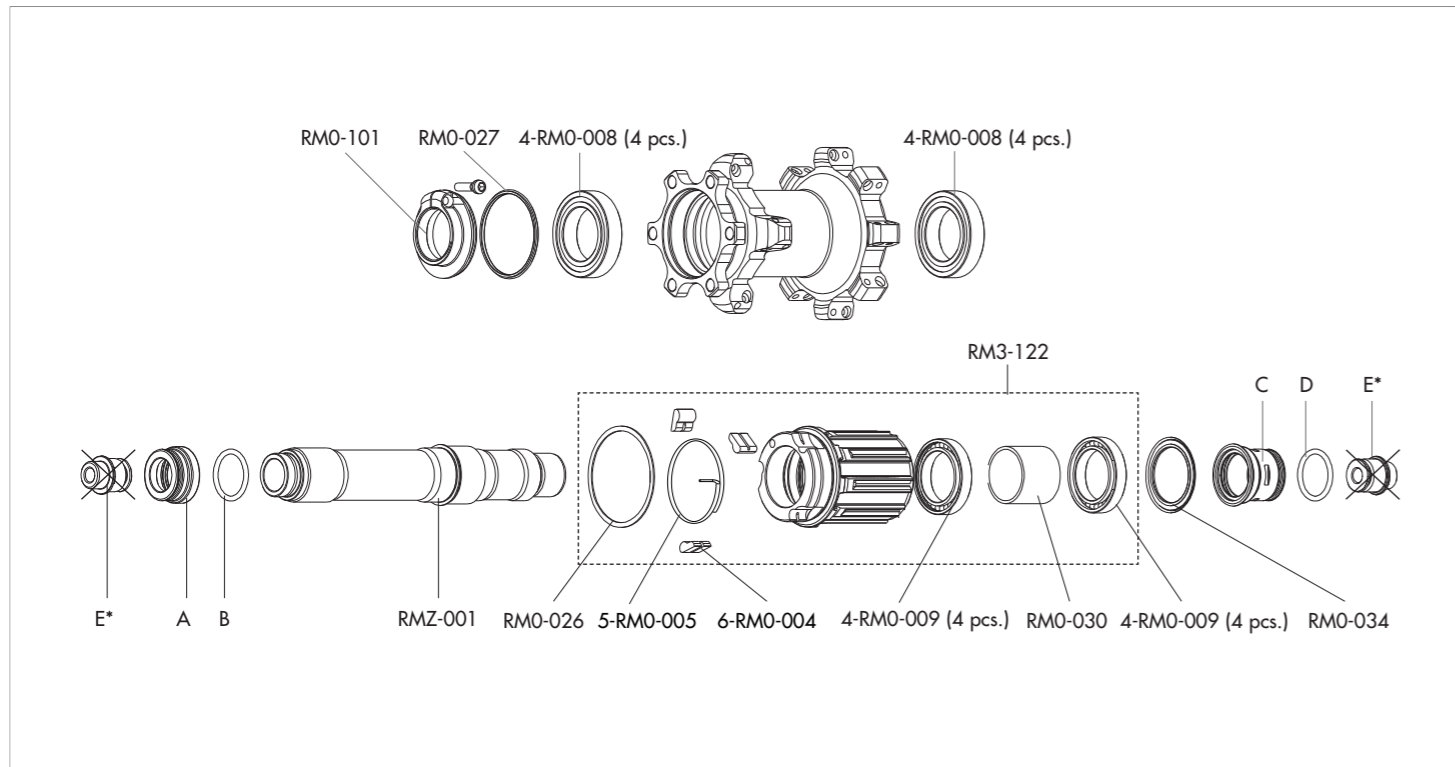

RED POWER XL

6 BOLTS

rear: 12mm ta 135/142

HUBS/MOZZI

* E - ATTENTION: this adapter is absolutely not compatible.

RED POWER XL

AFS
front: QR/15mm ta
rear: QR

RIMS & SPOKES/CERCHI E RAGGI

RIM

	LABEL KIT VALVE HOLE VALVE HOLE BUSHING RIM-TAPE DIAMETER	RPX-LAB1 2DB (FRONT+REAR) 8,5 mm RPX-015 (for valve seat reduction - 10 pcs.) RPX-RT 559 X 19C

SPOKES

SPOKES Front RH SPOKES Front LH SPOKES Rear RH SPOKES Rear LH	RPX-DS01 RPX-DS02 RPX-DS03 RMH-DS02	8 spokes + 8 nipples 8 spokes + 8 nipples 8 spokes + 8 nipples 8 spokes + 8 nipples

ACCESSORIES

KIT QR	RM11-TAQR	for front wheel (2A + 2B)
KIT 15 thru-axle	RM11-TA15	for front wheel - from QR to 15mm thru axle
AFS LOCKRING	4-M1-101	to fix the brake disc
AFS LOCKRING TOOL	UT-BB130