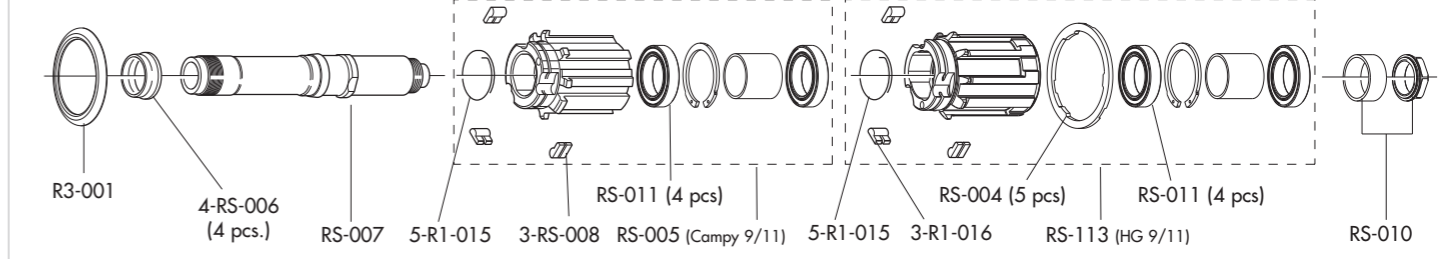

HUBS/MOZZI