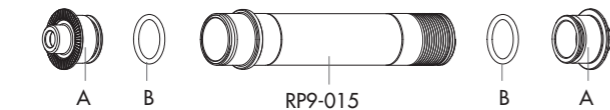

RED POWER 27.5 HP

6 BOLTS
front: QR/15mm ta
rear: QR/12mm ta 142-135

HUBS/MOZZI

RP9-022 (HG)

RN9-023 (XD)