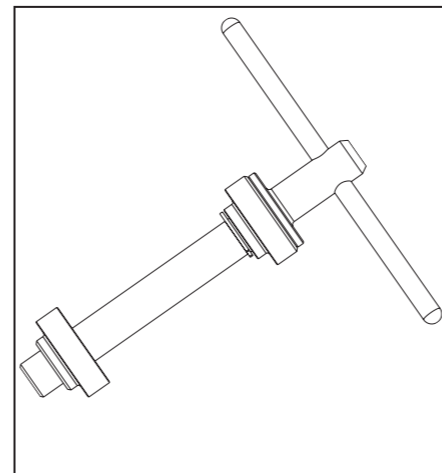

Thru axle Ø 12mm - O.L.D. 142mm Thru axle Ø 12mm - O.L.D. 135mm

RM14-TA12142XD

RM14-TA12135XD

TOOLS

UT-BB140
 Attrezzo calotte RACING TORQ™ OS-fit™
 Tool for RACING TORQ™ OS-fit™ cups
 Outil pour cuvettes RACING TORQ™ OS-fit™