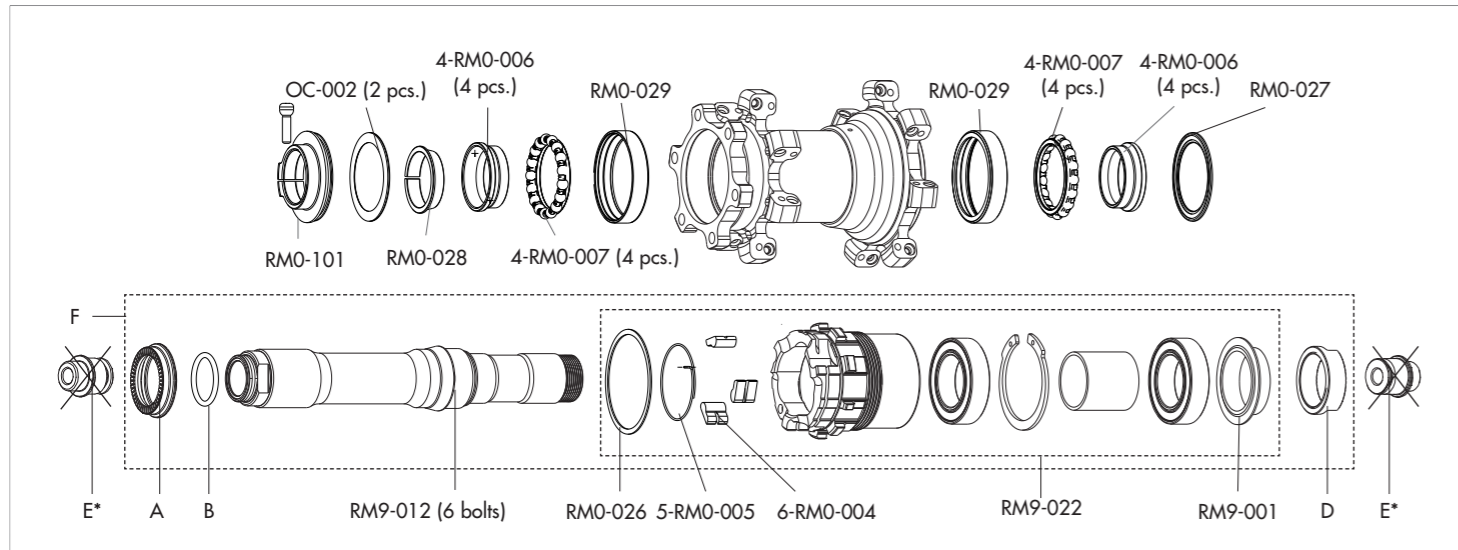

RED METAL 29 XRP

6 BOLTS
rear: 12mm ta 135/142
XD FW body

HUBS/MOZZI

ACCESSORIES

F	RM9-XD	KIT XD - 6 bolts
F	RM9-XDAFS	KIT XD - AFS
A+B+D	RM14-TA12135XD	135 mm O.L.D.
A+B+D	RM14-TA12142XD	142 mm O.L.D.

* E - ATTENTION: this adapter is **absolutely not compatible**.

RED POWER XL

6 BOLTS
front: QR/15mm ta
rear: QR

RIMS & SPOKES/CERCHI E RAGGI

RIM

	LABEL KIT VALVE HOLE VALVE HOLE BUSHING RIM-TAPE DIAMETER	RPX-LAB1 2DB (FRONT+REAR) 8,5 mm RPX-015 (for valve seat reduction - 10 pcs.) RPX-RT 559 X 19C

SPOKES

SPOKES Front RH SPOKES Front LH SPOKES Rear RH SPOKES Rear LH	RPX-DS01 RPX-DS02 RPX-DS03 RMH-DS02	8 spokes + 8 nipples 8 spokes + 8 nipples 8 spokes + 8 nipples 8 spokes + 8 nipples

ACCESSORIES

KIT QR	RM11-TAQR	for front wheel (2A + 2B)
KIT 15 thru-axle	RM11-TA15	for front wheel - from QR to 15mm thru axle