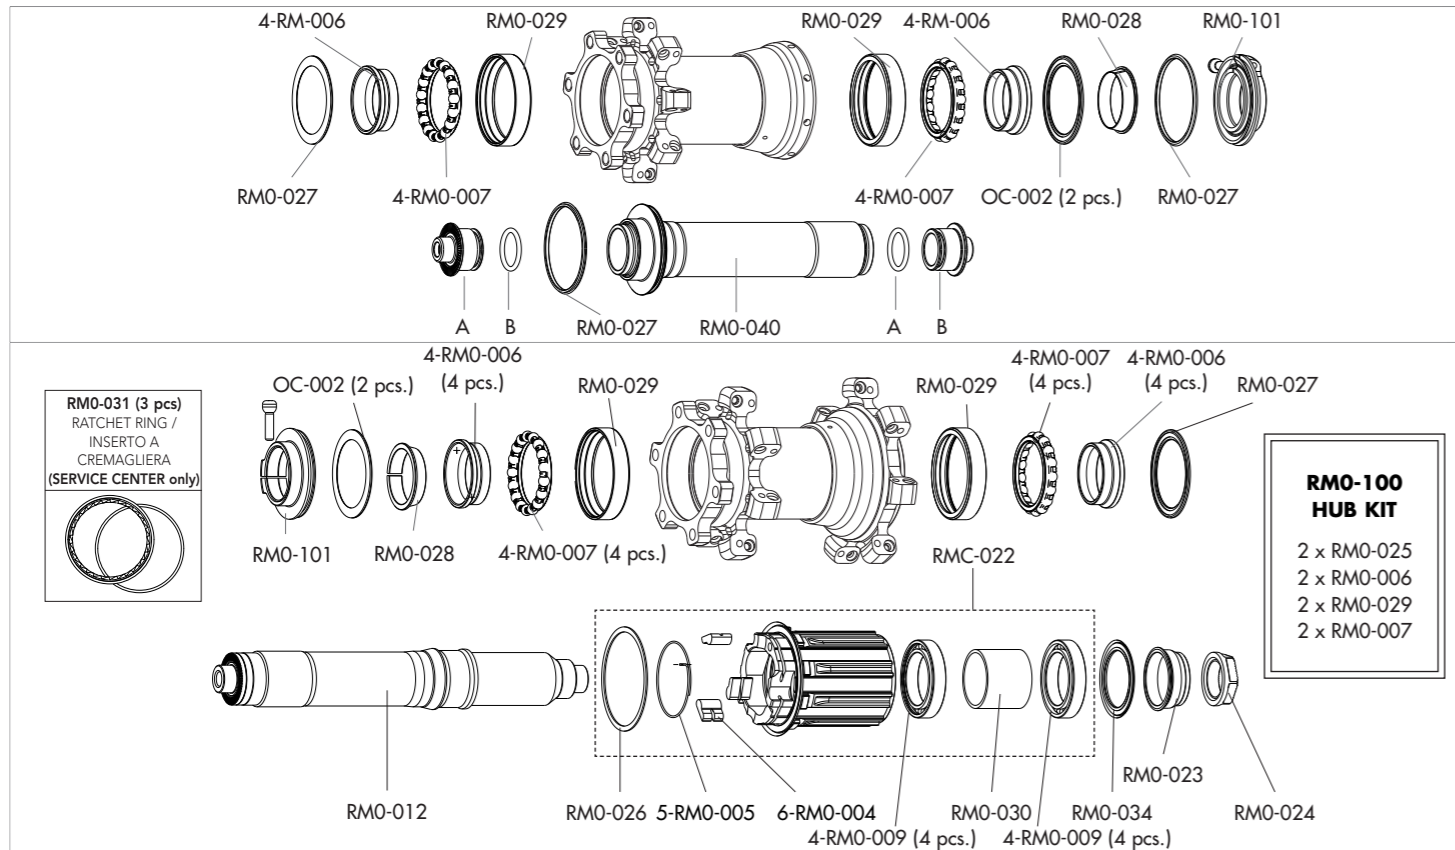

RED METAL XRP 650B

6 BOLTS
front: QR/15mm ta
rear: QR

HUBS/MOZZI

RED METAL XRP 650B

AFS
front: QR/15mm ta
rear: QR

RIMS & SPOKES/CERCHI E RAGGI

RIM

	FRONT RIM	RM7F-DRB (with labels)
	REAR RIM	RM7R-DRB (with labels)
	LABEL KIT	RM7-LAB14DB (FRONT+REAR)
	VALVE HOLE	6,5 mm
	VALVE	M1-102
	DIAMETER	27,5 Tubeless

SPOKES

SPOKES Front LH / Rear RH	RM7-DS01	8 spokes + 8 nipples
SPOKES Front RH	RM7-DS02	8 spokes + 8 nipples
SPOKES Rear LH	RM7-DS03	8 spokes + 8 nipples
NIPPLES	RM9-R	10 pcs
TOOL	T-11	magnet-attractor insert for nipple
TOOL	T-05	nipple-guide magnet
TOOL	T-18	spoke spanner

ACCESSORIES

KIT QR	RM11-TAQR	for front wheel (2A + 2B)
KIT 15 thru-axle	RM11-TA15	for front wheel - from QR to 15mm thru axle
AFS LOCKRING	4-M1-101	to fix the brake disc
AFS LOCKRING TOOL	UT-BB130