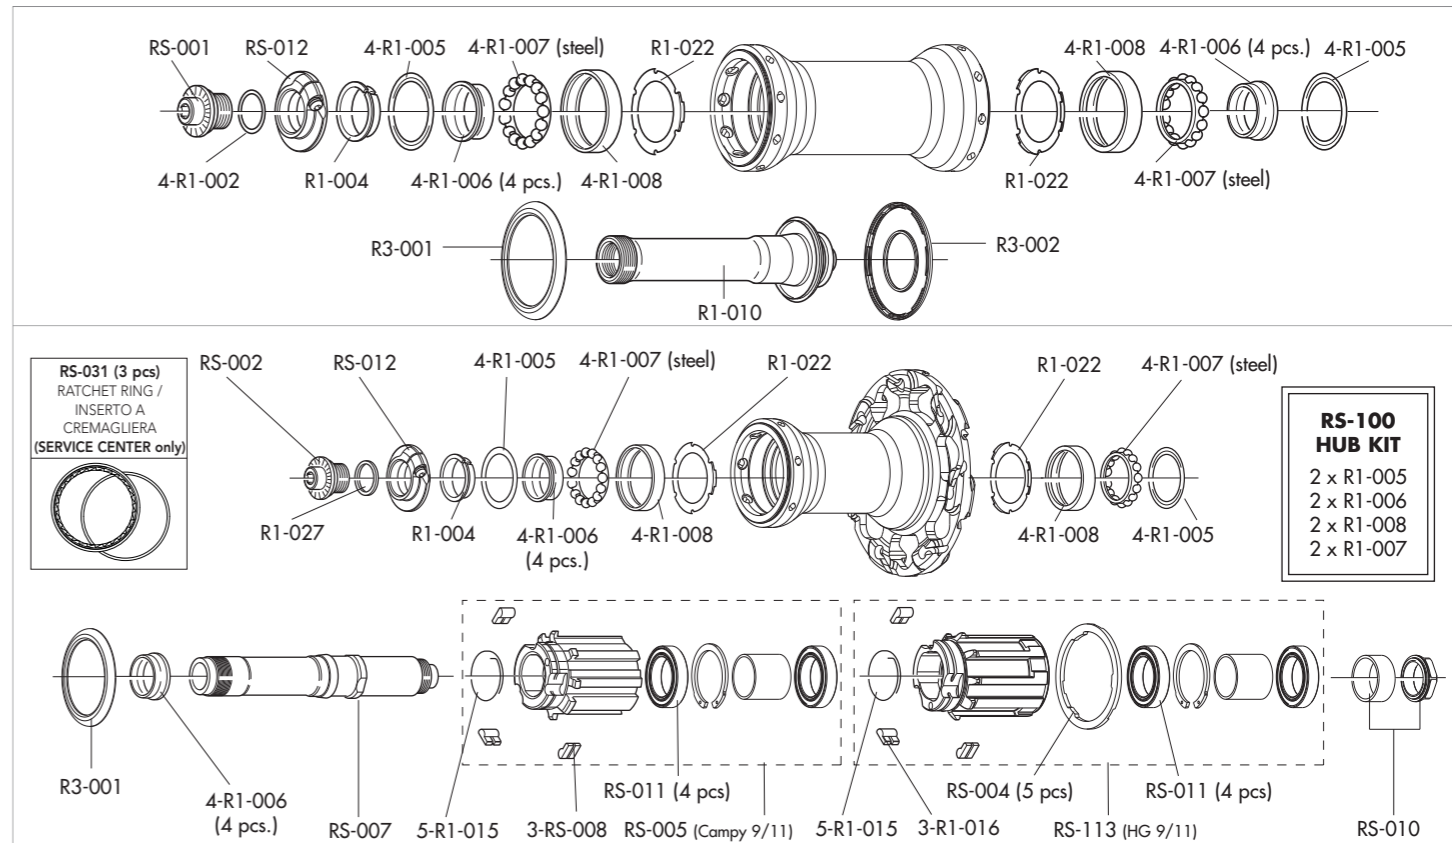

RACING 3™ 2-WAY FIT

RIMS & SPOKES/CERCHI E RAGGI

RIM

	FRONT RIM REAR RIM LABEL KIT VALVE HOLE 2-Way Fit VALVE™ DIAMETER	R3F-2RB01 (with labels) R3R-2RB01 (with labels) R3-LAB132B (front+rear) 6,5 mm M1-102 634 mm

SPOKES

COMPLETE FRONT SPOKE COMPLETE REAR RIGHT SPOKE COMPLETE REAR LEFT SPOKE NIPPLES TOOL TOOL TOOL	R3-016 R3-018 R3-019 RM3-B T-10 T-05 T-02	4 spokes + 4 nipples 4 spokes + 4 nipples 4 spokes + 4 nipples 50 pcs magnet-attractor insert for nipple nipple-guide magnet spoke anti-rotation

ACCESSORIES

Spacer for HG11 FW body	RS-004	5 pcs - to be used only with 9/10s sprockets <i>(please note that every HG11 rear wheel/HG11 FW body package contains the spacer)</i>

RACING 3™ 2-WAY FIT

HUBS/MOZZI/MOYEUR