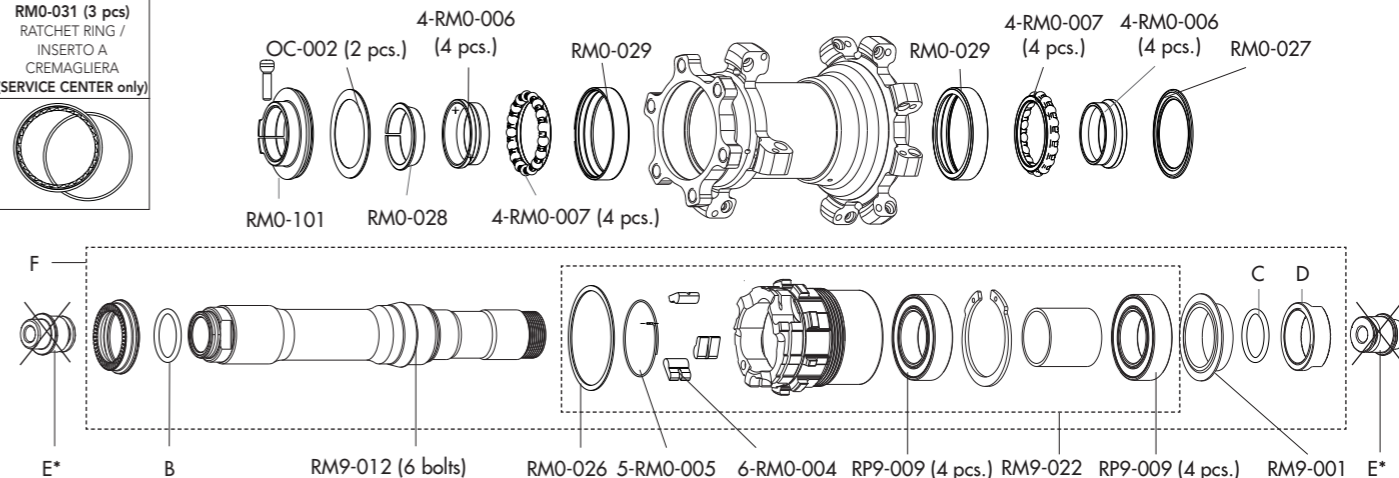

HUBS/MOZZI

RM0-031 (3 pcs)
RATCHET RING /
INSERTO A
CREMAGLIERA
(SERVICE CENTER only)

* E - ATTENTION: this adapter is **absolutely** not compatible.

ACCESSORIES

F	RM9-XD	KIT XD - 6 bolts
F	RM9-XDAFS	KIT XD - AFS
A+B+C+D	RM14-TA12135XD	135 mm O.L.D.
A+B+C+D	RM14-TA12142XD	142 mm O.L.D.