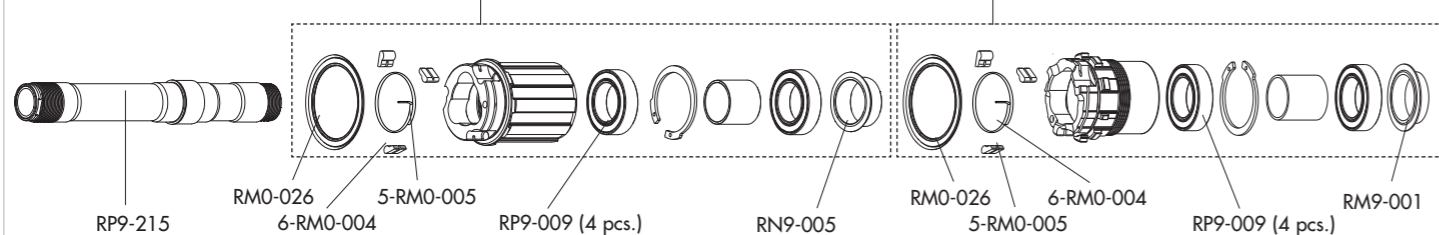

RED POWER 27.5

AFS
front: QR/15mm ta
rear: QR/12mm ta 142-135

HUBS/MOZZI

RED POWER 29

6 BOLTS
front: QR/15mm ta
rear: QR/12mm ta 142-135

RIMS & SPOKES/CERCHI E RAGGI

RIM

LABEL KIT
VALVE HOLE
RIM-TAPE
DIAMETER

RP9-LAB1 5DB (FRONT+REAR)
6,5 mm
RP7-RT
622 X 19C

SPOKES

SPOKES Front LH / Rear LH
SPOKES Front RH / Rear RH
NIPPLES

RP9-DS13
RP9-DS14
50-R3-N

8 spokes + 8 nipples
8 spokes + 8 nipples
50 nipples

ACCESSORIES

KIT QR

RM11-TAQR

for front wheel (2A + 2B)

KIT 15 thru-axle

KITFCFA15

for front wheel - from QR to 15mm thru axle

REAR WHEELS ADAPTERS KIT ON PAGE 123