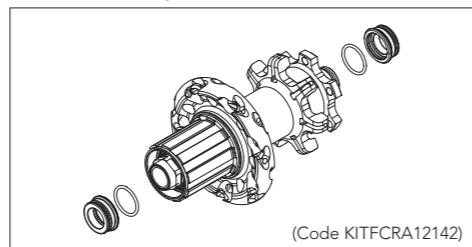

THRU AXLE HH12 - 142 mm