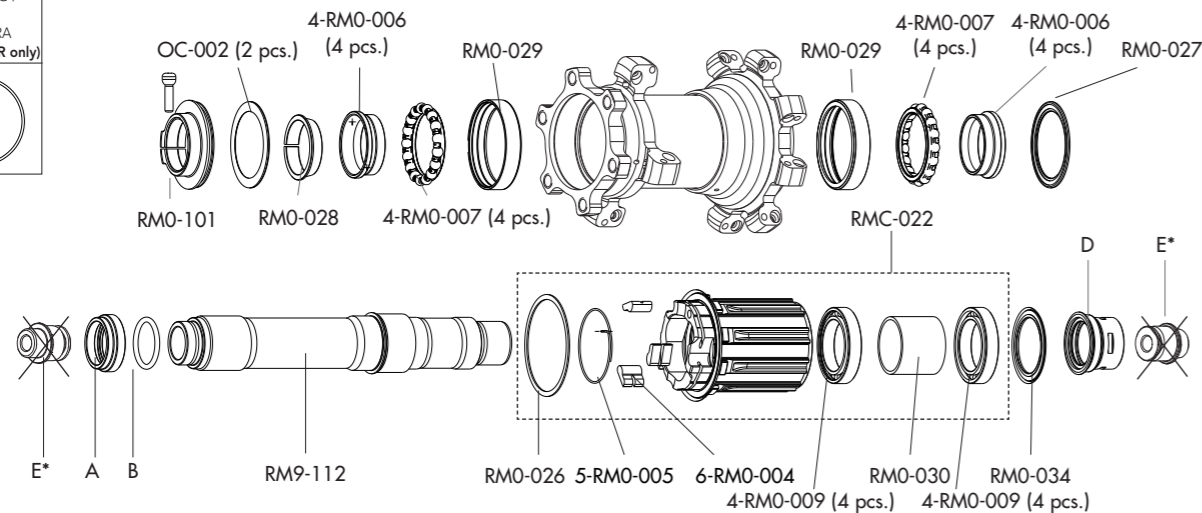

RED METAL XRP 650B

6 BOLTS
rear: 12mm ta 135/142
Shimano FW body

HUBS/MOZZI

RM0-031 (3 pcs)
RATCHET RING /
INSERTO A
CREMAGLIERA
(SERVICE CENTER only)

ACCESSORIES

A+B+D (HG FW body)	135 mm O.L.D.	KIT-X12
A+B+D (HG FW body)	142 mm O.L.D.	RM11-TA12

* E - ATTENTION: this adapter is **absolutely** not compatible.

RED METAL XRP 650B

6 BOLTS
rear: 12mm ta 135/142
XD FW body