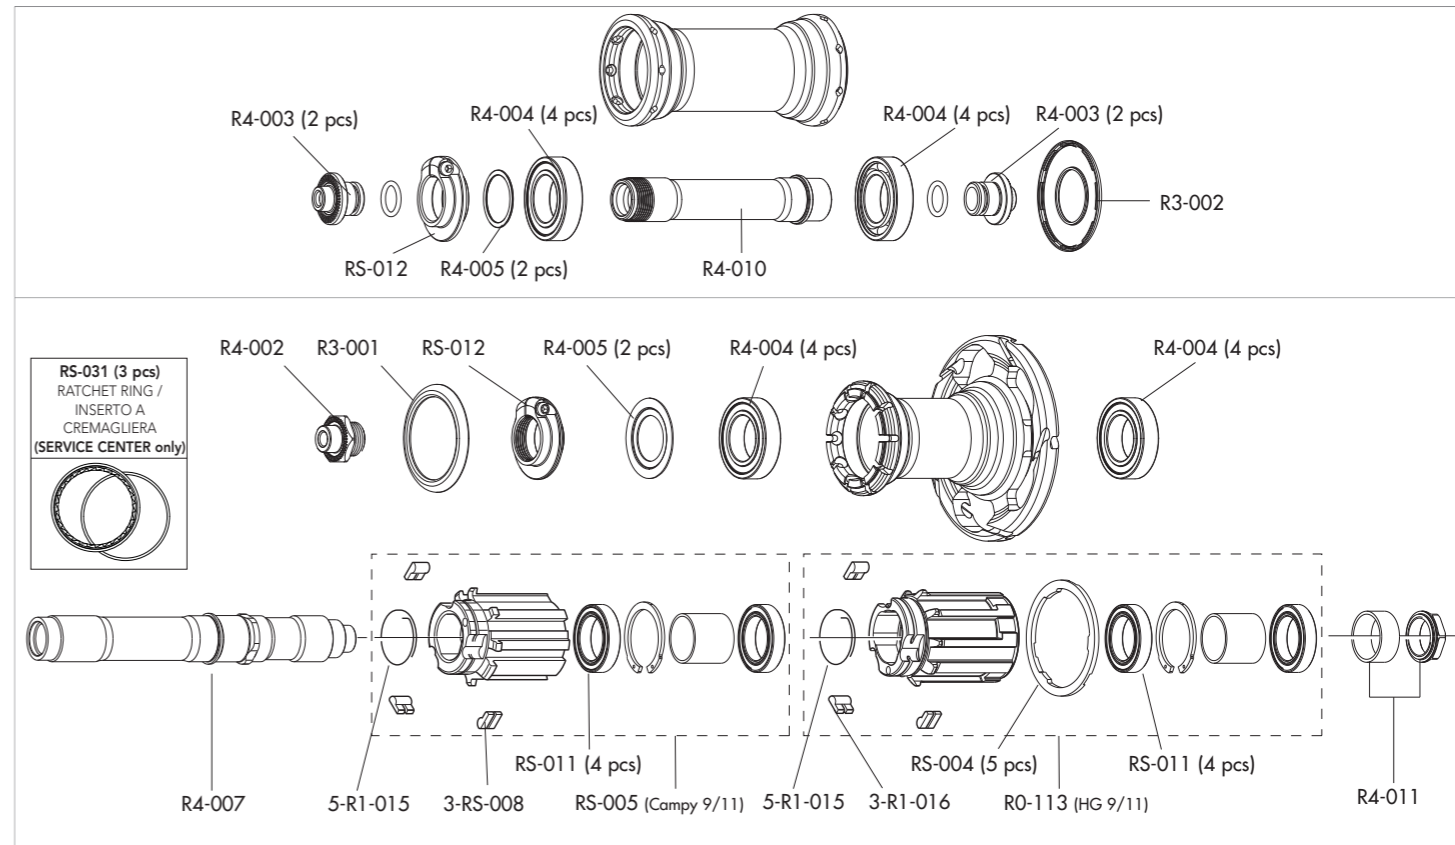

RACING QUATTRO™ CARBON CLINCHER

RIMS & SPOKES/CERCHI E RAGGI

RIM

	FRONT RIM REAR RIM LABEL KIT VALVE HOLE VALVE HOLE BUSHING DIAMETER BRAKE SHOES	R4F-CRC (with labels) R4R-CRC (with labels) R4-LAB16CC (front+rear) 6,5 mm RWX-014 (for valve seat reduction - 5 pcs) 622 X 17C for carbon rims - BR-BO500 (for brakes with retention spring or interference fixing) - BR-BO500X1 (for brakes with screw fixing)

SPOKES

FRONT SPOKE REAR RIGHT SPOKE REAR LEFT SPOKE NIPPLES	R4-016C R4-018C R4-019C RWX-B	4 spokes + 4 nipples 4 spokes + 4 nipples 4 spokes + 4 nipples 50 pcs.

ACCESSORIES

Spacer for HG11 FW body	RS-004	5 pcs - to be used only with 9/10s sprockets <i>(please note that every HG11 rear wheel/HG11 FW body package contains the spacer)</i>

RACING QUATTRO™ CARBON CLINCHER

RIMS & SPOKES/CERCHI E RAGGI