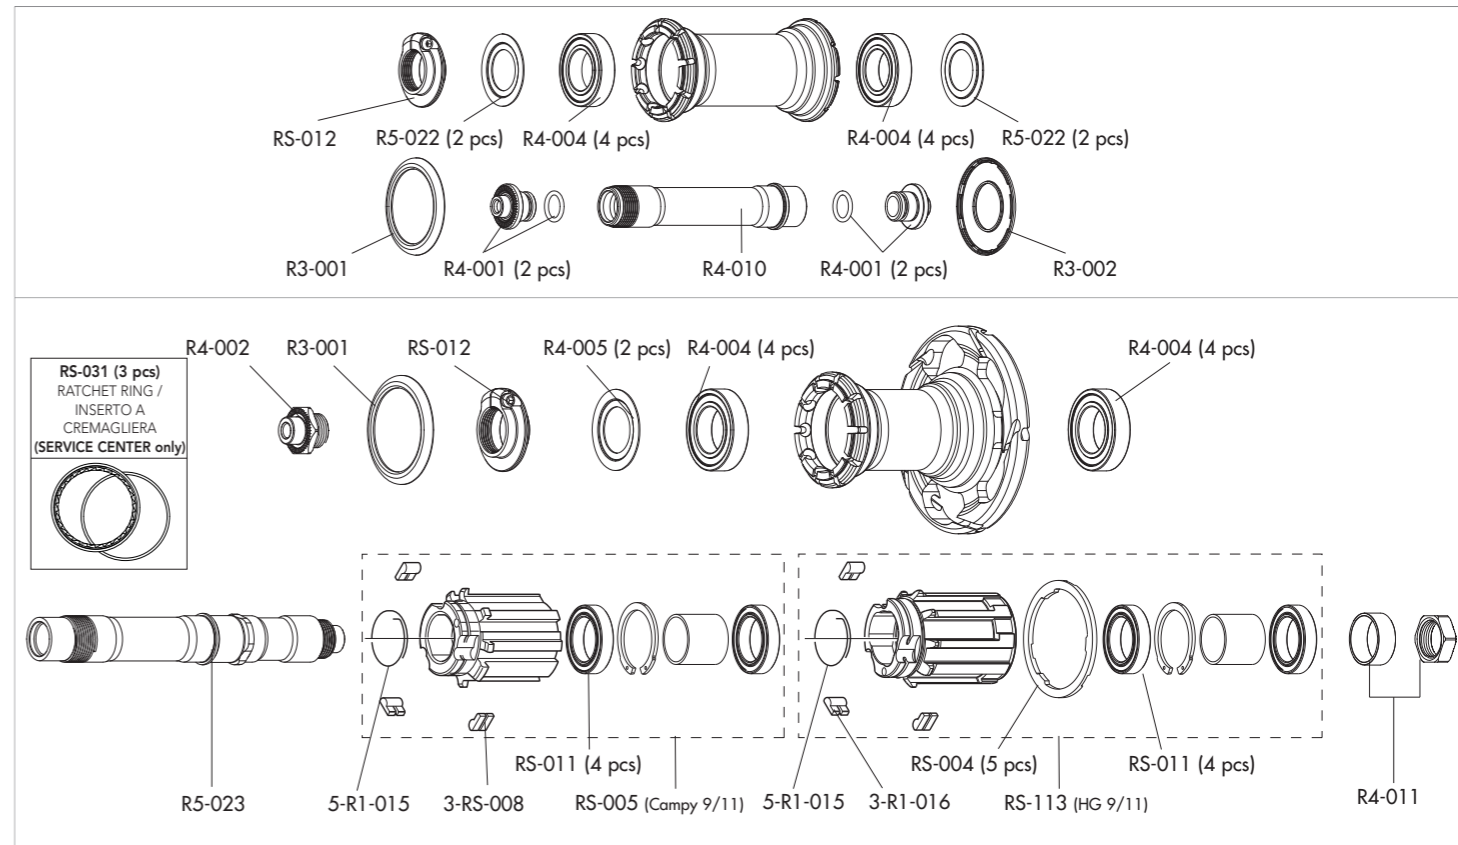

RACING 5™ LG CLINCHER

RIMS & SPOKES/CERCHI E RAGGI

RIM

	RIM-TAPE LABEL KIT VALVE HOLE DIAMETER	R5-RT01 (20.5 mm - 2 pcs) R5-LAB15CBW (front+rear) 6,5 mm 622 X 17C

SPOKES

FRONT SPOKE REAR RIGHT SPOKE REAR LEFT SPOKE NIPPLES	R5-216 R5-218 R5-119 R5-B	4 spokes + 4 nipples 4 spokes + 4 nipples 4 spokes + 4 nipples 50 pcs

ACCESSORIES

Spacer for HG11 FW body	RS-004	5 pcs - to be used only with 9/10s sprockets <i>(please note that every HG11 rear wheel/HG11 FW body package contains the spacer)</i>

RACING 5™ LG CLINCHER

HUBS/MOZZI/MOYEUX