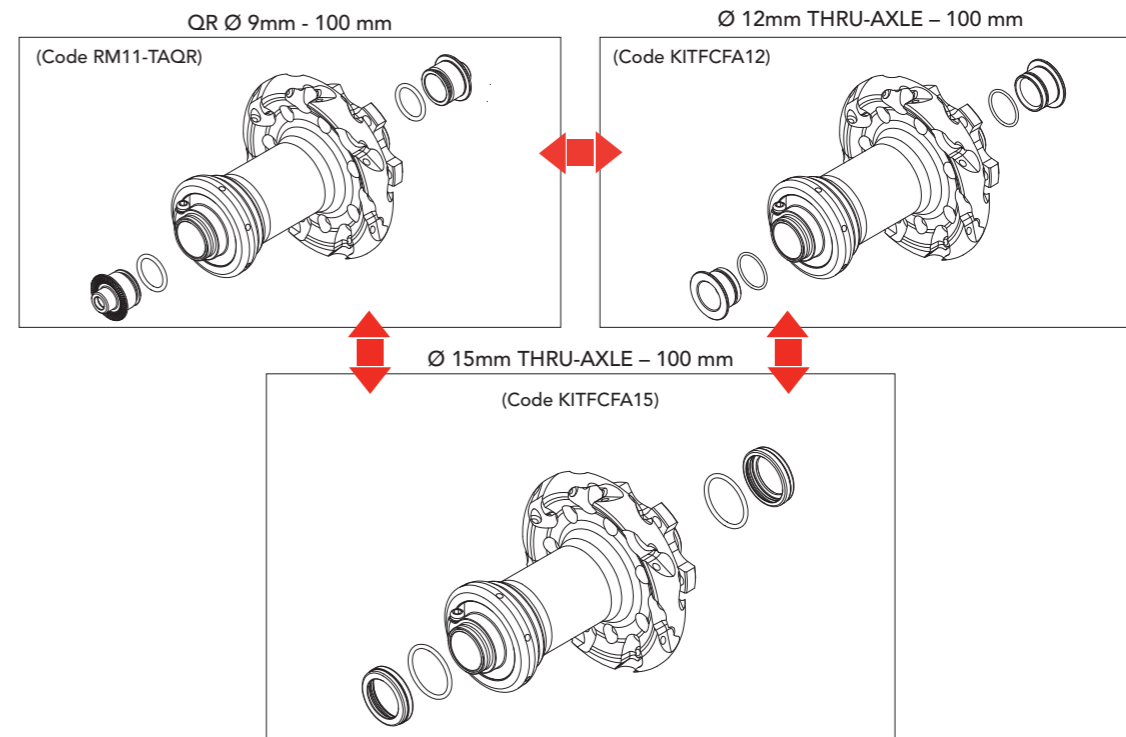

VALVE EXTENSIONS

NOTE:
USE AIR CHAMBERS
(INNER TUBES) WITH
A LONG VALVE (AT
LEAST 35 mm).

PROFILE RIM	MALE VALVE ADAPTER (SUPPLIED)		
RED WIND/RED WIND XLR H50	T-15M	L = 35 mm	
RED WIND/RED WIND XLR H80	T-16M	L = 65 mm	
RED WIND/RED WIND XLR H105	T-17M	L = 90 mm	
RACING SPEED XLR H80	T-19M	L = 74 mm	
PROFILE RIM	FEMALE VALVE ADAPTER (OPTION)		
RED WIND/RED WIND XLR H50	T-15F	L = 37 mm	
RED WIND/RED WIND XLR H80	T-16F	L = 67 mm	
RED WIND/RED WIND XLR H105	T-17F	L = 92 mm	
RACING SPEED XLR H80	T-19F	L = 80 mm	

ADAPTERS FOR ROAD DB FRONT AXLES