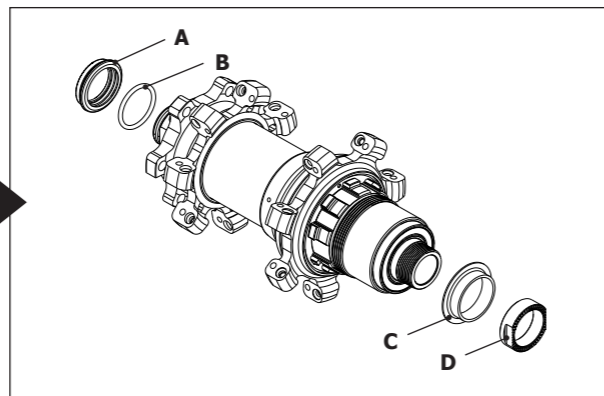

Thru axle Ø 12mm - O.L.D. 142mm Thru axle Ø 12mm - O.L.D. 135mm

RM14-TA12142XD

RM14-TA12135XD

TOOLS

UT-BB140
 Attrezzo calotte RACING TORQ™ OS-fit™
 Tool for RACING TORQ™ OS-fit™ cups
 Outil pour cuvettes RACING TORQ™ OS-fit™