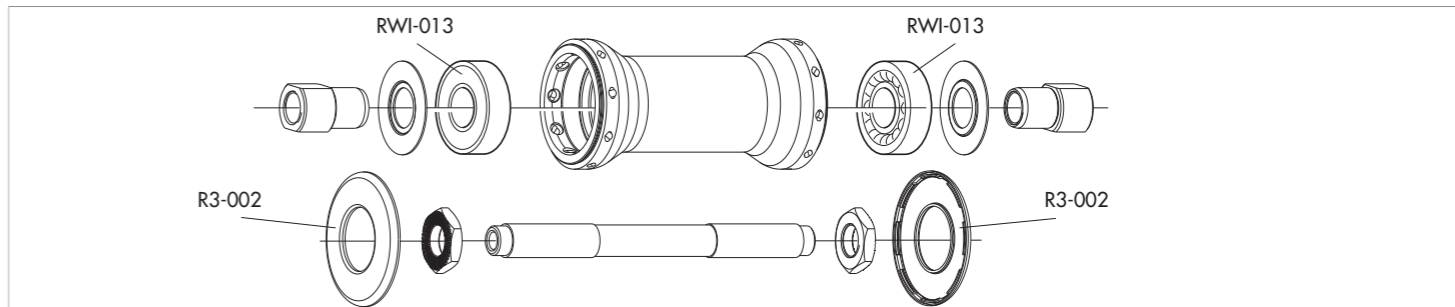

RED WIND™ CLINCHER - H50

standard bearings

HUBS/MOZZI

RED WIND™ CLINCHER - H50

USB™ bearings

HUBS/MOZZI

RACING LIGHT™ XLR tubular

RIMS & SPOKES/CERCHI E RAGGI