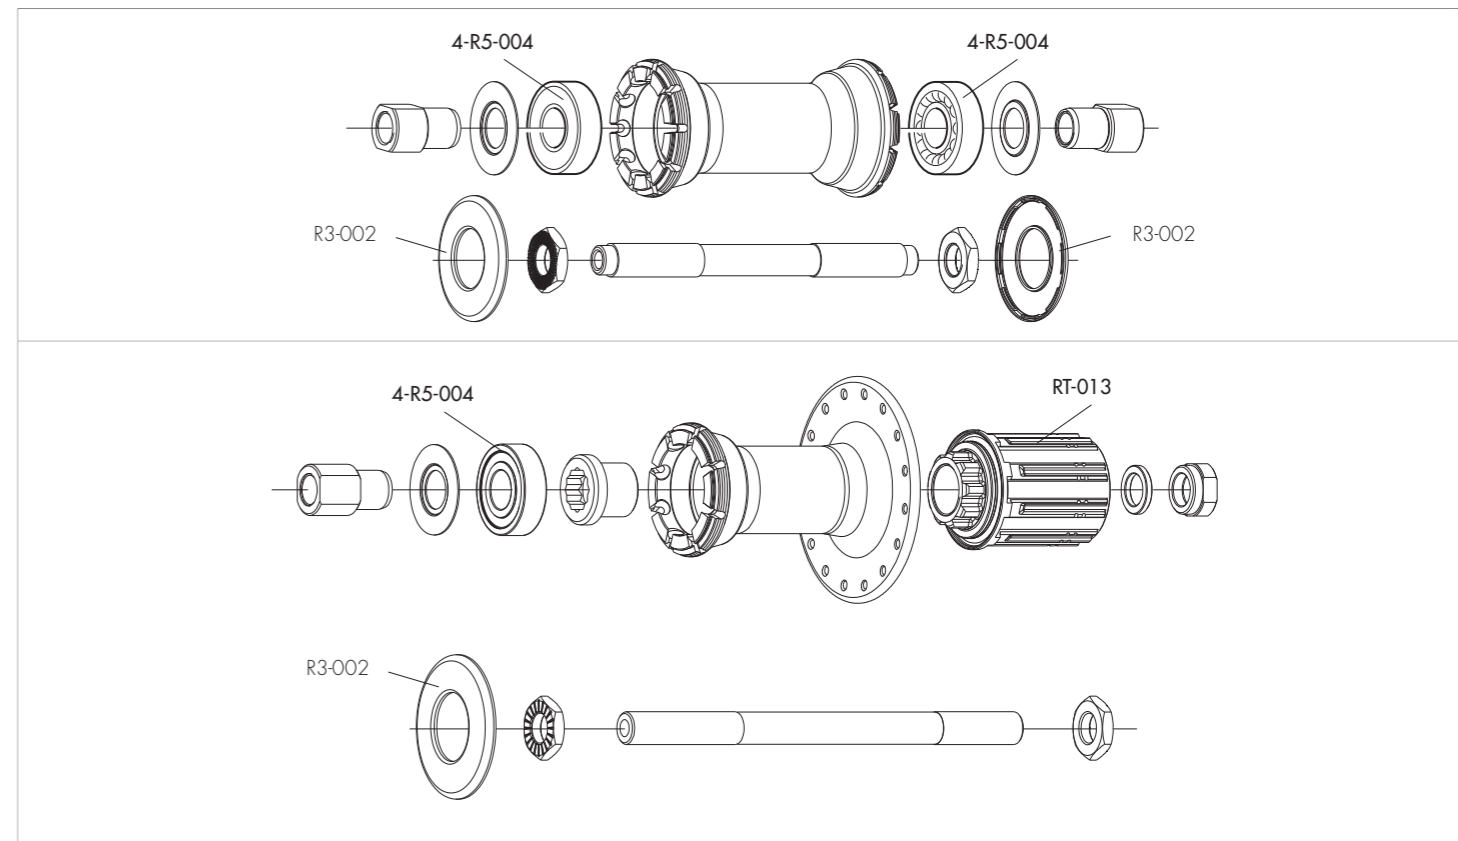

RACING SPORT™ CLINCHER

RIMS & SPOKES/CERCHI E RAGGI

RIM

	RIM-TAPE LABEL KIT VALVE HOLE DIAMETER	2-RL-RT (18 mm - 2 pcs) RT-LAB14CB (front+rear) 6,5 mm 622 X 15C

SPOKES

FRONT SPOKE REAR RIGHT SPOKE REAR LEFT SPOKE NIPPLES	R7-116 RT-018 RT-019 RM3-B	4 spokes + 4 nipples 4 spokes + 4 nipples 4 spokes + 4 nipples 50 pcs

ACCESSORIES

Spacer for HG11 FW body	RS-004	5 pcs - to be used only with 9/10s sprockets <i>(please note that every HG11 rear wheel/HG11 FW body package contains the spacer)</i>

RACING SPORT™ CLINCHER

HUBS/MOZZI