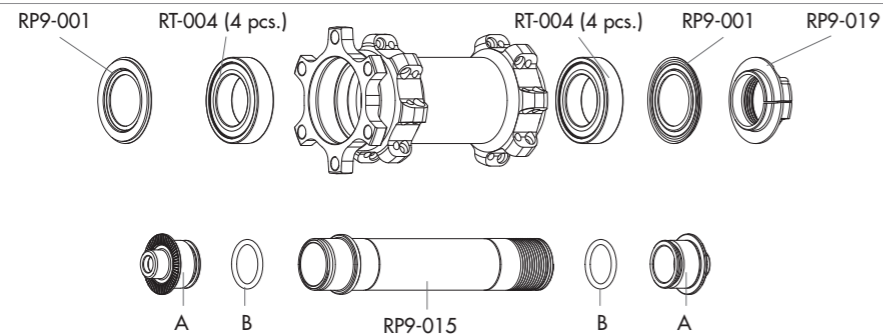

RED POWER 27.5 HP

6 BOLTS
front: QR/15mm ta
rear: QR/12mm ta 142-135

HUBS/MOZZI

RP9-022 (HG)

RN9-023 (XD)

RED POWER 27.5 HP

AFS
front: QR/15mm ta
rear: QR/12mm ta 142-135

RIMS & SPOKES/CERCHI E RAGGI