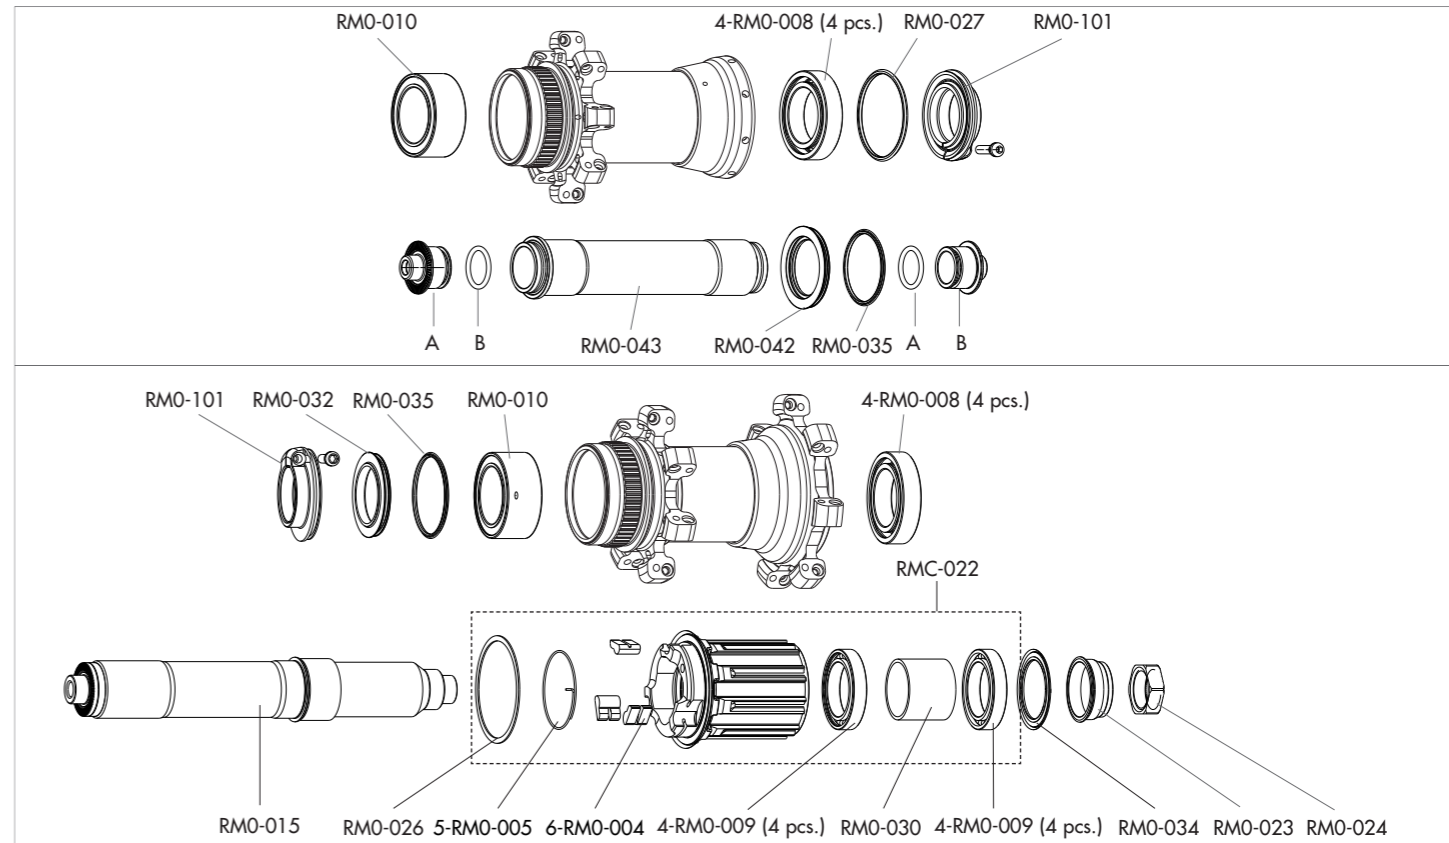

RED METAL 29 XRP

AFS
front: QR/15mm ta
rear: QR

RIMS & SPOKES/CERCHI E RAGGI

RIM

	FRONT RIM REAR RIM LABEL KIT VALVE HOLE VALVE DIAMETER	RM9F-DRB (with labels) RM9R-DRB (with labels) RM9-LAB13DB (FRONT+REAR) 6,5 mm M1-102 29 Tubeless

SPOKES

SPOKES Front LH SPOKES Front RH SPOKES Rear NIPPLES TOOL TOOL TOOL	RM9F-DS01 RM9F-DS02 RM9R-DS01 RM9-R T-11 T-05 T-18	8 spokes + 8 nipples 8 spokes + 8 nipples 8 spokes + 8 nipples 10 pcs magnet-attractor insert for nipple nipple-guide magnet spoke spanner

ACCESSORIES

KIT QR	RM11-TAQR	for front wheel (2A + 2B)
KIT 15 thru-axle	RM11-TA15	for front wheel - from QR to 15mm thru axle
AFS LOCKRING	4-M1-101	to fix the brake disc
AFS LOCKRING TOOL	UT-BB130	

RED METAL 29 XRP

AFS
front: QR/15mm ta
rear: QR

HUBS/MOZZI