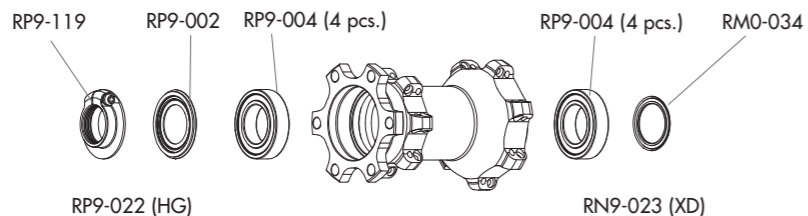

RED POWER 27.5 HP

6 BOLTS
front: QR/15mm ta
rear: QR/12mm ta 142-135

HUBS/MOZZI

RP9-022 (HG)

RN9-023 (XD)

RED POWER 27.5 HP

AFS
front: QR/15mm ta
rear: QR/12mm ta 142-135

RIMS & SPOKES/CERCHI E RAGGI