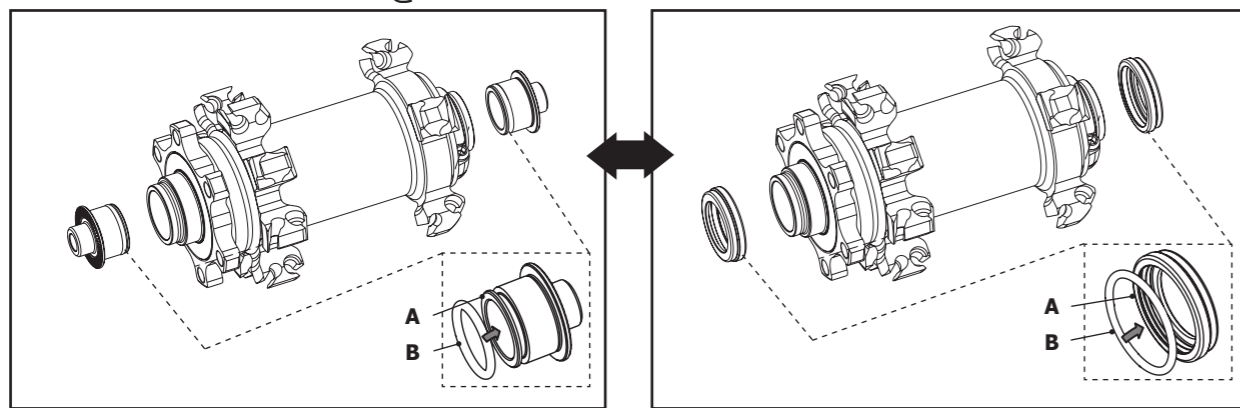

ADAPTERS FOR NON FULL COMP FRONT AXLE

QUICK RELEASE ↔ THRU-AXLE 15 mm ADAPTER

QR Ø 9mm - 100mm

Thru axle Ø 15mm - 100mm

RM11-TAQR

RM11-TA15