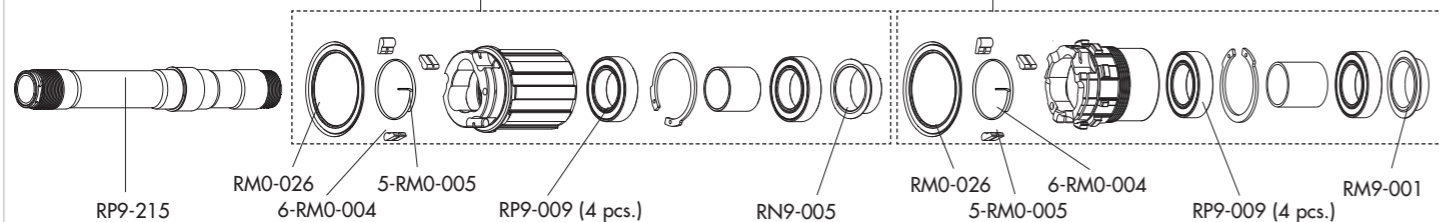

RED POWER 29

HUBS/MOZZI

AFS
front: QR/15mm to
rear: QR/12mm to 142-135