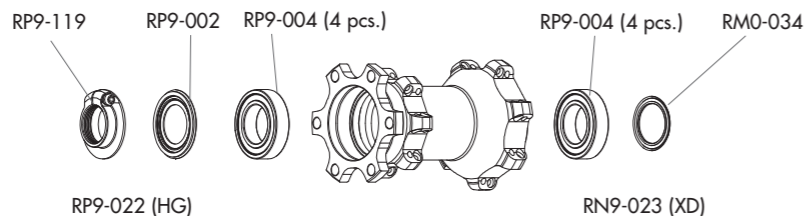

RED POWER 29 HP

6 BOLTS
front: QR/15mm ta
rear: QR/12mm ta 142-135

HUBS/MOZZI

RED POWER 29 HP

AFS
front: QR/15mm ta
rear: QR/12mm ta 142-135

RIMS & SPOKES/CERCHI E RAGGI

RIM

	LABEL KIT VALVE HOLE RIM-TAPE DIAMETER	RP9-LAB1 5DBH (FRONT+REAR)
		6,5 mm RP7-RT 622 X 19C

SPOKES

SPOKES Front LH / Rear LH	RP9-DS21	8 spokes + 8 nipples
SPOKES Front RH / Rear RH	RP9-DS22	8 spokes + 8 nipples
NIPPLES	50-R3-N	50 nipples

ACCESSORIES

AFS LOCKRING	4-M1-101	to fix the brake disc
AFS LOCKRING TOOL	UT-BB130	
KIT QR	RM11-TAQR	for front wheel (2A + 2B)
KIT 15 thru-axle	KITFCFA15	for front wheel - from QR to 15mm thru axle

REAR WHEELS ADAPTERS KIT ON PAGE 123