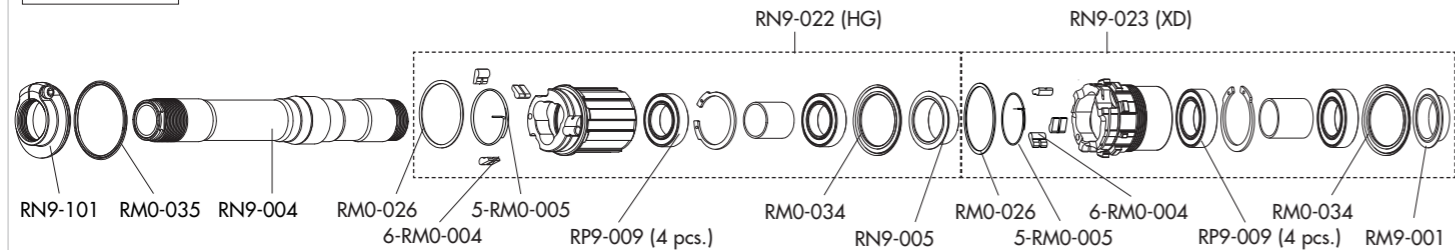

RED PASSION 27.5

AFS
front: QR / 15mm ta
rear: QR / 12 mm ta

HUBS/MOZZI

RED PASSION 29

6 BOLTS
front: QR/15mm ta
rear: QR /12 mm ta

RIMS & SPOKES/CERCHI E RAGGI

RIM

	FRONT RIM	RN9F-DR (with labels)
	REAR RIM	RN9R-DR (with labels)
	VALVE HOLE	6,5 mm
	RIM SPARES KIT	RN9-014 (valve+tool, valve adapter, tubeless tape)
	DIAMETER	29 Tubeless ready

SPOKES

SPOKES Front RH	RN9F-DSR	8 spokes + 8 nipples
SPOKES Front LH	RN9F-DSL	8 spokes + 8 nipples
SPOKES Rear	RN9R-DS	8 spokes + 8 nipples
NIPPLES	RN9-B	50 pcs.
TOOL	T-11	magnet-attractor insert for nipple
TOOL	T-05	nipple magnet
TOOL	T-24	spoke spanner
TOOL	T-25	spoke anti-rotation

ACCESSORIES

KIT QR	RM11-TAQR	for front wheel - from 15mm thru axle to QR (2A + 2B)
KIT 15 thru-axle	KITFCFA15	for front wheel - from QR to 15mm thru axle

REAR WHEELS ADAPTERS KIT ON PAGE 123