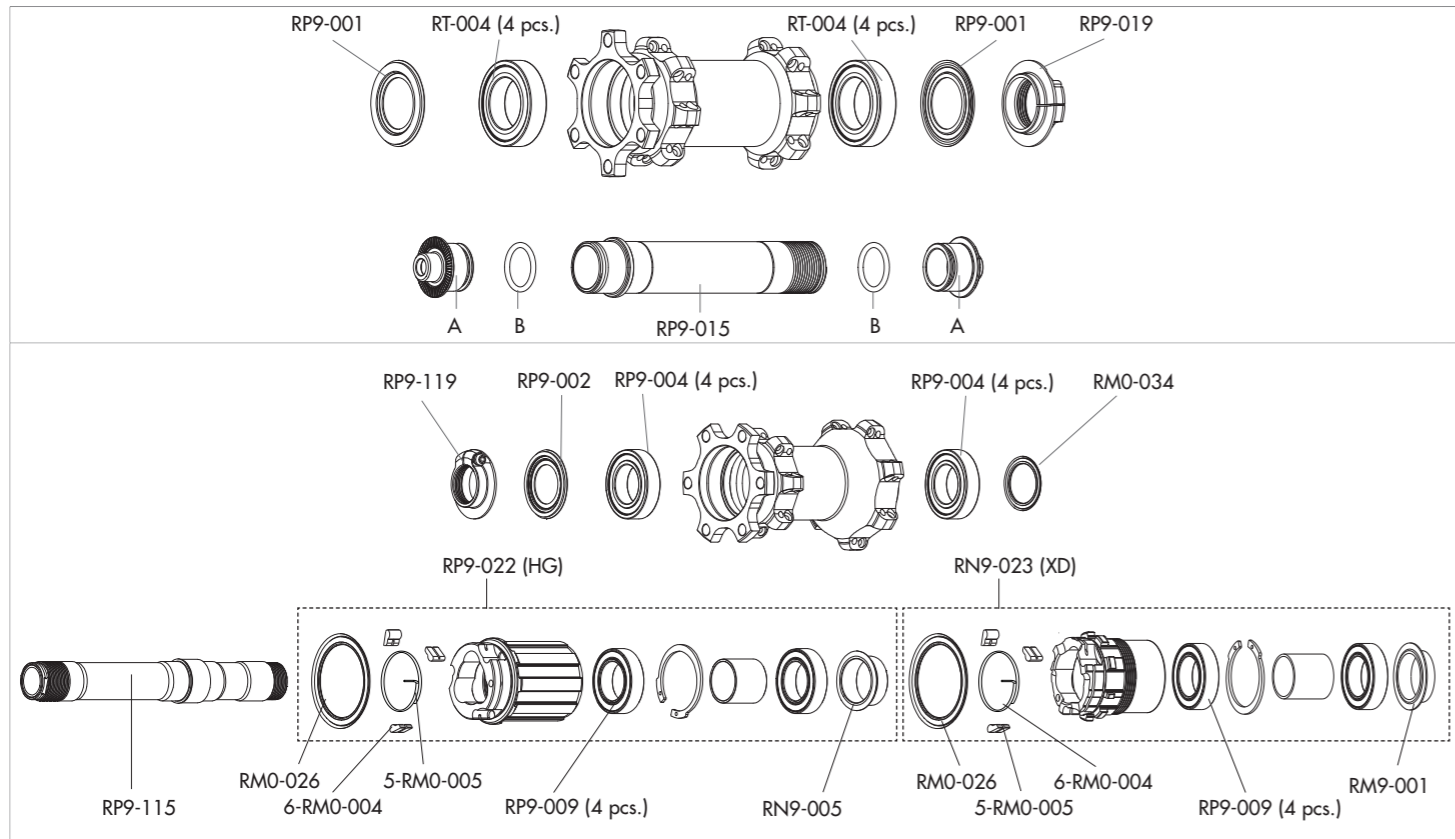

6 BOLTS
front: QR/15mm ta
rear: QR/12mm ta 142-135

HUBS/MOZZI

RED POWER 27.5

AFS
front: QR/15mm ta
rear: QR/12mm ta 142-135

RIMS & SPOKES/CERCHI E RAGGI

RIM

	LABEL KIT VALVE HOLE RIM-TAPE DIAMETER	RP7-LAB1 5DB (FRONT+REAR) 6,5 mm RP7-RT 584 X 19C
--	---	--