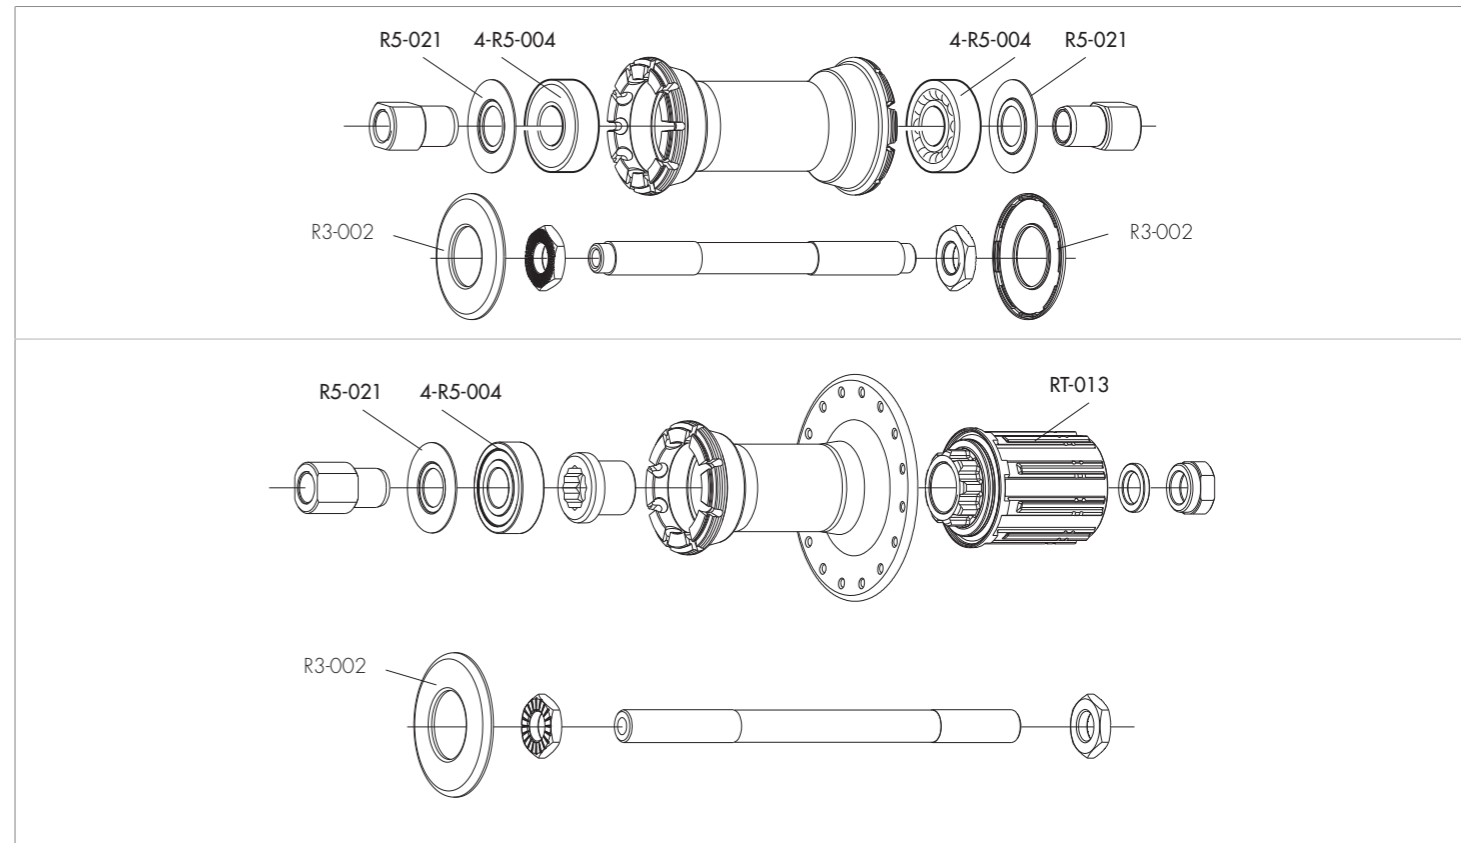

RACING SPORT™ CX CLINCHER

RIMS & SPOKES/CERCHI E RAGGI

RIM

	RIM-TAPE LABEL KIT VALVE HOLE DIAMETER	2-RL-RT (18 mm - 2 pcs) RT-LAB15CXB (front+rear) 6,5 mm 622 X 15C

SPOKES

FRONT SPOKE REAR RIGHT SPOKE REAR LEFT SPOKE NIPPLES	R7-116 RT-018 RT-019 RM3-B	4 spokes + 4 nipples 4 spokes + 4 nipples 4 spokes + 4 nipples 50 pcs

ACCESSORIES

Spacer for HG11 FW body	RS-004	5 pcs - to be used only with 9/10s sprockets <i>(please note that every HG11 rear wheel/HG11 FW body package contains the spacer!)</i>

RACING SPORT™ CX CLINCHER

HUBS/MOZZI