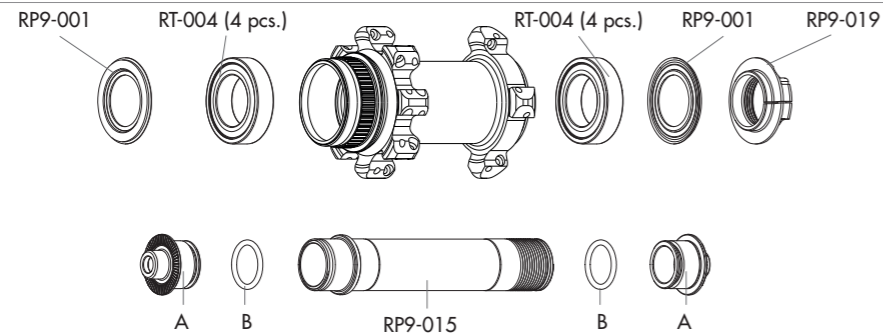

RED POWER 29

HUBS/MOZZI

AFS
front: QR/15mm to
rear: QR/12mm to 142-135