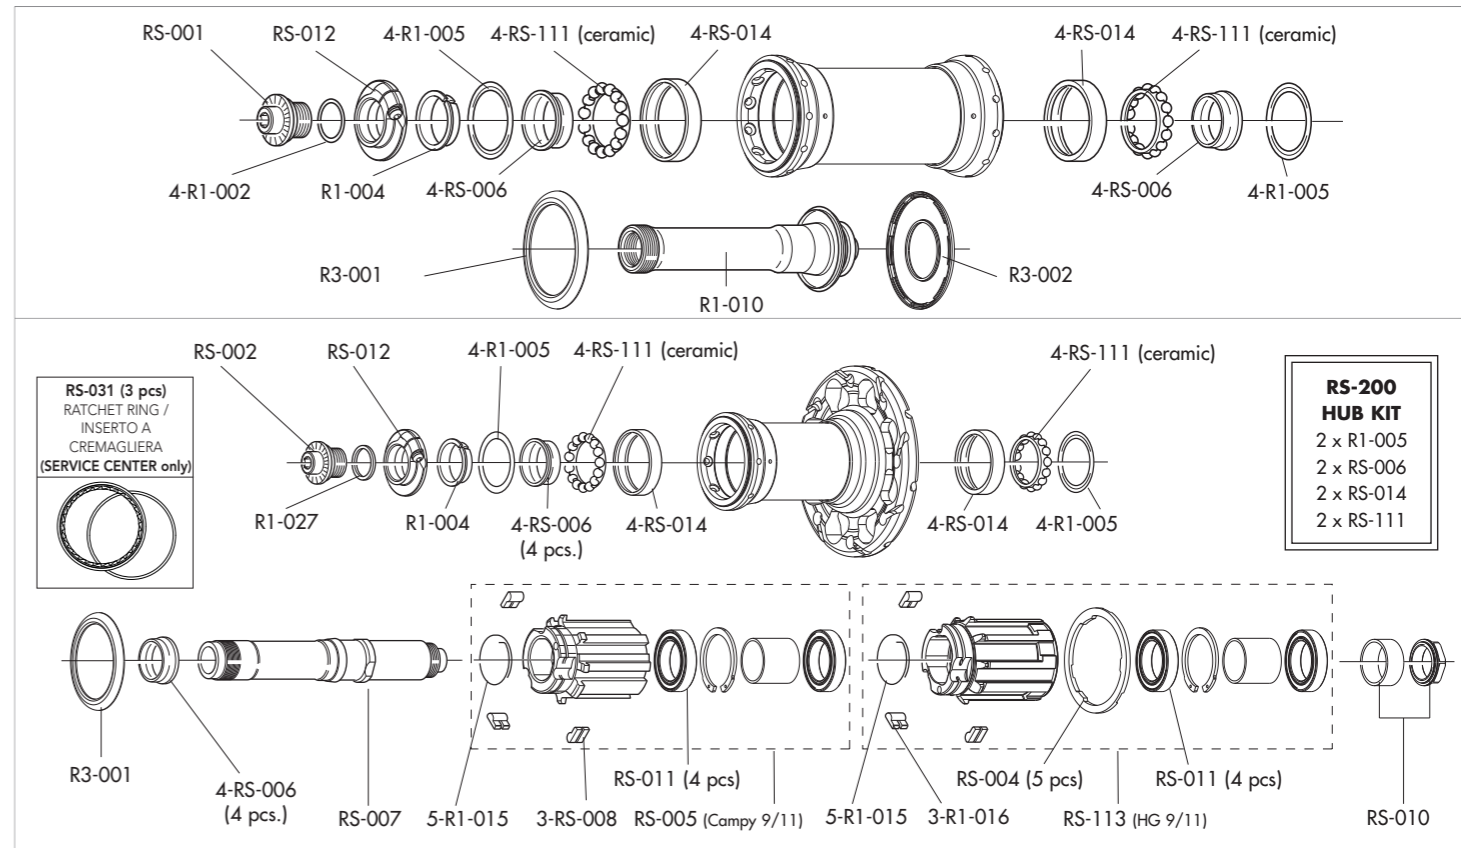

RACING LIGHT™ XLR tubular

RIMS & SPOKES/CERCHI E RAGGI

RIM

	FRONT RIM REAR RIM LABEL KIT VALVE HOLE DIAMETER BRAKE SHOES	RLF-TRK01 (with labels) RLR-TRK01 (with labels) RL-LAB9T (for a pair of front+rear wheels) 6,5 mm 634 mm for carbon rims - BR-BO500 (for brakes with retention spring or interference fixing) - BR-BO500X1 (for brakes with screw fixing)

SPOKES

COMPLETE FRONT KIT COMPLETE REAR KIT MINI-KIT NUTS Nut supporting plates	RLF-TSK01 RLR-TSK01 RL-TMK01 RS-B RL-CF	22 front/rear left spokes + 22 nuts + 22 front nut supporting plates 16 rear right spokes + 8 front/rear left spokes + 24 nuts + 24 rear nut supporting plates 3 front /rear left spokes + 2 rear right spokes + 5 nuts + 5 nut supporting plates 10 pcs 10 pcs

ACCESSORIES

Spacer for HG11 FW body	RS-004	5 pcs - to be used only with 9/10s sprockets <i>(please note that every HG11 rear wheel/HG11 FW body package contains the spacer)</i>

RACING LIGHT™ XLR tubular

HUBS/MOZZI