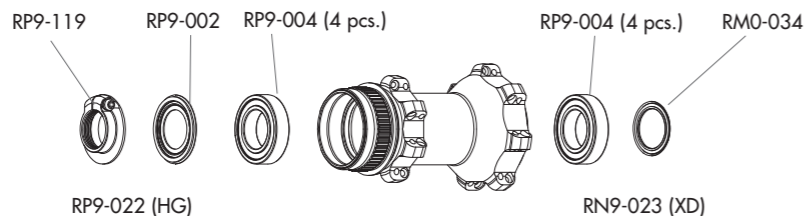

RED POWER 29 HP

AFS
front: QR/15mm ta
rear: QR/12mm ta 142-135

HUBS/MOZZI

RED POWER 27.5

6 BOLTS
front: QR/15mm ta
rear: QR/12mm ta 142-135

RIMS & SPOKES/CERCHI E RAGGI

RIM

LABEL KIT
VALVE HOLE
RIM-TAPE
DIAMETER