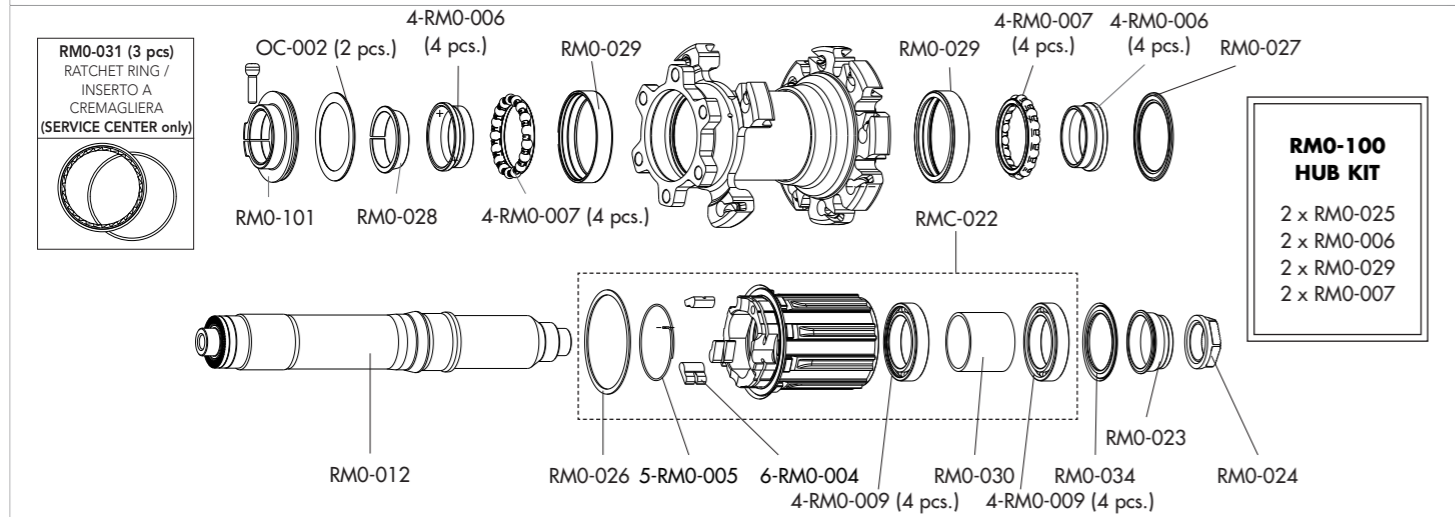

RED METAL ZERO XRP

6 BOLTS
front: QR/15 to
rear: QR

HUBS/MOZZI

RED METAL ZERO XRP

AFS
front: QR/15mm to
rear: QR

RIMS & SPOKES/CERCHI E RAGGI

RIM

	FRONT RIM	RM0F-DRB01 (black - with labels) RM0F-DRB (black - with labels) RM0-LAB11DB (black - FRONT+REAR) 6,5 mm M1-102 26 Tubeless
	REAR RIM	
	LABEL KIT	
	VALVE HOLE	
	VALVE	
	DIAMETER	

SPOKES

COMPLETE FRONT KIT	RM0F-DSK01	14 spokes front RH + 7 spokes front LH + 21 nipples 8 spokes rear LH + 16 spokes rear RH + 24 nipples spoke + nipple spoke + nipple spoke + nipple spoke + nipple 10 pcs. spoke anti-rotation magnet-attractor insert for nipple nipple-guide magnet spoke spanner
COMPLETE REAR KIT	RM0R-DSK01	
COMPLETE SPOKE Front RH	RM0F-DSR01	
COMPLETE SPOKE Front LH	RM0F-DSL01	
COMPLETE SPOKE Rear RH	RM0R-DSR01	
COMPLETE SPOKE Rear LH	RM0R-DSL01	
NIPPLES	RM0-B	
TOOL	T-02	
TOOL	T-03	
TOOL	T-05	
TOOL	T-07	

ACCESSORIES

KIT QR	RM11-TAQR	for front wheel (2A + 2B)
KIT 15 thru-axle	RM11-TA15	for front wheel - from QR to 15mm thru axle
AFS LOCKRING	4-M1-101	to fix the brake disc
AFS LOCKRING TOOL	UT-BB130