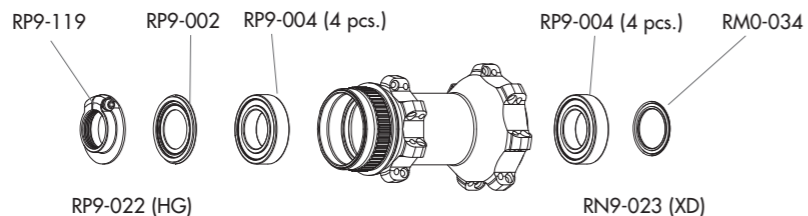

RED POWER 27.5 HP

AFS
front: QR/15mm ta
rear: QR/12mm ta 142-135

HUBS/MOZZI

RED POWER 29 HP

6 BOLTS
front: QR/15mm ta
rear: QR/12mm ta 142-135

RIMS & SPOKES/CERCHI E RAGGI

RIM

	LABEL KIT VALVE HOLE RIM-TAPE DIAMETER	RP9-LAB1 5DBH (FRONT+REAR) 6,5 mm RP7-RT 622 X 19C
--	---	---