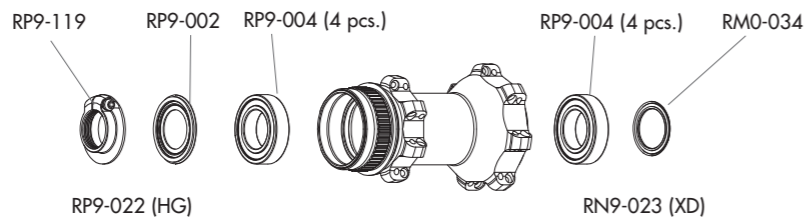

RED POWER 29

HUBS/MOZZI

AFS
front: QR/15mm to
rear: QR/12mm to 142-135