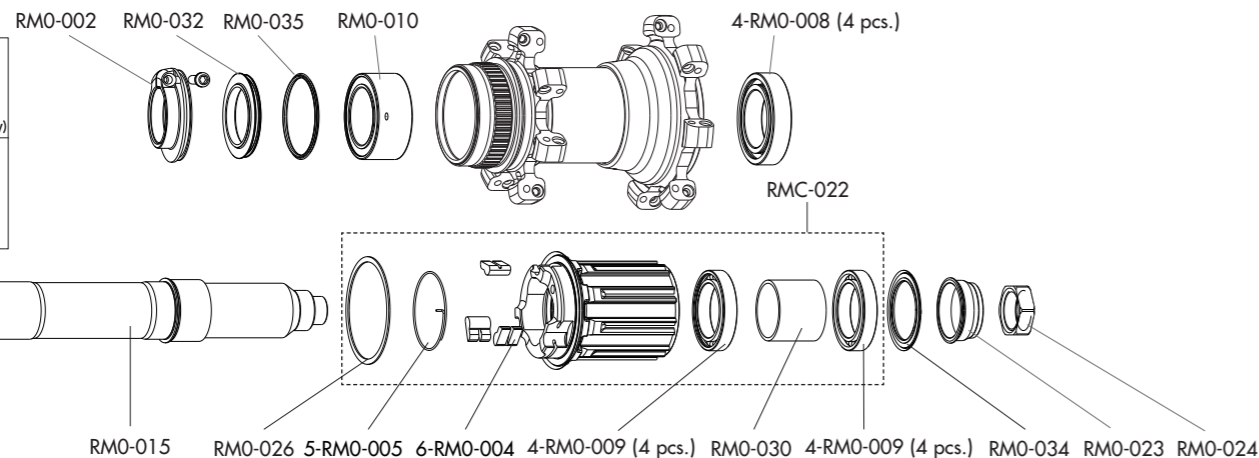

RM0-031 (3 pcs)
RATCHET RING /
INSERTO A
CREMAGLIERA
(SERVICE CENTER only)