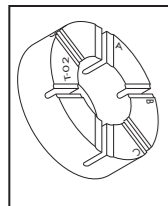

TOOLS

T-02
Anello anti-rotazione raggi
Spoke antirotation ring
Bague antirotation des rayons