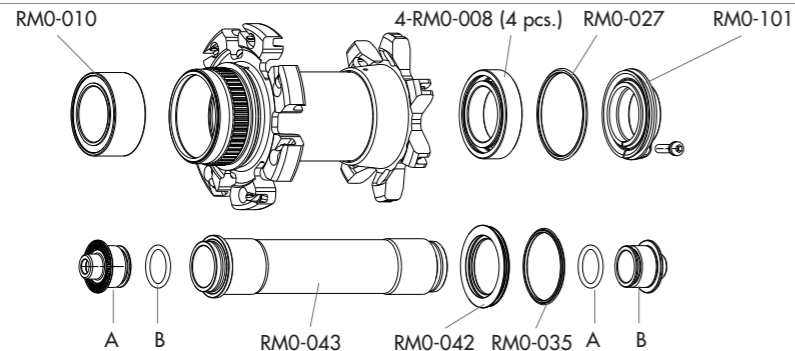

RED METAL ZERO XRP

AFS
front: QR/15mm ta
rear: QR

HUBS/MOZZI