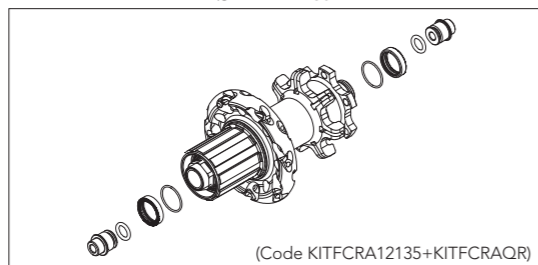

QR Ø 9 mm - 135 mm

RED PASSION 27.5

6 BOLTS
front: QR / 15mm ta
rear: QR / 12 mm ta

RIMS & SPOKES/CERCHI E RAGGI

RIM

	FRONT RIM	RN7F-DR (with labels)
	REAR RIM	RN7R-DR (with labels)
	VALVE HOLE	6,5 mm
	RIM SPARES KIT	RN9-014 (valve+tool, valve adapter, tubeless tape)
	DIAMETER	27.5 Tubeless ready

SPOKES

SPOKES Front RH	RN7F-DSR	8 spokes + 8 nipples
SPOKES Front LH	RN7F-DSL	8 spokes + 8 nipples
SPOKES Rear	RN7R-DS	8 spokes + 8 nipples
NIPPLES	RN9-B	50 pcs.
TOOL	T-11	magnet-attractor insert for nipple
TOOL	T-05	nipple magnet
TOOL	T-24	spoke spanner
TOOL	T-25	spoke anti-rotation

ACCESSORIES

KIT QR	RM11-TAQR	for front wheel - from 15mm thru axle to QR (2A + 2B)
KIT 15 thru-axle	KITFCFA15	for front wheel - from QR to 15mm thru axle

REAR WHEELS ADAPTERS KIT ON PAGE 123