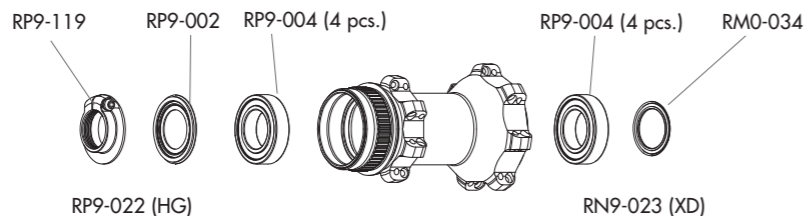

RED POWER 27.5

AFS
front: QR/15mm ta
rear: QR/12mm ta 142-135

HUBS/MOZZI

RED POWER 29

6 BOLTS
front: QR/15mm ta
rear: QR/12mm ta 142-135

RIMS & SPOKES/CERCHI E RAGGI

RIM

LABEL KIT
VALVE HOLE
RIM-TAPE
DIAMETER

RP9-LAB1 5DB (FRONT+REAR)
6,5 mm
RP7-RT
622 X 19C

SPOKES

SPOKES Front LH / Rear LH
SPOKES Front RH / Rear RH
NIPPLES

RP9-DS13
RP9-DS14
50-R3-N

8 spokes + 8 nipples
8 spokes + 8 nipples
50 nipples

ACCESSORIES

KIT QR

RM11-TAQR

for front wheel (2A + 2B)

KIT 15 thru-axle

KITFCFA15

for front wheel - from QR to 15mm thru axle

REAR WHEELS ADAPTERS KIT ON PAGE 123