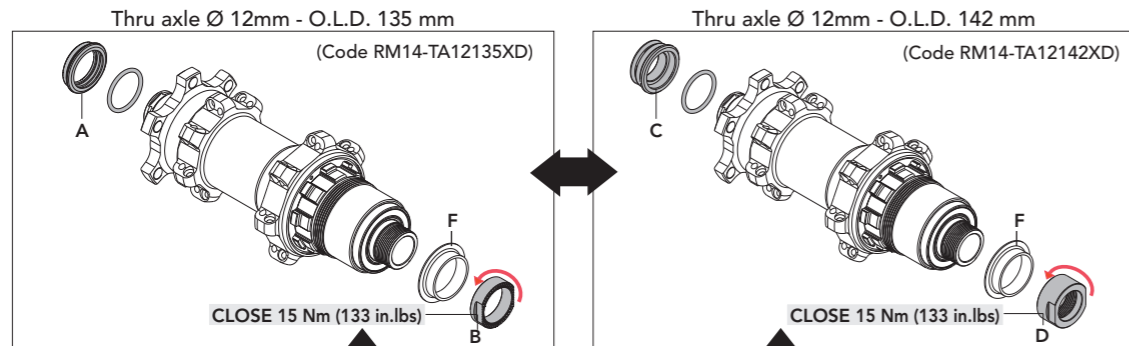

ADAPTERS FOR FULL COMP REAR AXLE

RED POWER/RED POWER HP/RED PASSION

XD FW body

A	4,6 mm
B	5,6 mm
C	8,1 mm
D	9,1 mm
E	15,5 mm
F*	5,5 mm
F:	RM9-001

(*NOT INCLUDED)

ADAPTERS FOR NON FULL COMP REAR AXLE

HG FW body