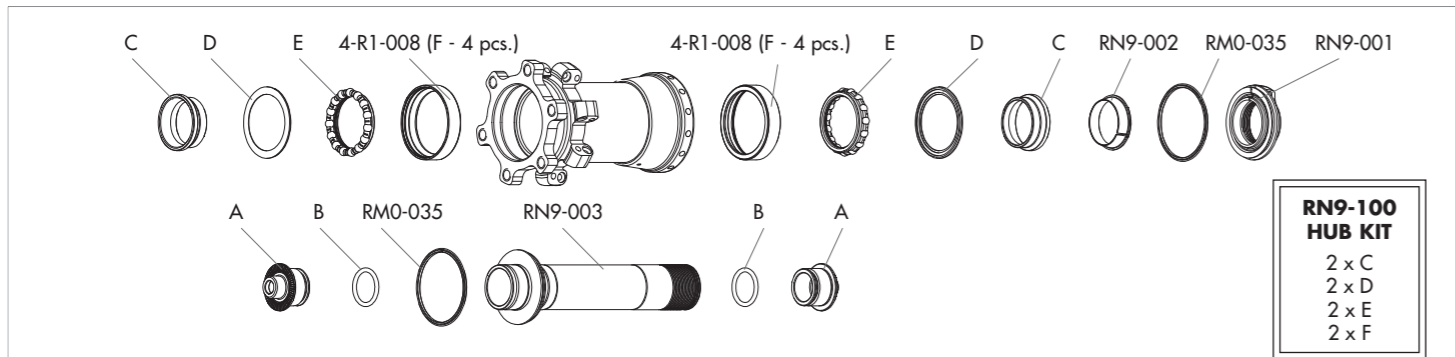

6 BOLTS
front: QR / 15mm ta
rear: QR / 12 mm ta

HUBS/MOZZI

RED PASSION 29

AFS
front: QR / 15mm ta
rear: QR / 12 mm ta

RIMS & SPOKES/CERCHI E RAGGI

RIM

	FRONT RIM	RN7F-DR (with labels)
	REAR RIM	RN7R-DR (with labels)
VALVE HOLE	6,5 mm	
RIM SPARES KIT	RN9-014 (valve+tool, valve adapter, tubeless tape)	
DIAMETER	29 Tubeless ready	