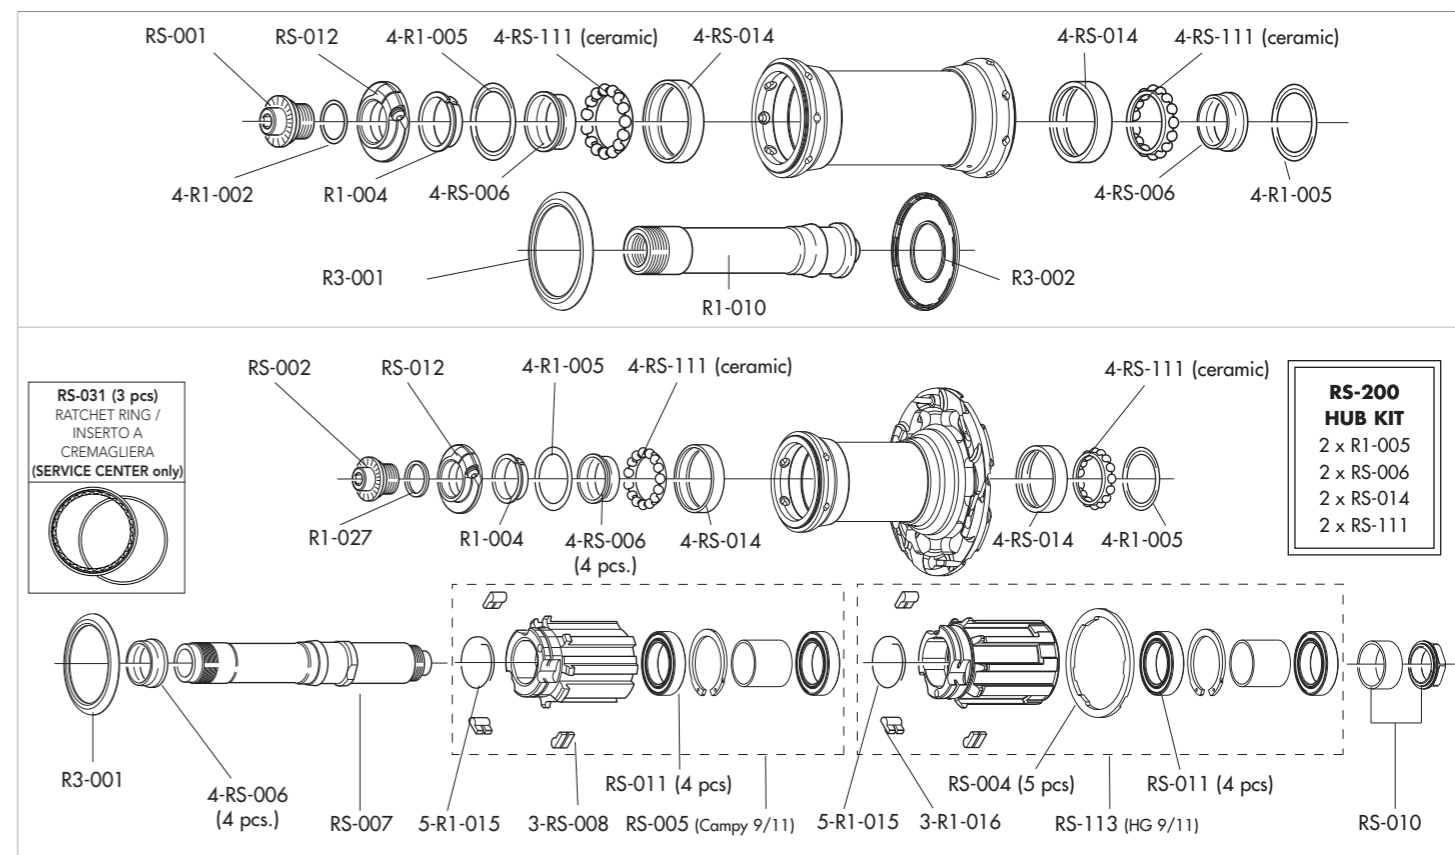

RACING SPEED™ XLR 80 tubular

RIMS & SPOKES/CERCHI E RAGGI

RIM

	FRONT RIM	RSF-TRK80 (no labels)
	REAR RIM	RSR-TRK80 (no labels)
LABEL KIT	RS-LAB12TK80 (front+rear) - RS-LAB12TK80DK (front+rear DARK)	
VALVE HOLE	6,5 mm	
VALVE EXTENSION	T-19M (male valve extension) - T-19F (female valve extension)	
VALVE HOLE BUSHING	RWX-014 (5 pcs)	
DIAMETER	634 mm	
BRAKE SHOES	for carbon rims - BR-BO500 (for brakes with retention spring or interference fixing) - BR-BO500X1 (for brakes with screw fixing)	

SPOKES

FRONT SPOKE	RS-01680	4 spokes + 4 nipples
REAR RIGHT SPOKE	RS-01880	4 spokes + 4 nipples
REAR LEFT SPOKE	RS-01980	4 spokes + 4 nipples
NIPPLES	RWX-B	black - 10 pcs
TOOL	T-11	magnet-attractor insert for nipple
TOOL	T-05	nipple-guide magnet
TOOL	T-18	spoke spanner

ACCESSORIES

Spacer for HG11 FW body	RS-004	5 pcs - to be used only with 9/10s sprockets <i>(please note that every HG11 rear wheel/HG11 FW body package contains the spacer)</i>

⚠ WARNING!

Because of the high temperatures reached when braking, we recommend you use only glue for tubular tires specifically for carbon fibre rims.
A causa delle alte temperature raggiunte in frenata, vi consigliamo di utilizzare solamente colla per tubolari che sia specifica per i soli cerchi in fibra di carbonio.

RACING SPEED™ XLR 80 tubular

HUBS/MOZZI