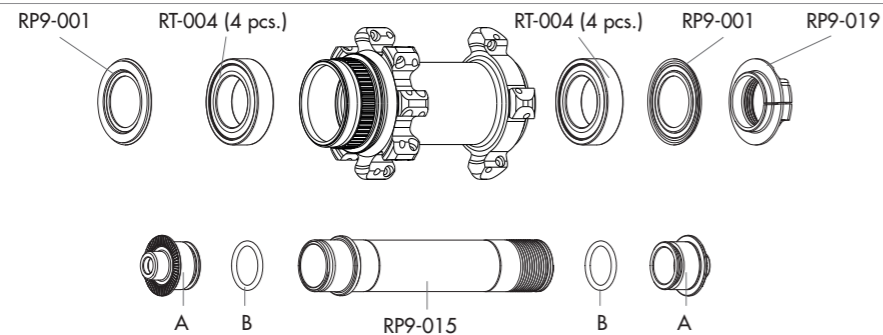

RED POWER 29 HP

AFS
front: QR/15mm ta
rear: QR/12mm ta 142-135

HUBS/MOZZI

RED POWER 27.5

6 BOLTS
front: QR/15mm ta
rear: QR/12mm ta 142-135

RIMS & SPOKES/CERCHI E RAGGI

RIM

LABEL KIT
VALVE HOLE
RIM-TAPE
DIAMETER