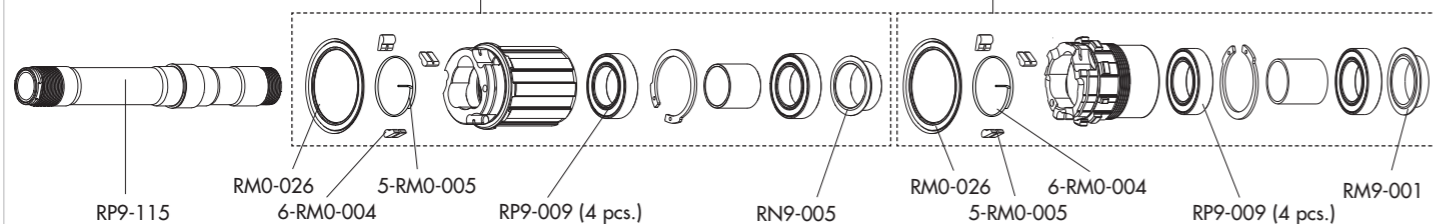

RED POWER 27.5 HP

6 BOLTS
front: QR/15mm ta
rear: QR/12mm ta 142-135

HUBS/MOZZI

RP9-022 (HG)

RN9-023 (XD)

RED POWER 27.5 HP

AFS
front: QR/15mm ta
rear: QR/12mm ta 142-135

RIMS & SPOKES/CERCHI E RAGGI