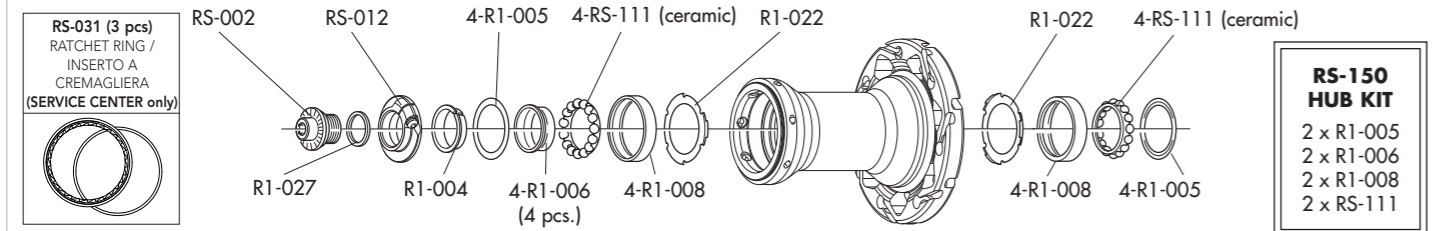

RED WIND XLR™ CLINCHER - H50

USB™
bearings

HUBS/MOZZI