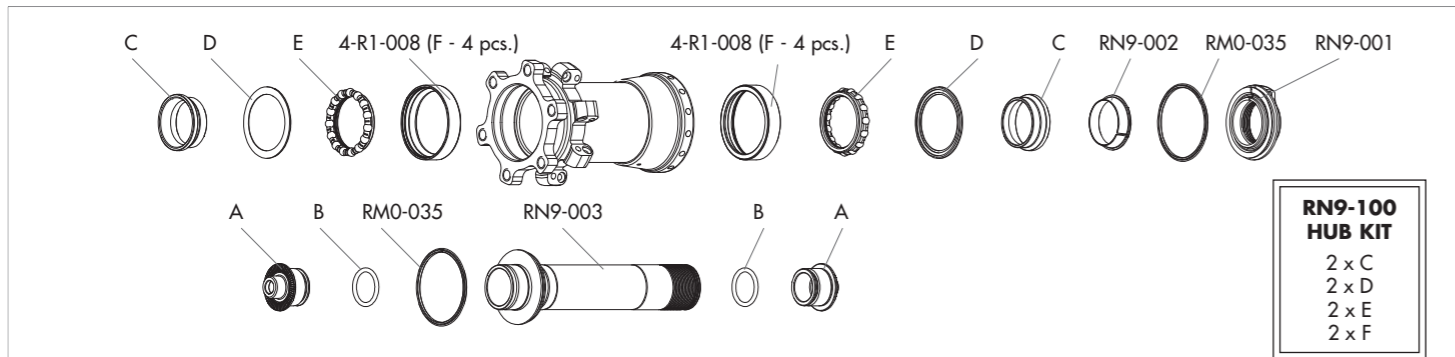

RED PASSION 29

AFS
front: QR / 15mm ta
rear: QR / 12 mm ta

HUBS/MOZZI

RED METAL ZERO XRP

6 BOLTS
front: QR/15 ta
rear: QR

RIMS & SPOKES/CERCHI E RAGGI

RIM	
	FRONT RIM REAR RIM LABEL KIT VALVE HOLE VALVE DIAMETER
	RM0F-DRB01 (black - with labels) RM0R-DRB (black - with labels) RM0-LAB11DB (black - FRONT+REAR) 6,5 mm M1-102 26 Tubeless

SPOKES		
COMPLETE FRONT KIT COMPLETE REAR KIT COMPLETE SPOKE Front RH COMPLETE SPOKE Front LH COMPLETE SPOKE Rear RH COMPLETE SPOKE Rear LH NIPPLES TOOL TOOL TOOL TOOL	RM0F-DSK01 RM0R-DSK01 RM0F-DSR01 RM0F-DSL01 RM0R-DSR01 RM0R-DSL01 RM0-B T-02 T-03 T-05 T-07	14 spokes front RH + 7 spokes front LH + 21 nipples 8 spokes rear LH + 16 spokes rear RH + 24 nipples spoke + nipple spoke + nipple spoke + nipple spoke + nipple 10 pcs. spoke anti-rotation magnet-attractor insert for nipple nipple-guide magnet spoke spanner

ACCESSORIES		
KIT QR	RM11-TAQR	for front wheel (2A + 2B)
KIT 15 thru-axle	RM11-TA15	for front wheel - from QR to 15mm thru axle