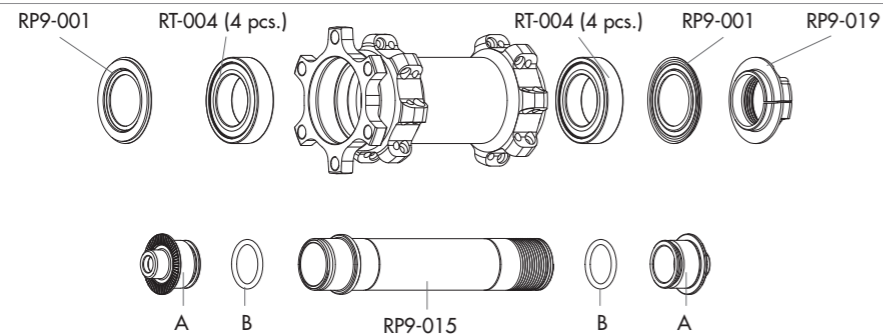

RED POWER 29

6 BOLTS
front: QR/15mm ta
rear: QR/12mm ta 142-135

HUBS/MOZZI

RED POWER 29

AFS
front: QR/15mm ta
rear: QR/12mm ta 142-135

RIMS & SPOKES/CERCHI E RAGGI

RIM

	<p>LABEL KIT VALVE HOLE RIM-TAPE DIAMETER</p>	<p>RP9-LAB1 5DB (FRONT+REAR) 6,5 mm RP7-RT 622 X 19C</p>
--	---	--