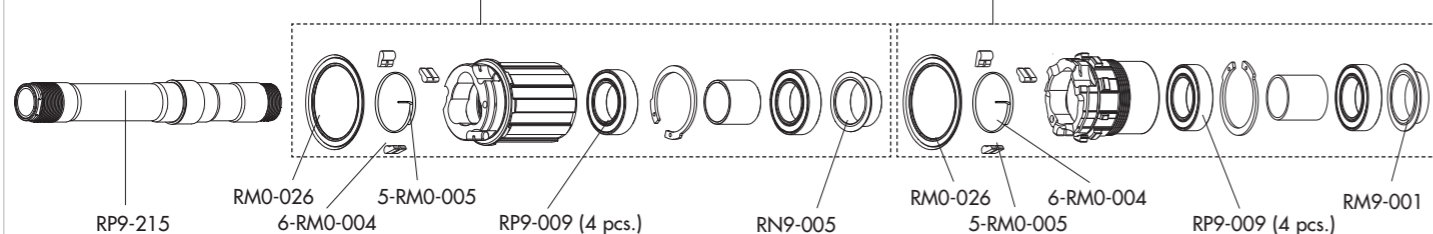

RED POWER 27.5 HP

AFS
front: QR/15mm ta
rear: QR/12mm ta 142-135

HUBS/MOZZI

RED POWER 29 HP

6 BOLTS
front: QR/15mm ta
rear: QR/12mm ta 142-135

RIMS & SPOKES/CERCHI E RAGGI

RIM

	LABEL KIT VALVE HOLE RIM-TAPE DIAMETER	RP9-LAB1 5DBH (FRONT+REAR) 6,5 mm RP7-RT 622 X 19C
--	---	---