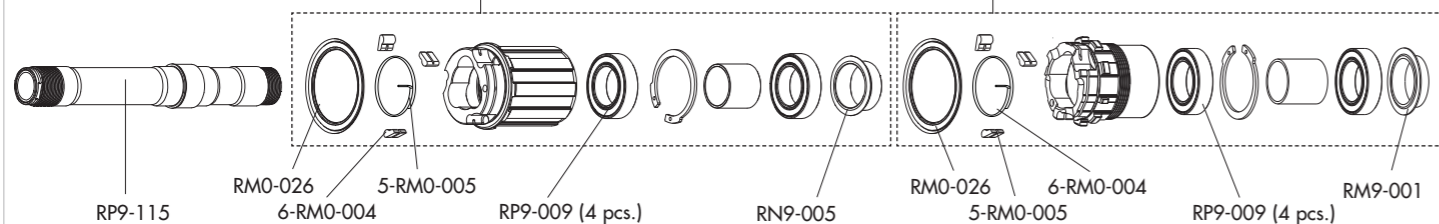

RED POWER 29 HP

6 BOLTS
front: QR/15mm ta
rear: QR/12mm ta 142-135

HUBS/MOZZI

RED POWER 29 HP

AFS
front: QR/15mm ta
rear: QR/12mm ta 142-135

RIMS & SPOKES/CERCHI E RAGGI

RIM

	LABEL KIT VALVE HOLE RIM-TAPE DIAMETER	RP9-LAB1 5DBH (FRONT+REAR)
		6,5 mm RP7-RT 622 X 19C

SPOKES

SPOKES Front LH / Rear LH	RP9-DS21	8 spokes + 8 nipples
SPOKES Front RH / Rear RH	RP9-DS22	8 spokes + 8 nipples
NIPPLES	50-R3-N	50 nipples

ACCESSORIES

AFS LOCKRING	4-M1-101	to fix the brake disc
AFS LOCKRING TOOL	UT-BB130	
KIT QR	RM11-TAQR	for front wheel (2A + 2B)
KIT 15 thru-axle	KITFCFA15	for front wheel - from QR to 15mm thru axle

REAR WHEELS ADAPTERS KIT ON PAGE 123