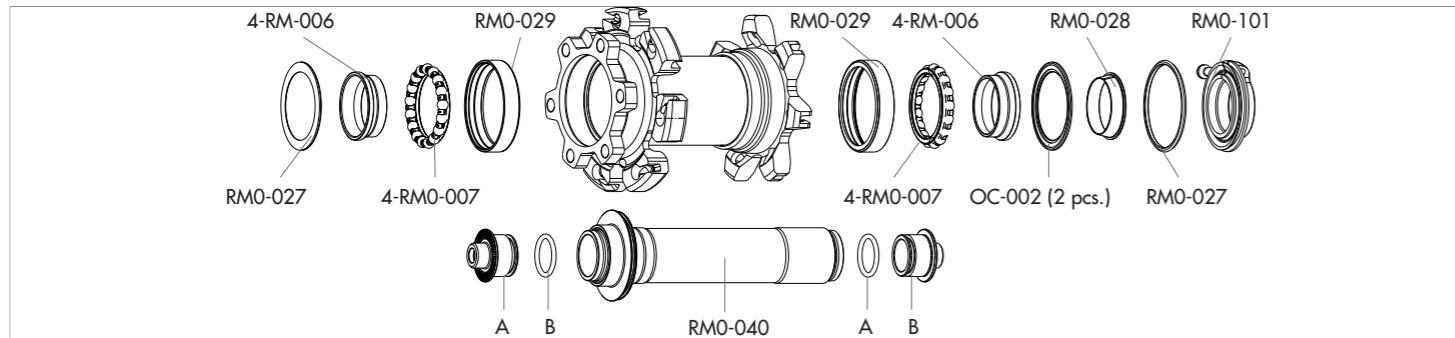

RED METAL ZERO XRP

6 BOLTS
front: QR/15 to
rear: QR

HUBS/MOZZI

RED METAL ZERO XRP

AFS
front: QR/15mm to
rear: QR

RIMS & SPOKES/CERCHI E RAGGI

RIM

	FRONT RIM	RM0F-DRB01 (black - with labels) RM0F-DRB (black - with labels) RM0-LAB11DB (black - FRONT+REAR) 6,5 mm M1-102 26 Tubeless
	REAR RIM	
	LABEL KIT	
	VALVE HOLE	
	VALVE	
	DIAMETER	

SPOKES

COMPLETE FRONT KIT	RM0F-DSK01	14 spokes front RH + 7 spokes front LH + 21 nipples 8 spokes rear LH + 16 spokes rear RH + 24 nipples spoke + nipple spoke + nipple spoke + nipple spoke + nipple 10 pcs. spoke anti-rotation magnet-attractor insert for nipple nipple-guide magnet spoke spanner
COMPLETE REAR KIT	RM0R-DSK01	
COMPLETE SPOKE Front RH	RM0F-DSR01	
COMPLETE SPOKE Front LH	RM0F-DSL01	
COMPLETE SPOKE Rear RH	RM0R-DSR01	
COMPLETE SPOKE Rear LH	RM0R-DSL01	
NIPPLES	RM0-B	
TOOL	T-02	
TOOL	T-03	
TOOL	T-05	
TOOL	T-07	

ACCESSORIES

KIT QR	RM11-TAQR	for front wheel (2A + 2B)
KIT 15 thru-axle	RM11-TA15	for front wheel - from QR to 15mm thru axle
AFS LOCKRING	4-M1-101	to fix the brake disc
AFS LOCKRING TOOL	UT-BB130