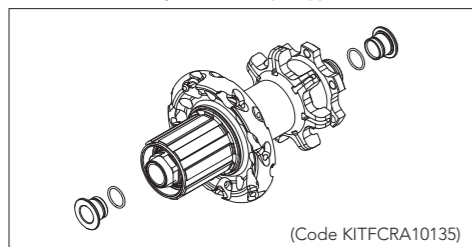

THRU AXLE HH10 - 135 mm