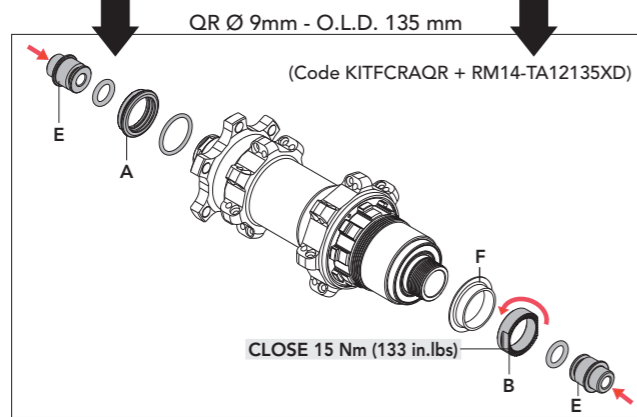

ADAPTERS FOR FULL COMP REAR AXLE

RED POWER/RED POWER HP/RED PASSION

XD FW body

A	4,6 mm
B	5,6 mm
C	8,1 mm
D	9,1 mm
E	15,5 mm
F*	5,5 mm
F:	RM9-001

(*NOT INCLUDED)

ADAPTERS FOR NON FULL COMP REAR AXLE

HG FW body