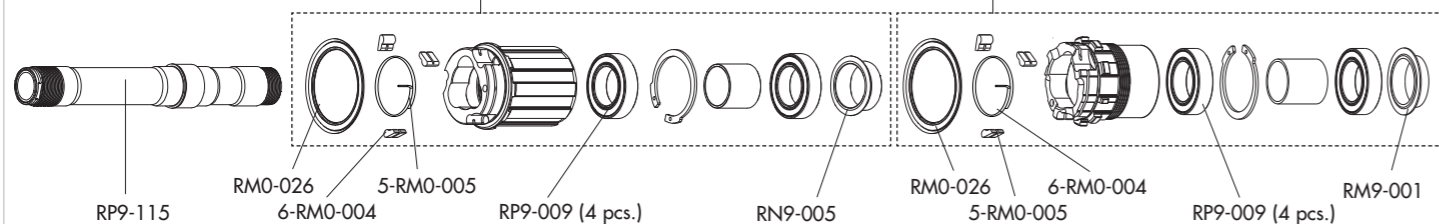

RED POWER 29

6 BOLTS
front: QR/15mm ta
rear: QR/12mm ta 142-135

HUBS/MOZZI

RED POWER 29

AFS
front: QR/15mm ta
rear: QR/12mm ta 142-135

RIMS & SPOKES/CERCHI E RAGGI

RIM

	<p>LABEL KIT VALVE HOLE RIM-TAPE DIAMETER</p>	<p>RP9-LAB1 5DB (FRONT+REAR) 6,5 mm RP7-RT 622 X 19C</p>
--	---	--