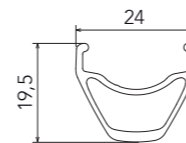

RIMS & SPOKES/CERCHI E RAGGI

RIM

LABEL KIT
VALVE HOLE
RIM-TAPE
DIAMETER

RP7-LAB1 5DBH (FRONT+REAR)
6,5 mm
RP7-RT
584 X 19C

SPOKES

SPOKES Front LH / Rear LH
SPOKES Front RH / Rear RH
NIPPLES

RP7-DS11
RP7-DS12
50-R3-N

8 spokes + 8 nipples
8 spokes + 8 nipples
50 nipples

ACCESSORIES

AFS LOCKRING	4-M1-101	to fix the brake disc
AFS LOCKRING TOOL	UT-BB130	
KIT QR	RM11-TAQR	for front wheel (2A + 2B)
KIT 15 thru-axle	KITFCFA15	for front wheel - from QR to 15mm thru axle

REAR WHEELS ADAPTERS KIT ON PAGE 123