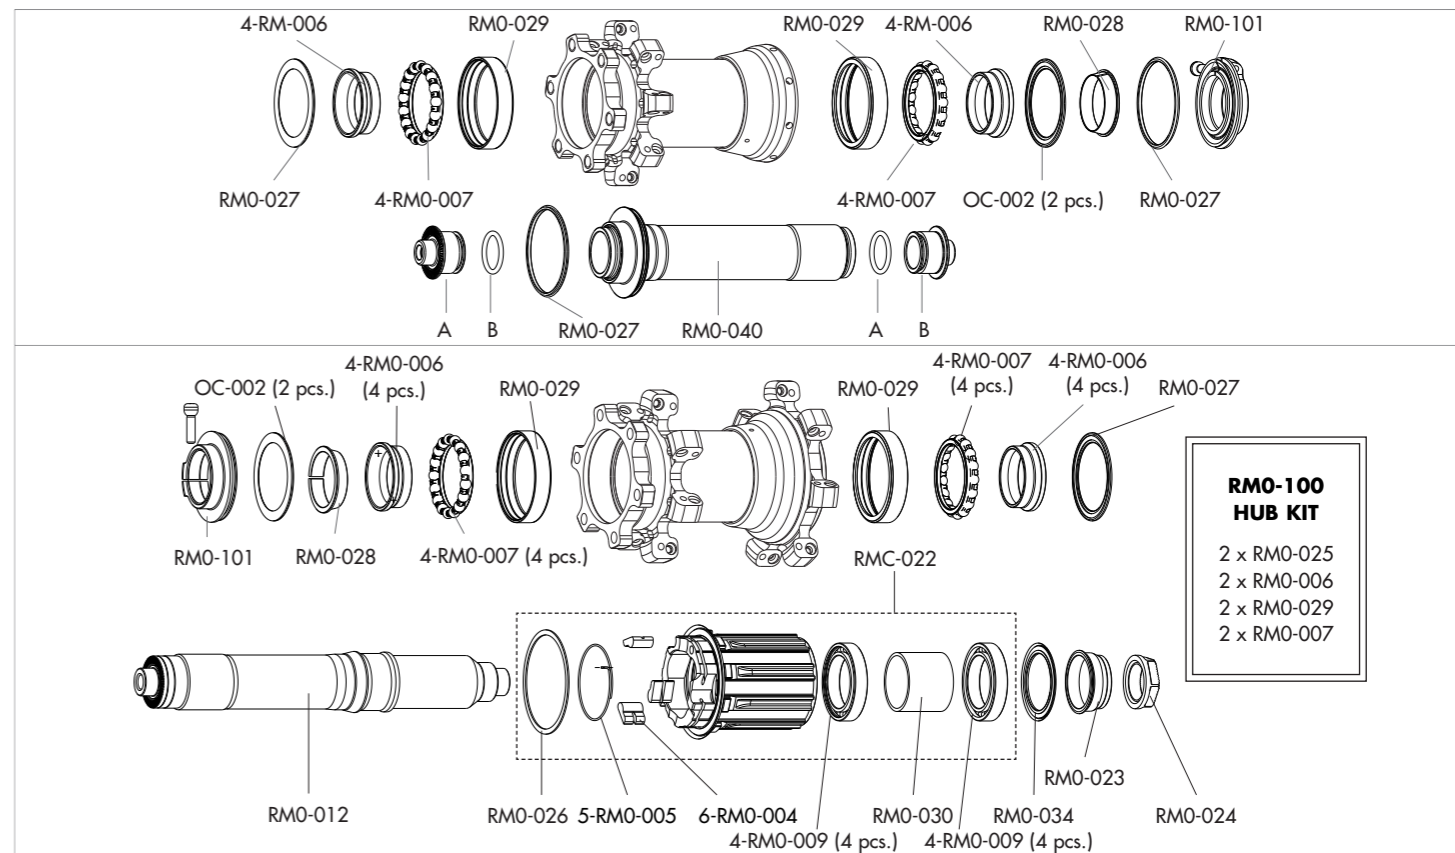

RED METAL 29 XRP

6 BOLTS
front: QR/15mm ta
rear: QR

RIMS & SPOKES/CERCHI E RAGGI

RIM

	FRONT RIM REAR RIM LABEL KIT VALVE HOLE VALVE DIAMETER	RM9F-DRB (with labels) RM9R-DRB (with labels) RM9-LAB13DB (FRONT+REAR) 6,5 mm M1-102 29 Tubeless

SPOKES

SPOKES Front LH SPOKES Front RH SPOKES Rear NIPPLES TOOL TOOL TOOL	RM9F-DS01 RM9F-DS02 RM9R-DS01 RM9-R T-11 T-05 T-18	8 spokes + 8 nipples 8 spokes + 8 nipples 8 spokes + 8 nipples 10 pcs magnet-attractor insert for nipple nipple-guide magnet spoke spanner

ACCESSORIES

KIT QR	RM11-TAQR	for front wheel (2A + 2B)
KIT 15 thru-axle	RM11-TA15	for front wheel - from QR to 15mm thru axle

RED METAL 29 XRP

6 BOLTS
front: QR/15mm ta
rear: QR

HUBS/MOZZI