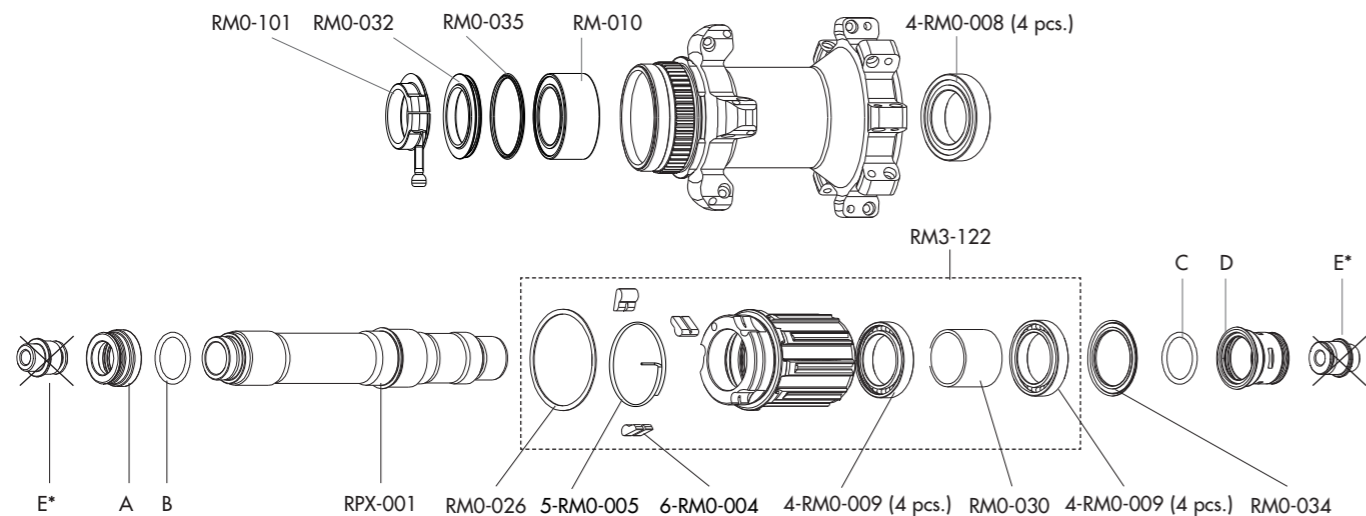

RED POWER XL

AFS

rear: 12mm ta 135/142

HUBS/MOZZI

* E - ATTENTION: this adapter is absolutely not compatible.

RED POWER 27.5 HP

6 BOLTS

front: QR/15mm ta

rear: QR/12mm ta 142-135

RIMS & SPOKES/CERCHI E RAGGI

RIM

	LABEL KIT VALVE HOLE RIM-TAPE DIAMETER	RP7-LAB1 5DBH (FRONT+REAR) 6,5 mm RP7-RT 584 X 19C

SPOKES

SPOKES Front LH / Rear LH SPOKES Front RH / Rear RH NIPPLES	RP7-DS11 RP7-DS12 50-R3-N	8 spokes + 8 nipples 8 spokes + 8 nipples 50 nipples

ACCESSORIES

KIT QR	RM11-TAQR	for front wheel (2A + 2B)
KIT 15 thru-axle	KITFCFA15	for front wheel - from QR to 15mm thru axle

REAR WHEELS ADAPTERS KIT ON PAGE 123