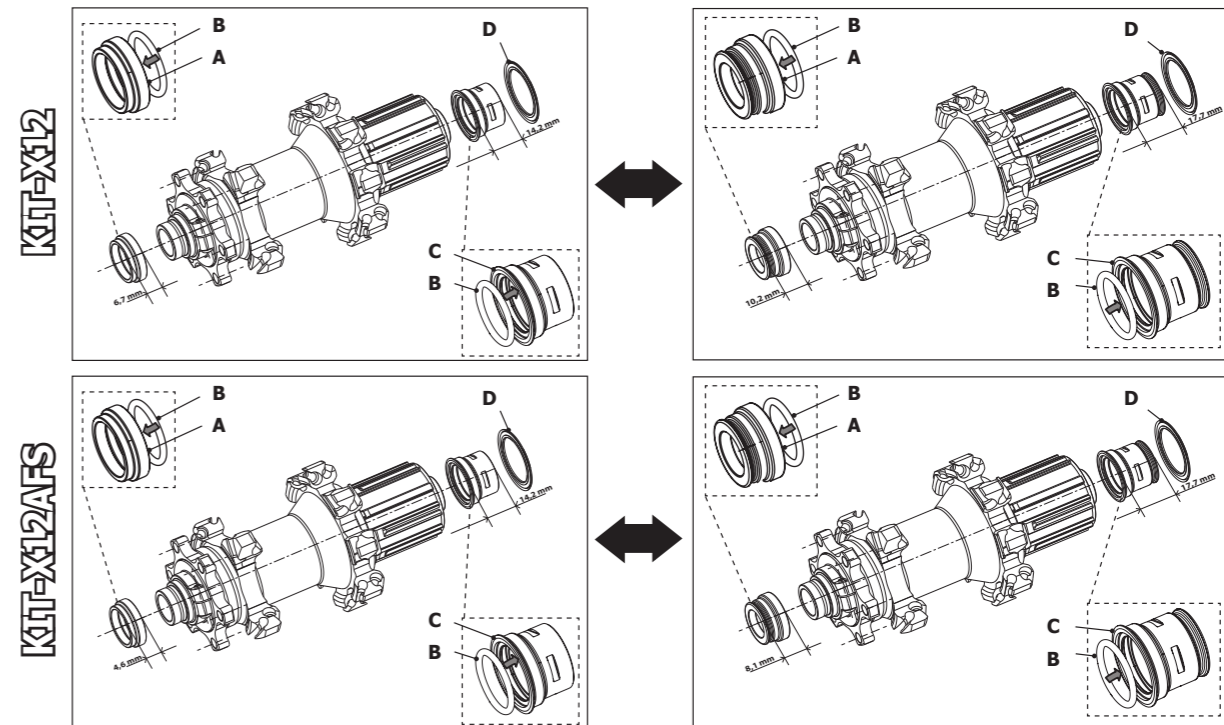

Thru-Axle 12mm/135mm ↔ Syntace X-12/142mm ADAPTER

Thru axle Ø 12mm - O.L.D. 135mm   Thru axle Ø 12mm - O.L.D. 142mm

RM14-TA12

RM14-TA12AFS

OFF-ROAD