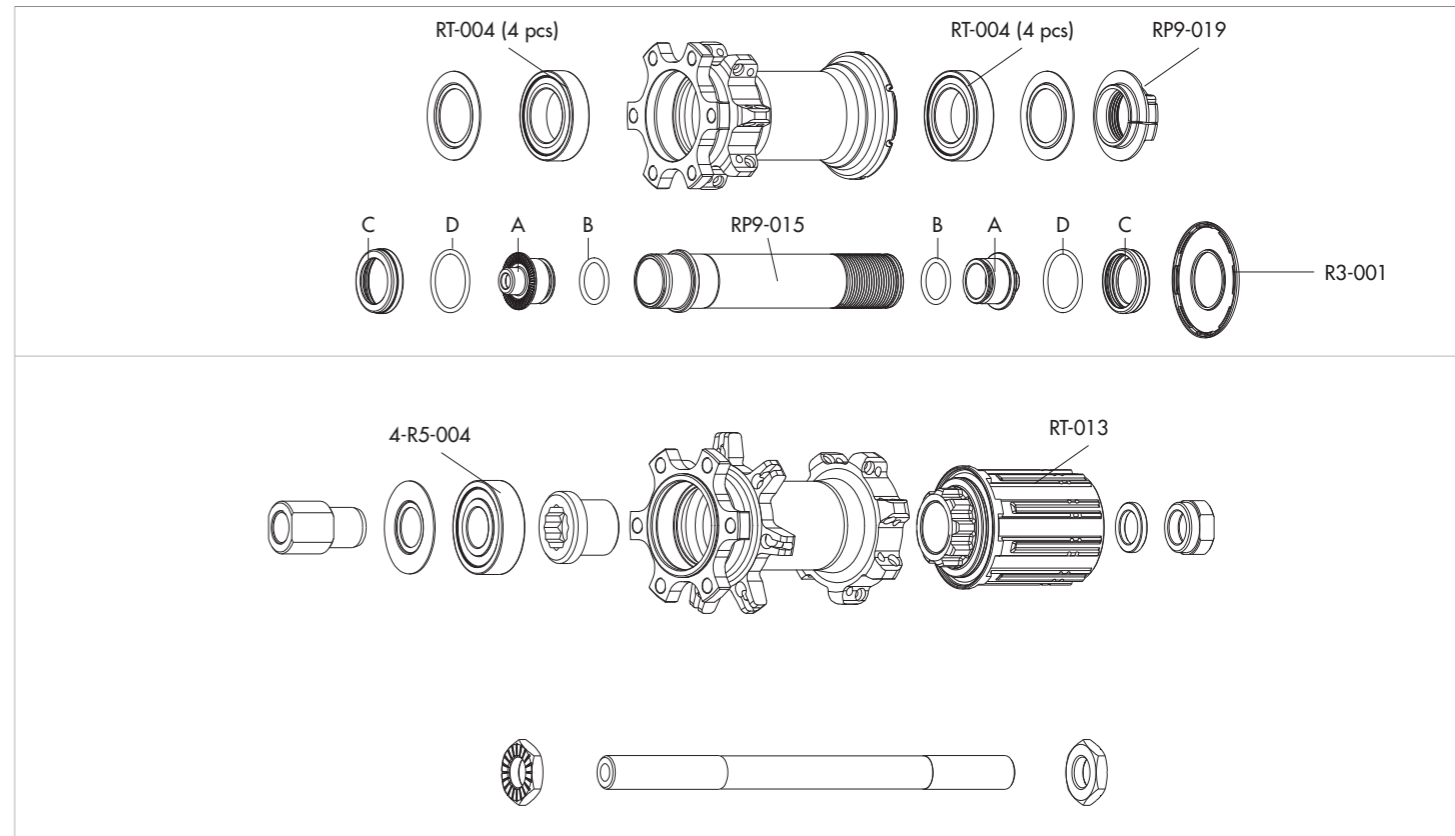

RACING SPORT™ DB CLINCHER

RIMS & SPOKES/CERCHI E RAGGI

RIM

	RIM-TAPE LABEL KIT VALVE HOLE DIAMETER	RT-RT (20,5 mm - 2 pcs) RT-LAB15CBDB (front+rear) 6,5 mm 622 X 15C

SPOKES

FRONT RIGHT SPOKE FRONT LEFT SPOKE REAR RIGHT SPOKE REAR LEFT SPOKE NIPPLES	RT-016 RT-017 RT-118 RT-119 50-R3-N	4 spokes + 4 nipples 4 spokes + 4 nipples 4 spokes + 4 nipples 4 spokes + 4 nipples 50 pcs

ACCESSORIES

Spacer for HG11 FW body	RS-004	5 pcs - to be used only with 9/10s sprockets <i>(please note that every HG11 rear wheel/HG11 FW body package contains the spacer)</i>
KIT QR	RM11-TAQR	for front wheel (2A + 2B)
KIT 15 thru-axle	KITFCFA15	for front wheel - from QR to 15mm thru axle (2C + 2D)

RACING SPORT™ DB CLINCHER

HUBS/MOZZI