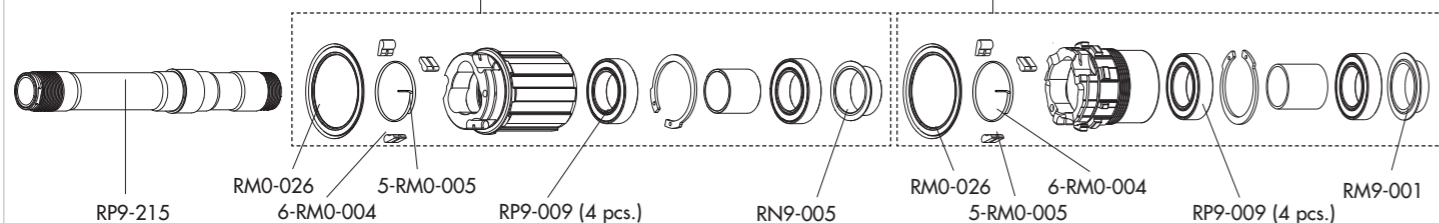

RED POWER 29 HP

AFS
front: QR/15mm ta
rear: QR/12mm ta 142-135

HUBS/MOZZI

RED POWER 27.5

6 BOLTS
front: QR/15mm ta
rear: QR/12mm ta 142-135

RIMS & SPOKES/CERCHI E RAGGI

RIM

LABEL KIT
VALVE HOLE
RIM-TAPE
DIAMETER