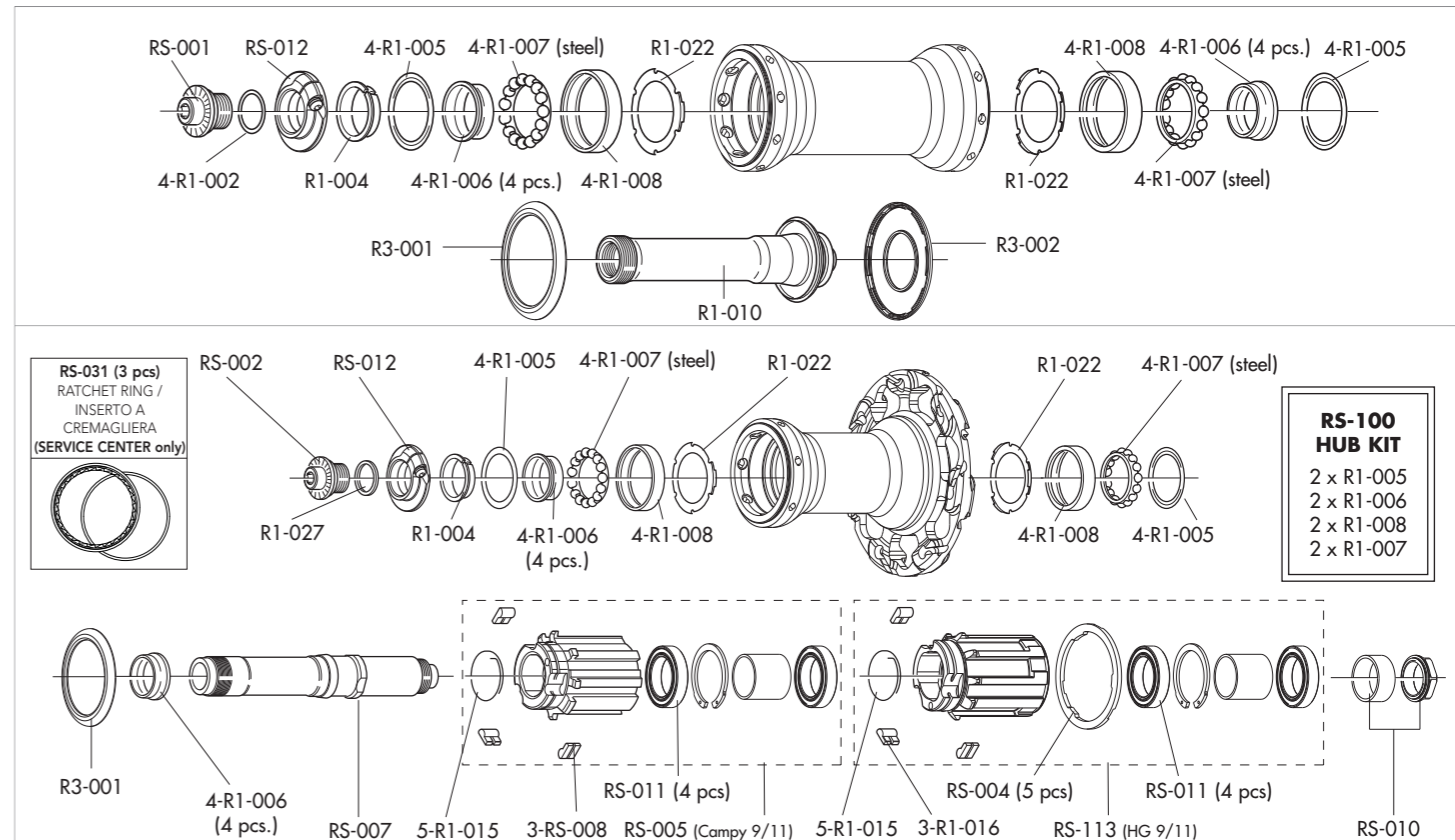

RACING 3™ CLINCHER

RIMS & SPOKES/CERCHI E RAGGI

RIM

	FRONT RIM REAR RIM LABEL KIT VALVE HOLE DIAMETER	R3F-CRB21 (with labels) R3R-CRB21 (with labels) R3-LAB13CB (front+rear) 6,5 mm 622 X 15C

SPOKES

COMPLETE FRONT SPOKE COMPLETE REAR RIGHT SPOKE COMPLETE REAR LEFT SPOKE NIPPLES TOOL TOOL TOOL	R3-016 R3-018 R3-019 RM3-B T-10 T-05 T-02	4 spokes + 4 nipples 4 spokes + 4 nipples 4 spokes + 4 nipples 50 pcs magnet-attractor insert for nipple nipple-guide magnet spoke anti-rotation

ACCESSORIES

Spacer for HG11 FW body	RS-004	5 pcs - to be used only with 9/10s sprockets <i>(please note that every HG11 rear wheel/HG11 FW body package contains the spacer)</i>

RACING 3™ CLINCHER

HUBS/MOZZI/MOYEUX