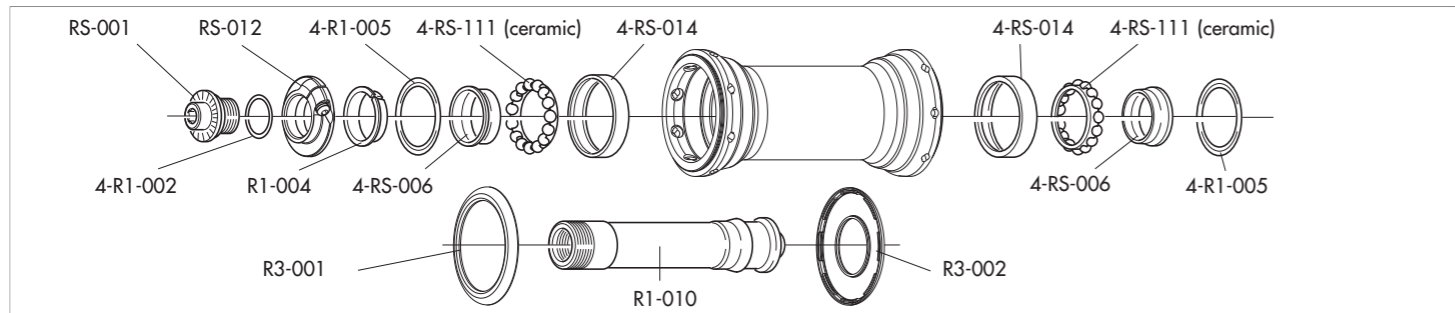

RED WIND XLR™ CLINCHER - H80

USB™
bearings

HUBS/MOZZI

RED WIND XLR™ CLINCHER - H80

CULT™
bearings

HUBS/MOZZI

RED WIND™ CLINCHER - H50

RIMS & SPOKES/CERCHI E RAGGI