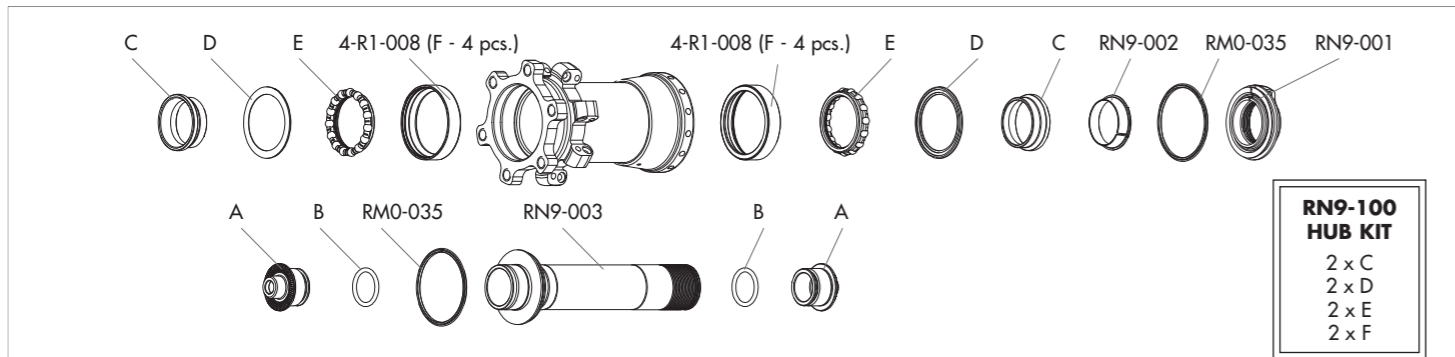

6 BOLTS
front: QR / 15mm ta
rear: QR / 12 mm ta

HUBS/MOZZI

RED PASSION 27.5

AFS
front: QR / 15mm ta
rear: QR / 12 mm ta

RIMS & SPOKES/CERCHI E RAGGI

RIM		
	FRONT RIM REAR RIM VALVE HOLE RIM SPARES KIT DIAMETER	RN7F-DR (with labels) RN7R-DR (with labels) 6,5 mm RN9-014 (valve+tool, valve adapter, tubeless tape) 27.5 Tubeless ready