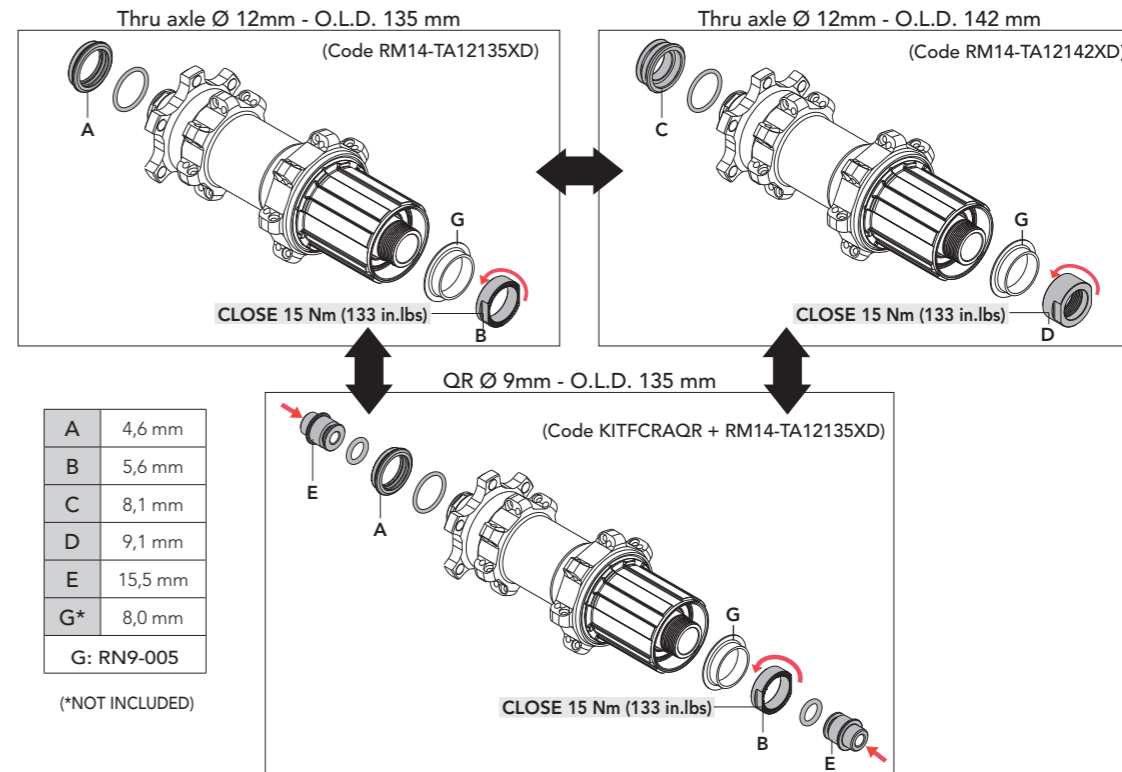

ADAPTERS FOR FULL COMP REAR AXLE RED POWER/RED POWER HP/RED PASSION

HG FW body

A	4,6 mm
B	5,6 mm
C	8,1 mm
D	9,1 mm
E	15,5 mm
G*	8,0 mm
G:	RN9-005

(*NOT INCLUDED)