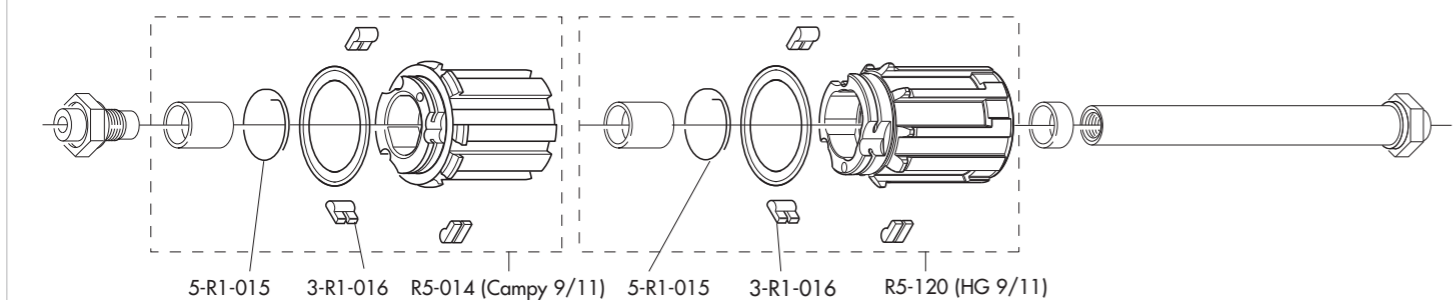

RED WIND™ CLINCHER - H50

standard bearings

HUBS/MOZZI