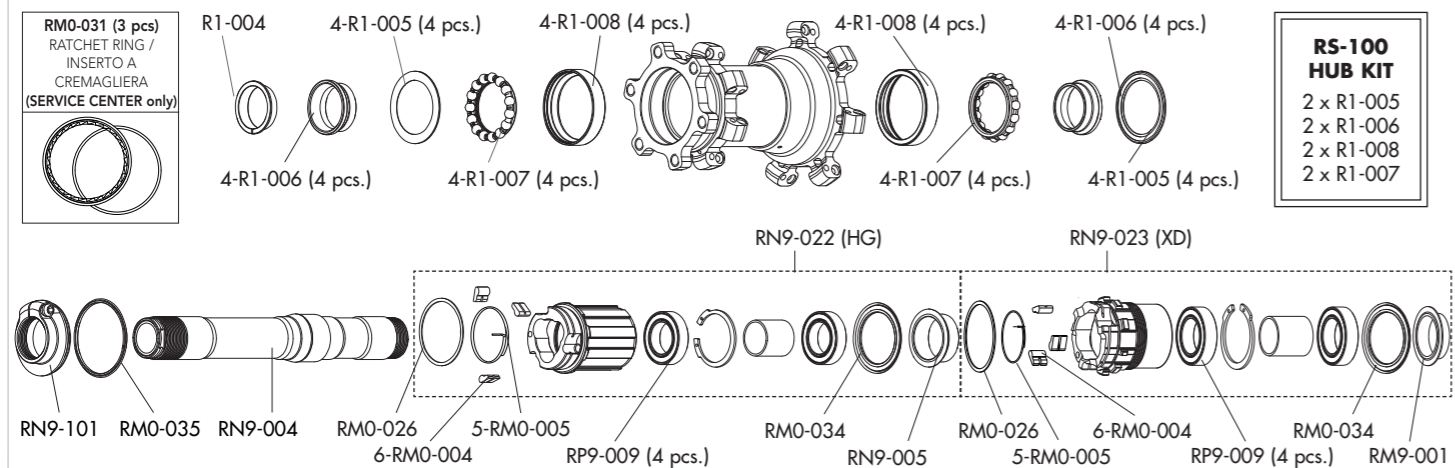

6 BOLTS
front: QR / 15mm ta
rear: QR / 12 mm ta

HUBS/MOZZI

RED PASSION 29

AFS
front: QR / 15mm ta
rear: QR / 12 mm ta

RIMS & SPOKES/CERCHI E RAGGI

RIM

	FRONT RIM	RN7F-DR (with labels)
	REAR RIM	RN7R-DR (with labels)
VALVE HOLE	6,5 mm	
RIM SPARES KIT	RN9-014 (valve+tool, valve adapter, tubeless tape)	
DIAMETER	29 Tubeless ready	