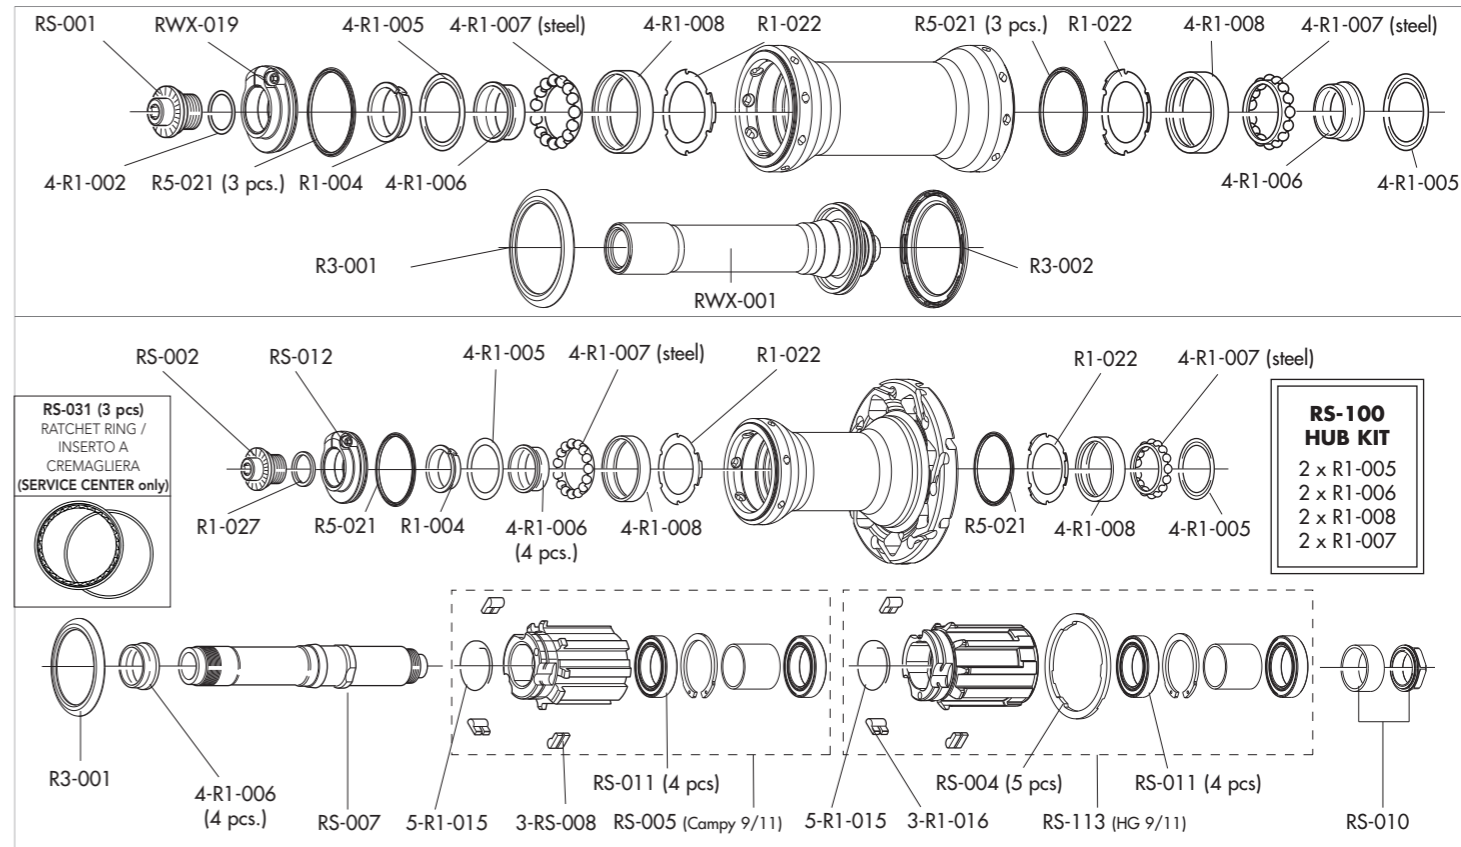

RED WIND™ XLR CX CLINCHER

RIMS & SPOKES/CERCHI E RAGGI

RIM

	FRONT RIM REAR RIM LABEL KIT VALVE HOLE VALVE EXTENSION DIAMETER	RWXF-CR (no labels) RWXR-CR (no labels) RWX-LAB13 (front+rear) - RWX-LAB13DK (front+rear DARK) 6,5 mm T-15M (male valve extension) - T-15F (female valve extension) 700C (622 x 15C)

SPOKES

COMPLETE FRONT KIT COMPLETE REAR KIT MINI-KIT NIPPLES TOOL TOOL TOOL TOOL	RWXF-SK RWXR-SK RWX-MK RWX-B T-02 T-11 T-05 T-18	18 front spokes + 18 nuts + 18 nut supporting plates 14 rear right spokes + 7 rear left spokes + 21 nuts + 21 nut supporting plates 2 front spokes + 2 rear right spokes + 2 rear left spokes + 6 nuts + 6 nut supp. plates black - 10 pcs spoke anti-rotation magnet-attractor insert for nipple nipple-guide magnet spoke spanner

RED WIND™ XLR CX CLINCHER

HUBS/MOZZI