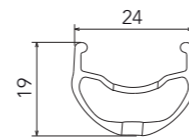

RIMS & SPOKES/CERCHI E RAGGI

RIM

LABEL KIT
VALVE HOLE
VALVE HOLE BUSHING
RIM-TAPE
DIAMETER

RPX-LAB1 2DB (FRONT+REAR)
8,5 mm
RPX-015 (for valve seat reduction - 10 pcs.)
RPX-RT
559 X 19C

SPOKES

SPOKES Rear RH
SPOKES Rear LH

RPX-DS03
RMH-DS02

8 spokes + 8 nipples
8 spokes + 8 nipples

ACCESSORIES

A+B+C+D

135 mm O.L.D.

KIT-X12

A+B+C+D

142 mm O.L.D.

RM11-TA12