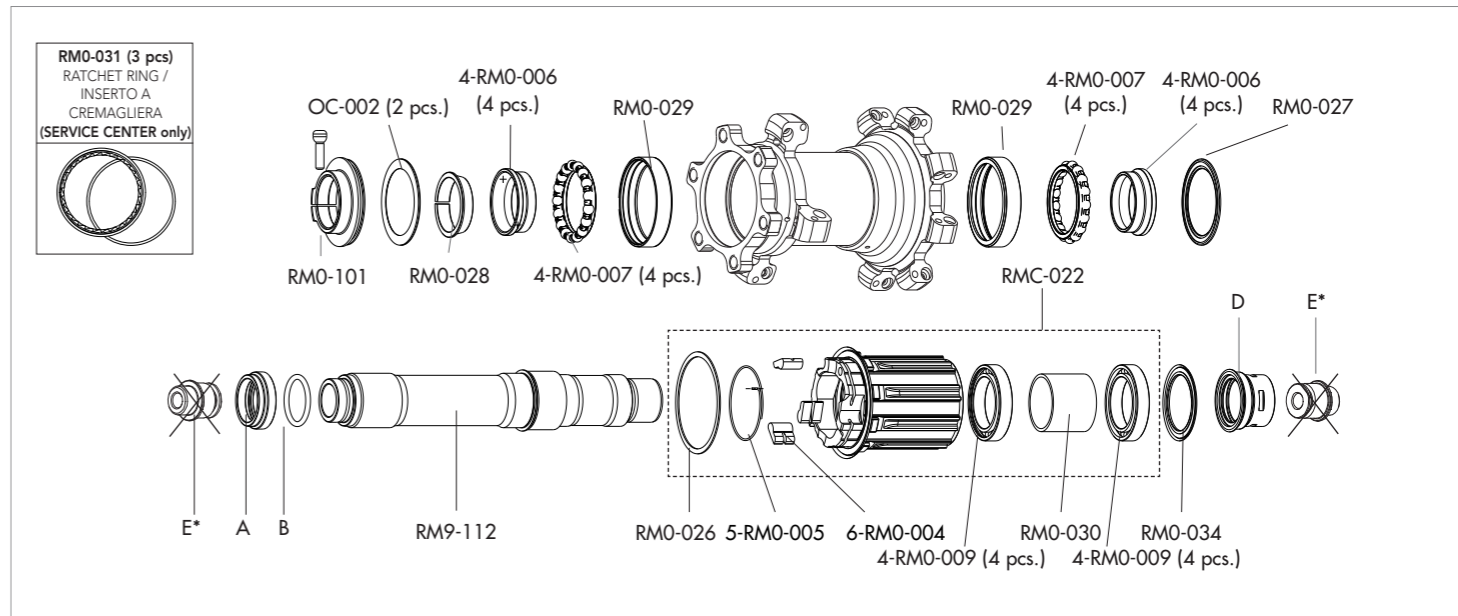

RED METAL 29 XRP

6 BOLTS

rear: 12mm to 135/142

RIMS & SPOKES/CERCHI E RAGGI

RIM

	REAR RIM LABEL KIT VALVE HOLE VALVE DIAMETER	RM9R-DRB (with labels) RM9-LAB13DB (FRONT+REAR) 6,5 mm M1-102 29 Tubeless

SPOKES

SPOKES Rear NIPPLES TOOL TOOL TOOL	RM9R-DS01 RM9-R T-11 T-05 T-18	8 spokes + 8 nipples 10 pcs magnet-attractor insert for nipple nipple-guide magnet spoke spanner

RED METAL 29 XRP

6 BOLTS

rear: 12mm to 135/142
Shimano FW body

HUBS/MOZZI

ACCESSORIES

A+B+D (HG FW body)	135 mm O.L.D.	KIT-X12
A+B+D (HG FW body)	142 mm O.L.D.	RM11-TA12

* E - ATTENTION: this adapter is absolutely not compatible.