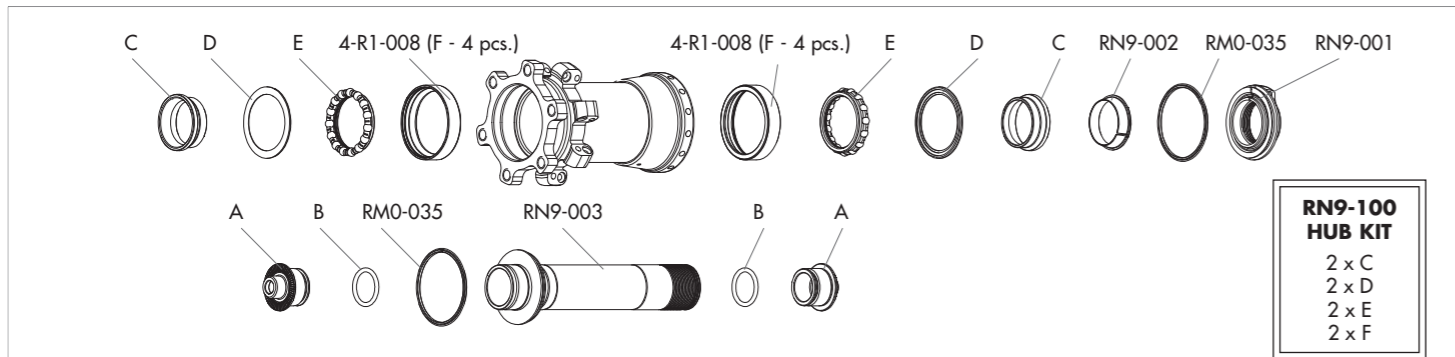

RED PASSION 27.5

AFS
front: QR / 15mm ta
rear: QR / 12 mm ta

HUBS/MOZZI

RED PASSION 29

6 BOLTS
front: QR/15mm ta
rear: QR /12 mm ta

RIMS & SPOKES/CERCHI E RAGGI

RIM

	FRONT RIM	RN9F-DR (with labels)
	REAR RIM	RN9R-DR (with labels)
	VALVE HOLE	6,5 mm
	RIM SPARES KIT	RN9-014 (valve+tool, valve adapter, tubeless tape)
	DIAMETER	29 Tubeless ready

SPOKES

SPOKES Front RH	RN9F-DSR	8 spokes + 8 nipples
SPOKES Front LH	RN9F-DSL	8 spokes + 8 nipples
SPOKES Rear	RN9R-DS	8 spokes + 8 nipples
NIPPLES	RN9-B	50 pcs.
TOOL	T-11	magnet-attractor insert for nipple
TOOL	T-05	nipple magnet
TOOL	T-24	spoke spanner
TOOL	T-25	spoke anti-rotation

ACCESSORIES

KIT QR	RM11-TAQR	for front wheel - from 15mm thru axle to QR (2A + 2B)
KIT 15 thru-axle	KITFCFA15	for front wheel - from QR to 15mm thru axle

REAR WHEELS ADAPTERS KIT ON PAGE 123