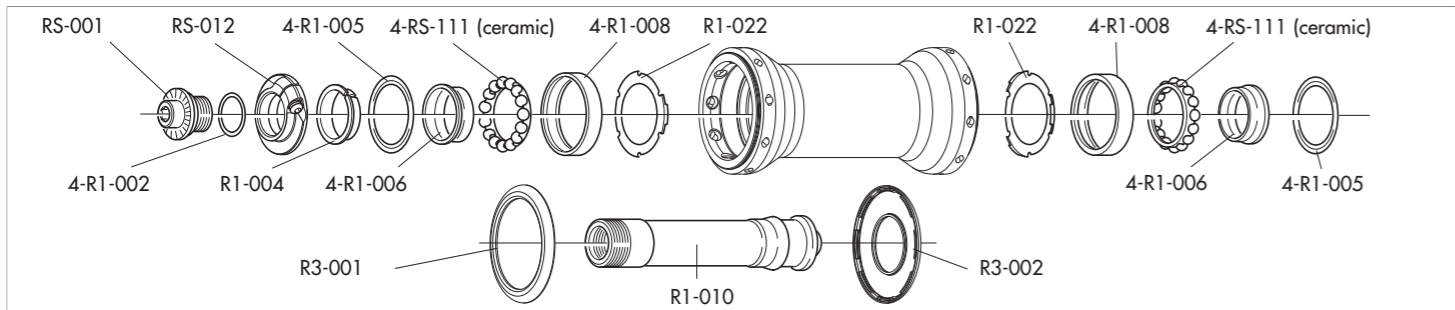

RED WIND XLR™ CLINCHER - H50

USB™
bearings

HUBS/MOZZI