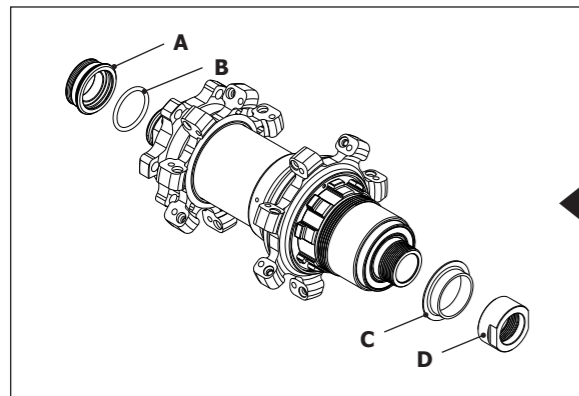

Thru axle Ø 12mm - O.L.D. 142mm Thru axle Ø 12mm - O.L.D. 135mm

RM14-TA12142XD

RM14-TA12135XD

TOOLS

UT-BB140
 Attrezzo calotte RACING TORQ™ OS-fit™
 Tool for RACING TORQ™ OS-fit™ cups
 Outil pour cuvettes RACING TORQ™ OS-fit™