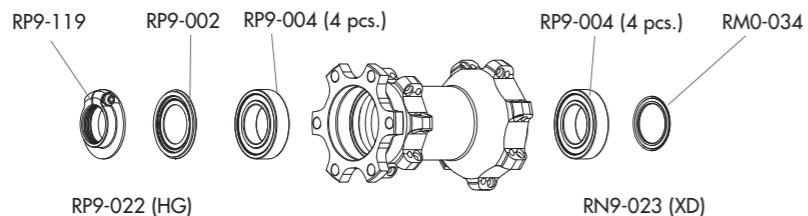

RED POWER 29

6 BOLTS
front: QR/15mm ta
rear: QR/12mm ta 142-135

HUBS/MOZZI

RED POWER 29

AFS
front: QR/15mm ta
rear: QR/12mm ta 142-135

RIMS & SPOKES/CERCHI E RAGGI

RIM

	<p>LABEL KIT VALVE HOLE RIM-TAPE DIAMETER</p>	<p>RP9-LAB1 5DB (FRONT+REAR) 6,5 mm RP7-RT 622 X 19C</p>
--	---	--