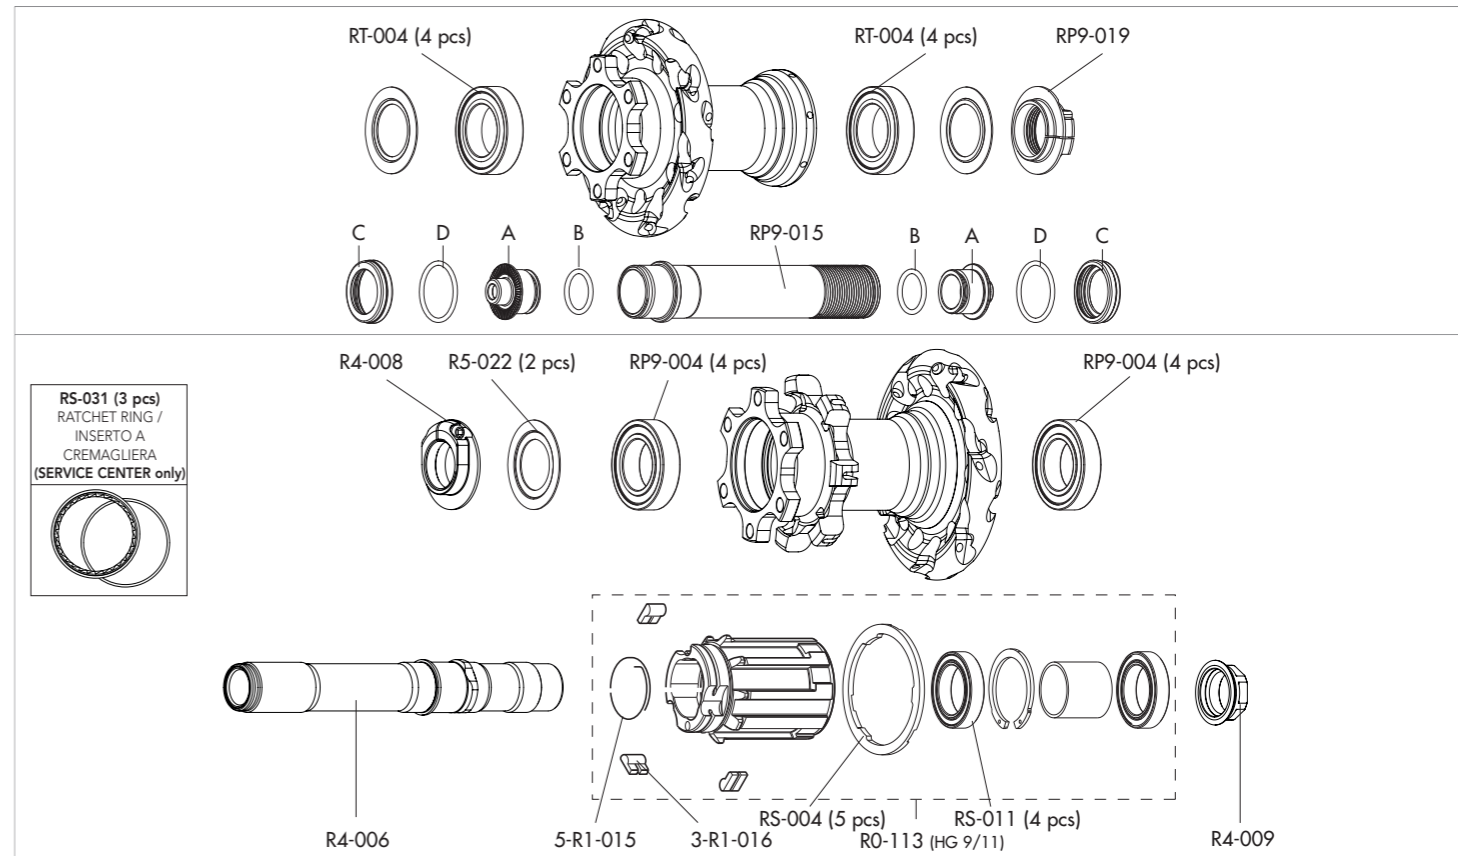

RACING 5™ LG DB CLINCHER

RIMS & SPOKES/CERCHI E RAGGI

RIM

	RIM-TAPE LABEL KIT VALVE HOLE DIAMETER	R5-RT01 (20.5 mm - 2 pcs) R5-LAB16CBDB (front+rear) 6,5 mm 622 X 17C

SPOKES

FRONT RIGHT SPOKE	R5-316	4 spokes + 4 nipples
FRONT LEFT SPOKE	R5-217	4 spokes + 4 nipples
REAR RIGHT SPOKE	R5-318	4 spokes + 4 nipples
REAR LEFT SPOKE	R5-219	4 spokes + 4 nipples
NIPPLES	R5-B	50 pcs

ACCESSORIES

Spacer for HG11 FW body	RS-004	5 pcs - to be used only with 9/10s sprockets <i>(please note that every HG11 rear wheel/HG11 FW body package contains the spacer)</i>
KIT QR	RM11-TAQR	for front wheel (2A + 2B)
KIT 15 thru-axle	KITFCFA15	for front wheel - from QR to 15mm thru axle (2C + 2D)
KIT QR + QUICK RELEASE - FRONT	R5-QF16K	for front wheel - adapters + quick-release skewer
KIT QR + QUICK RELEASE - REAR	R5-QR16K	for rear wheel - adapters + quick-release skewer

REAR WHEELS ADAPTERS KIT ON PAGE 69

RACING 5™ LG DB CLINCHER

HUBS/MOZZI/MOYEUX