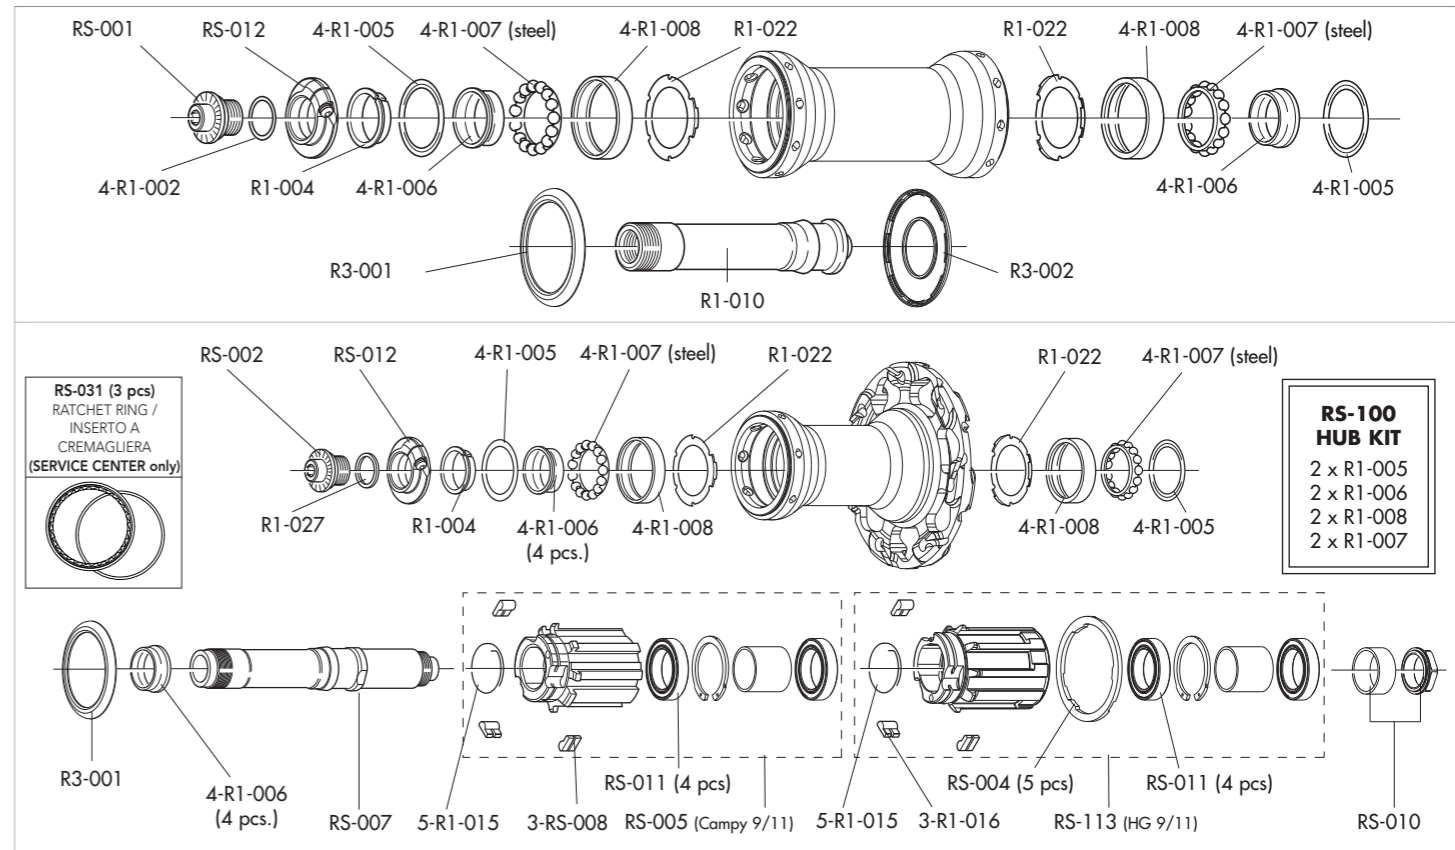

RACING SPEED™ 35 tubular

RIMS & SPOKES/CERCHI E RAGGI

RIM

	FRONT RIM REAR RIM LABEL KIT VALVE HOLE DIAMETER BRAKE SHOES	RSF-TRK3514 (no labels) RSR-TRK3514 (no labels) RS-LAB14TAKDK35 (DARK front+rear) 6,5 mm 634 mm for carbon rims - BR-BO500 (for brakes with retention spring or interference fixing) - BR-BO500X1 (for brakes with screw fixing)

SPOKES

FRONT SPOKE REAR RIGHT SPOKE REAR LEFT SPOKE NIPPLES TOOL TOOL TOOL TOOL	RS-01635 RS-01835 RS-01935 RWX-B T-11 T-05 T-18 T-02	4 spokes + 4 nipples 4 spokes + 4 nipples 4 spokes + 4 nipples black - 10 pcs magnet-attractor insert for nipple nipple-guide magnet spoke spanner spoke anti-rotation

ACCESSORIES

Spacer for HG11 FW body	RS-004	5 pcs - to be used only with 9/10s sprockets <i>(please note that every HG11 rear wheel/HG11 FW body package contains the spacer)</i>

⚠ WARNING!

Because of the high temperatures reached when braking, we recommend you use only glue for tubular tires specifically for carbon fibre rims.
A causa delle alte temperature raggiunte in frenata, vi consigliamo di utilizzare solamente colla per tubolari che sia specifica per i soli cerchi in fibra di carbonio.

RACING SPEED™ 35 tubular

HUBS/MOZZI