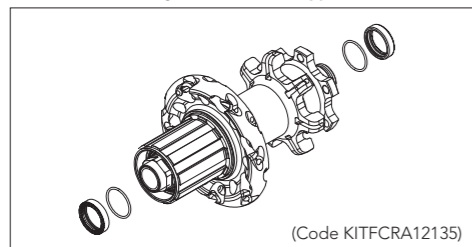

ADAPTERS FOR ROAD DB REAR AXLES

THRU AXLE HH12 - 135 mm