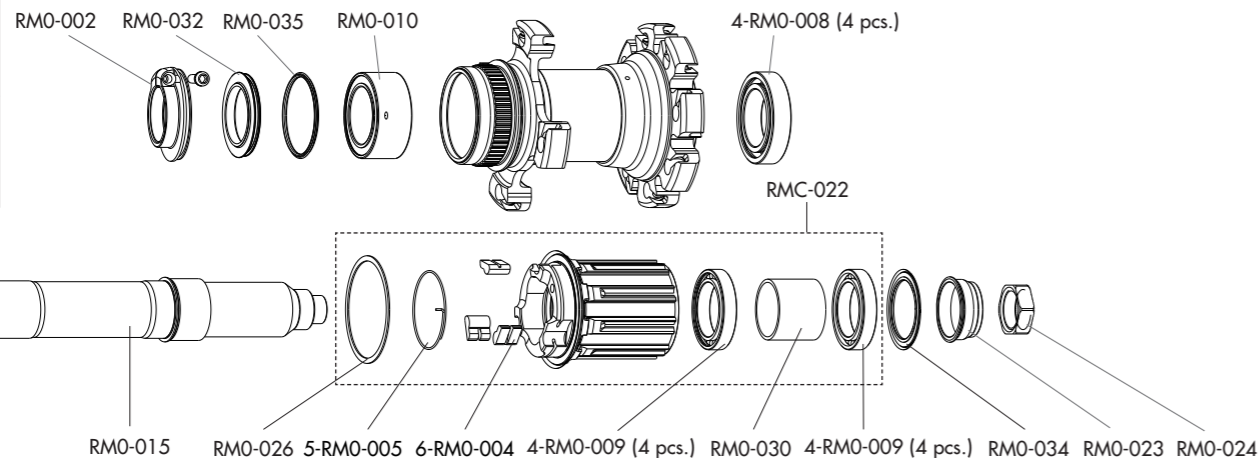

RM0-031 (3 pcs)
RATCHET RING /
INSERTO A
CREMAGLIERA
(SERVICE CENTER only)