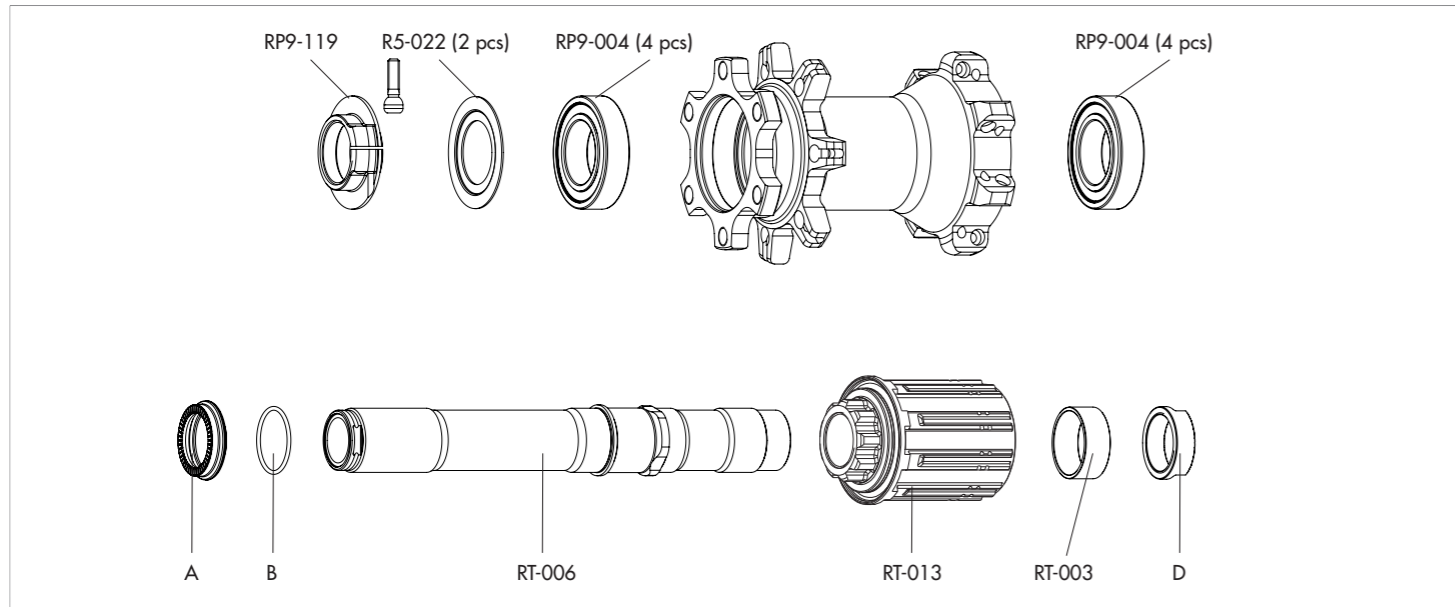

RACING SPORT™ DB CLINCHER

HUBS/MOZZI

RACING SPORT™ DB CLINCHER

6 BOLTS
rear: 12mm to 142-135

HUBS/MOZZI

ACCESSORIES

A+B+D	RM14-TA12135XD	135 mm O.L.D.
A+B+D	RM14-TA12142XD	142 mm O.L.D.

RED WIND XLR™ CLINCHER - H50