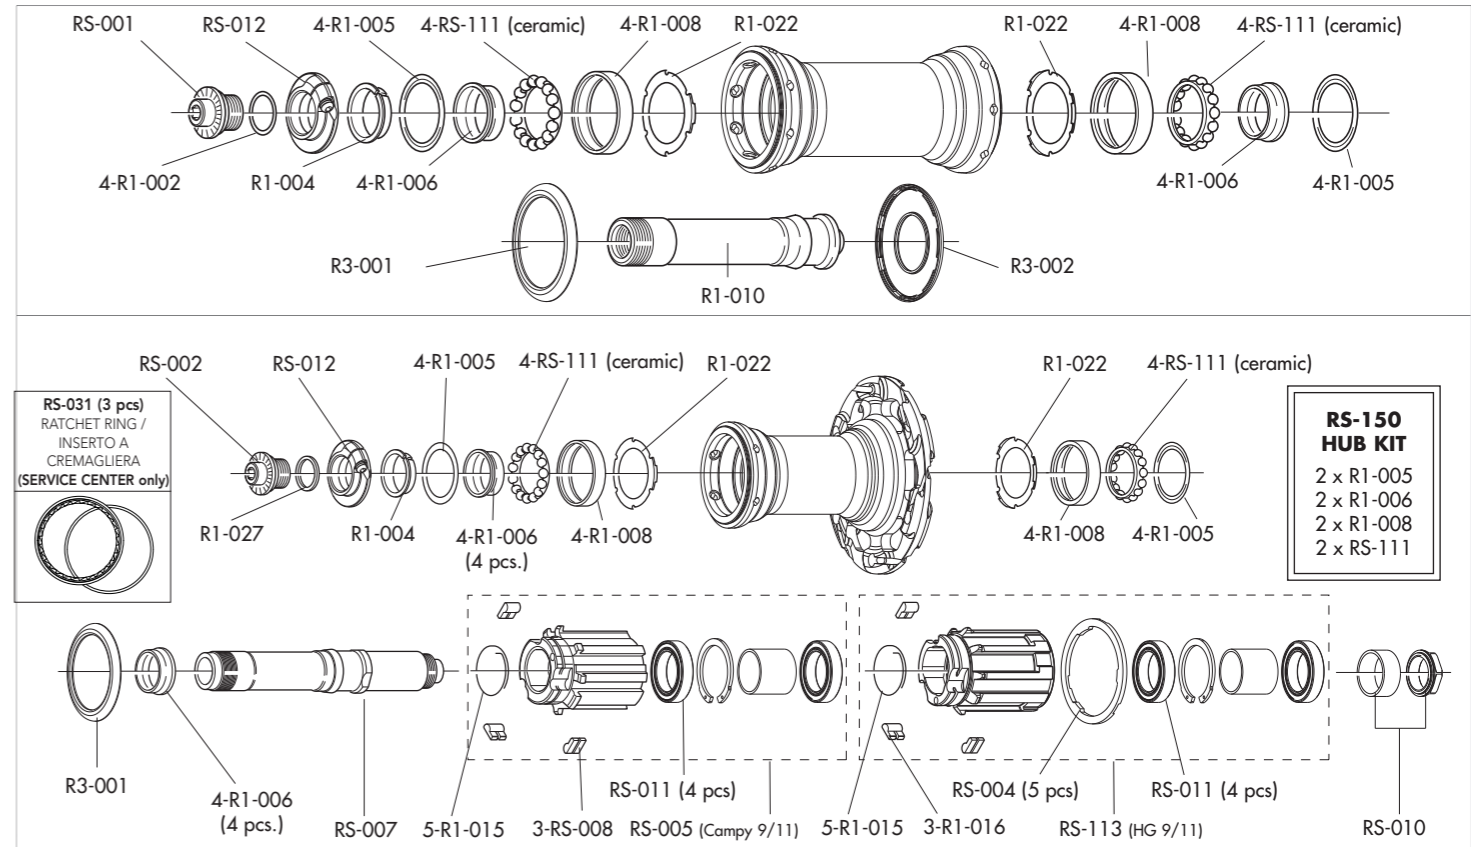

RED WIND XLR™ CLINCHER - H80

RIMS & SPOKES/CERCHI E RAGGI

RIM

	FRONT RIM REAR RIM LABEL KIT VALVE HOLE VALVE EXTENSION VALVE HOLE BUSHING DIAMETER	RWXF-CR80 (no labels) RWXR-CR80 (no labels) RWX-LAB1380 (front+rear) - RWX-LAB1380DK (front+rear DARK) 6,5 mm T-16M (male valve extension) - T-16F (female valve extension) RWX-014 (5 pcs) 700C (622 x 15C)

SPOKES

COMPLETE FRONT KIT COMPLETE REAR KIT MINI-KIT NIPPLES TOOL TOOL TOOL TOOL	RWXF-SK80 RWXR-SK80 RWX-MK80 RWX-B T-11 T-05 T-18 T-02	16 front spokes + 16 nipples 12 rear right spokes + 6 rear left spokes + 18 nipples 2 front spokes + 2 rear right spokes + 2 rear left spokes + 6 nipples black - 10 pcs magnet-attractor insert for nipple nipple-guide magnet spoke spanner spoke anti-rotation

ACCESSORIES

Spacer for HG11 FW body	RS-004	5 pcs - to be used only with 9/10s sprockets <i>(please note that every HG11 rear wheel/HG11 FW body package contains the spacer)</i>

RED WIND XLR™ CLINCHER - H80

USB™
bearings

HUBS/MOZZI