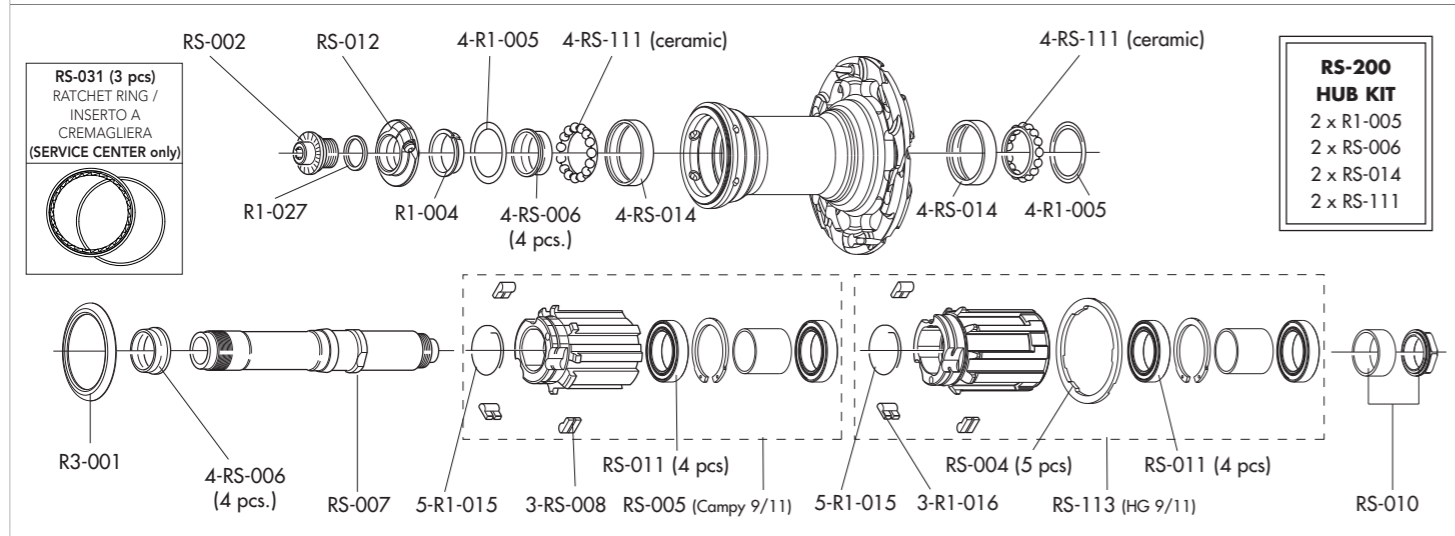

RED WIND XLR™ CLINCHER - H80

USB™
bearings

HUBS/MOZZI

RED WIND XLR™ CLINCHER - H80

CULT™
bearings

HUBS/MOZZI

RED WIND™ CLINCHER - H50

RIMS & SPOKES/CERCHI E RAGGI