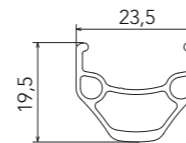

REAR WHEELS ADAPTERS KIT ON PAGE 123

RED POWER 27.5

AFS
front: QR/15mm ta
rear: QR/12mm ta 142-135

HUBS/MOZZI

RED POWER 29

6 BOLTS
front: QR/15mm ta
rear: QR/12mm ta 142-135

RIMS & SPOKES/CERCHI E RAGGI

RIM