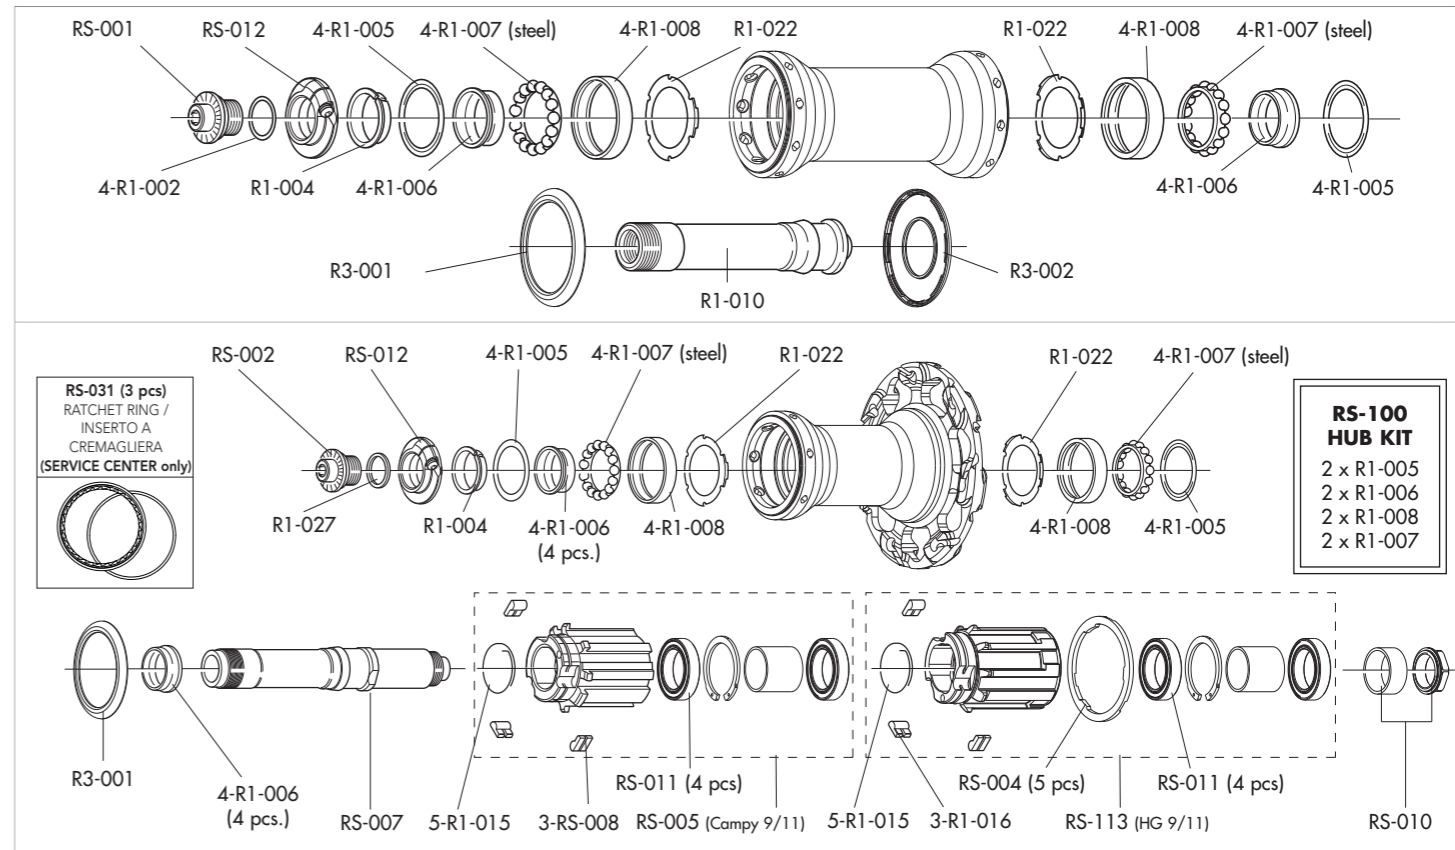

RACING SPEED™ tubular

RIMS & SPOKES/CERCHI E RAGGI

RIM

	FRONT RIM	RSF-TRK11 (no labels)
	REAR RIM	RSR-TRK11 (no labels)
	LABEL KIT	RS-LAB12TAKDK (front+rear DARK)
	VALVE HOLE	6,5 mm
	VALVE EXTENSION	T-08
	DIAMETER	634 mm
	BRAKE SHOES	for carbon rims - BR-BO500 (for brakes with retention spring or interference fixing) - BR-BO500X1 (for brakes with screw fixing)

SPOKES

COMPLETE FRONT KIT	RSF-SK02	18 front spokes + 18 nuts + 18 nut supporting plates
COMPLETE REAR KIT	RSR-SK02	14 rear right spokes + 7 rear left spokes + 21 nuts + 21 nut supporting plates
MINI-KIT	RS-MK02	2 front spokes + 2 rear right spokes + 2 rear left spokes + 6 nuts + 6 nut supporting plates
NUTS	RS-B	10 pcs
NUT SUPPORTING PLATES	RS-C	10 pcs

ACCESSORIES

Spacer for HG11 FW body	RS-004	5 pcs - to be used only with 9/10s sprockets <i>(please note that every HG11 rear wheel/HG11 FW body package contains the spacer)</i>

⚠ WARNING!

Because of the high temperatures reached when braking, we recommend you use only glue for tubular tires specifically for carbon fibre rims.
A causa delle alte temperature raggiunte in frenata, vi consigliamo di utilizzare solamente colla per tubolari che sia specifica per i soli cerchi in fibra di carbonio.

RACING SPEED™ tubular

HUBS/MOZZI