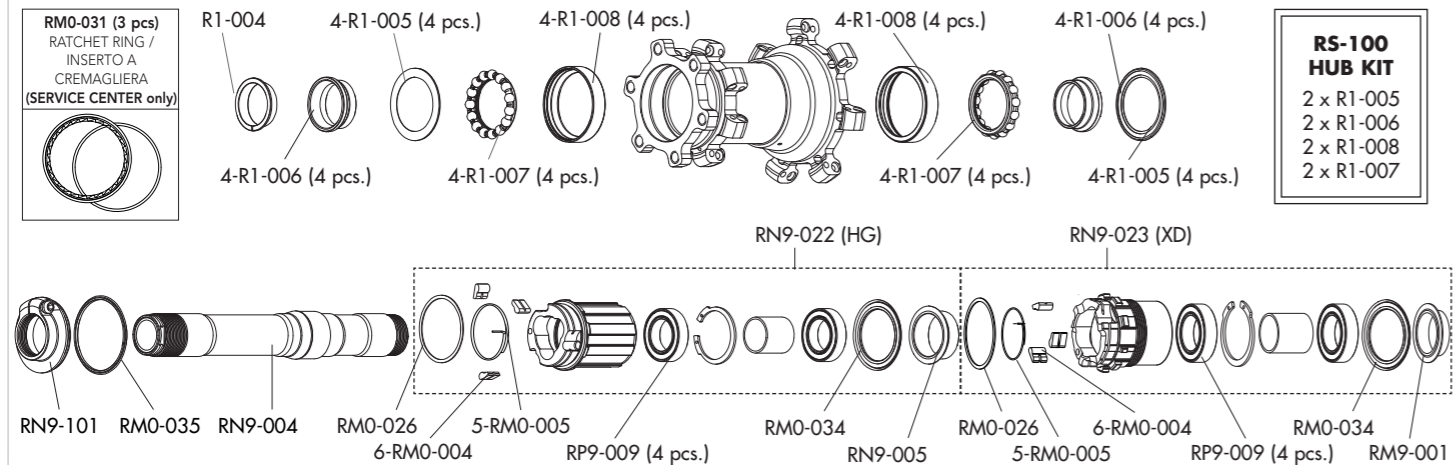

RED PASSION 27.5

6 BOLTS
front: QR / 15mm ta
rear: QR / 12 mm ta

HUBS/MOZZI

RED PASSION 27.5

AFS
front: QR / 15mm ta
rear: QR / 12 mm ta

RIMS & SPOKES/CERCHI E RAGGI

RIM		
	FRONT RIM REAR RIM VALVE HOLE RIM SPARES KIT DIAMETER	RN7F-DR (with labels) RN7R-DR (with labels) 6,5 mm RN9-014 (valve+tool, valve adapter, tubeless tape) 27.5 Tubeless ready

SPOKES		
SPOKES Front RH SPOKES Front LH SPOKES Rear NIPPLES TOOL TOOL TOOL TOOL	RN7F-DSR RN7F-DSL RN7R-DS RN9-B T-11 T-05 T-24 T-25	8 spokes + 8 nipples 8 spokes + 8 nipples 8 spokes + 8 nipples 50 pcs. magnet-attractor insert for nipple nipple magnet spoke spanner spoke anti-rotation

ACCESSORIES		
AFS LOCKRING	4-M1-101	to fix the brake disc
AFS LOCKRING TOOL	UT-BB130	
KIT QR	RM11-TAQR	for front wheel - from 15mm thru axle to QR (2A + 2B)
KIT 15 thru-axle	KITFCFA15	for front wheel - from QR to 15mm thru axle

REAR WHEELS ADAPTERS KIT ON PAGE 123