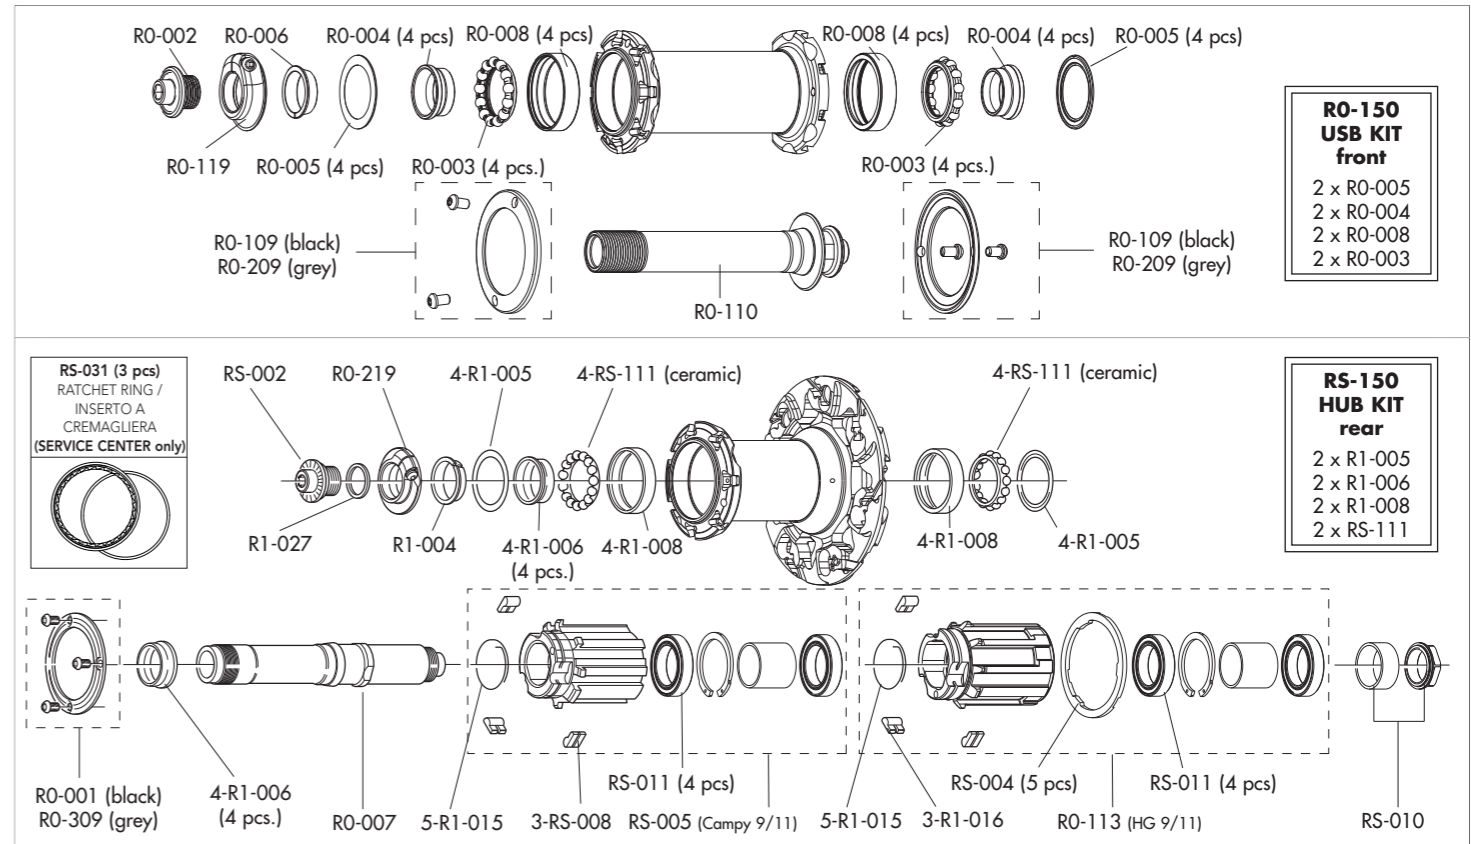

RACING ZERO™ 2-WAY FIT

RIMS & SPOKES/CERCHI E RAGGI

RIM

	FRONT RIM REAR RIM LABEL KIT VALVE HOLE 2-Way Fit VALVE™ VALVE HOLE BUSHING DIAMETER	ROF-2RB11 (no labels) ROR-2RB11 (no labels) RO-LAB152B (front+rear) 6,5 mm M1-102 5-RO-014 (for valve seat reduction - 5 pcs) 634 mm

SPOKES

COMPLETE FRONT KIT COMPLETE REAR KIT COMPLETE FRONT COMPLETE REAR RIGHT SPOKE COMPLETE REAR LEFT SPOKE NIPPLES TOOL TOOL TOOL TOOL	ROF-SKB11 ROR-SKB11 RO-017 RO-018 ROR-SB01 10-RO-015 T-02 T-03 T-05 T-07	16 front spokes 14 rear right spokes + 7 rear left spokes spoke + nipple spoke + nipple spoke + nipple 10 pcs spoke anti-rotation magnet-attractor insert for nipple nipple-guide magnet spoke spanner

ACCESSORIES

Spacer for HG11 FW body	RS-004	5 pcs - to be used only with 9/10s sprockets <i>(please note that every HG11 rear wheel/HG11 FW body package contains the spacer)</i>

RACING ZERO™ 2-WAY FIT

HUBS/MOZZI/MOYEUX