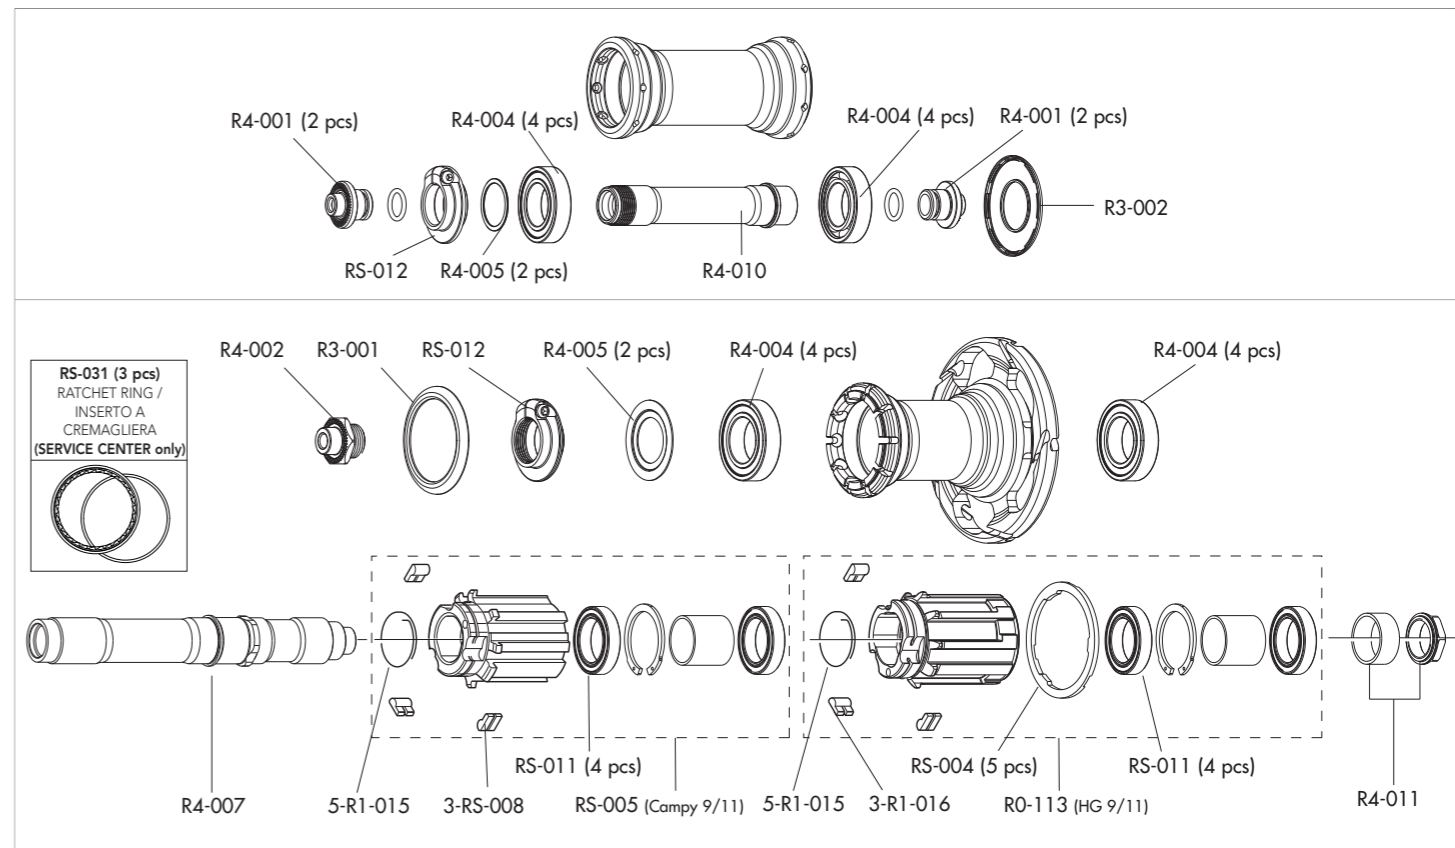

RACING QUATTRO™ LG CLINCHER

RIMS & SPOKES/CERCHI E RAGGI

RIM

	RIM-TAPE LABEL KIT VALVE HOLE DIAMETER	R5-RT01 (20.5 mm - 2 pcs) R4-LAB 16CB (front+rear) 6,5 mm 622 X 17C

SPOKES

FRONT SPOKE	R4-016	4 spokes + 4 nipples
REAR RIGHT SPOKE	R4-018	4 spokes + 4 nipples
REAR LEFT SPOKE	R4-019	4 spokes + 4 nipples
NIPPLES	R5-B	50 pcs.

ACCESSORIES

Spacer for HG11 FW body	RS-004	5 pcs - to be used only with 9/10s sprockets <i>(please note that every HG11 rear wheel/HG11 FW body package contains the spacer)</i>

RACING QUATTRO™ LG CLINCHER

HUBS/MOZZI/MOYEUX