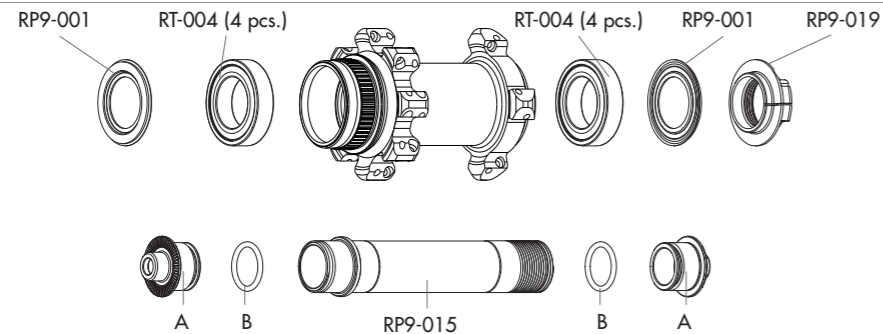

RED POWER 27.5 HP

AFS
front: QR/15mm ta
rear: QR/12mm ta 142-135

HUBS/MOZZI

RED POWER 29 HP

6 BOLTS
front: QR/15mm ta
rear: QR/12mm ta 142-135

RIMS & SPOKES/CERCHI E RAGGI

RIM

	LABEL KIT VALVE HOLE RIM-TAPE DIAMETER	RP9-LAB1 5DBH (FRONT+REAR) 6,5 mm RP7-RT 622 X 19C
--	---	---