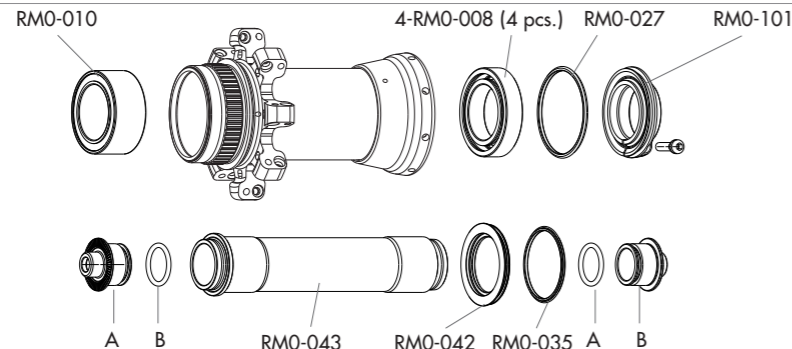

RED METAL XRP 650B

AFS
front: QR/15mm ta
rear: QR

HUBS/MOZZI