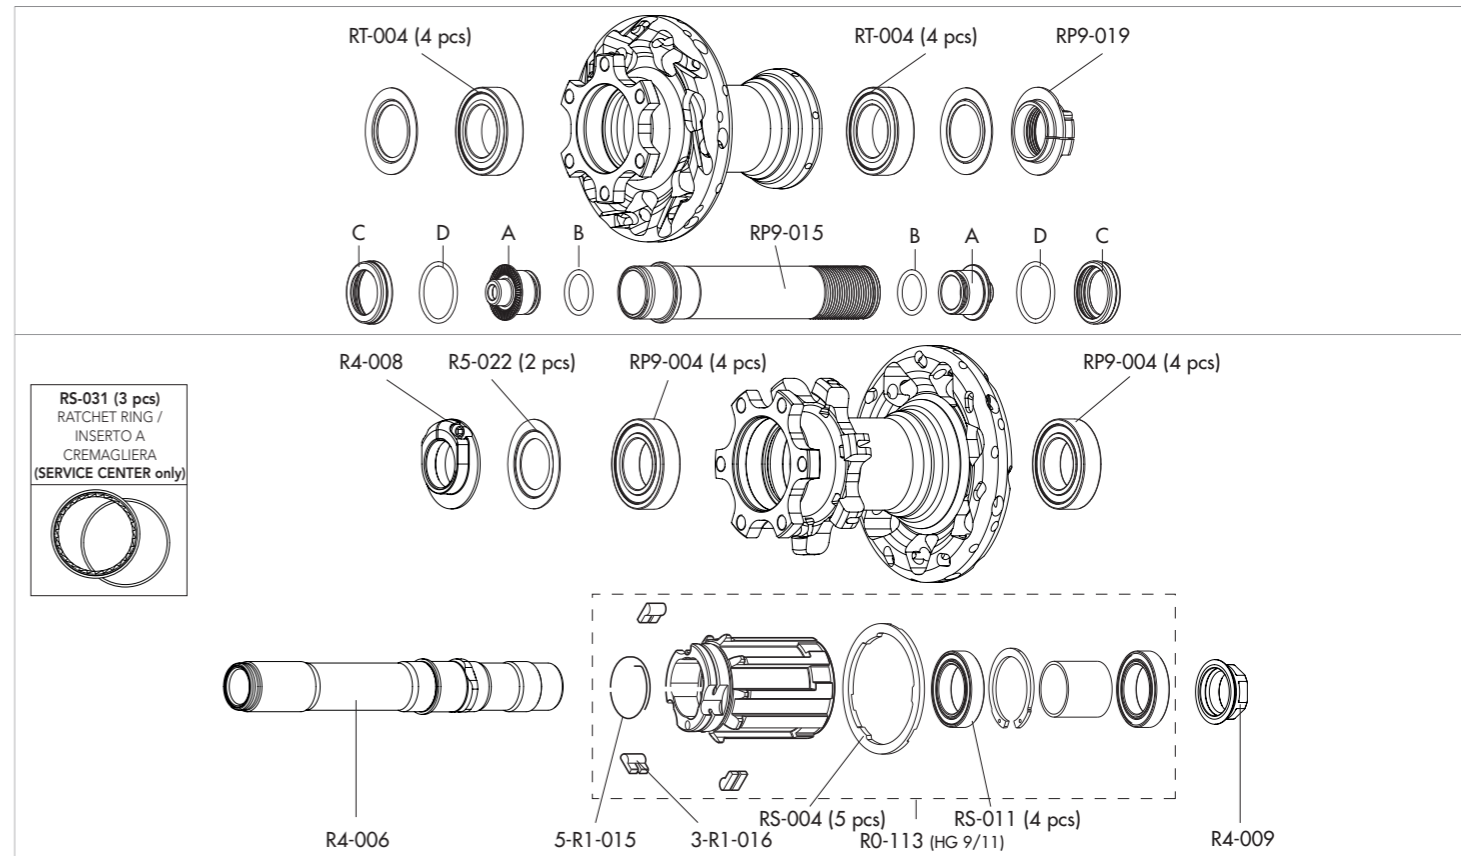

RACING QUATTRO™ CARBON DB CLINCHER

RIMS & SPOKES/CERCHI E RAGGI

RIM

	FRONT/REAR RIM LABEL KIT VALVE HOLE DIAMETER	R4F-CRCDB (with labels) R4-LAB16CCDB (front+rear) 6,5 mm 622 X 17C

SPOKES

FRONT RIGHT SPOKE FRONT LEFT/REAR RIGHT SPOKE REAR LEFT SPOKE NIPPLES	R4-116C R4-117C R4-119C RWX-B	4 spokes + 4 nipples 4 spokes + 4 nipples 4 spokes + 4 nipples 50 pcs.

ACCESSORIES

Spacer for HG11 FW body	RS-004	5 pcs - to be used only with 9/10s sprockets <i>(please note that every HG11 rear wheel/HG11 FW body package contains the spacer)</i>
KIT QR	RM11-TAQR	for front wheel (2A + 2B)
KIT 1.5 thru-axle	KITFCFA15	for front wheel - from QR to 1.5mm thru axle (2C + 2D)
KIT QR + QUICK RELEASE - FRONT	R4-QF16K	for front wheel - adapters + quick-release skewer
KIT QR + QUICK RELEASE - REAR	R4-QR16K	for rear wheel - adapters + quick-release skewer

REAR WHEELS ADAPTERS KIT ON PAGE 69

RACING QUATTRO™ CARBON DB CLINCHER

RIMS & SPOKES/CERCHI E RAGGI