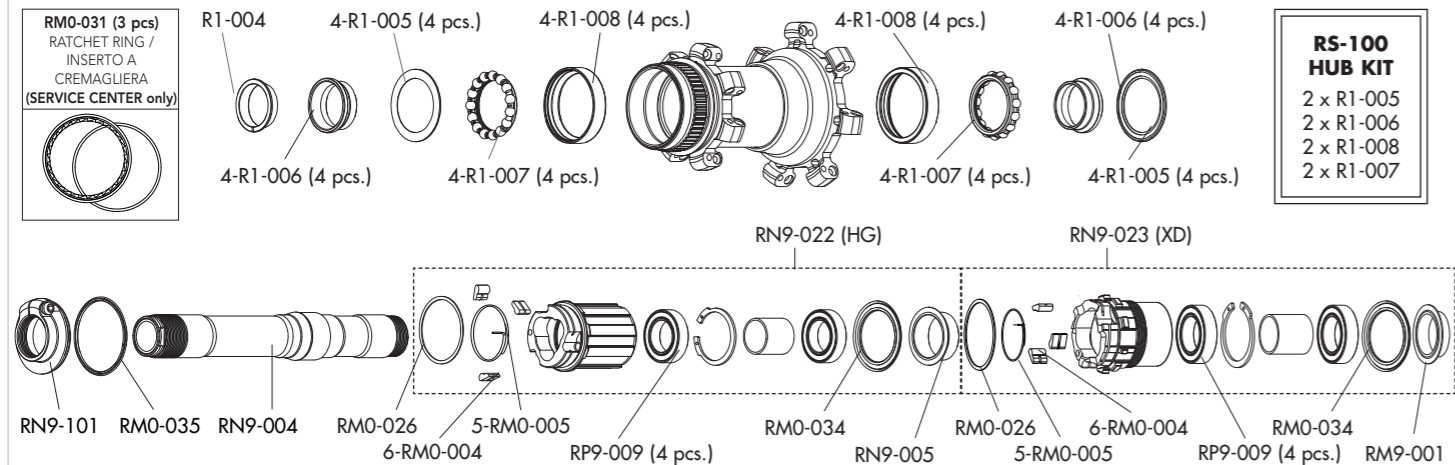

RED PASSION 29

AFS
front: QR / 15mm ta
rear: QR / 12 mm ta

HUBS/MOZZI

RED METAL ZERO XRP

6 BOLTS
front: QR/15 ta
rear: QR

RIMS & SPOKES/CERCHI E RAGGI

RIM	
	FRONT RIM REAR RIM LABEL KIT VALVE HOLE VALVE DIAMETER
	RM0F-DRB01 (black - with labels) RM0R-DRB (black - with labels) RM0-LAB11DB (black - FRONT+REAR) 6,5 mm M1-102 26 Tubeless

SPOKES		
COMPLETE FRONT KIT COMPLETE REAR KIT COMPLETE SPOKE Front RH COMPLETE SPOKE Front LH COMPLETE SPOKE Rear RH COMPLETE SPOKE Rear LH NIPPLES TOOL TOOL TOOL TOOL	RM0F-DSK01 RM0R-DSK01 RM0F-DSR01 RM0F-DSL01 RM0R-DSR01 RM0R-DSL01 RM0-B T-02 T-03 T-05 T-07	14 spokes front RH + 7 spokes front LH + 21 nipples 8 spokes rear LH + 16 spokes rear RH + 24 nipples spoke + nipple spoke + nipple spoke + nipple spoke + nipple 10 pcs. spoke anti-rotation magnet-attractor insert for nipple nipple-guide magnet spoke spanner

ACCESSORIES		
KIT QR	RM11-TAQR	for front wheel (2A + 2B)
KIT 15 thru-axle	RM11-TA15	for front wheel - from QR to 15mm thru axle