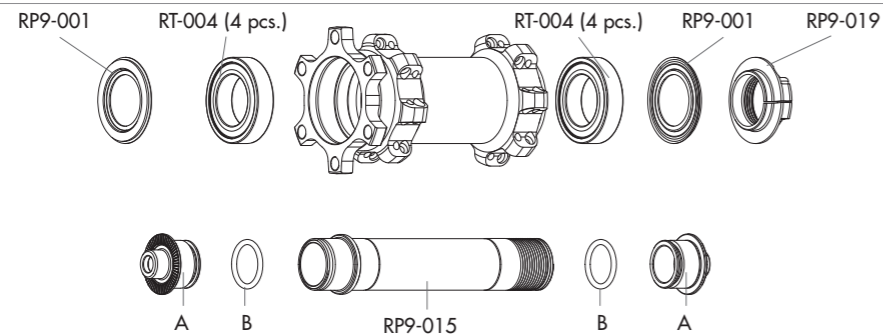

RED POWER 29 HP

6 BOLTS
front: QR/15mm ta
rear: QR/12mm ta 142-135

HUBS/MOZZI

RED POWER 29 HP

AFS
front: QR/15mm ta
rear: QR/12mm ta 142-135

RIMS & SPOKES/CERCHI E RAGGI

RIM

	LABEL KIT VALVE HOLE RIM-TAPE DIAMETER	RP9-LAB1 5DBH (FRONT+REAR)
		6,5 mm RP7-RT 622 X 19C

SPOKES

SPOKES Front LH / Rear LH	RP9-DS21	8 spokes + 8 nipples
SPOKES Front RH / Rear RH	RP9-DS22	8 spokes + 8 nipples
NIPPLES	50-R3-N	50 nipples

ACCESSORIES

AFS LOCKRING	4-M1-101	to fix the brake disc
AFS LOCKRING TOOL	UT-BB130	
KIT QR	RM11-TAQR	for front wheel (2A + 2B)
KIT 15 thru-axle	KITFCFA15	for front wheel - from QR to 15mm thru axle

REAR WHEELS ADAPTERS KIT ON PAGE 123