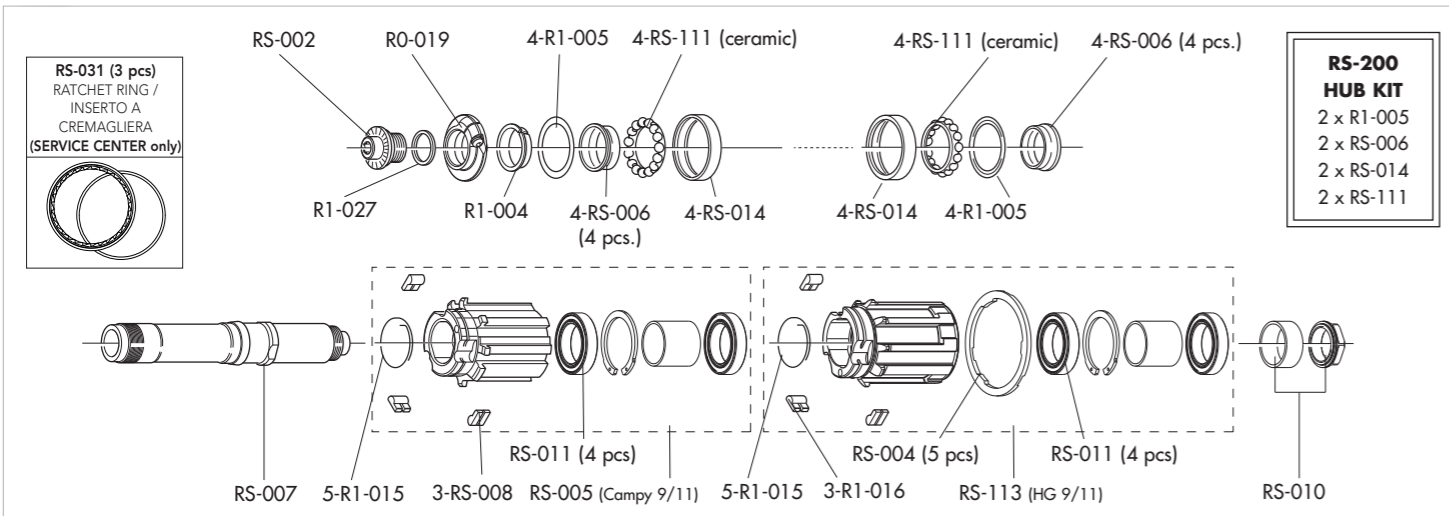

RACING SPEED DISC™ tubular

RIM & HUB / CERCHIO E MOZZO

RIM

WHEEL LABELS	RC-LAB14T
LABEL FOR VALVE HOLE	RC-100 (5 pcs)
VALVE HOLE BUSHINGS	RWX-014 (5 pcs)
VALVE EXTENSION	T-15M (male valve extension)
BRAKE SHOES	for carbon rims - BR-BO500 (for brakes with retention spring or interference fixing) - BR-BO500X1 (for brakes with screw fixing)

HUB

QUICK RELEASE

ALUMINUM WHEELS

RACING ZERO		R3-QFR12	
RACING ZERO NITE			R0-QFRC
RACING 3		R3-QFR12	
RACING QUATTRO		R3-QFR12	
RACING 5	R5-QFR02		
RACING 7	R5-QFR02		
RACING SPORT	R5-QFR02		

ALU/CARBON WHEELS

RED WIND™ XLR			RWX-QFR12
RED WIND™ XLR 80 mm			RWX-QFR12
RED WIND™		R3-QFR12	

CARBON WHEELS

RACING LIGHT™ XLR			RWX-QFR12
RACING SPEED™ XLR			RWX-QFR12
RACING SPEED™			RWX-QFR12
RACING ZERO CARBON		R0-QFRC	
RACING SPEED DISC™			RWX-QFR12