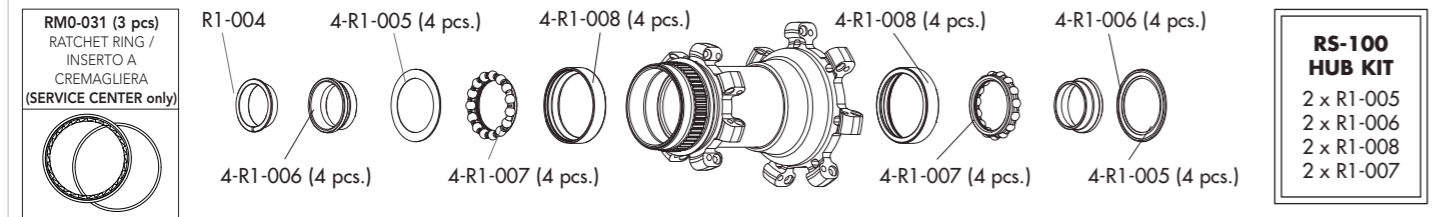

RED PASSION 27.5

AFS
front: QR / 15mm ta
rear: QR / 12 mm ta

HUBS/MOZZI

RED PASSION 29

6 BOLTS
front: QR/15mm ta
rear: QR /12 mm ta

RIMS & SPOKES/CERCHI E RAGGI

RIM

	FRONT RIM	RN9F-DR (with labels)
	REAR RIM	RN9R-DR (with labels)
	VALVE HOLE	6,5 mm
	RIM SPARES KIT	RN9-014 (valve+tool, valve adapter, tubeless tape)
	DIAMETER	29 Tubeless ready

SPOKES

SPOKES Front RH	RN9F-DSR	8 spokes + 8 nipples
SPOKES Front LH	RN9F-DSL	8 spokes + 8 nipples
SPOKES Rear	RN9R-DS	8 spokes + 8 nipples
NIPPLES	RN9-B	50 pcs.
TOOL	T-11	magnet-attractor insert for nipple
TOOL	T-05	nipple magnet
TOOL	T-24	spoke spanner
TOOL	T-25	spoke anti-rotation

ACCESSORIES

KIT QR	RM11-TAQR	for front wheel - from 15mm thru axle to QR (2A + 2B)
KIT 15 thru-axle	KITFCFA15	for front wheel - from QR to 15mm thru axle

REAR WHEELS ADAPTERS KIT ON PAGE 123